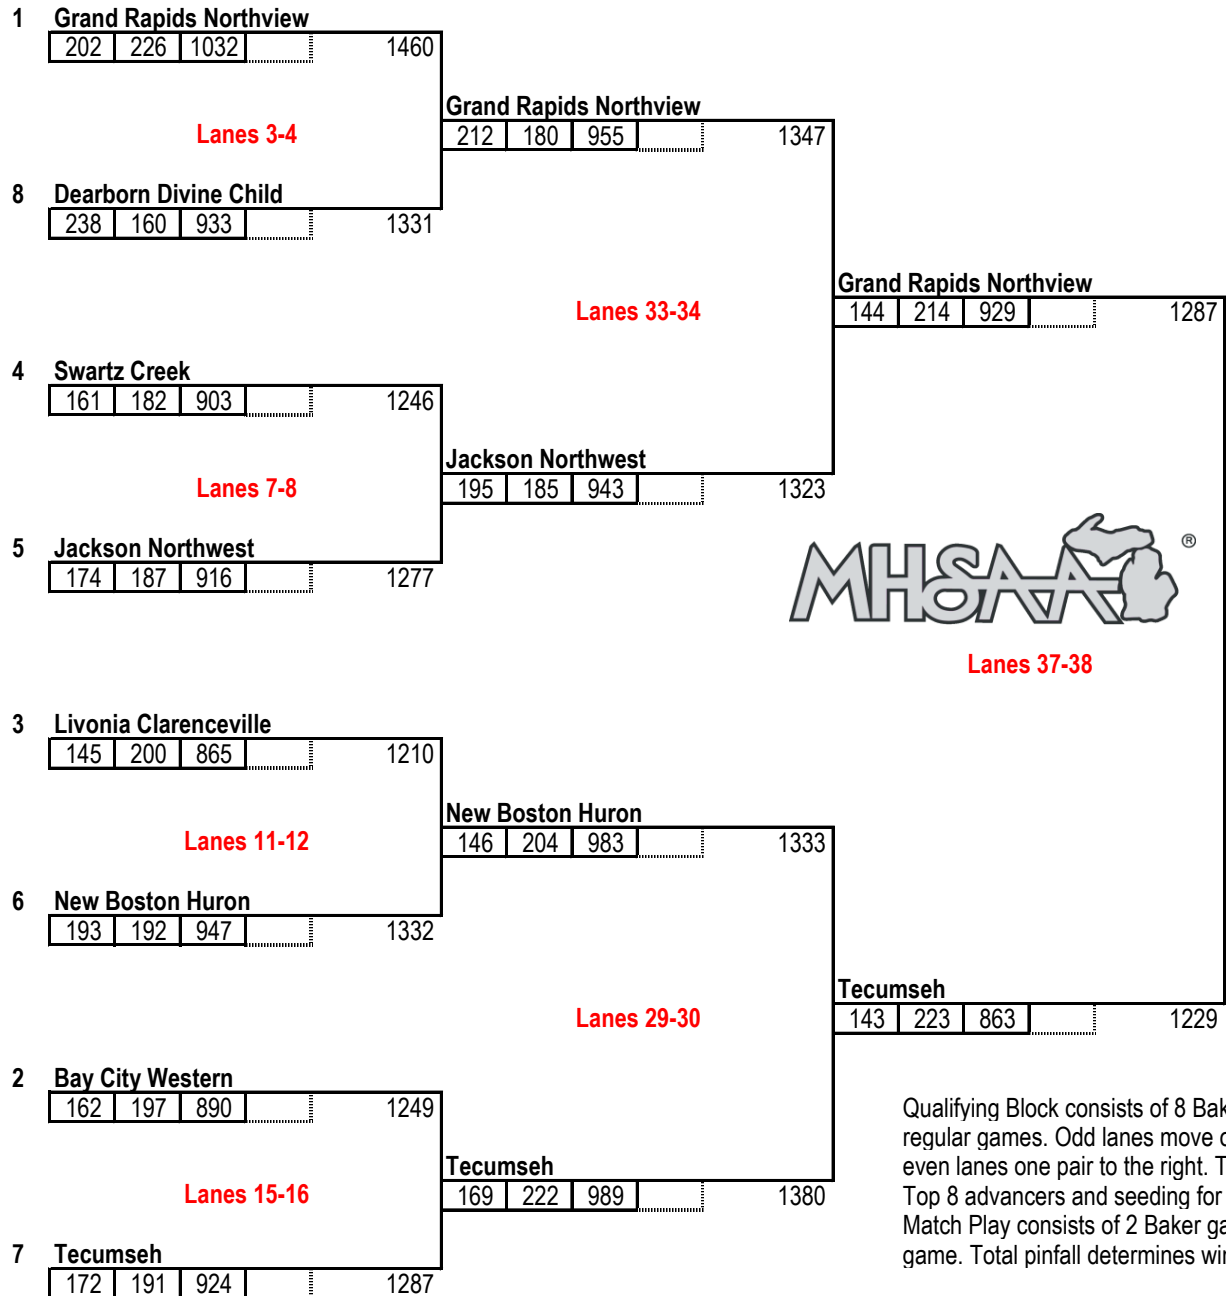

MHSAA TEAM FINALS - DIVISION 2 BOYS

Super Bowl - Canton | March 4, 2022

QUALIFYING BLOCK

STARTING LANES

- 11 Allegan
- 13 Bay City Western
- 10 Carleton Airport
- 20 Cedar Springs
- 9 Dearborn Divine Child
- 14 Flint Kearsley
- 18 Grand Rapids Christian
- 15 Grand Rapids Northview
- 5 Jackson Northwest
- 21 Livonia Clarenceville
- 6 Mason
- 12 Middleville Thornapple Kellogg
- 16 New Boston Huron
- 8 Sparta
- 19 St Clair Shores Lake Shore
- 17 Swartz Creek
- 7 Tecumseh
- 22 Three Rivers

MATCH PLAY - TOP 8 ADVANCE FROM QUALIFYING BLOCK

Grand Rapids Northview
DIVISION 2 CHAMPION

Qualifying Block consists of 8 Baker games and 2 regular games. Odd lanes move one pair to the left, even lanes one pair to the right. Total pinfall determines Top 8 advancers and seeding for Match Play Round. Match Play consists of 2 Baker games and 1 regular game. Total pinfall determines winner.

**CHAMPIONSHIP
Team Match Play**

| | |
|-----------|---------|
| Year: | 2022 |
| Division: | D2 Boys |

TEAM: GRAND RAPIDS NORTHVIEW

| Baker Games | Score |
|-------------|-------|
| Game #1 | 144 |
| Game #2 | 214 |