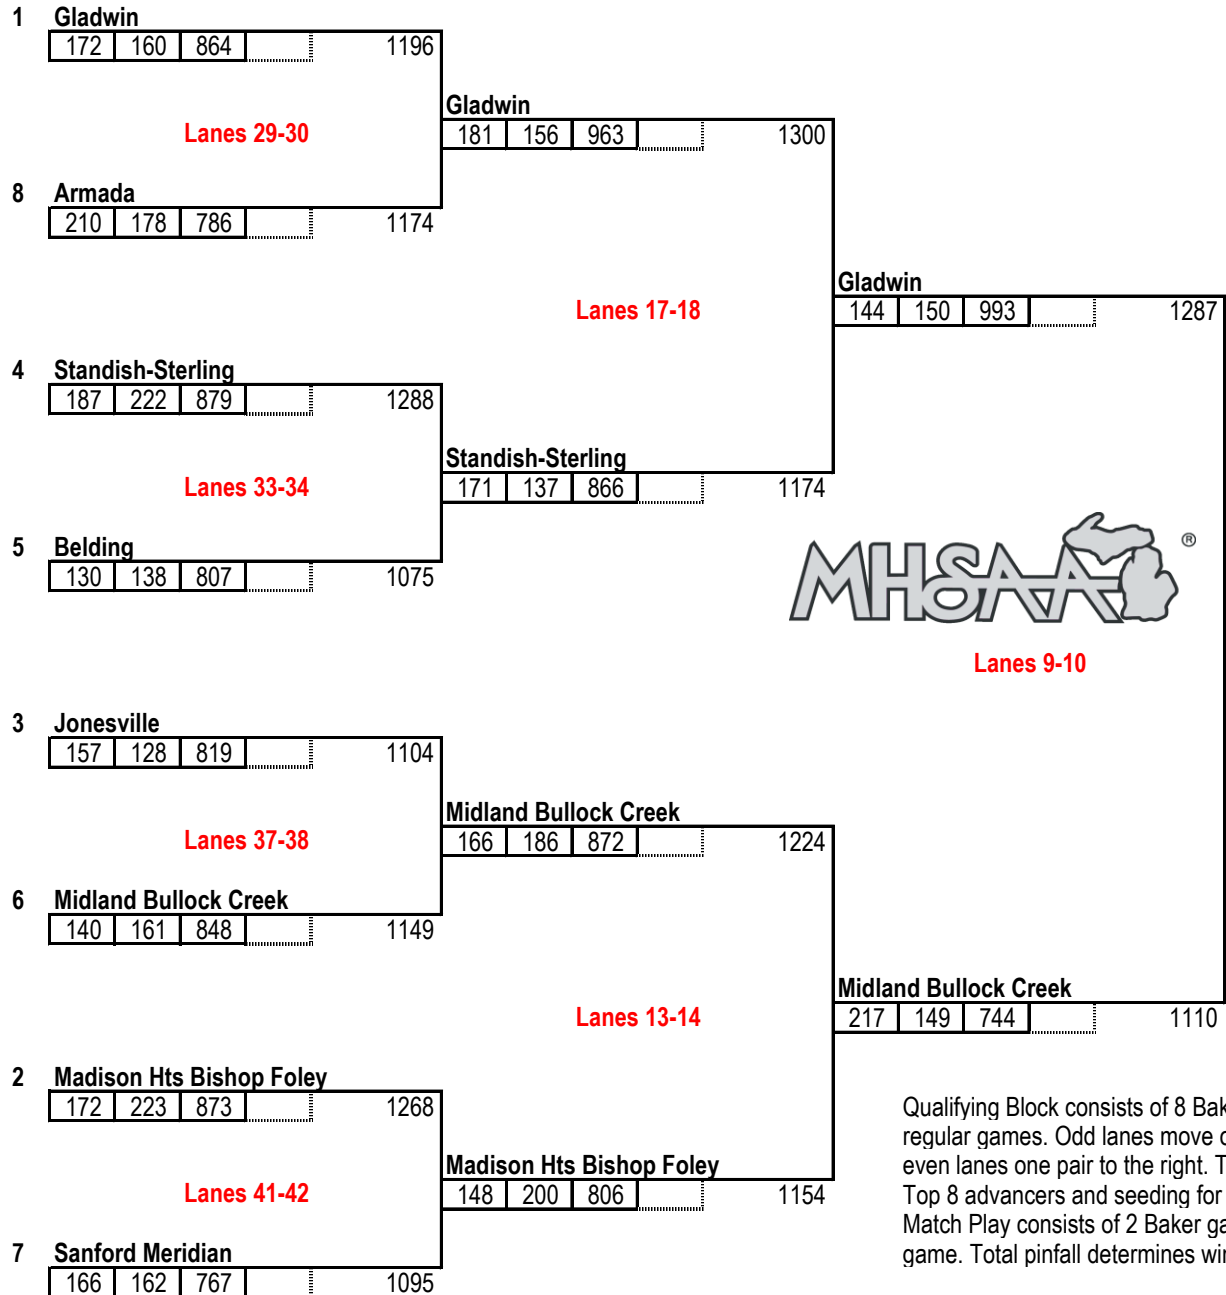

MHSAA TEAM FINALS - DIVISION 3 BOYS

JAX60 - Jackson | March 4, 2022

QUALIFYING BLOCK

STARTING LANES

- 21 Ann Arbor Father Gabriel Richard
- 17 Armada
- 9 Belding
- 10 Benzie Central
- 7 Coloma
- 24 Comstock Park
- 12 Flat Rock
- 14 Frankenmuth
- 11 Gladwin
- 16 Jonesville
- 8 Kent City
- 13 Madison Hts Bishop Foley
- 22 Midland Bullock Creek
- 20 Napoleon
- 19 Richmond
- 15 Romulus Summit Acad North
- 18 Sanford Meridian
- 23 Standish-Sterling

MATCH PLAY - TOP 8 ADVANCE FROM QUALIFYING BLOCK

Gladwin
DIVISION 3 CHAMPION

Qualifying Block consists of 8 Baker games and 2 regular games. Odd lanes move one pair to the left, even lanes one pair to the right. Total pinfall determines Top 8 advancers and seeding for Match Play Round. Match Play consists of 2 Baker games and 1 regular game. Total pinfall determines winner.

**CHAMPIONSHIP
Team Match Play**

Year:	2022
Division:	D3 Boys

GLADWIN

TEAM:

Baker Games	Score
Game #1	144
Game #2	150

Regular Game Bowler Name	Score
Xander Easlick	170
Brayden Phillips	211
Harvey Zelt	187
Brady Weston	200
JR Phillips	225
John Corlew	