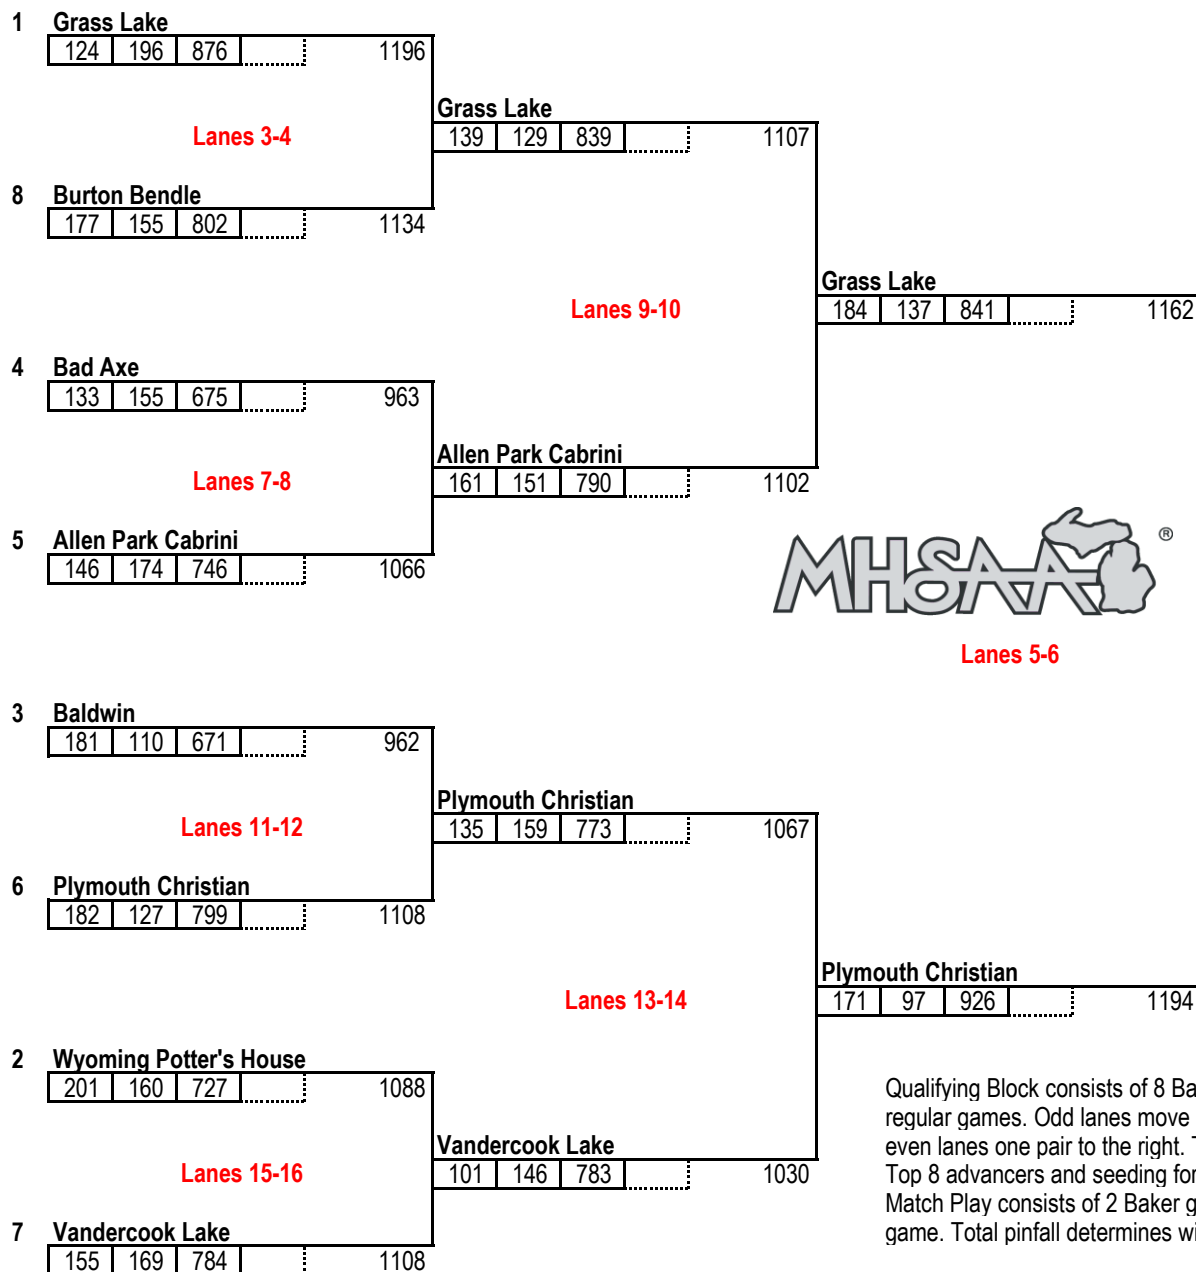

# MHSAA TEAM FINALS - DIVISION 4 BOYS

M-66 Bowl - Battle Creek | March 4, 2022

### STARTING LANES

- 20 Allen Park Cabrini
- 22 Bad Axe
- 18 Baldwin
- 16 Bellaire
- 21 Bronson
- 6 Burton Bendle
- 14 Grandville Calvin Christian
- 10 Grass Lake
- 8 Houghton Lake
- 11 Maple City Glen Lake
- 19 New Lothrop
- 7 Plymouth Christian
- 15 Portland St Patrick
- 12 Riverview Gabriel Richard
- 17 St Charles
- 5 Unionville-Sebewaing
- 9 Vandercook Lake
- 13 Wyoming Potter's House

## MATCH PLAY - TOP 8 ADVANCE FROM QUALIFYING BLOCK

Qualifying Block consists of 8 Baker games and 2 regular games. Odd lanes move one pair to the left, even lanes one pair to the right. Total pinfall determines Top 8 advancers and seeding for Match Play Round. Match Play consists of 2 Baker games and 1 regular game. Total pinfall determines winner.