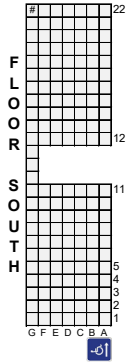

MHSAA Competitive Cheer
All seats are reserved

Division 4 – Competitive Cheer Ticketing
March 7, 2020
2:00 p.m.

Regional	Seating Color	Sections
Hudson	Purple	Section 103 (C - M) and Section 102 (M – P)
Pewamo Westphalia	Red	Section 104 (A – part of L) and Section 102 (Q – T)
St. Charles	Green	Section 105 (A – part of L) and Section 107 (Q – T)
Munising	Brown	Section 106 (C – M) and Section 107 (M – part of P)
Addison	Orange	Section 103 (N – part of V) and Section 102 (C – part of G)
GR Northpointe Chr.	Blue	Section 104 (part of L – T) and Section 102 (part of G – L)
Adrian Madison	Yellow	Section 105 (part of L – T) and Section 107 (part of G – L)
East Jordan	Gray	Section 106 (N – part of V) and Section 107 (C – part of G)