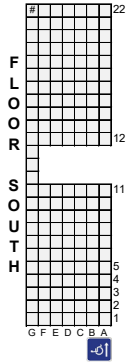

MHSAA Competitive Cheer
All seats are reserved

Division 1 – Competitive Cheer Ticketing
March 6, 2020
6:00 p.m.

Regional	Seating Color	Sections
Brighton	Purple	Section 103 (C - M) and Section 102 (M – P)
Rochester Adams	Red	Section 104 (A – part of L) and Section 102 (Q – T)
Hartland	Green	Section 105 (A – part of L) and Section 107 (Q – T)
Lake Orion	Brown	Section 106 (C – M) and Section 107 (M – part of P)
Utica Eisenhower	Orange	Section 103 (N – part of V) and Section 102 (C – part of G)
Plymouth	Blue	Section 104 (part of L – T) and Section 102 (part of G – L)
Rochester	Yellow	Section 105 (part of L – T) and Section 107 (part of G – L)
Grand Blanc	Gray	Section 106 (N – part of V) and Section 107 (C – part of G)

MHSAA Competitive Cheer
All seats are reserved

Division 2 – Competitive Cheer Ticketing
March 7, 2020
10:00 a.m.

Regional	Seating Color	Sections
Gibraltar Carlson	Purple	Section 103 (C - M) and Section 102 (M – P)
Mona Shores	Red	Section 104 (A – part of L) and Section 102 (Q – T)
Southgate Anderson	Green	Section 105 (A – part of L) and Section 107 (Q – T)
WL Western	Brown	Section 106 (C – M) and Section 107 (M – part of P)
Allen Park	Orange	Section 103 (N – part of V) and Section 102 (C – part of G)
DeWitt	Blue	Section 104 (part of L – T) and Section 102 (part of G – L)
Cedar Springs	Yellow	Section 105 (part of L – T) and Section 107 (part of G – L)
Charlotte	Gray	Section 106 (N – part of V) and Section 107 (C – part of G)