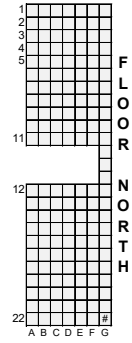

MHSAA Competitive Cheer
All seats are reserved

Division 4 – Competitive Cheer Ticketing
March 7, 2020
2:00 p.m.

Regional	Seating Color	Sections
Hudson	Purple	Section 103 (C - M) and Section 102 (M – P)
Pewamo Westphalia	Red	Section 104 (A – part of L) and Section 102 (Q – T)
St. Charles	Green	Section 105 (A – part of L) and Section 107 (Q – T)
Munising	Brown	Section 106 (C – M) and Section 107 (M – part of P)
Addison	Orange	Section 103 (N – part of V) and Section 102 (C – part of G)
GR Northpointe Chr.	Blue	Section 104 (part of L – T) and Section 102 (part of G – L)
Adrian Madison	Yellow	Section 105 (part of L – T) and Section 107 (part of G – L)
East Jordan	Gray	Section 106 (N – part of V) and Section 107 (C – part of G)