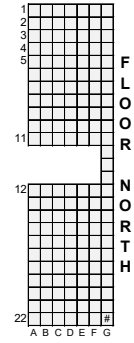

MHSAA Competitive Cheer
All seats are reserved

Division 3 – Competitive Cheer Ticketing
March 7, 2020
6:00 p.m.

Regional	Seating Color	Sections
Comstock Park	Purple	Section 103 (C - M) and Section 102 (M – P)
Croswell Lexington	Red	Section 104 (A – part of L) and Section 102 (Q – T)
Paw Paw	Green	Section 105 (A – part of L) and Section 107 (Q – T)
Berrien Springs	Brown	Section 106 (C – M) and Section 107 (M – part of P)
Onsted	Orange	Section 103 (N – part of V) and Section 102 (C – part of G)
Richmond	Blue	Section 104 (part of L – T) and Section 102 (part of G – L)
Notre Dame Prep	Yellow	Section 105 (part of L – T) and Section 107 (part of G – L)
Escanaba	Gray	Section 106 (N – part of V) and Section 107 (C – part of G)