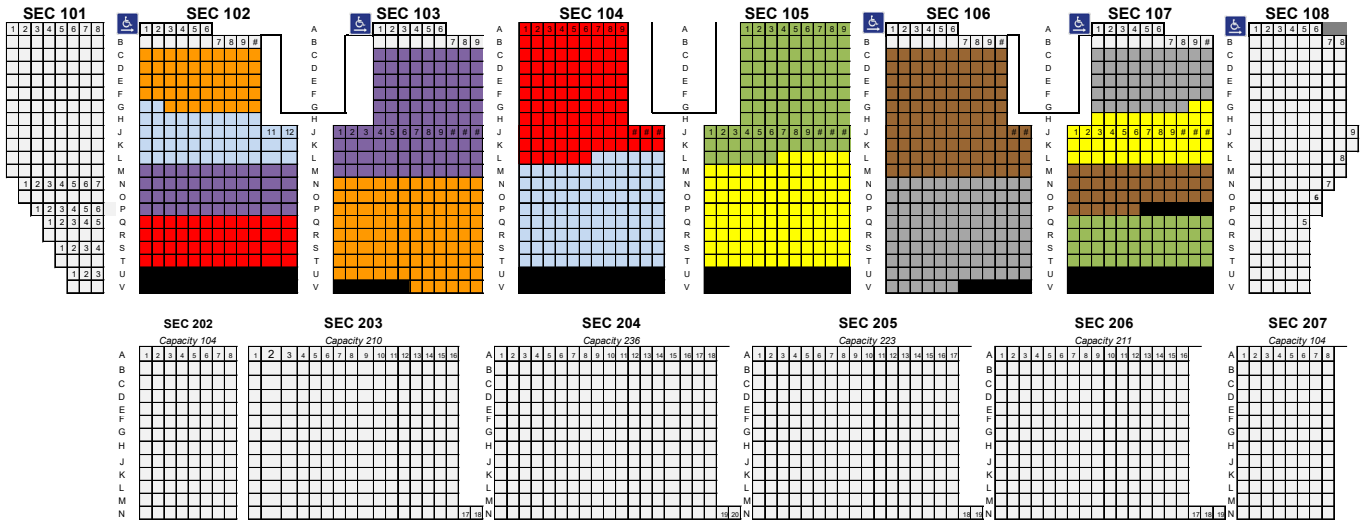

MHSAA Competitive Cheer
All seats are reserved

Division 1 – Competitive Cheer Ticketing
March 6, 2020
6:00 p.m.

Regional	Seating Color	Sections
Brighton	Purple	Section 103 (C - M) and Section 102 (M – P)
Rochester Adams	Red	Section 104 (A – part of L) and Section 102 (Q – T)
Hartland	Green	Section 105 (A – part of L) and Section 107 (Q – T)
Lake Orion	Brown	Section 106 (C – M) and Section 107 (M – part of P)
Utica Eisenhower	Orange	Section 103 (N – part of V) and Section 102 (C – part of G)
Plymouth	Blue	Section 104 (part of L – T) and Section 102 (part of G – L)
Rochester	Yellow	Section 105 (part of L – T) and Section 107 (part of G – L)
Grand Blanc	Gray	Section 106 (N – part of V) and Section 107 (C – part of G)

MHSAA Competitive Cheer
All seats are reserved

Division 2 – Competitive Cheer Ticketing
March 7, 2020
10:00 a.m.

Regional	Seating Color	Sections
Gibraltar Carlson	Purple	Section 103 (C - M) and Section 102 (M – P)
Mona Shores	Red	Section 104 (A – part of L) and Section 102 (Q – T)
Southgate Anderson	Green	Section 105 (A – part of L) and Section 107 (Q – T)
WL Western	Brown	Section 106 (C – M) and Section 107 (M – part of P)
Allen Park	Orange	Section 103 (N – part of V) and Section 102 (C – part of G)
DeWitt	Blue	Section 104 (part of L – T) and Section 102 (part of G – L)
Cedar Springs	Yellow	Section 105 (part of L – T) and Section 107 (part of G – L)
Charlotte	Gray	Section 106 (N – part of V) and Section 107 (C – part of G)