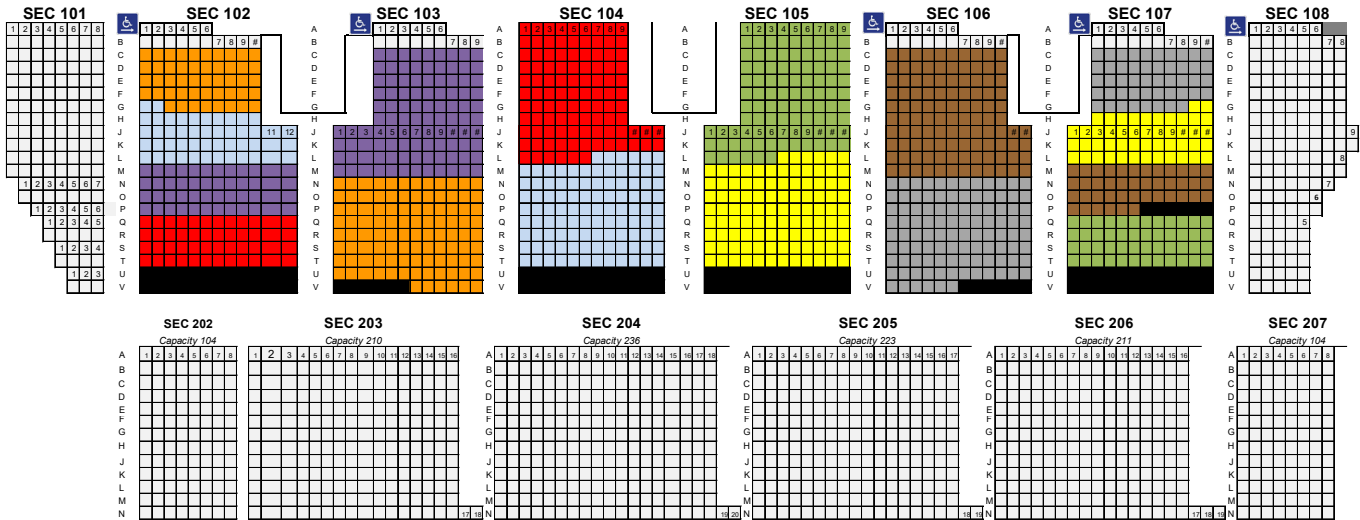

MHSAA Competitive Cheer
All seats are reserved

Division 4 – Competitive Cheer Ticketing
March 7, 2020
2:00 p.m.

Regional	Seating Color	Sections
Hudson	Purple	Section 103 (C - M) and Section 102 (M – P)
Pewamo Westphalia	Red	Section 104 (A – part of L) and Section 102 (Q – T)
St. Charles	Green	Section 105 (A – part of L) and Section 107 (Q – T)
Munising	Brown	Section 106 (C – M) and Section 107 (M – part of P)
Addison	Orange	Section 103 (N – part of V) and Section 102 (C – part of G)
GR Northpointe Chr.	Blue	Section 104 (part of L – T) and Section 102 (part of G – L)
Adrian Madison	Yellow	Section 105 (part of L – T) and Section 107 (part of G – L)
East Jordan	Gray	Section 106 (N – part of V) and Section 107 (C – part of G)