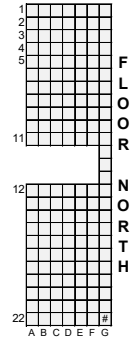

MHSAA Competitive Cheer
All seats are reserved

Division 1 – Competitive Cheer Ticketing
March 6, 2020
6:00 p.m.

Regional	Seating Color	Sections
Brighton	Purple	Section 103 (C - M) and Section 102 (M – P)
Rochester Adams	Red	Section 104 (A – part of L) and Section 102 (Q – T)
Hartland	Green	Section 105 (A – part of L) and Section 107 (Q – T)
Lake Orion	Brown	Section 106 (C – M) and Section 107 (M – part of P)
Utica Eisenhower	Orange	Section 103 (N – part of V) and Section 102 (C – part of G)
Plymouth	Blue	Section 104 (part of L – T) and Section 102 (part of G – L)
Rochester	Yellow	Section 105 (part of L – T) and Section 107 (part of G – L)
Grand Blanc	Gray	Section 106 (N – part of V) and Section 107 (C – part of G)

MHSAA Competitive Cheer
All seats are reserved

Division 2 – Competitive Cheer Ticketing
March 7, 2020
10:00 a.m.

Regional	Seating Color	Sections
Gibraltar Carlson	Purple	Section 103 (C - M) and Section 102 (M – P)
Mona Shores	Red	Section 104 (A – part of L) and Section 102 (Q – T)
Southgate Anderson	Green	Section 105 (A – part of L) and Section 107 (Q – T)
WL Western	Brown	Section 106 (C – M) and Section 107 (M – part of P)
Allen Park	Orange	Section 103 (N – part of V) and Section 102 (C – part of G)
DeWitt	Blue	Section 104 (part of L – T) and Section 102 (part of G – L)
Cedar Springs	Yellow	Section 105 (part of L – T) and Section 107 (part of G – L)
Charlotte	Gray	Section 106 (N – part of V) and Section 107 (C – part of G)