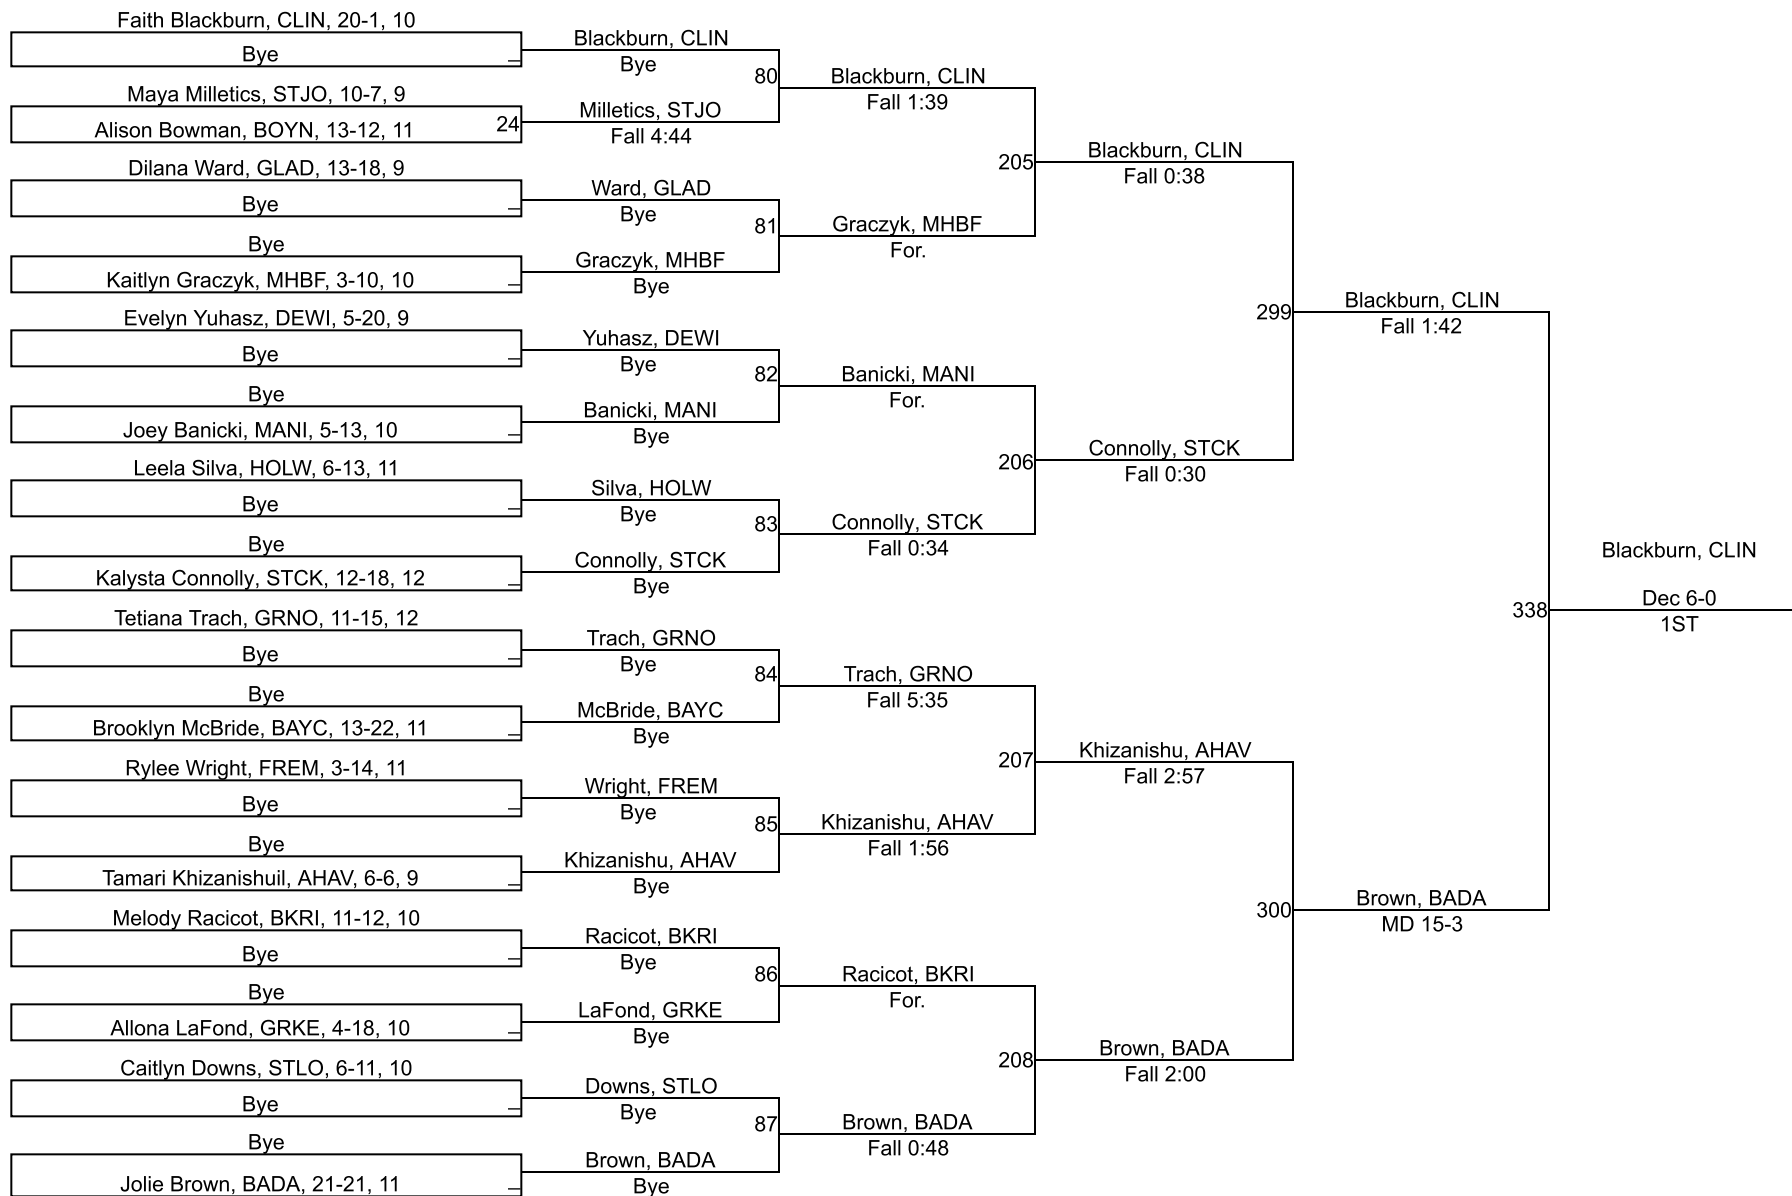

MHSAA Girls Regional BLUE

190

MHSAA Girls Regional BLUE

255

MHSAA Girls Regional BLUE

100

MHSAA Girls Regional BLUE

105

105

MHSAA Girls Regional BLUE

110

MHSAA Girls Regional BLUE

115

MHSAA Girls Regional BLUE

120

120

MHSAA Girls Regional BLUE

125

MHSAA Girls Regional BLUE

130

130

MHSAA Girls Regional BLUE

135