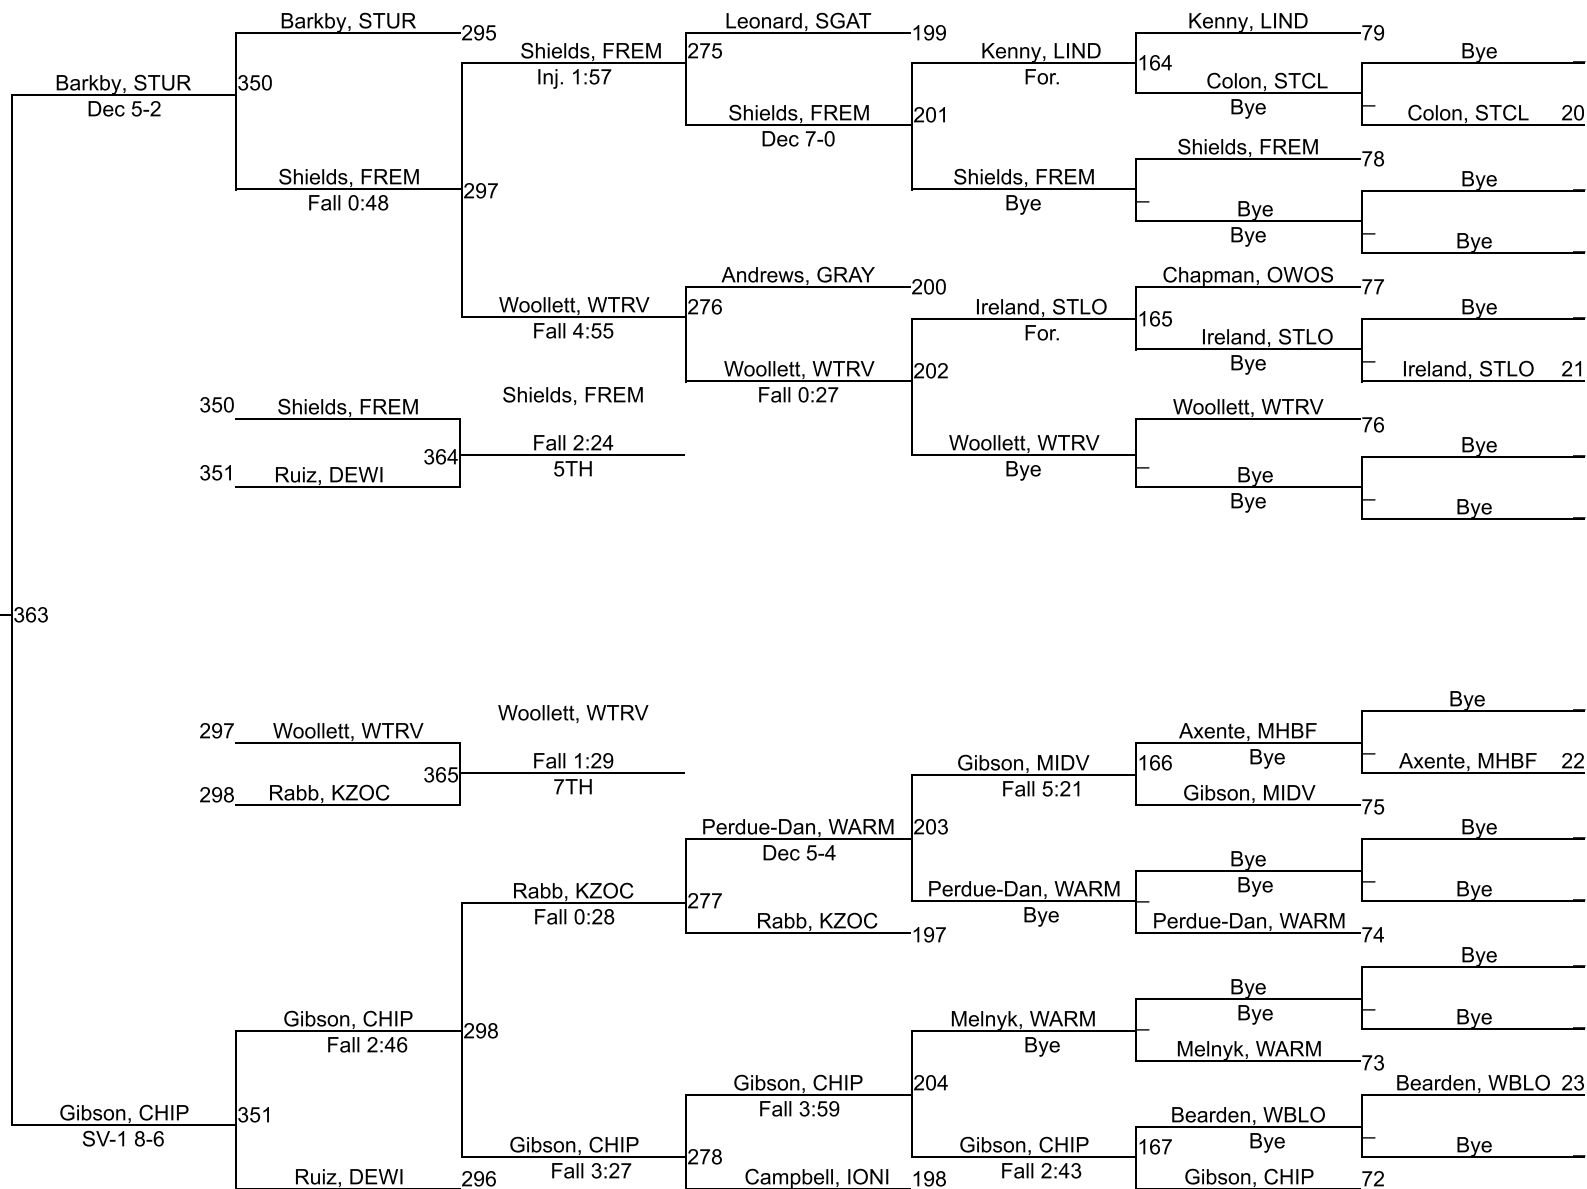

MHSAA Girls Regional BLUE

190

MHSAA Girls Regional BLUE

255

MHSAA Girls Regional BLUE

100

MHSAA Girls Regional BLUE

105

105

MHSAA Girls Regional BLUE

110

MHSAA Girls Regional BLUE

115

MHSAA Girls Regional BLUE

120

120

MHSAA Girls Regional BLUE

125

MHSAA Girls Regional BLUE

130

130

MHSAA Girls Regional BLUE

135