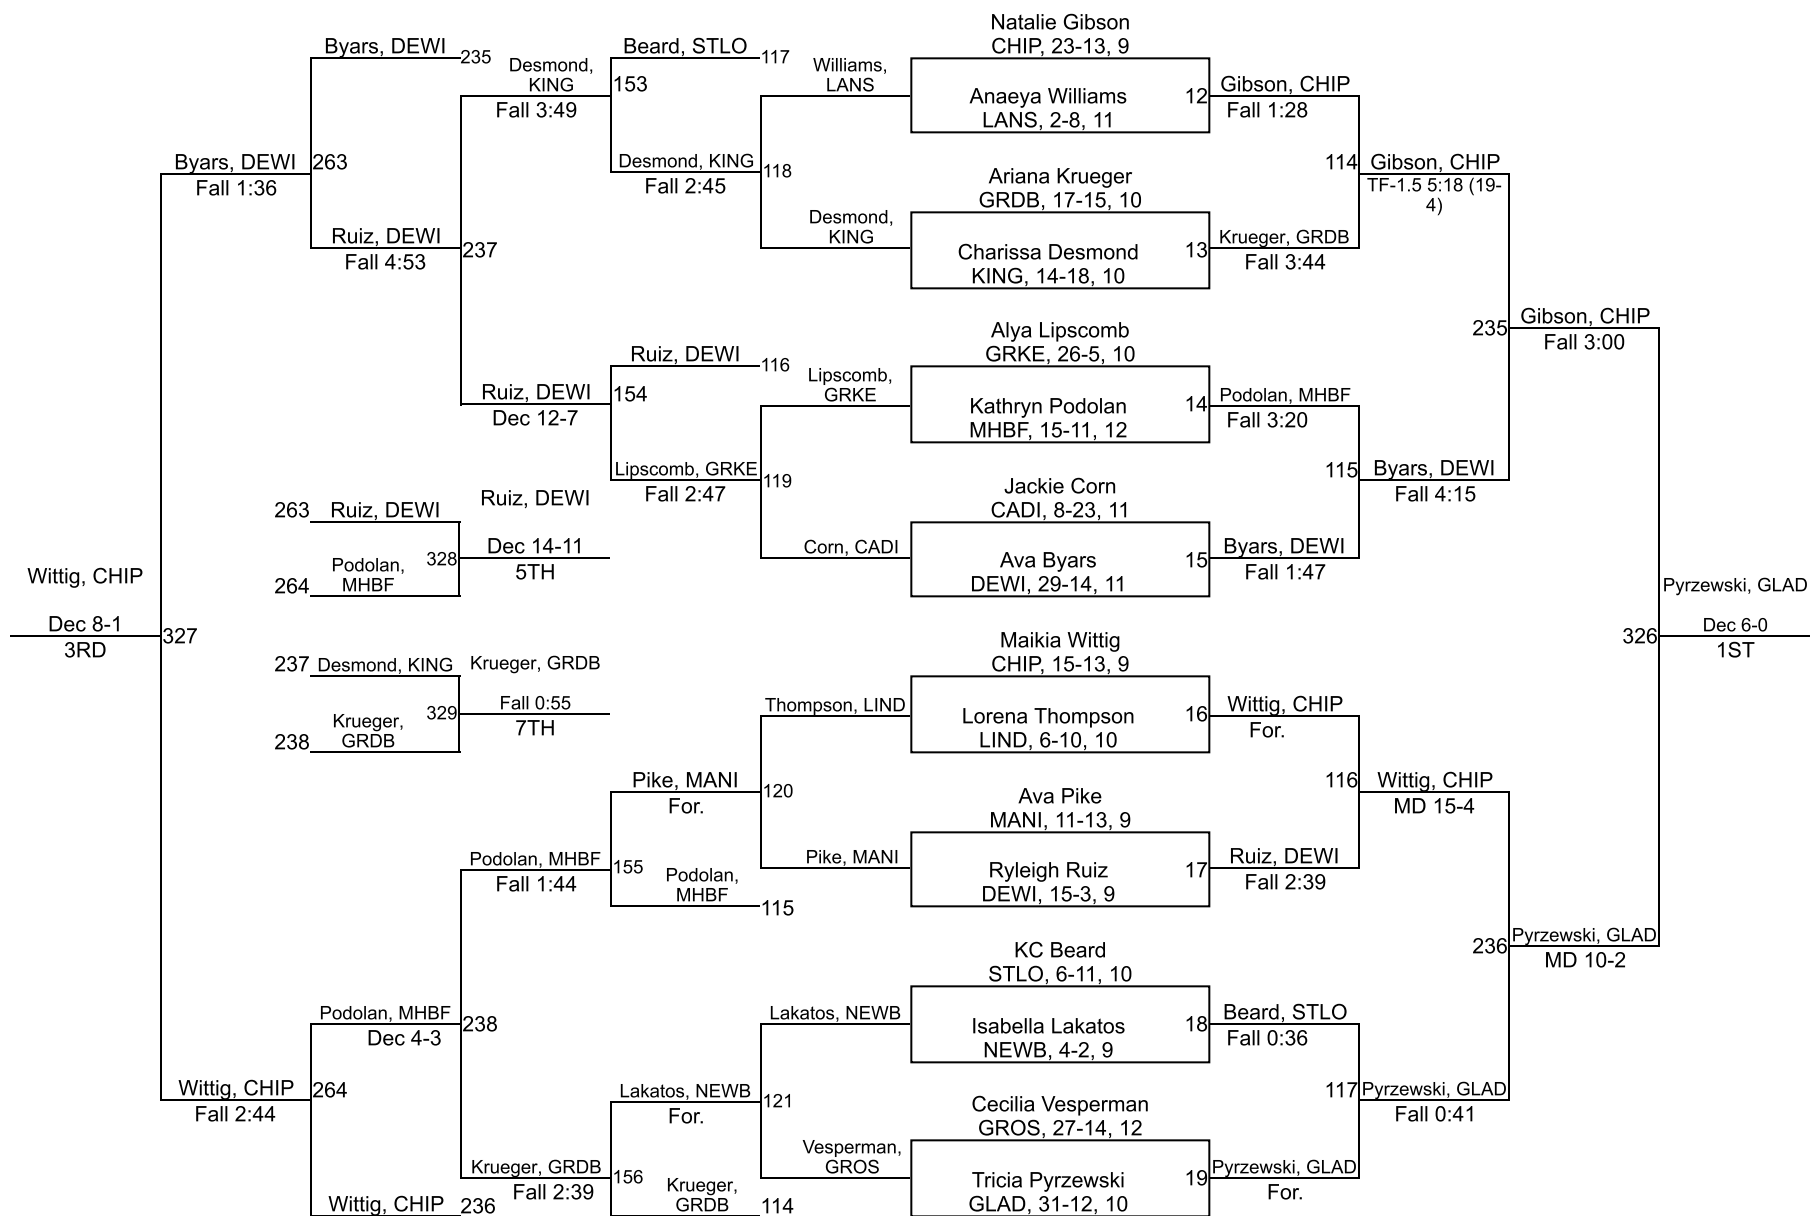

MHSAA Girls Regional BLUE

190

MHSAA Girls Regional BLUE

255

MHSAA Girls Regional BLUE

100

MHSAA Girls Regional BLUE

105