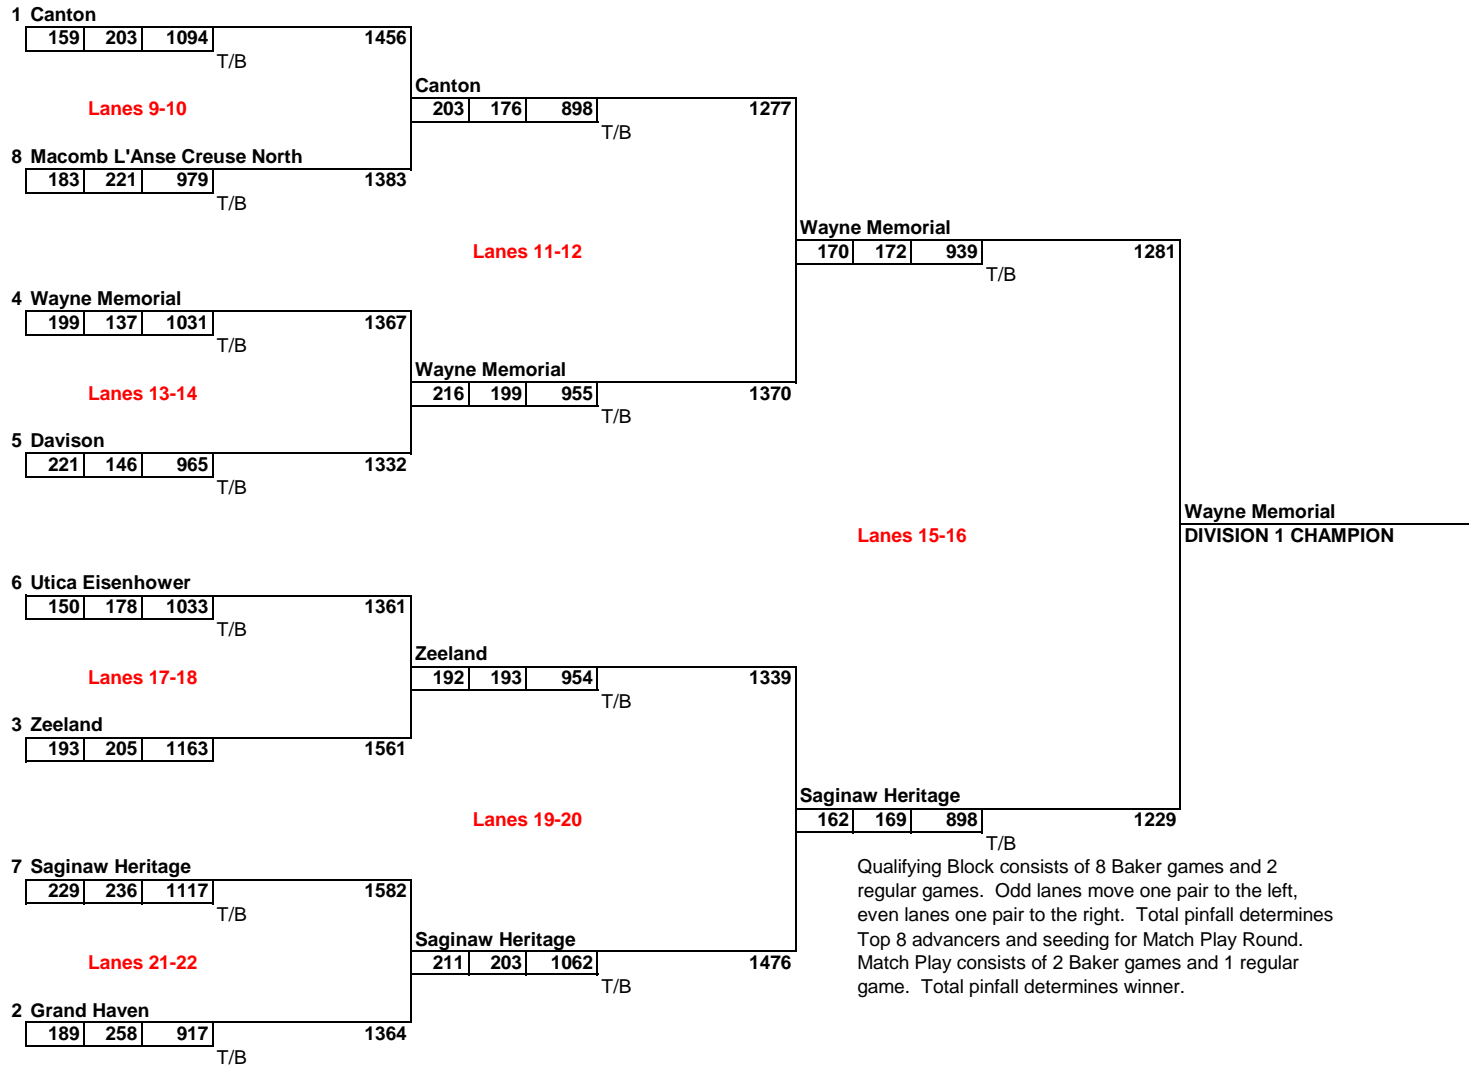

TEAM FINALS - DIVISION 1 BOYS
Sunnybrook Golf and Bowl - Sterling Heights, Michigan
March 6, 2015

QUALIFYING BLOCK

STARTING LANE ASSIGNMENT

- 5 Caledonia
- 9 Canton
- 7 Davison
- 22 Dearborn
- 16 Detroit U-D Jesuit
- 12 Flint Carman-Ainsworth
- 11 Grand Haven
- 18 Jackson
- 8 Macomb L'Anse Creuse North
- 13 Oxford
- 20 Roseville
- 6 Saginaw Heritage
- 14 Utica Eisenhower
- 19 Walled Lake Northern
- 15 Wayne Memorial
- 21 Westland John Glenn
- 10 Wyandotte Roosevelt
- 17 Zeeland

MATCH PLAY - TOP 8 ADVANCE FROM QUALIFYING BLOCK

**CHAMPIONSHIP
Team Match Play**

Year:	2015
Division:	D1 Boys

TEAM: WAYNE MEMORIAL

Baker Games	Score
Game #1	170
Game #2	172

Regular Game Bowler Name	Score
Ty Weber	187
Jarret O'Chel	177
John Willet	180
Brandon June	164
Conner Weber	231

BAKER TOTAL **342** + REGULAR GAME TOTAL **939** = TOTAL PINFALL **1281**

Coach Signature

TEAM: SAGINAW HERITAGE

Baker Games	Score
Game #1	162
Game #2	169

Regular Game Bowler Name	Score
Drew Chernauckas (split)	170
Morris Pruitt (split)	
Ben Kastros	168
Ray Eddy IV	203
Derrick Norman	196
Tyler Scott	161