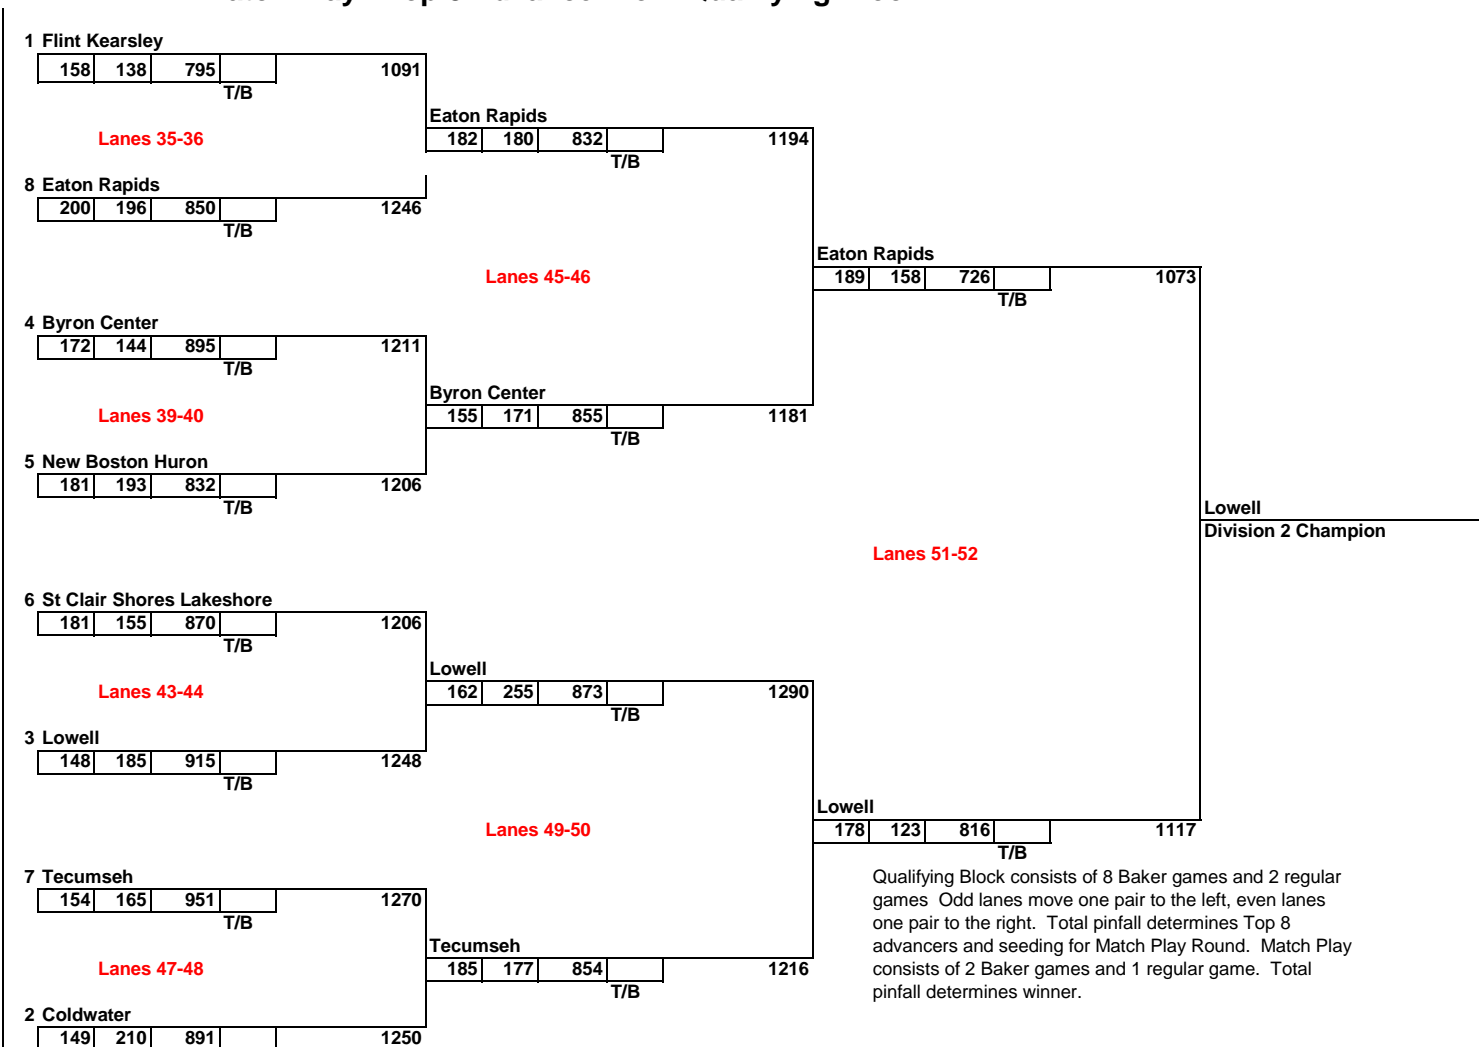

TEAM FINALS - DIVISION 2 BOYS
Super Bowl - Canton, Michigan
March 3, 2017

Match Play - Top 8 Advance From Qualifying Block

Starting Lanes	Qualifying Round
46	Byron Center
51	Cedar Springs
50	Coldwater
44	Eaton Rapids
36	Flint Kearsley
37	Gaylord
35	Grand Rapids Northview
40	Iron Mountain/Kingsford
49	Lansing Waverly
48	Lowell
39	Marquette
41	Mason
43	New Boston Huron
38	Pontiac Notre Dame Prep
45	South Lyon
52	St Clair Shores Lakeshore
47	Taylor Kennedy
42	Tecumseh

CHAMPIONSHIP
Team Match Play

Year:	2017
Division:	D2 Boys

TEAM: **EATON RAPIDS**

Baker Games	Score
Game #1	189
Game #2	158

Regular Game Bowler Name	Score
Garrett Grulke	143
Zach Markcum	129
Hunter Levering	196
Chandler Zohott	144
Jansen Stone	114
Ethan Filion	
McLane McCarrick	

BAKER TOTAL **347** + REGULAR GAME TOTAL **726** = TOTAL PINFALL **1073**

Coach Signature

TEAM: **LOWELL**

Baker Games	Score
Game #1	178
Game #2	123

Regular Game Bowler Name	Score
Landon Smith	167
DJ Simpson	149
Ben Stewart	168
Logan Smith	191
Carson Clark	141
Collin Clark	
Xavier Taylor	