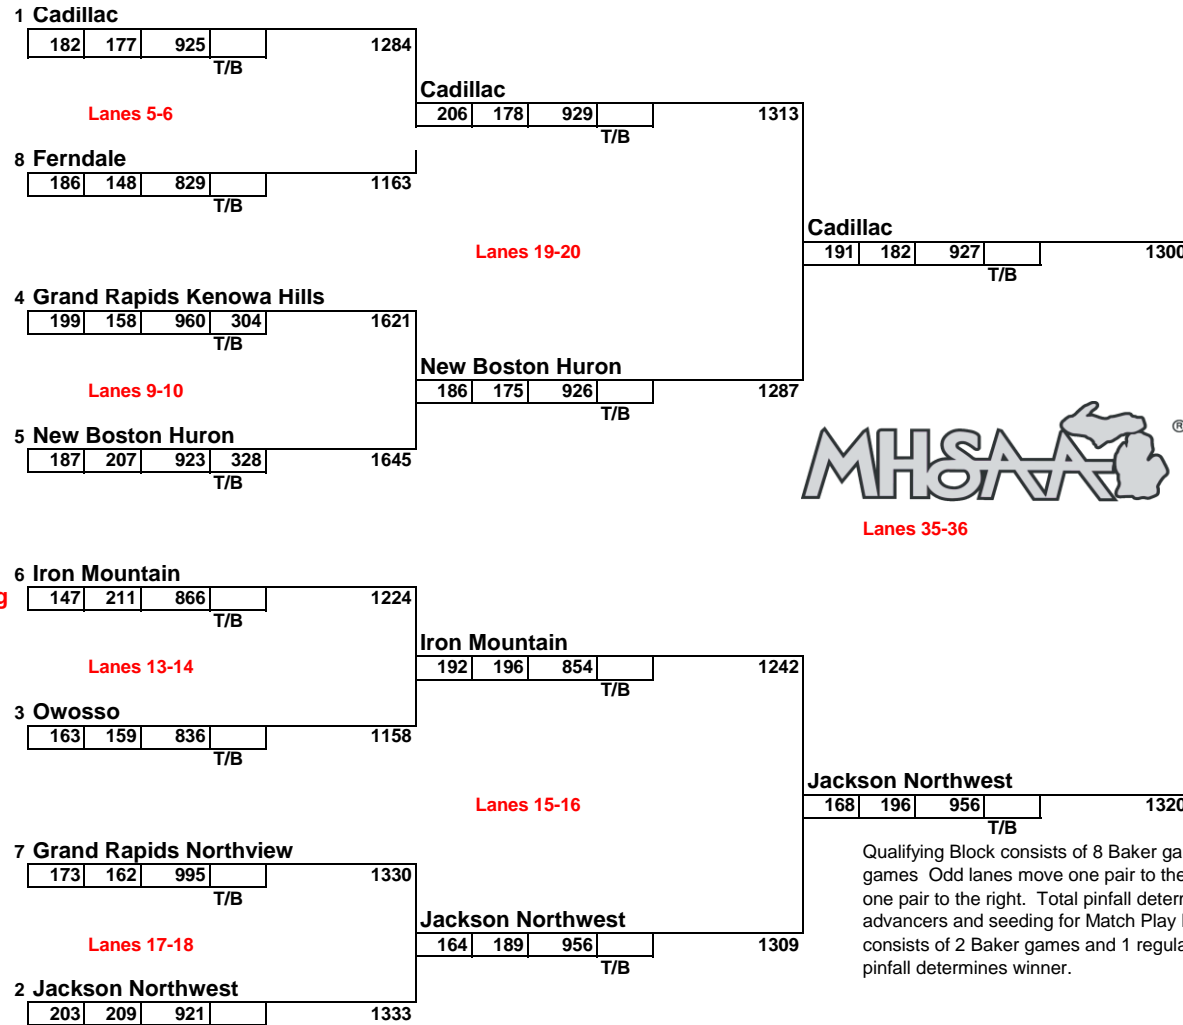

**TEAM FINALS - DIVISION 2 BOYS**  
**Century Bowl - Waterford, Michigan**  
**March 6, 2020**

**Match Play - Top 8 Advance From Qualifying Block**

Starting Lanes	Qualifying Round
8	Byron Center
19	Cadillac
13	Coldwater
4	Dearborn Divine Child
20	DeWitt
12	Escanaba
5	Ferndale
15	Grand Rapids Kenowa Hills
17	Grand Rapids Northview
16	Iron Mountain
7	Jackson Northwest
14	Middleville Thornapple Kellogg
11	New Boston Huron
3	Owosso
6	Romulus Summit Academy
9	South Lyon East
18	Sparta
10	Warren Fitzgerald

**Jackson Northwest**  
 Division 2 Champion

Qualifying Block consists of 8 Baker games and 2 regular games. Odd lanes move one pair to the left, even lanes one pair to the right. Total pinfall determines Top 8 advancers and seeding for Match Play Round. Match Play consists of 2 Baker games and 1 regular game. Total pinfall determines winner.

**CHAMPIONSHIP  
Team Match Play**

Year:	2020
Division:	D2 Boys

**TEAM: JACKSON NORTHWEST**

Baker Games	Score
Game #1	168
Game #2	196

Regular Game Bowler Name	Score
Brayden Metcalf	191
Shon Breslin	200
Damein Milliman	216
Ryan Wenman	205
Cody Hall/Troy Laird	144

BAKER TOTAL **364** + REGULAR GAME TOTAL **956** = TOTAL PINFALL **1320**

\_\_\_\_\_  
*Coach Signature*

**TEAM: CADILLAC**

Baker Games	Score
Game #1	191
Game #2	182

Regular Game Bowler Name	Score
Kyle Vermilyea	176
Connor Putnam	141
Kyle Perry	162
Dylan Vermilyea	237
Korbin Keller	211