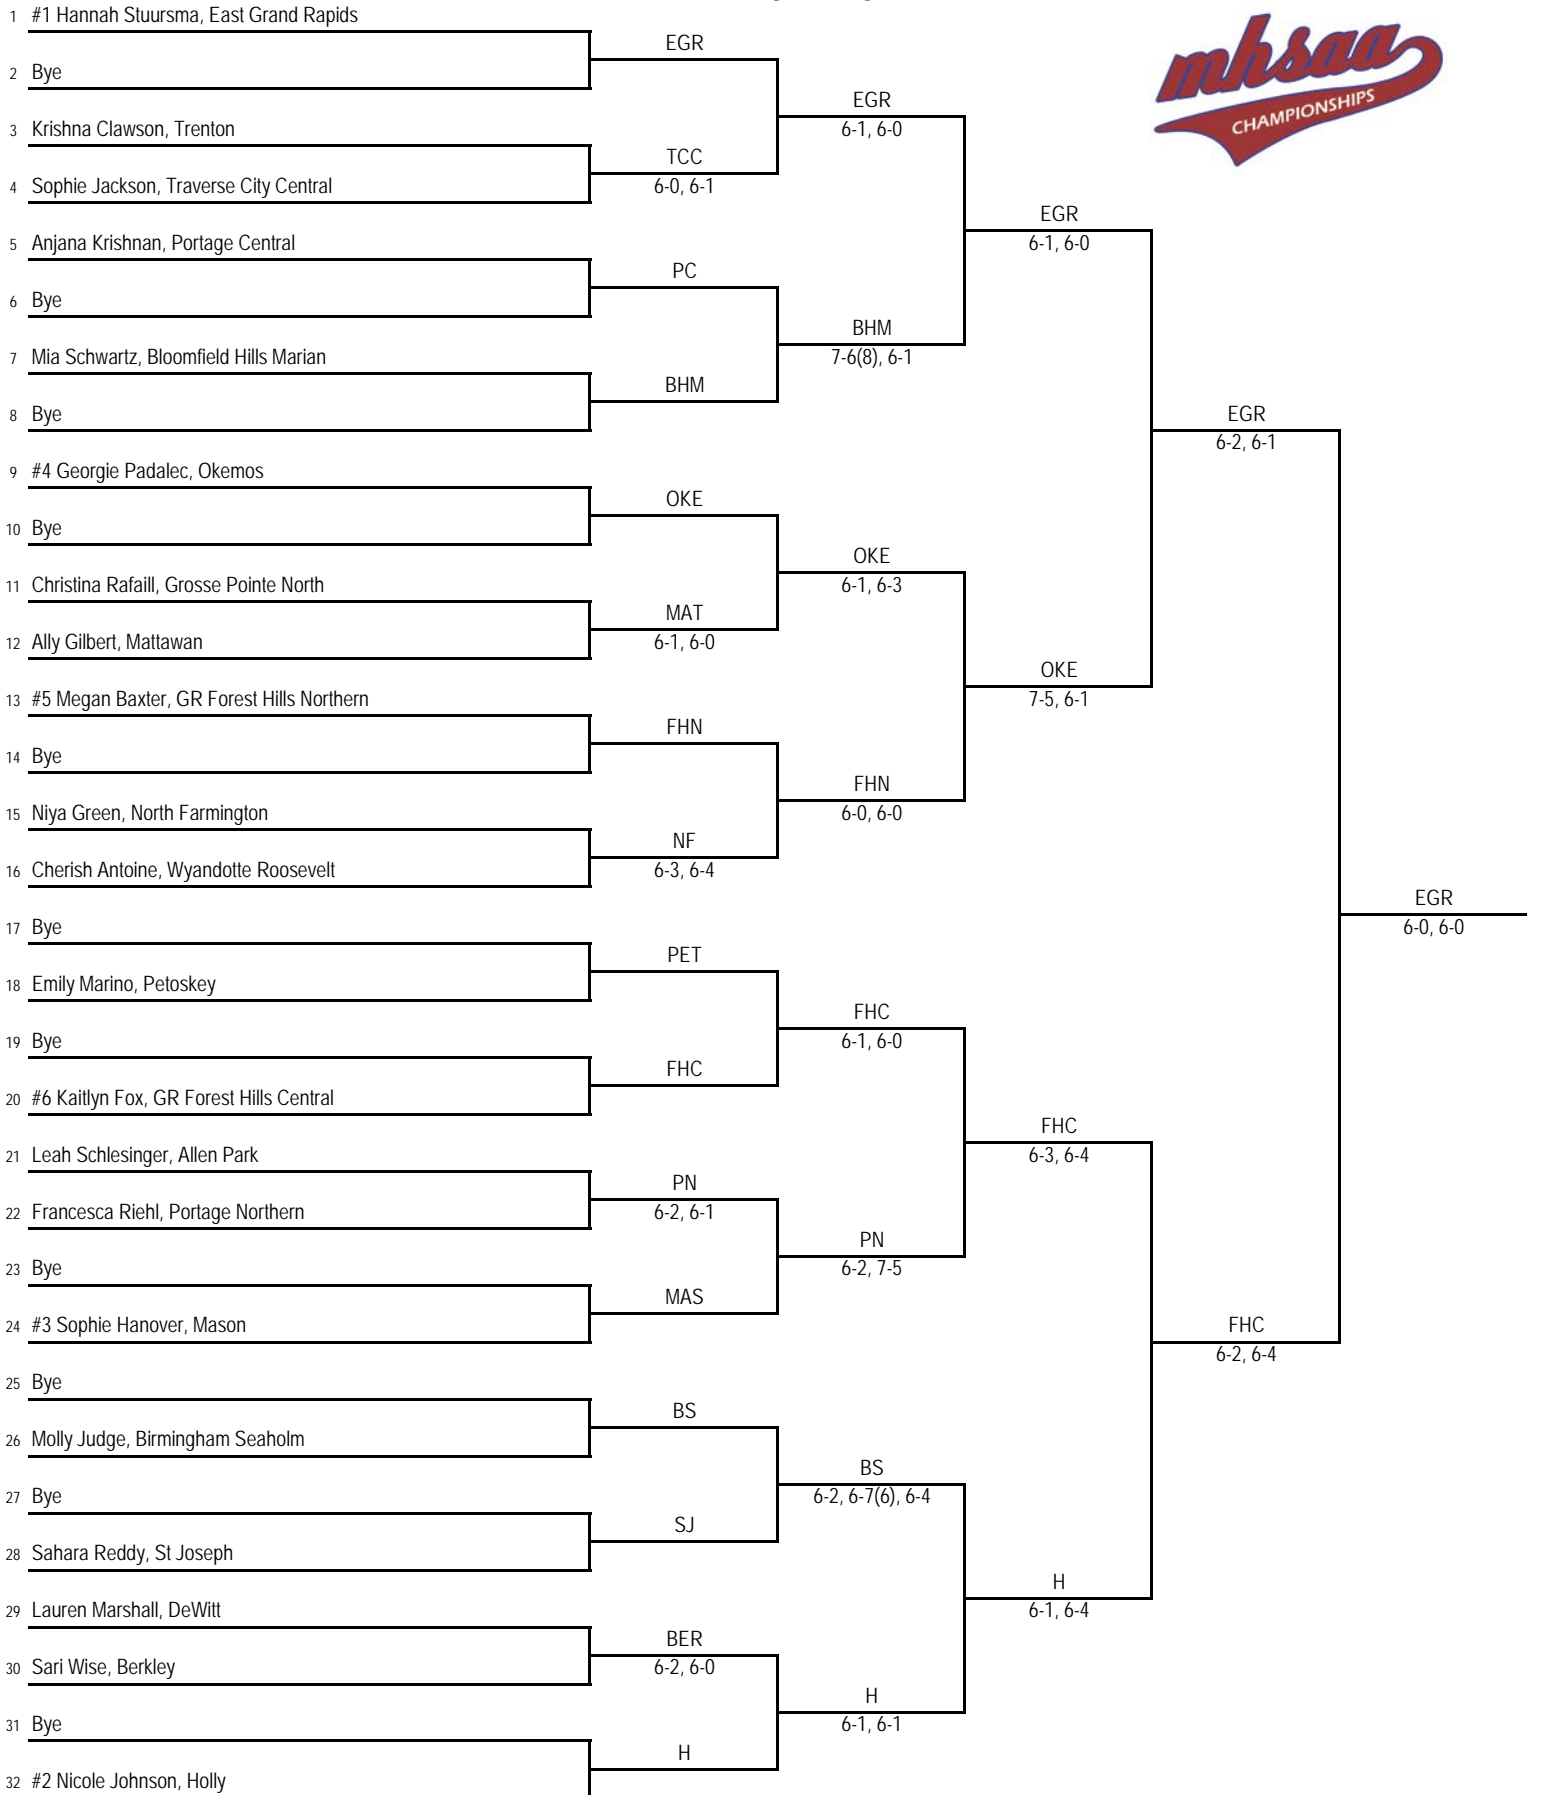

**2017 MHSAA LP Division 2 Girls Tennis Finals
Holland - June 2-3**

Final Standings

1. East Grand Rapids (EGR) - 31
2. GR Forest Hills Northern (FHN) - 28
3. Bloomfield Hills Marian (BHM) - 21
4. Birmingham Seaholm (BS) - 20
5. GR Forest Hills Central (FHC) - 16
5. Holly (H) - 16
5. Traverse City Central (TCC) - 16
8. Okemos (OKE) - 14
9. Mattawan (MAT) - 11
10. Mason (MAS) - 8
11. Portage Central (PC)
11. St Joseph (SJ) - 6
13. Berkley (BER) - 5
13. DeWitt (D) - 5
15. Petoskey (PET) - 4
15. Portage Northern (PN) - 4
15. Wyandotte Roosevelt (WR) - 4
18. Allen Park (AP) - 3
18. North Farmington (NF) - 3
20. Grosse Pointe North (GPN) - 1
20. Midland (MID) - 1
20. Swartz Creek (SC) - 1
23. Port Huron (PH) - 0
23. Trenton (T) - 0

2017 MHSAA LP Division 2 Girls Tennis Finals - Holland - June 2-3

No. 2 Singles Flight

2017 MHSAA LP Division 2 Girls Tennis Finals - Holland - June 2-3

No. 3 Singles Flight

2017 MHSAA LP Division 2 Girls Tennis Finals - Holland - June 2-3

No. 4 Singles Flight

2017 MHSAA LP Division 2 Girls Tennis Finals - Holland - June 2-3

No. 1 Doubles Flight

2017 MHSAA LP Division 2 Girls Tennis Finals - Holland - June 2-3

No. 2 Doubles Flight

2017 MHSAA LP Division 2 Girls Tennis Finals - Holland - June 2-3