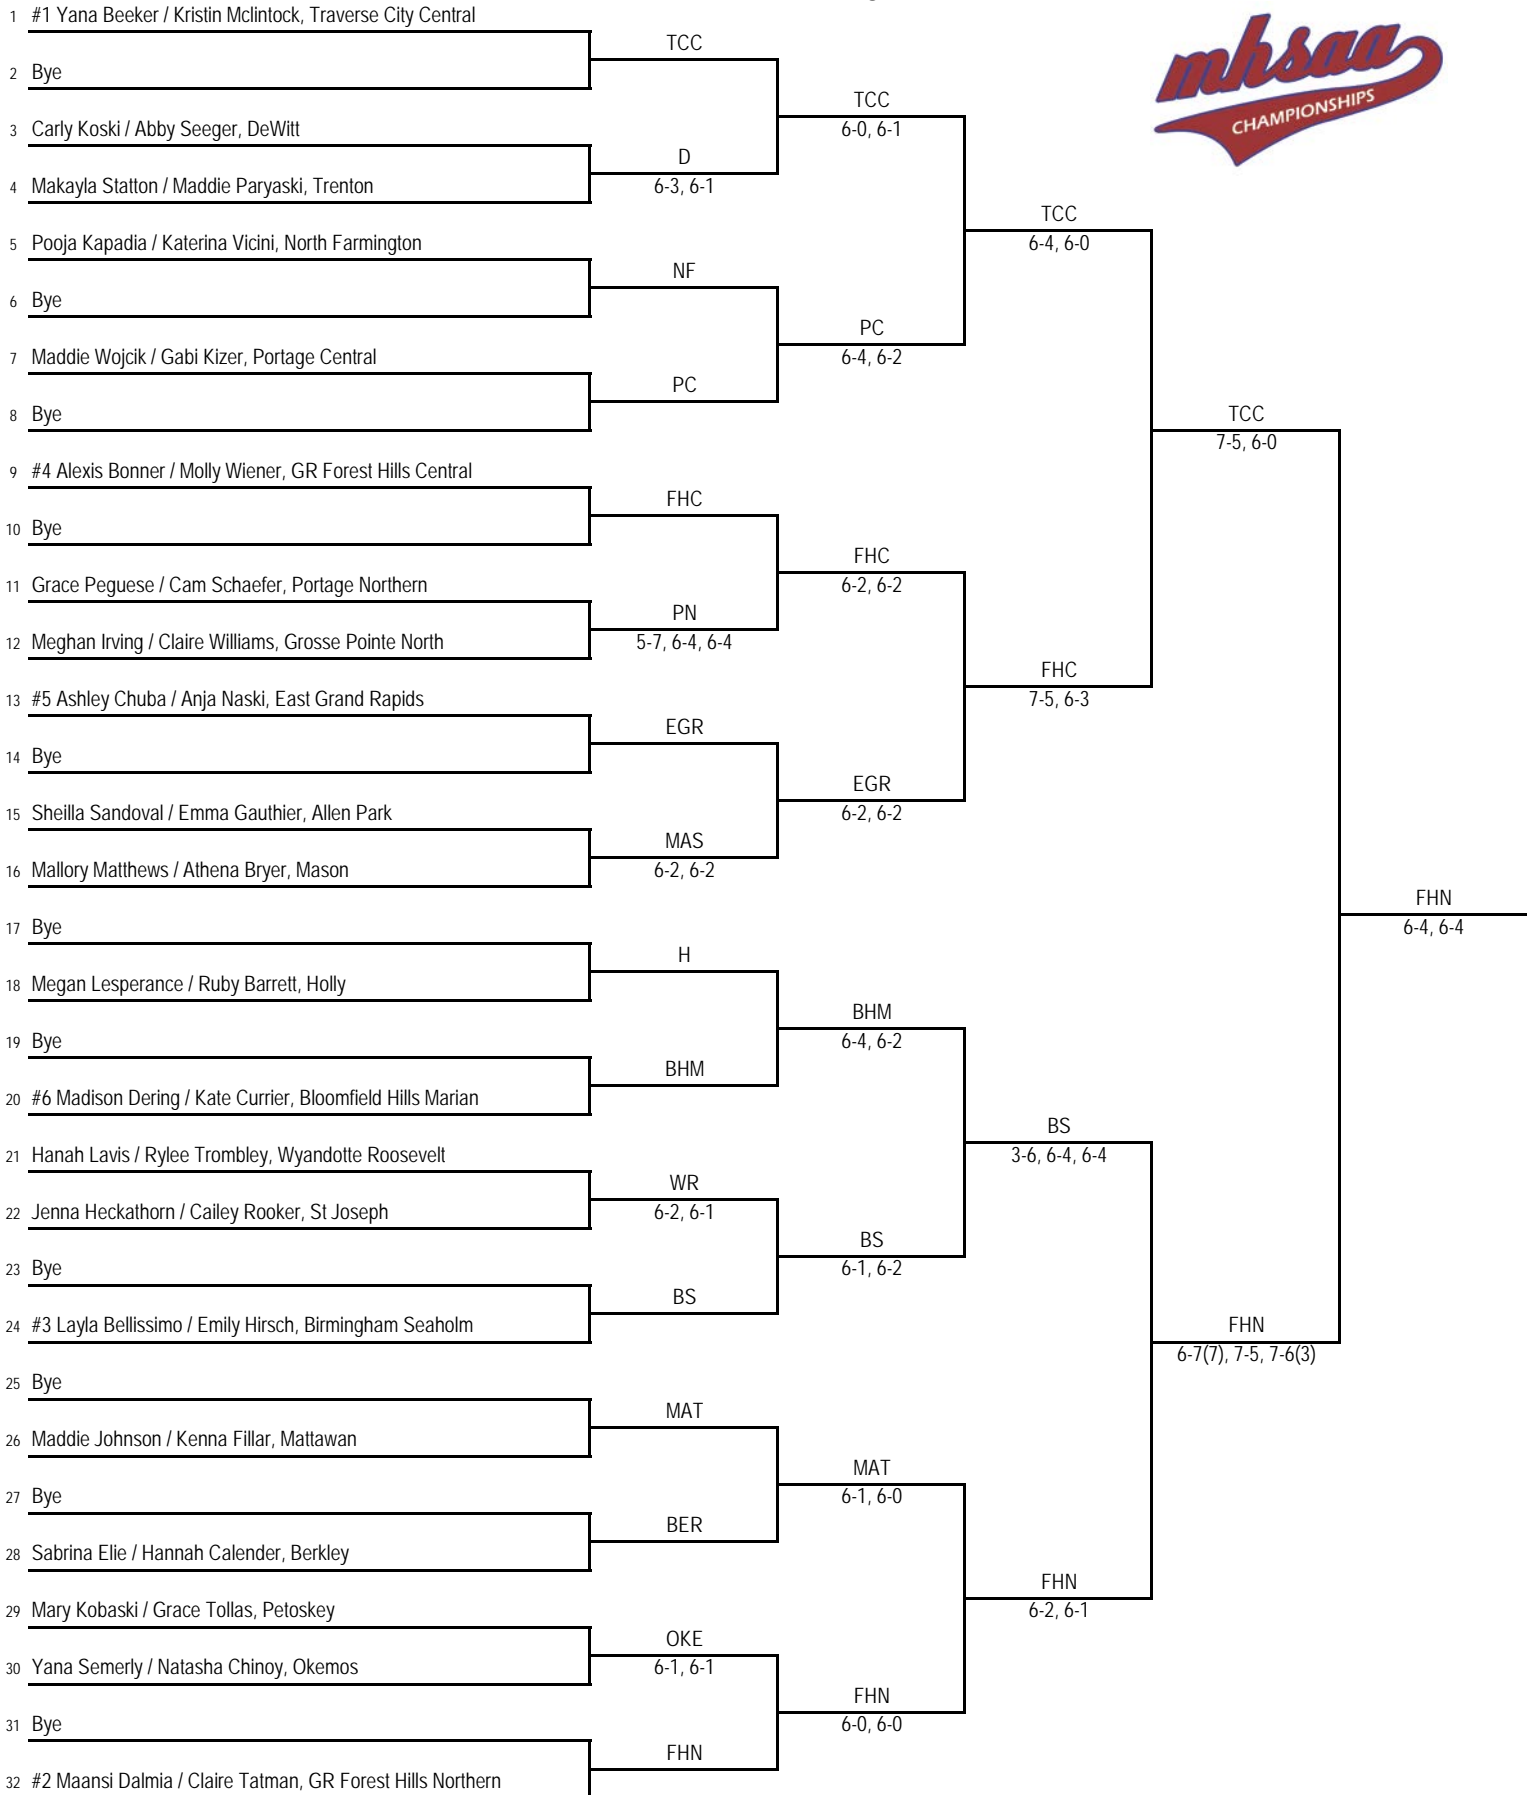

**2017 MHSAA LP Division 2 Girls Tennis Finals
Holland - June 2-3**

Final Standings

1. East Grand Rapids (EGR) - 31
2. GR Forest Hills Northern (FHN) - 28
3. Bloomfield Hills Marian (BHM) - 21
4. Birmingham Seaholm (BS) - 20
5. GR Forest Hills Central (FHC) - 16
5. Holly (H) - 16
5. Traverse City Central (TCC) - 16
8. Okemos (OKE) - 14
9. Mattawan (MAT) - 11
10. Mason (MAS) - 8
11. Portage Central (PC)
11. St Joseph (SJ) - 6
13. Berkley (BER) - 5
13. DeWitt (D) - 5
15. Petoskey (PET) - 4
15. Portage Northern (PN) - 4
15. Wyandotte Roosevelt (WR) - 4
18. Allen Park (AP) - 3
18. North Farmington (NF) - 3
20. Grosse Pointe North (GPN) - 1
20. Midland (MID) - 1
20. Swartz Creek (SC) - 1
23. Port Huron (PH) - 0
23. Trenton (T) - 0

2017 MHSAA LP Division 2 Girls Tennis Finals - Holland - June 2-3

No. 2 Singles Flight

2017 MHSAA LP Division 2 Girls Tennis Finals - Holland - June 2-3

No. 3 Singles Flight

2017 MHSAA LP Division 2 Girls Tennis Finals - Holland - June 2-3

No. 4 Singles Flight

2017 MHSAA LP Division 2 Girls Tennis Finals - Holland - June 2-3

No. 1 Doubles Flight

2017 MHSAA LP Division 2 Girls Tennis Finals - Holland - June 2-3

No. 2 Doubles Flight

2017 MHSAA LP Division 2 Girls Tennis Finals - Holland - June 2-3