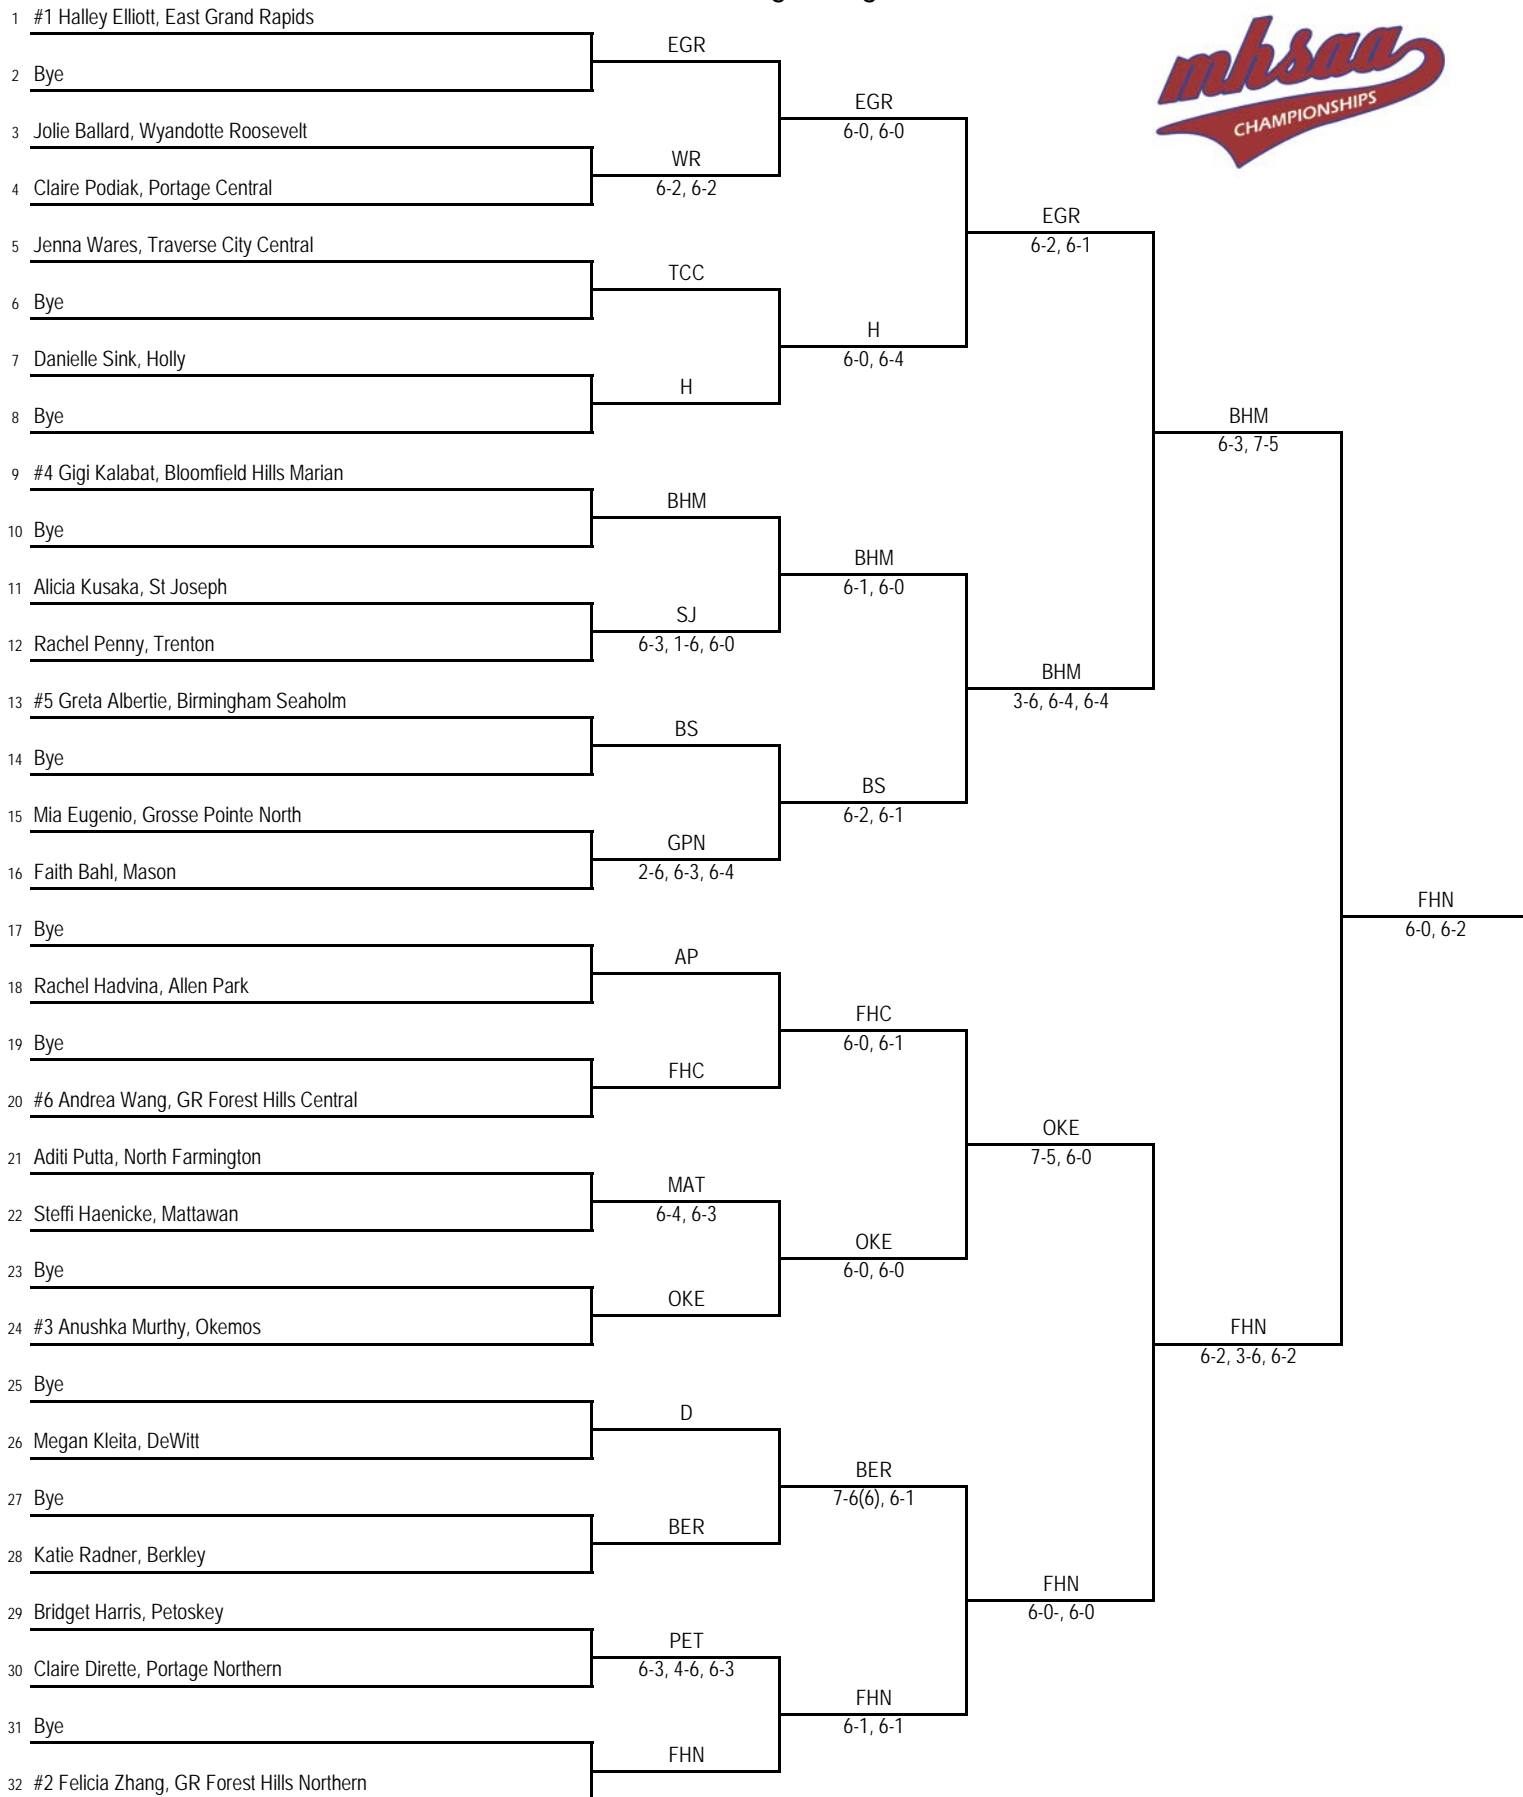

**2017 MHSAA LP Division 2 Girls Tennis Finals
Holland - June 2-3**

Final Standings

1. East Grand Rapids (EGR) - 31
2. GR Forest Hills Northern (FHN) - 28
3. Bloomfield Hills Marian (BHM) - 21
4. Birmingham Seaholm (BS) - 20
5. GR Forest Hills Central (FHC) - 16
5. Holly (H) - 16
5. Traverse City Central (TCC) - 16
8. Okemos (OKE) - 14
9. Mattawan (MAT) - 11
10. Mason (MAS) - 8
11. Portage Central (PC)
11. St Joseph (SJ) - 6
13. Berkley (BER) - 5
13. DeWitt (D) - 5
15. Petoskey (PET) - 4
15. Portage Northern (PN) - 4
15. Wyandotte Roosevelt (WR) - 4
18. Allen Park (AP) - 3
18. North Farmington (NF) - 3
20. Grosse Pointe North (GPN) - 1
20. Midland (MID) - 1
20. Swartz Creek (SC) - 1
23. Port Huron (PH) - 0
23. Trenton (T) - 0

2017 MHSAA LP Division 2 Girls Tennis Finals - Holland - June 2-3

No. 2 Singles Flight

2017 MHSAA LP Division 2 Girls Tennis Finals - Holland - June 2-3

No. 3 Singles Flight

2017 MHSAA LP Division 2 Girls Tennis Finals - Holland - June 2-3

No. 4 Singles Flight

2017 MHSAA LP Division 2 Girls Tennis Finals - Holland - June 2-3

No. 1 Doubles Flight

2017 MHSAA LP Division 2 Girls Tennis Finals - Holland - June 2-3

No. 2 Doubles Flight

2017 MHSAA LP Division 2 Girls Tennis Finals - Holland - June 2-3