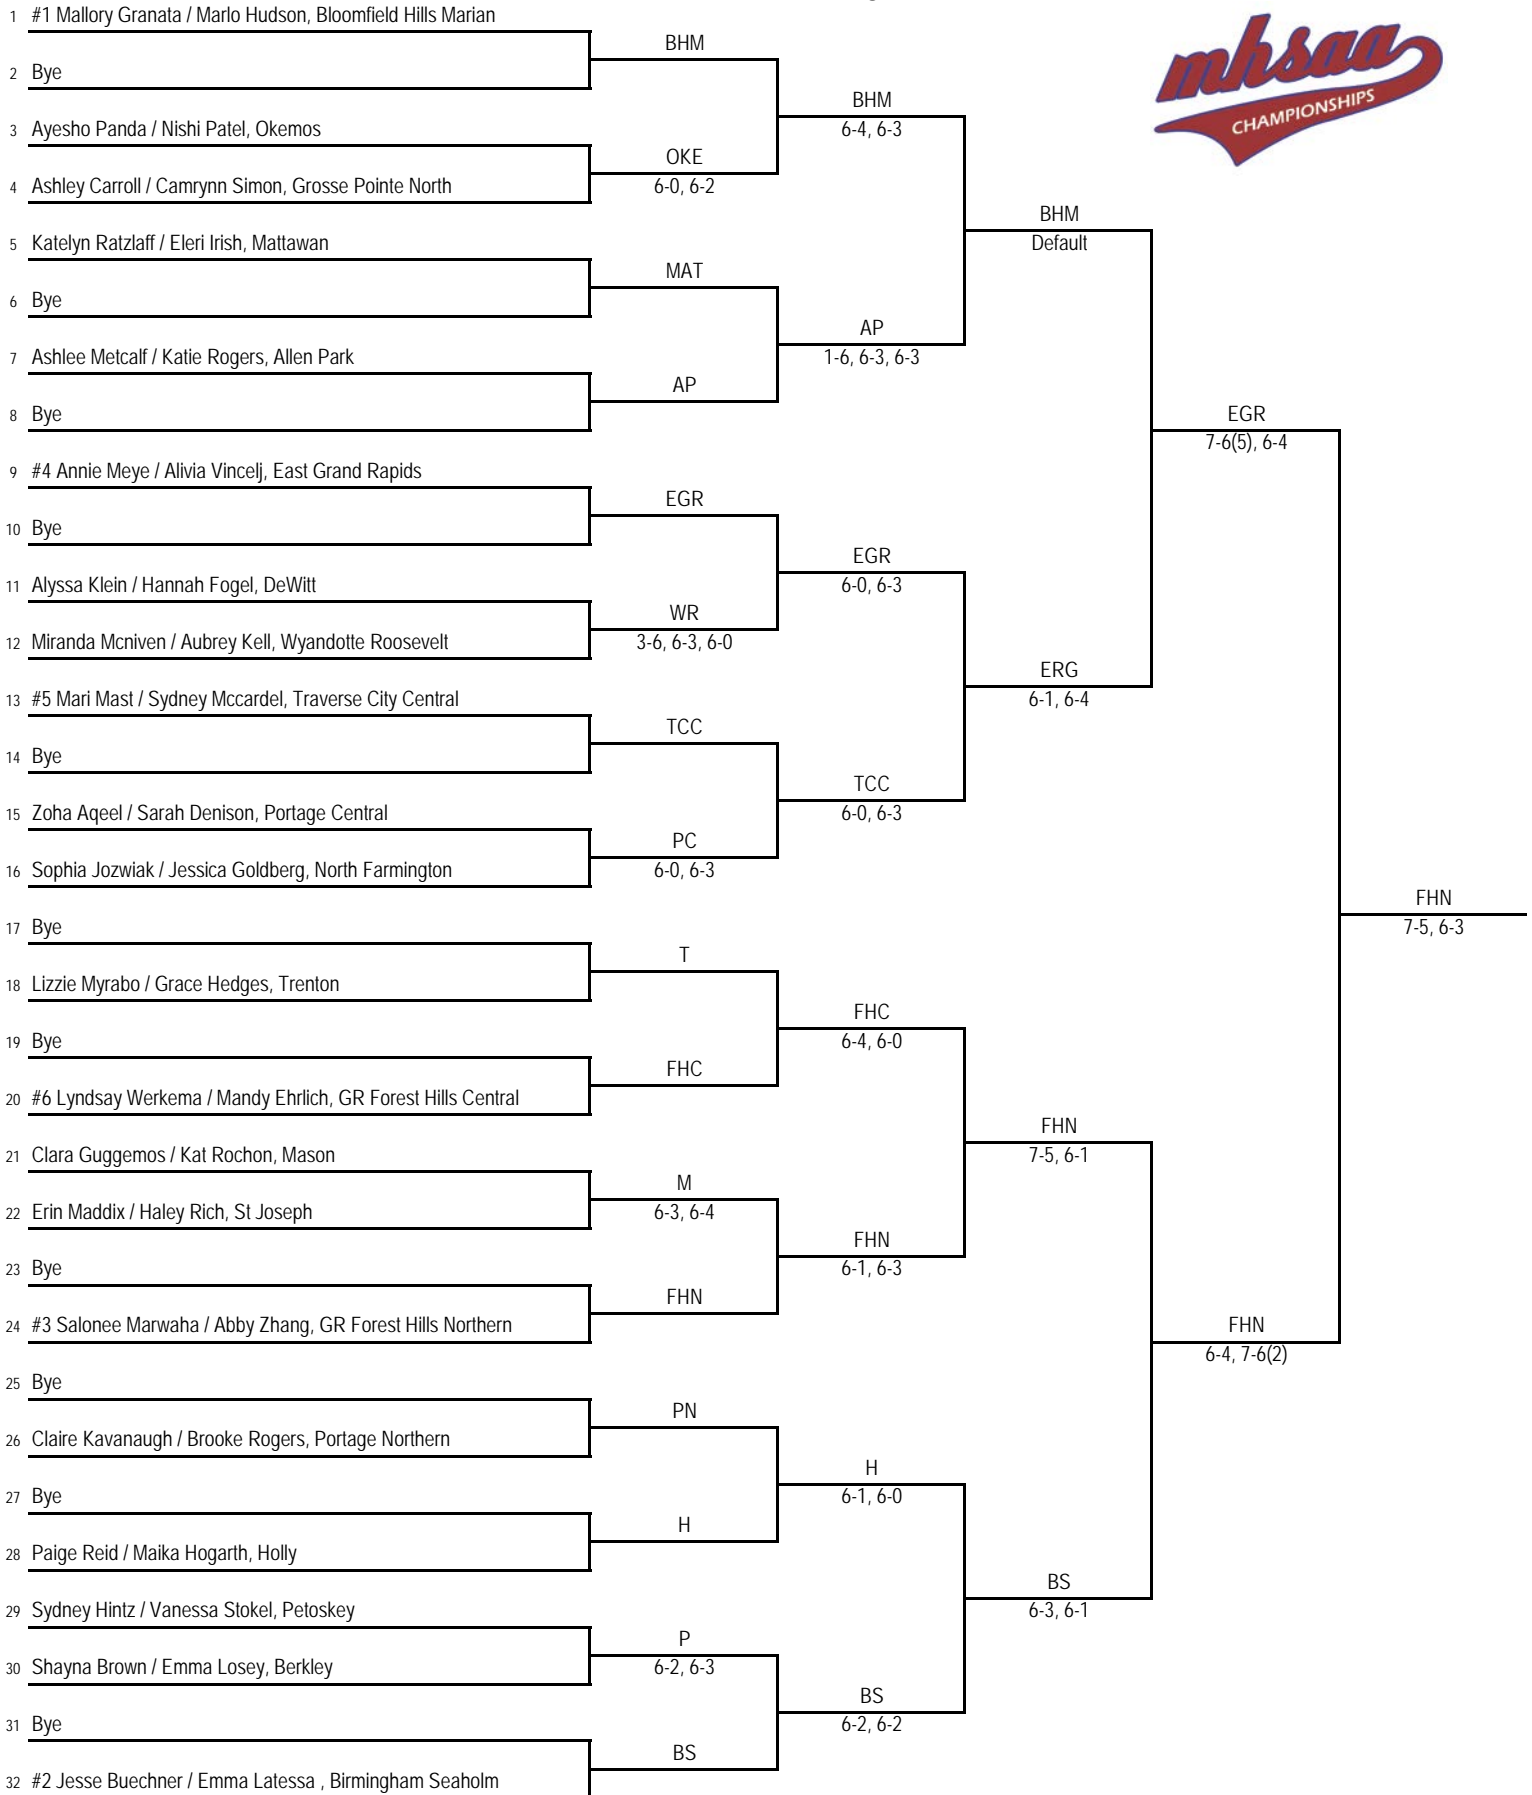

**2017 MHSAA LP Division 2 Girls Tennis Finals
Holland - June 2-3**

Final Standings

1. East Grand Rapids (EGR) - 31
2. GR Forest Hills Northern (FHN) - 28
3. Bloomfield Hills Marian (BHM) - 21
4. Birmingham Seaholm (BS) - 20
5. GR Forest Hills Central (FHC) - 16
5. Holly (H) - 16
5. Traverse City Central (TCC) - 16
8. Okemos (OKE) - 14
9. Mattawan (MAT) - 11
10. Mason (MAS) - 8
11. Portage Central (PC)
11. St Joseph (SJ) - 6
13. Berkley (BER) - 5
13. DeWitt (D) - 5
15. Petoskey (PET) - 4
15. Portage Northern (PN) - 4
15. Wyandotte Roosevelt (WR) - 4
18. Allen Park (AP) - 3
18. North Farmington (NF) - 3
20. Grosse Pointe North (GPN) - 1
20. Midland (MID) - 1
20. Swartz Creek (SC) - 1
23. Port Huron (PH) - 0
23. Trenton (T) - 0

2017 MHSAA LP Division 2 Girls Tennis Finals - Holland - June 2-3

No. 2 Singles Flight

2017 MHSAA LP Division 2 Girls Tennis Finals - Holland - June 2-3

No. 3 Singles Flight

2017 MHSAA LP Division 2 Girls Tennis Finals - Holland - June 2-3

No. 4 Singles Flight

2017 MHSAA LP Division 2 Girls Tennis Finals - Holland - June 2-3

No. 1 Doubles Flight

2017 MHSAA LP Division 2 Girls Tennis Finals - Holland - June 2-3

No. 2 Doubles Flight

2017 MHSAA LP Division 2 Girls Tennis Finals - Holland - June 2-3

No. 3 Doubles Flight

2017 MHSAA LP Division 2 Girls Tennis Finals - Holland - June 2-3

No. 4 Doubles Flight