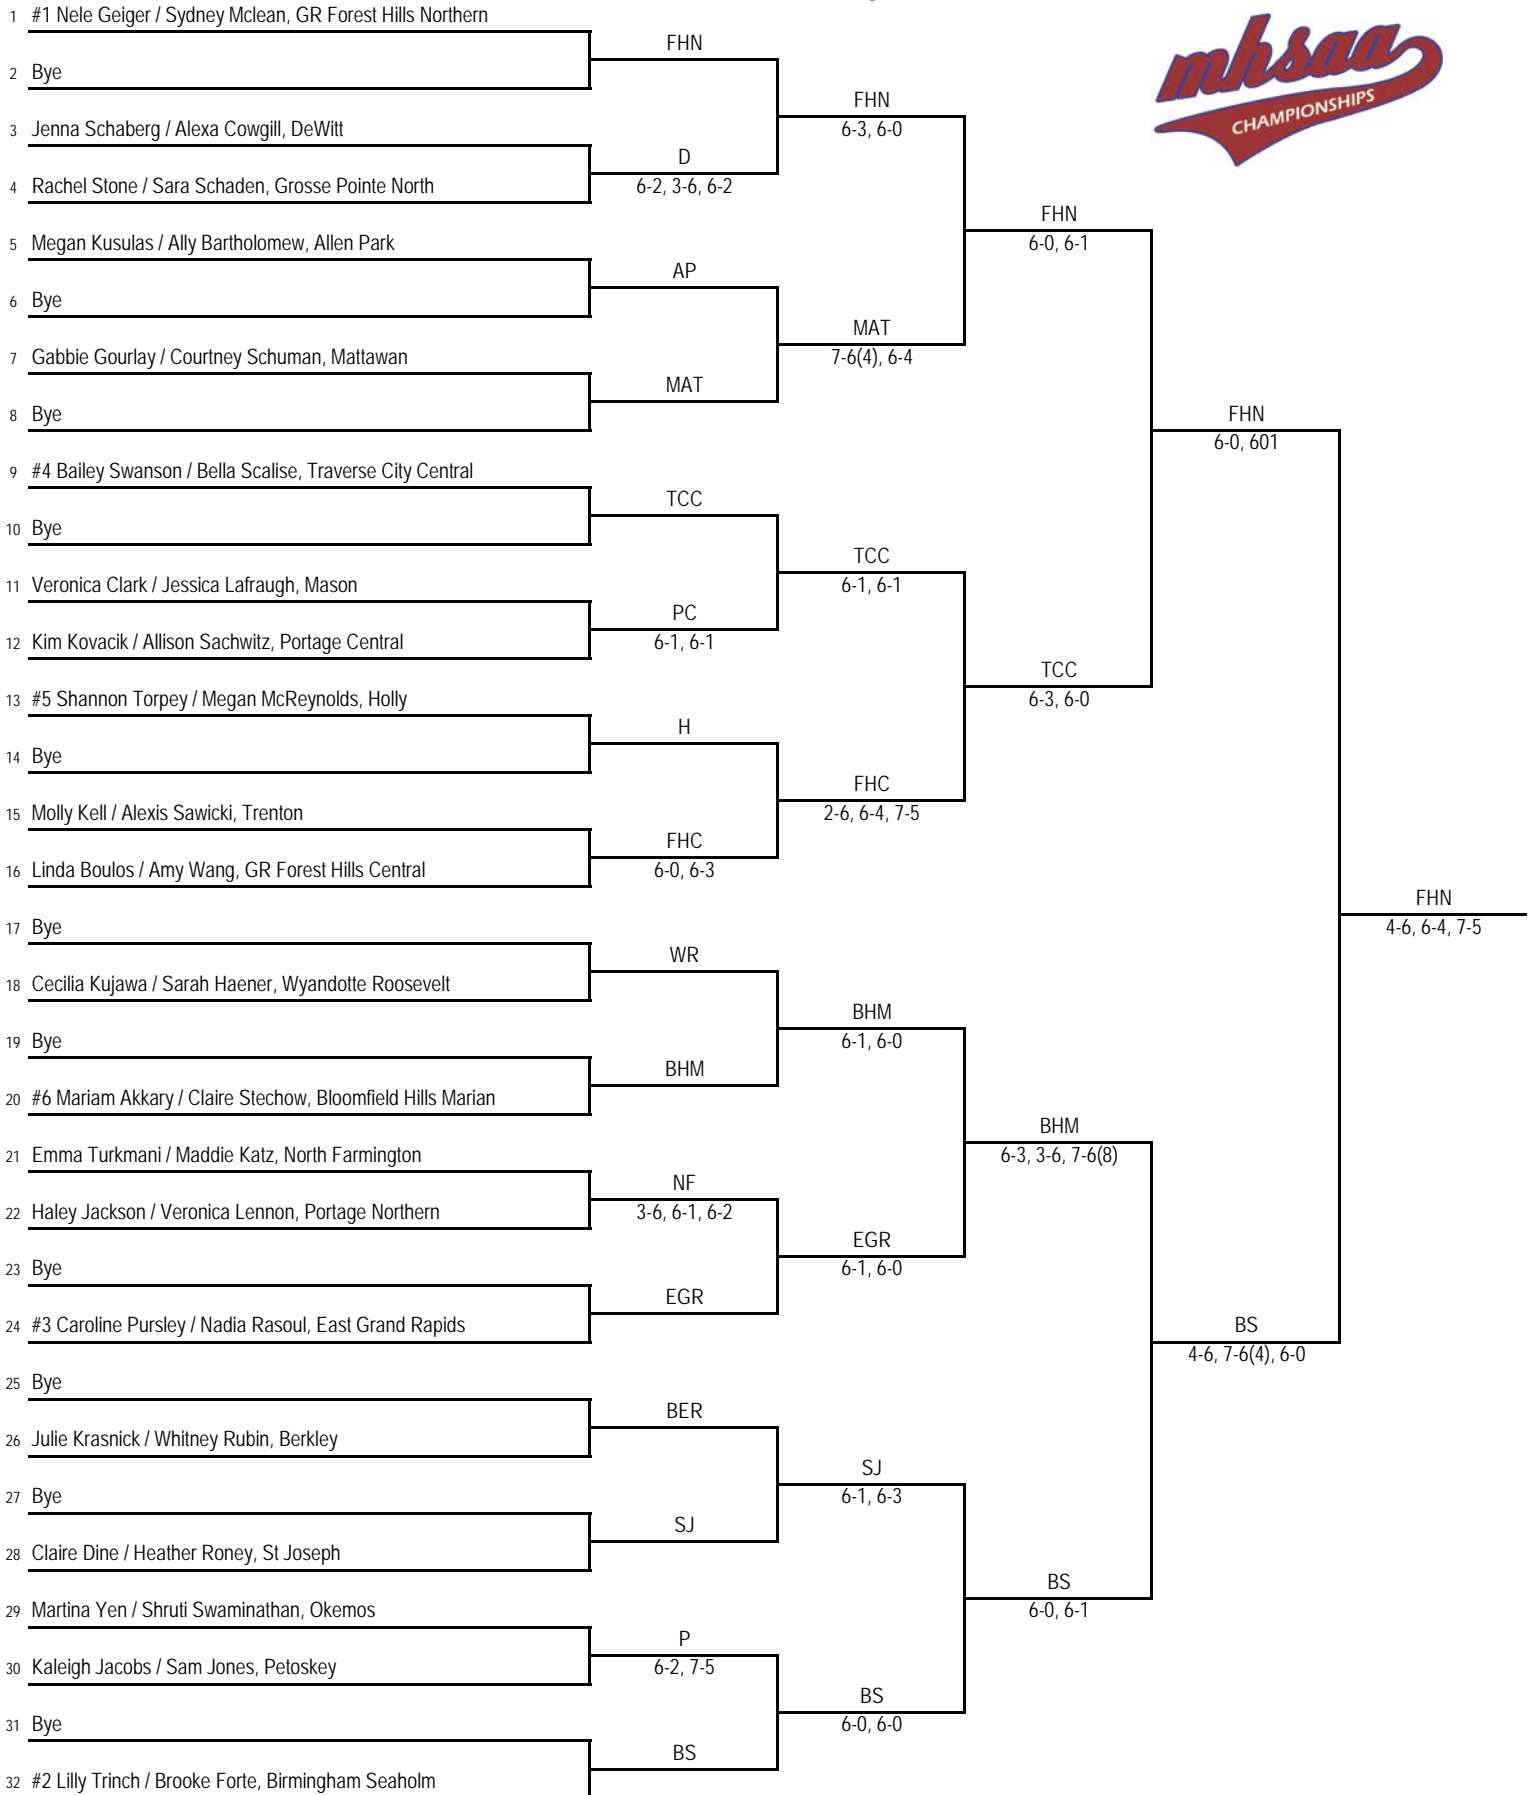

**2017 MHSAA LP Division 2 Girls Tennis Finals
Holland - June 2-3**

Final Standings

1. East Grand Rapids (EGR) - 31
2. GR Forest Hills Northern (FHN) - 28
3. Bloomfield Hills Marian (BHM) - 21
4. Birmingham Seaholm (BS) - 20
5. GR Forest Hills Central (FHC) - 16
5. Holly (H) - 16
5. Traverse City Central (TCC) - 16
8. Okemos (OKE) - 14
9. Mattawan (MAT) - 11
10. Mason (MAS) - 8
11. Portage Central (PC)
11. St Joseph (SJ) - 6
13. Berkley (BER) - 5
13. DeWitt (D) - 5
15. Petoskey (PET) - 4
15. Portage Northern (PN) - 4
15. Wyandotte Roosevelt (WR) - 4
18. Allen Park (AP) - 3
18. North Farmington (NF) - 3
20. Grosse Pointe North (GPN) - 1
20. Midland (MID) - 1
20. Swartz Creek (SC) - 1
23. Port Huron (PH) - 0
23. Trenton (T) - 0

2017 MHSAA LP Division 2 Girls Tennis Finals - Holland - June 2-3

No. 2 Singles Flight

2017 MHSAA LP Division 2 Girls Tennis Finals - Holland - June 2-3

No. 3 Singles Flight

2017 MHSAA LP Division 2 Girls Tennis Finals - Holland - June 2-3

No. 4 Singles Flight

2017 MHSAA LP Division 2 Girls Tennis Finals - Holland - June 2-3

No. 1 Doubles Flight

2017 MHSAA LP Division 2 Girls Tennis Finals - Holland - June 2-3

No. 2 Doubles Flight

2017 MHSAA LP Division 2 Girls Tennis Finals - Holland - June 2-3

No. 3 Doubles Flight

2017 MHSAA LP Division 2 Girls Tennis Finals - Holland - June 2-3

No. 4 Doubles Flight