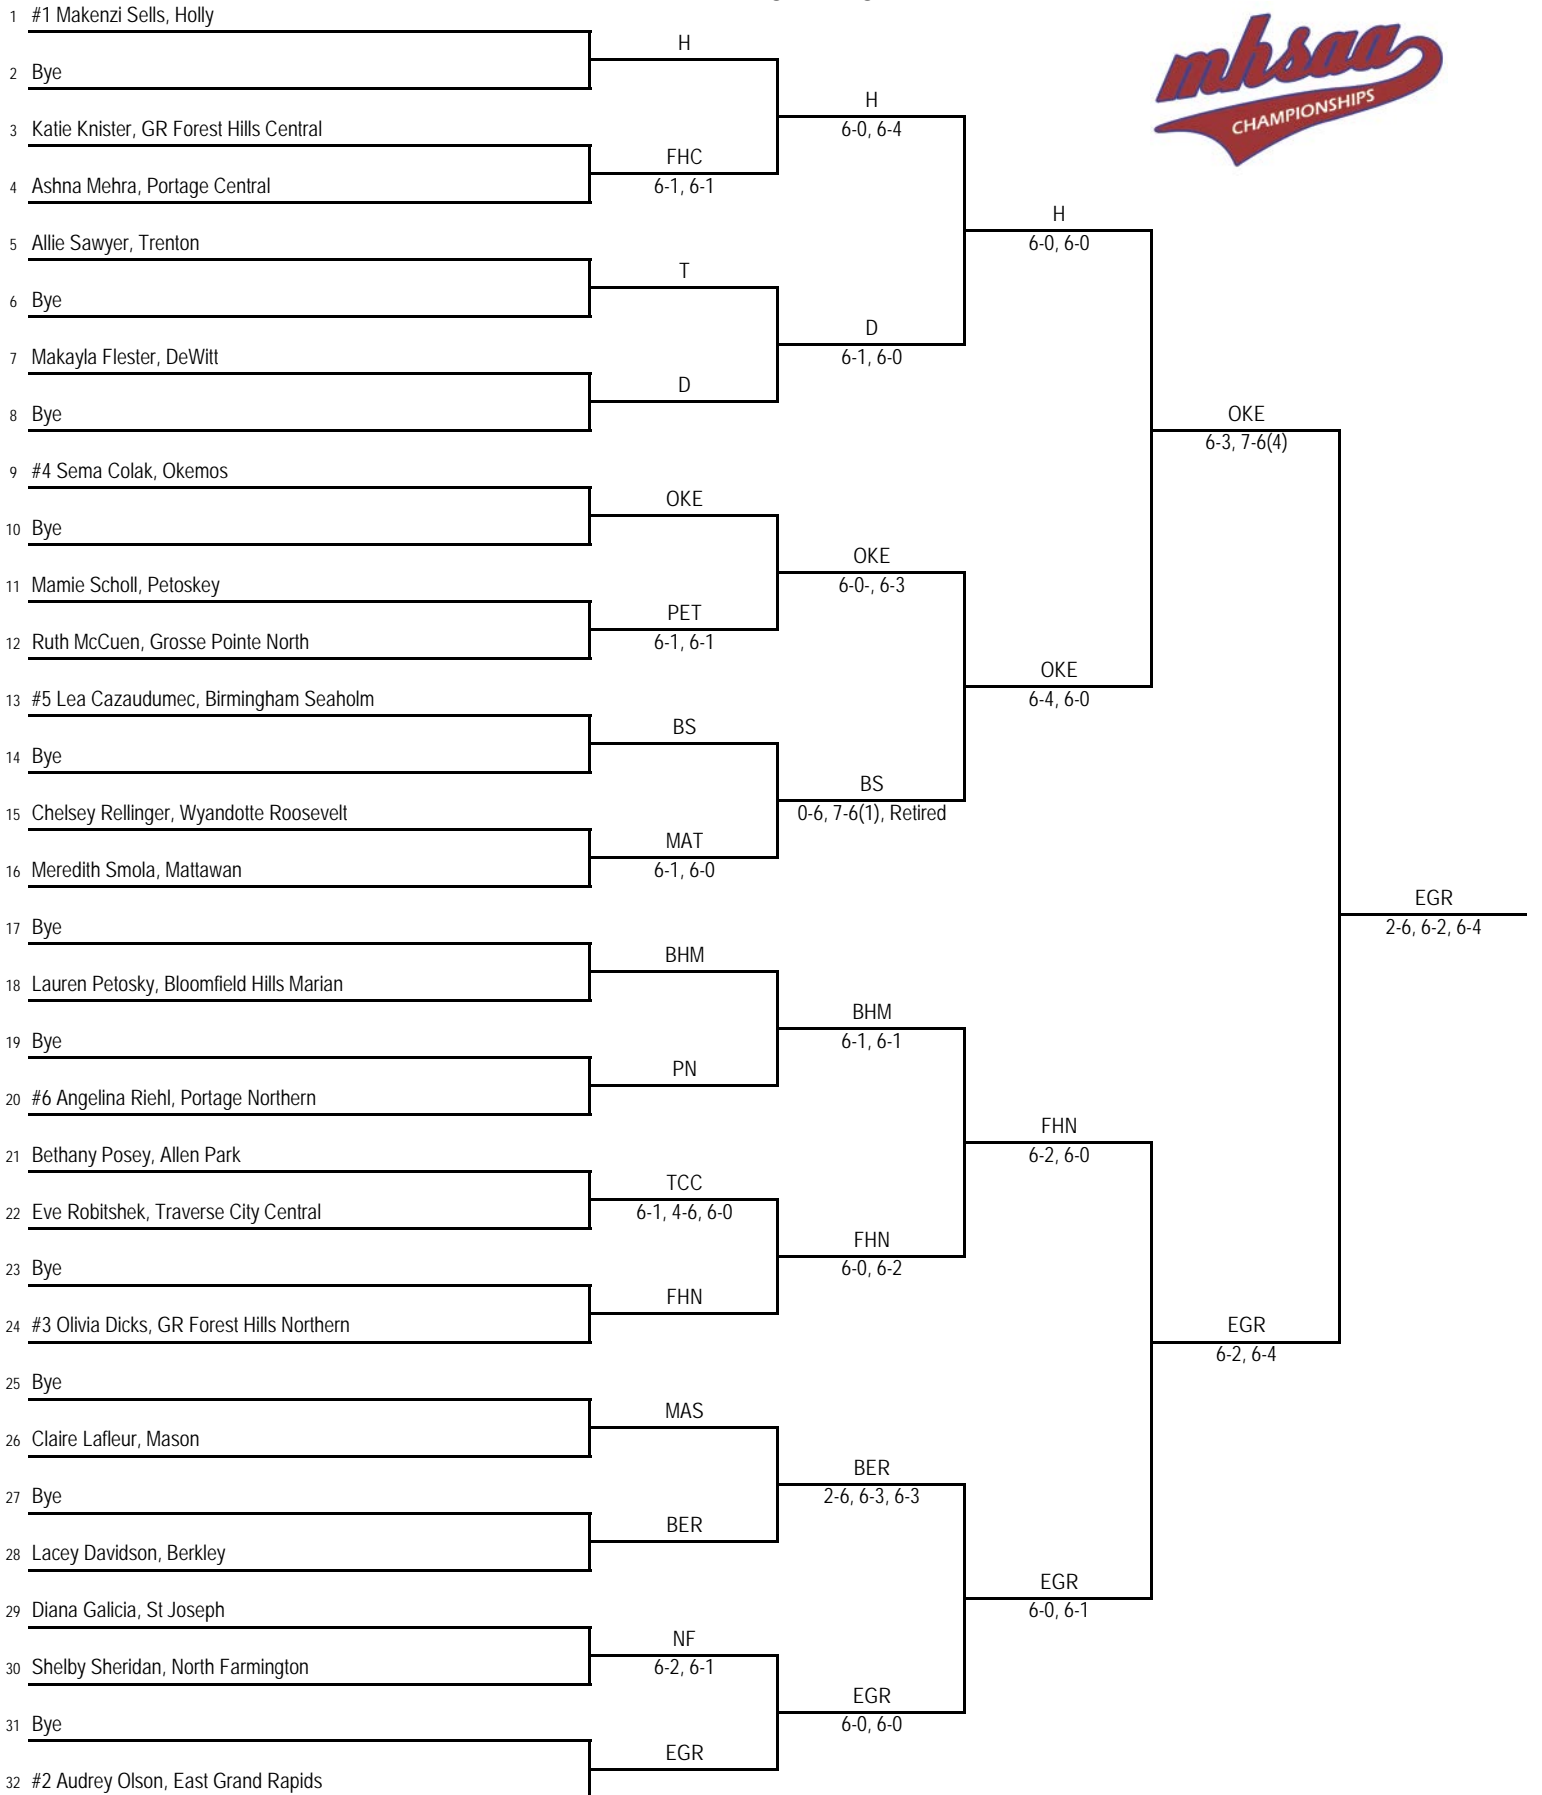

**2017 MHSAA LP Division 2 Girls Tennis Finals
Holland - June 2-3**

Final Standings

1. East Grand Rapids (EGR) - 31
2. GR Forest Hills Northern (FHN) - 28
3. Bloomfield Hills Marian (BHM) - 21
4. Birmingham Seaholm (BS) - 20
5. GR Forest Hills Central (FHC) - 16
5. Holly (H) - 16
5. Traverse City Central (TCC) - 16
8. Okemos (OKE) - 14
9. Mattawan (MAT) - 11
10. Mason (MAS) - 8
11. Portage Central (PC)
11. St Joseph (SJ) - 6
13. Berkley (BER) - 5
13. DeWitt (D) - 5
15. Petoskey (PET) - 4
15. Portage Northern (PN) - 4
15. Wyandotte Roosevelt (WR) - 4
18. Allen Park (AP) - 3
18. North Farmington (NF) - 3
20. Grosse Pointe North (GPN) - 1
20. Midland (MID) - 1
20. Swartz Creek (SC) - 1
23. Port Huron (PH) - 0
23. Trenton (T) - 0

2017 MHSAA LP Division 2 Girls Tennis Finals - Holland - June 2-3

No. 2 Singles Flight

2017 MHSAA LP Division 2 Girls Tennis Finals - Holland - June 2-3

No. 3 Singles Flight

2017 MHSAA LP Division 2 Girls Tennis Finals - Holland - June 2-3

No. 4 Singles Flight

2017 MHSAA LP Division 2 Girls Tennis Finals - Holland - June 2-3

No. 1 Doubles Flight

2017 MHSAA LP Division 2 Girls Tennis Finals - Holland - June 2-3

No. 2 Doubles Flight

2017 MHSAA LP Division 2 Girls Tennis Finals - Holland - June 2-3