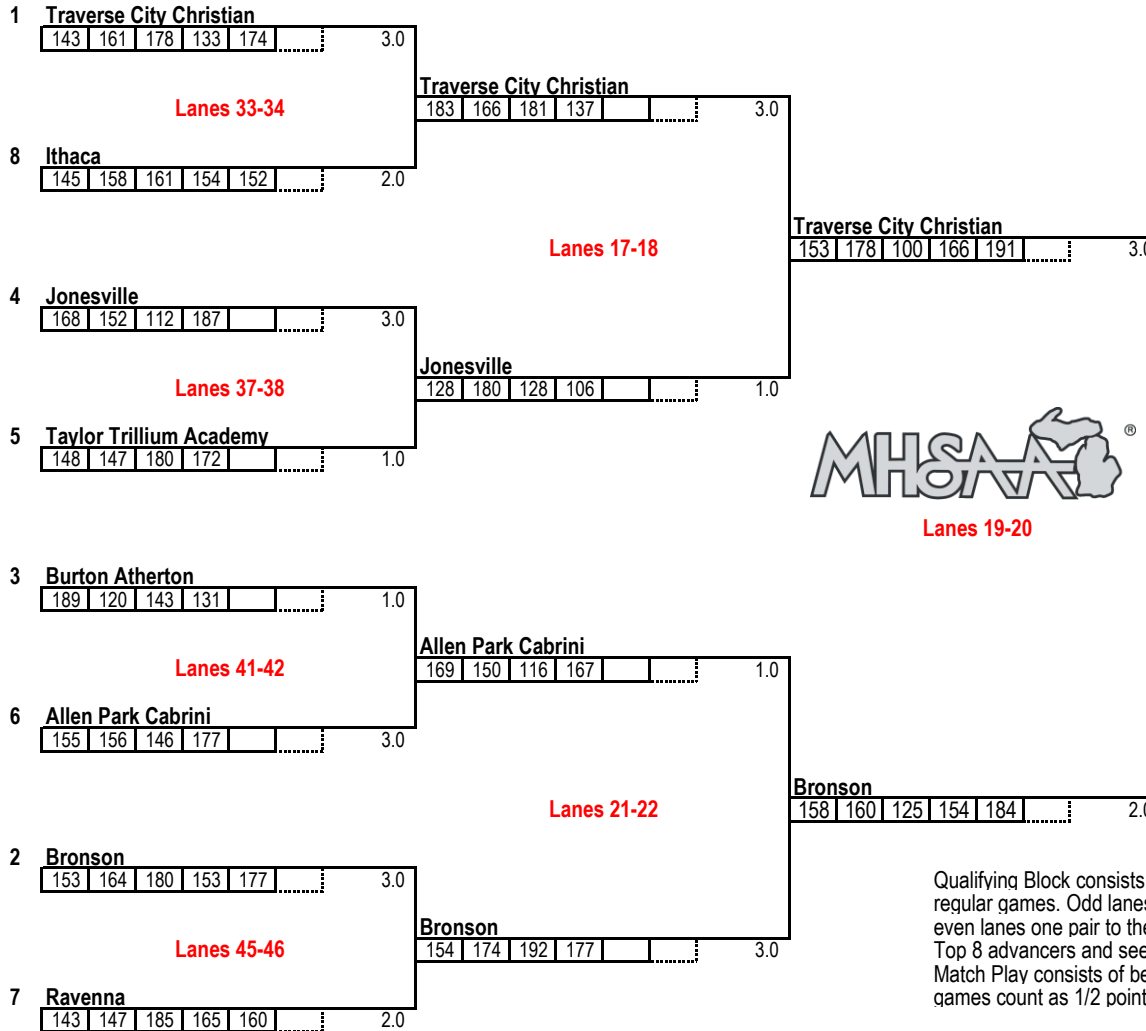

MHSAA TEAM FINALS - DIVISION 4 GIRLS

Northway Lanes - Muskegon | March 1, 2024

QUALIFYING BLOCK

STARTING LANES

- 46 Allen Park Cabrini
- 44 Bronson
- 38 Burton Atherton
- 35 Dryden
- 37 Holton
- 45 Hudson
- 41 Ithaca
- 36 Jonesville
- 47 Martin
- 43 New Lothrop
- 39 Oscoda
- 48 Portland St Patrick
- 34 Ravenna
- 40 Sandusky
- 42 Taylor Trillium Academy
- 33 Traverse City Christian

MATCH PLAY - TOP 8 ADVANCE FROM QUALIFYING BLOCK

Traverse City Christian
DIVISION 4 CHAMPION

Qualifying Block consists of 8 Baker games and 2 regular games. Odd lanes move one pair to the left, even lanes one pair to the right. Total pinfall determines Top 8 advancers and seeding for Match Play Round. Match Play consists of best-of-five Baker games. Tie games count as 1/2 point. Must have 3 points to win.