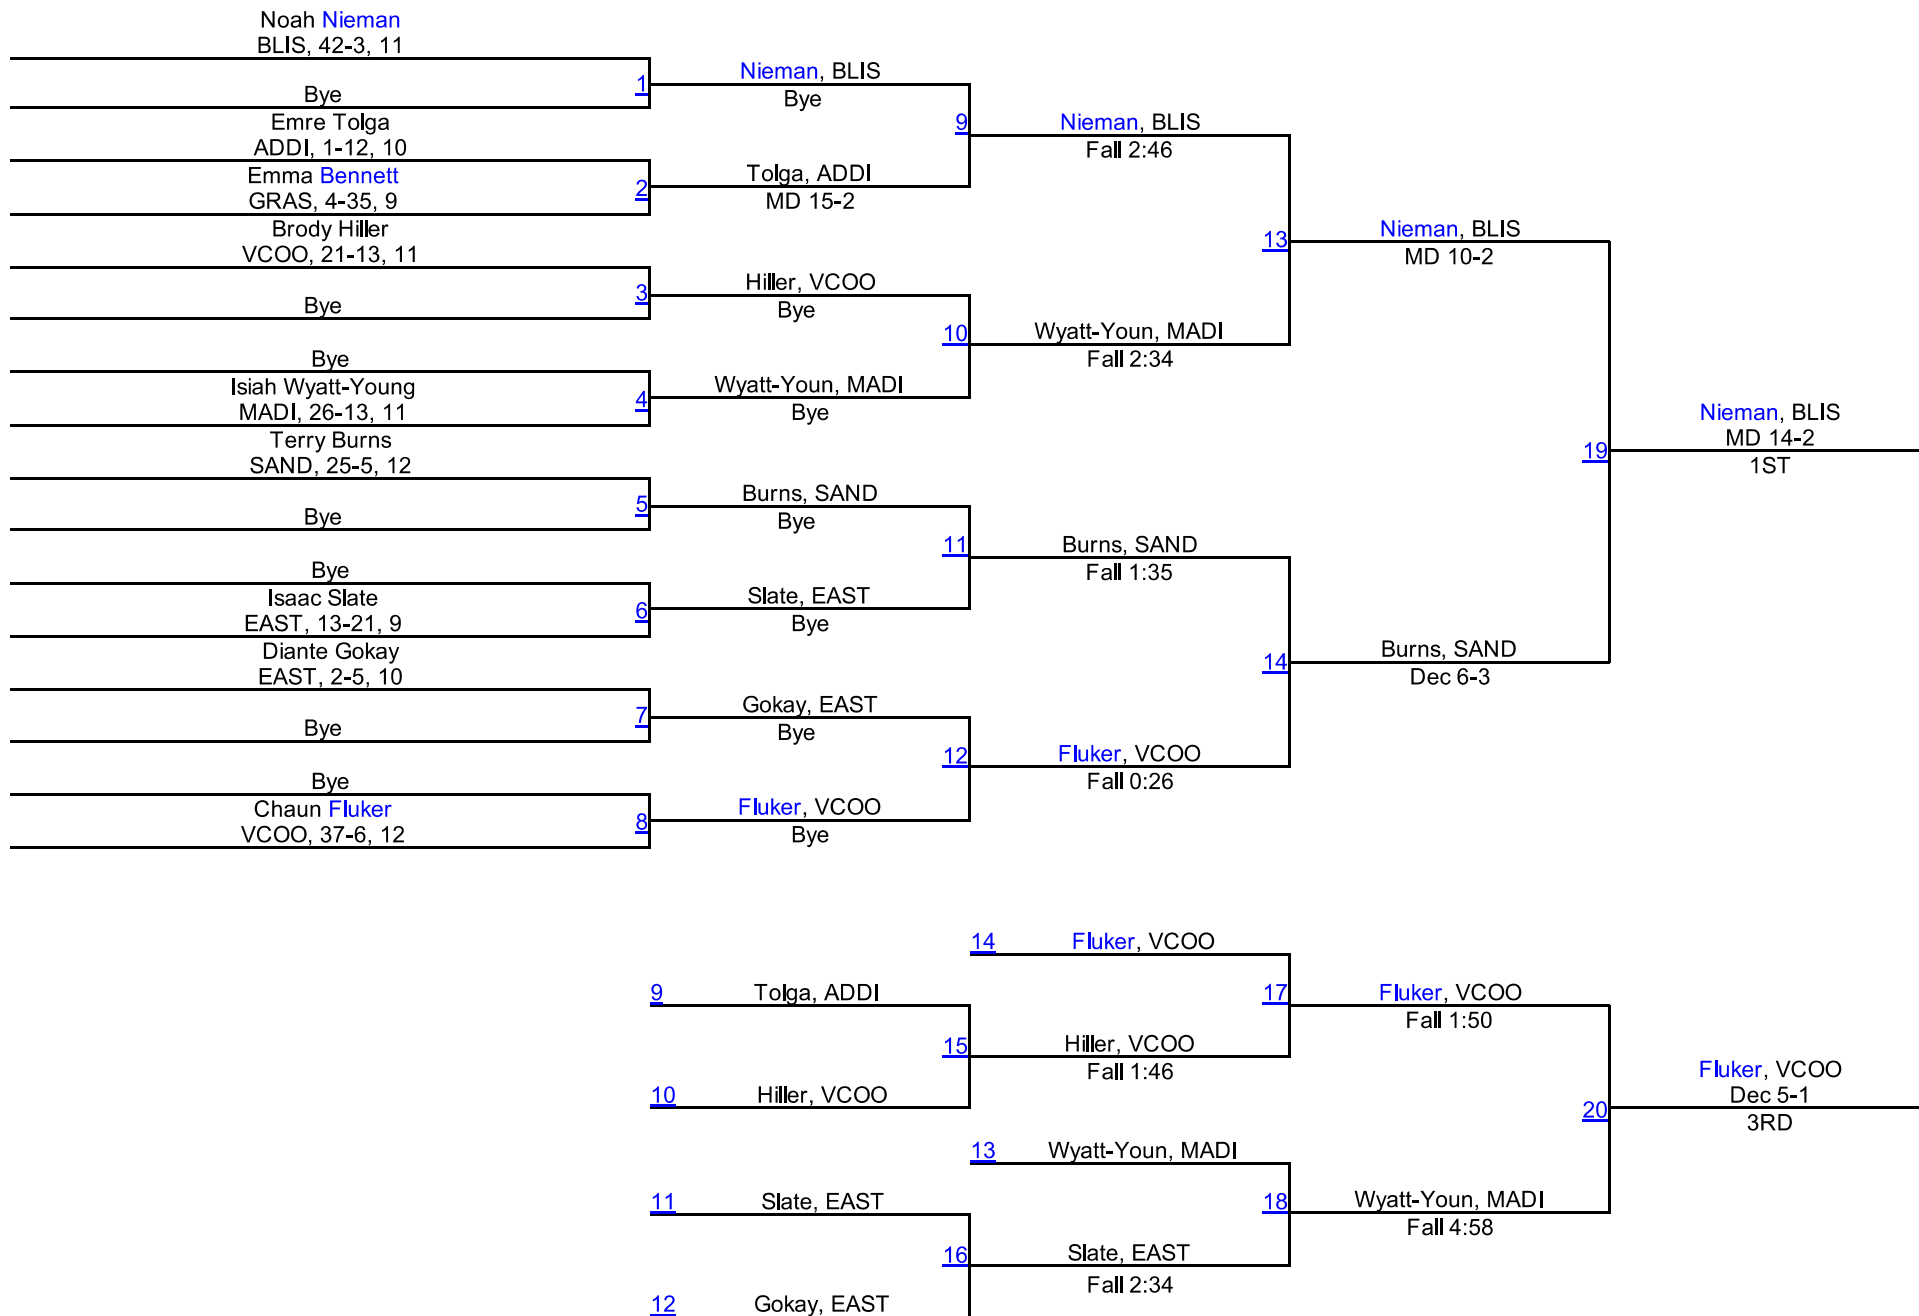

MHSAA District 31-4

135