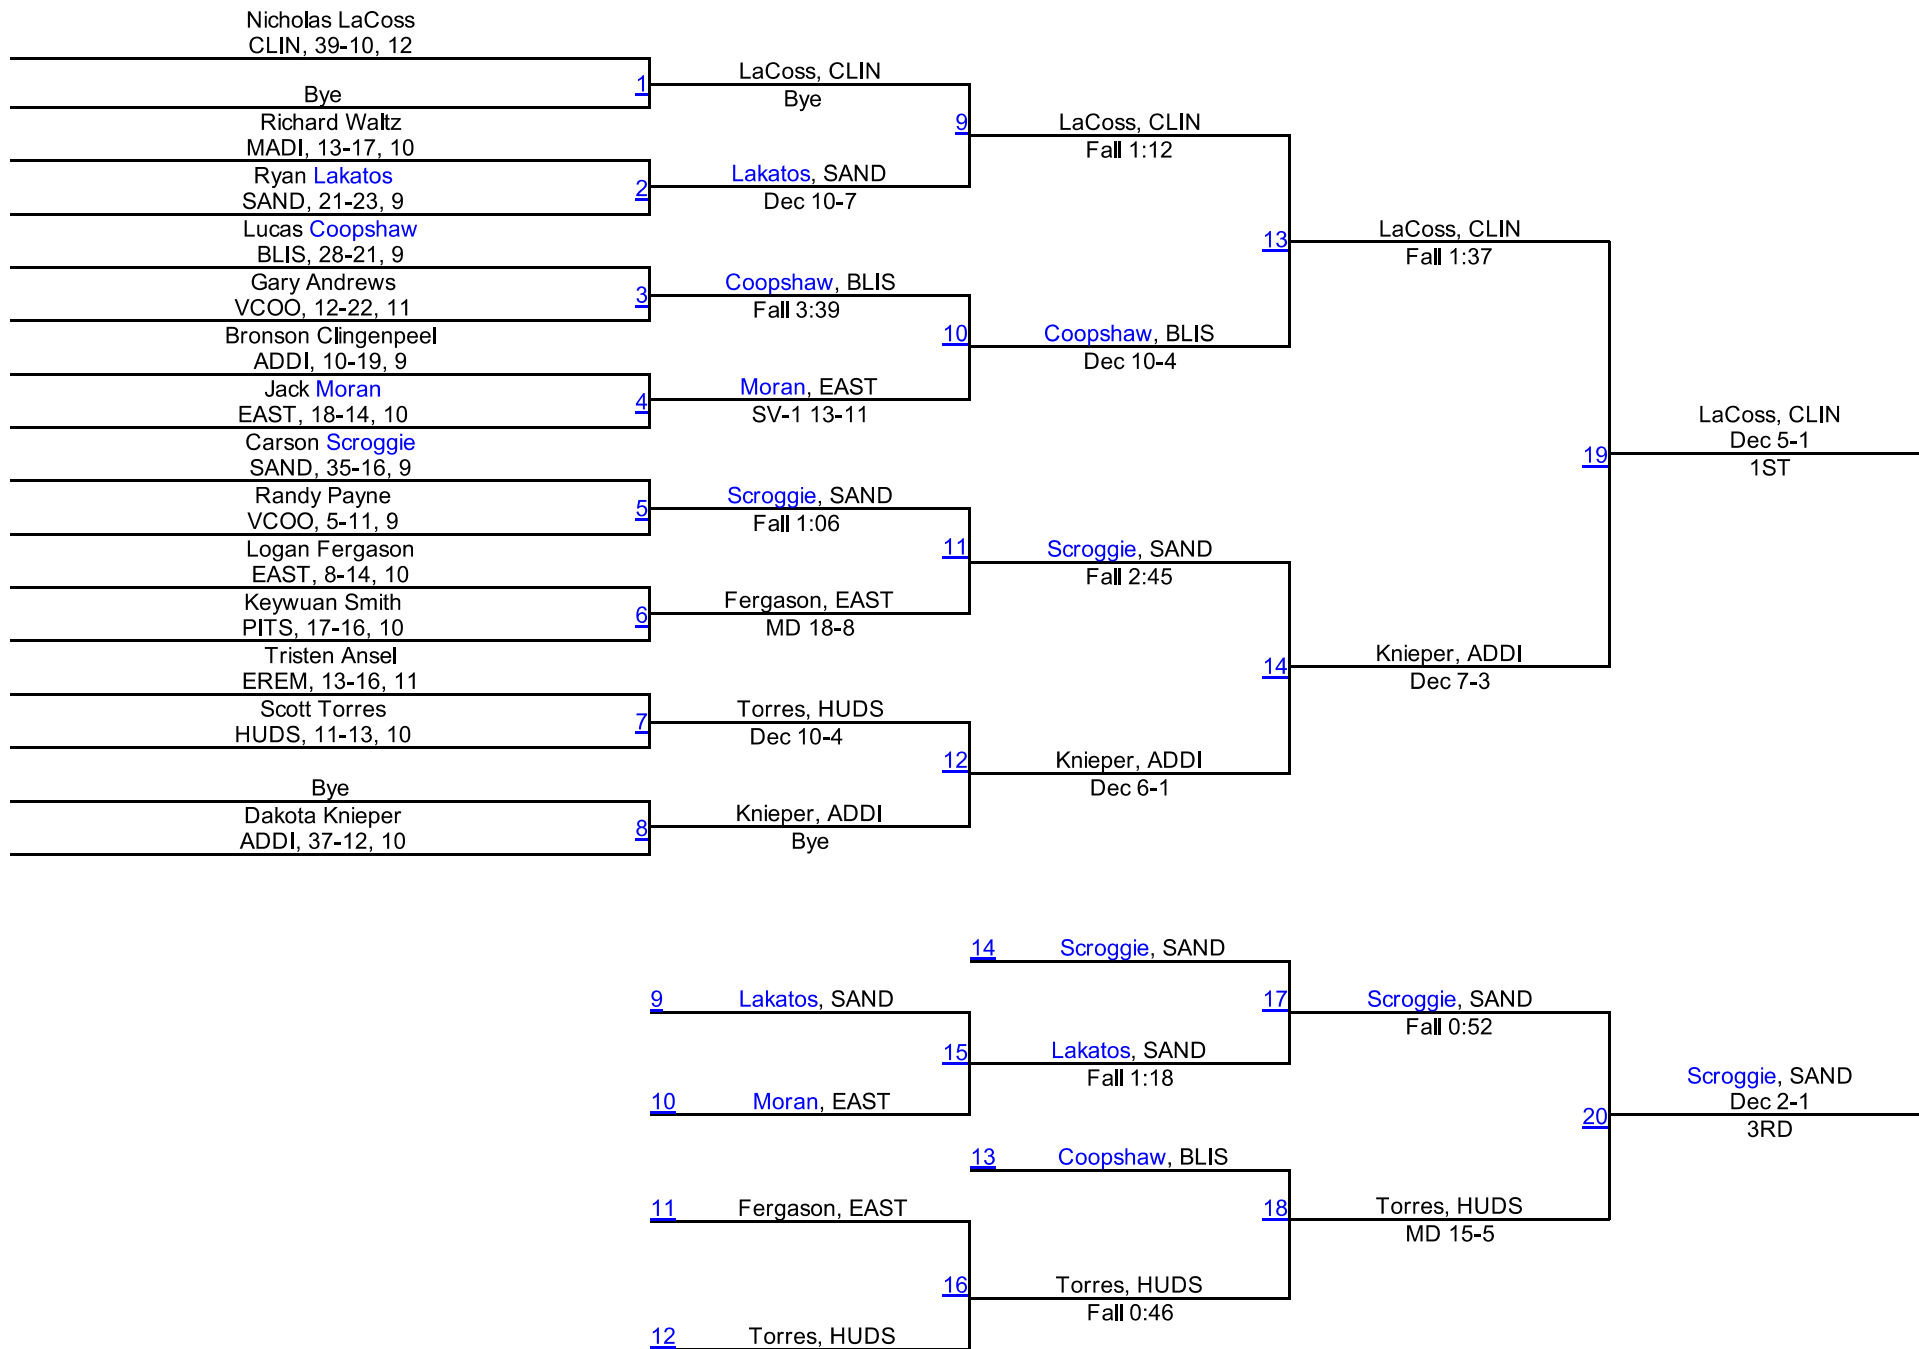

MHSAA District 31-4

130