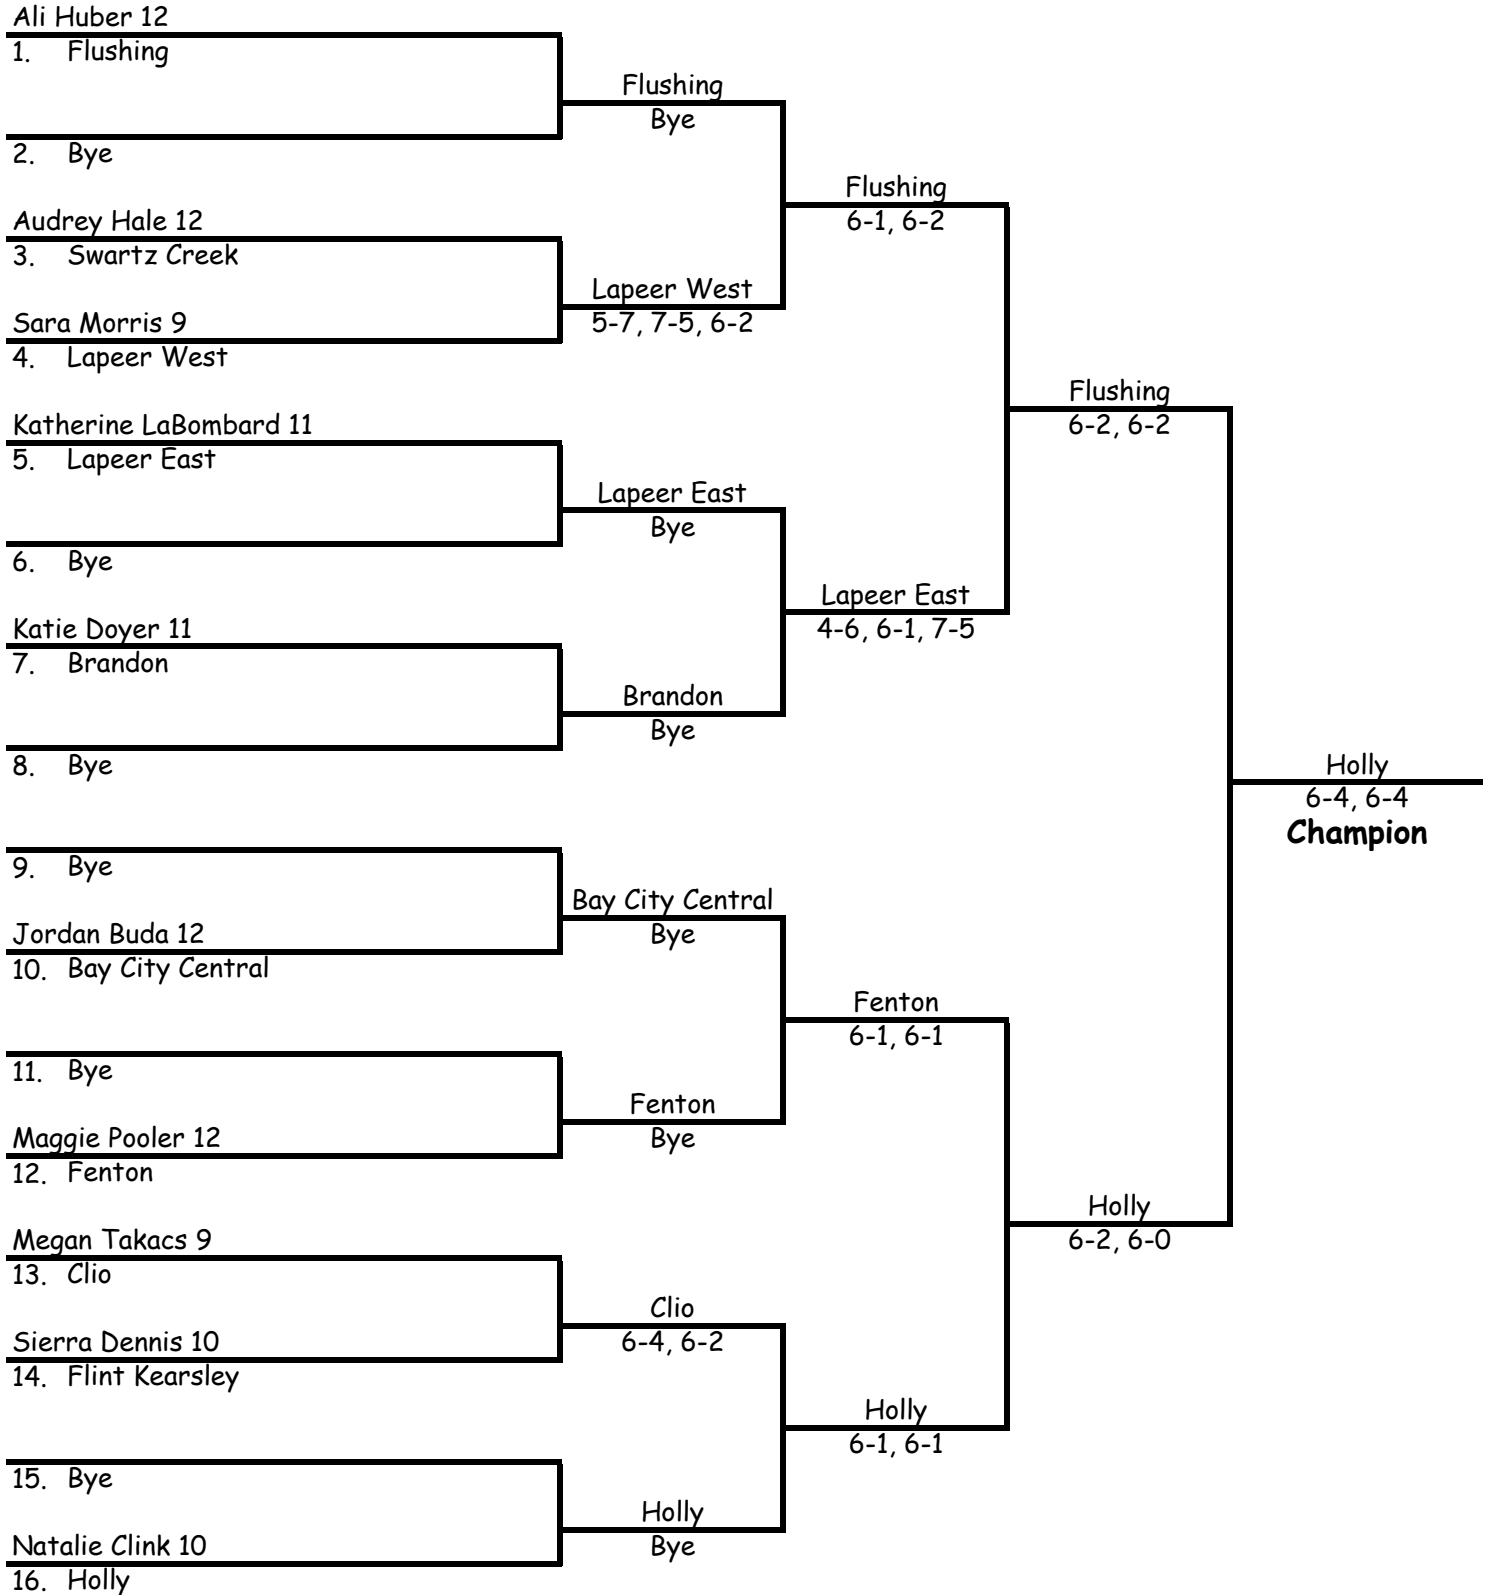

3 Singles Championship

Top 4 Seeds

1. - Flushing	- Ali Huber 12
2. - Holly	- Natalie Clink 10
3. - Fenton	- Maggie Pooler 12
4. - Lapeer East	- Katherine LaBombard 11