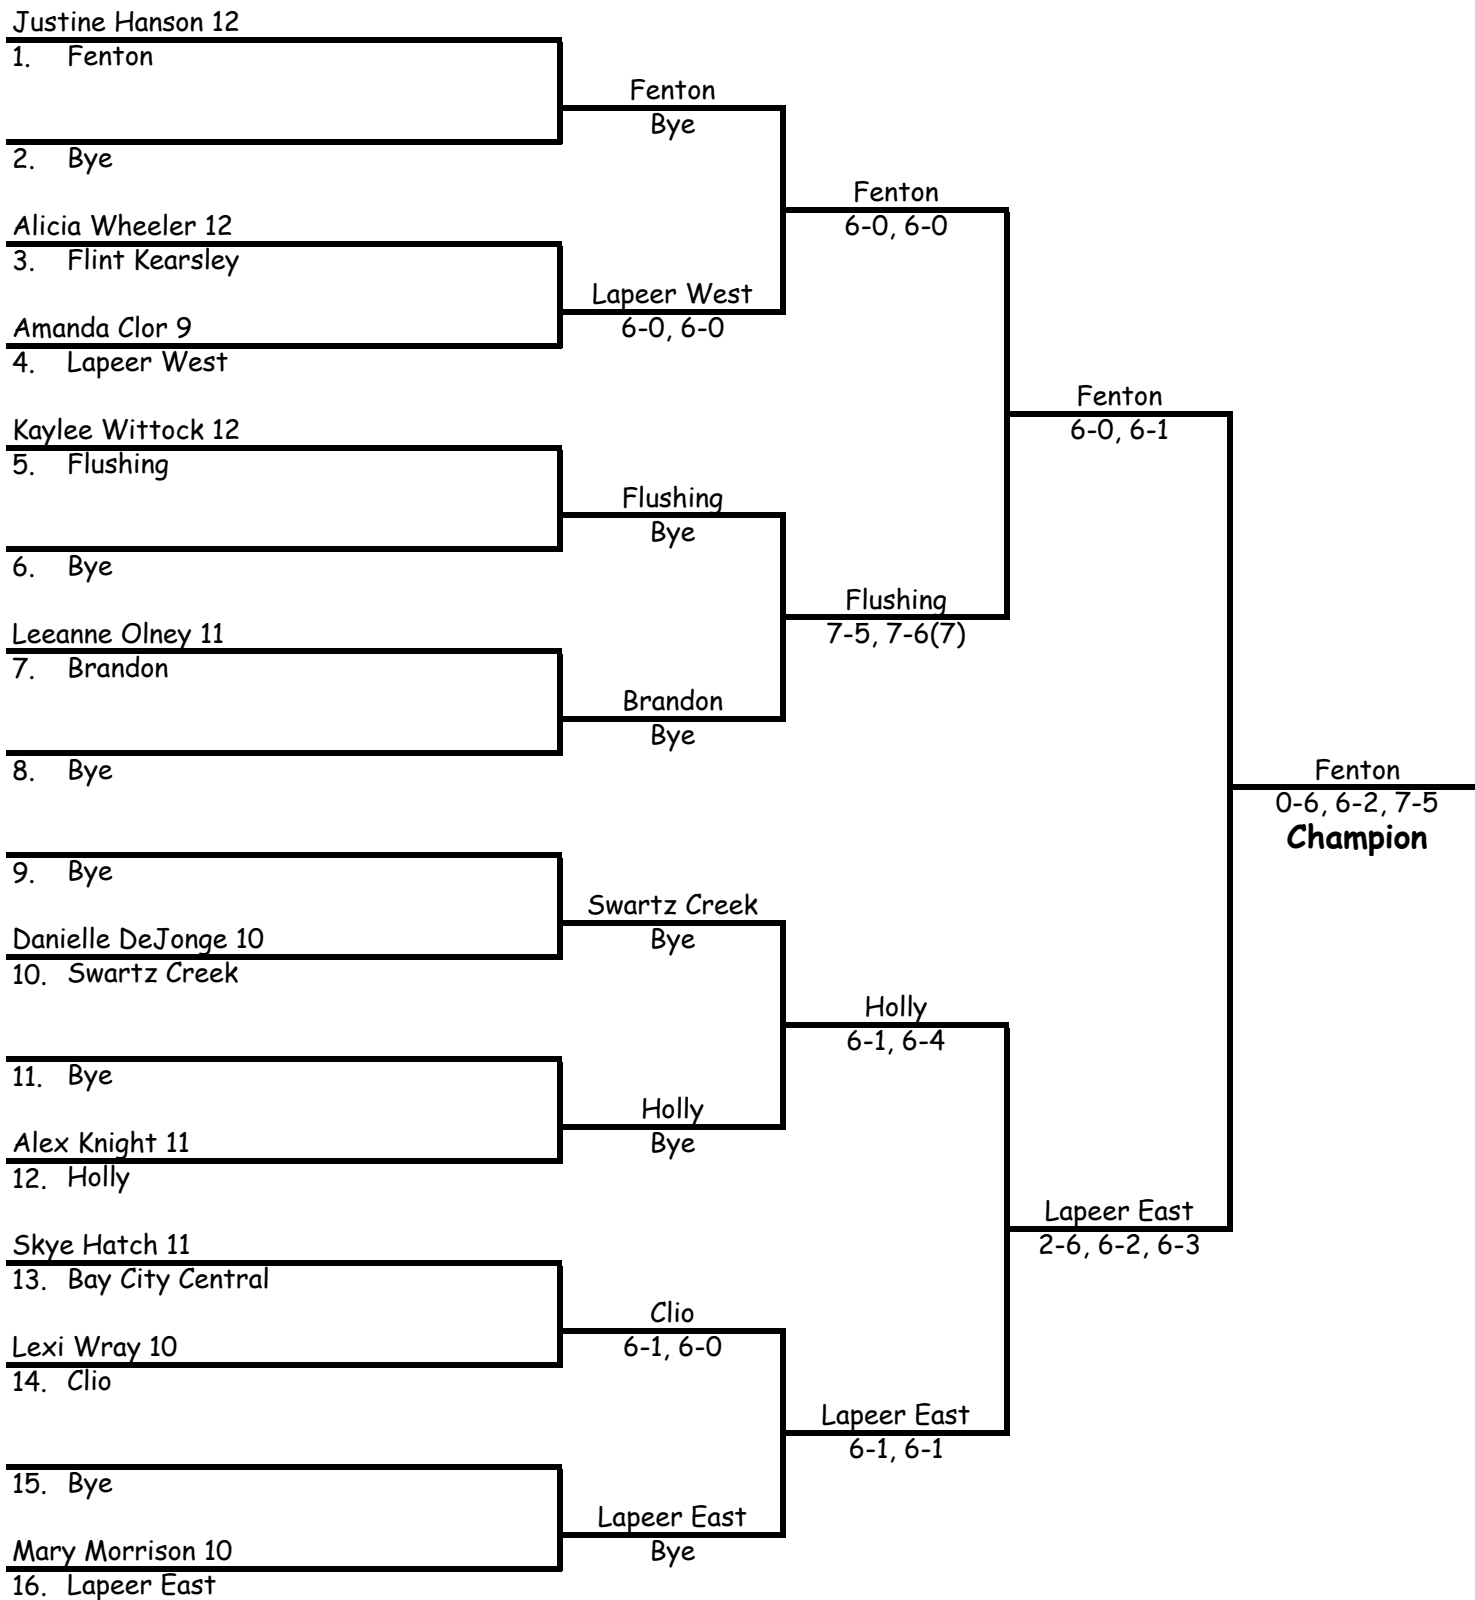

4 Singles Championship

Top 4 Seeds

1. - Fenton	- Justine Hanson 12
2. - Lapeer East	- Mary Morrison 10
3. - Holly	- Alex Knight 11
4. - Flushing	- Kaylee Wittock 12