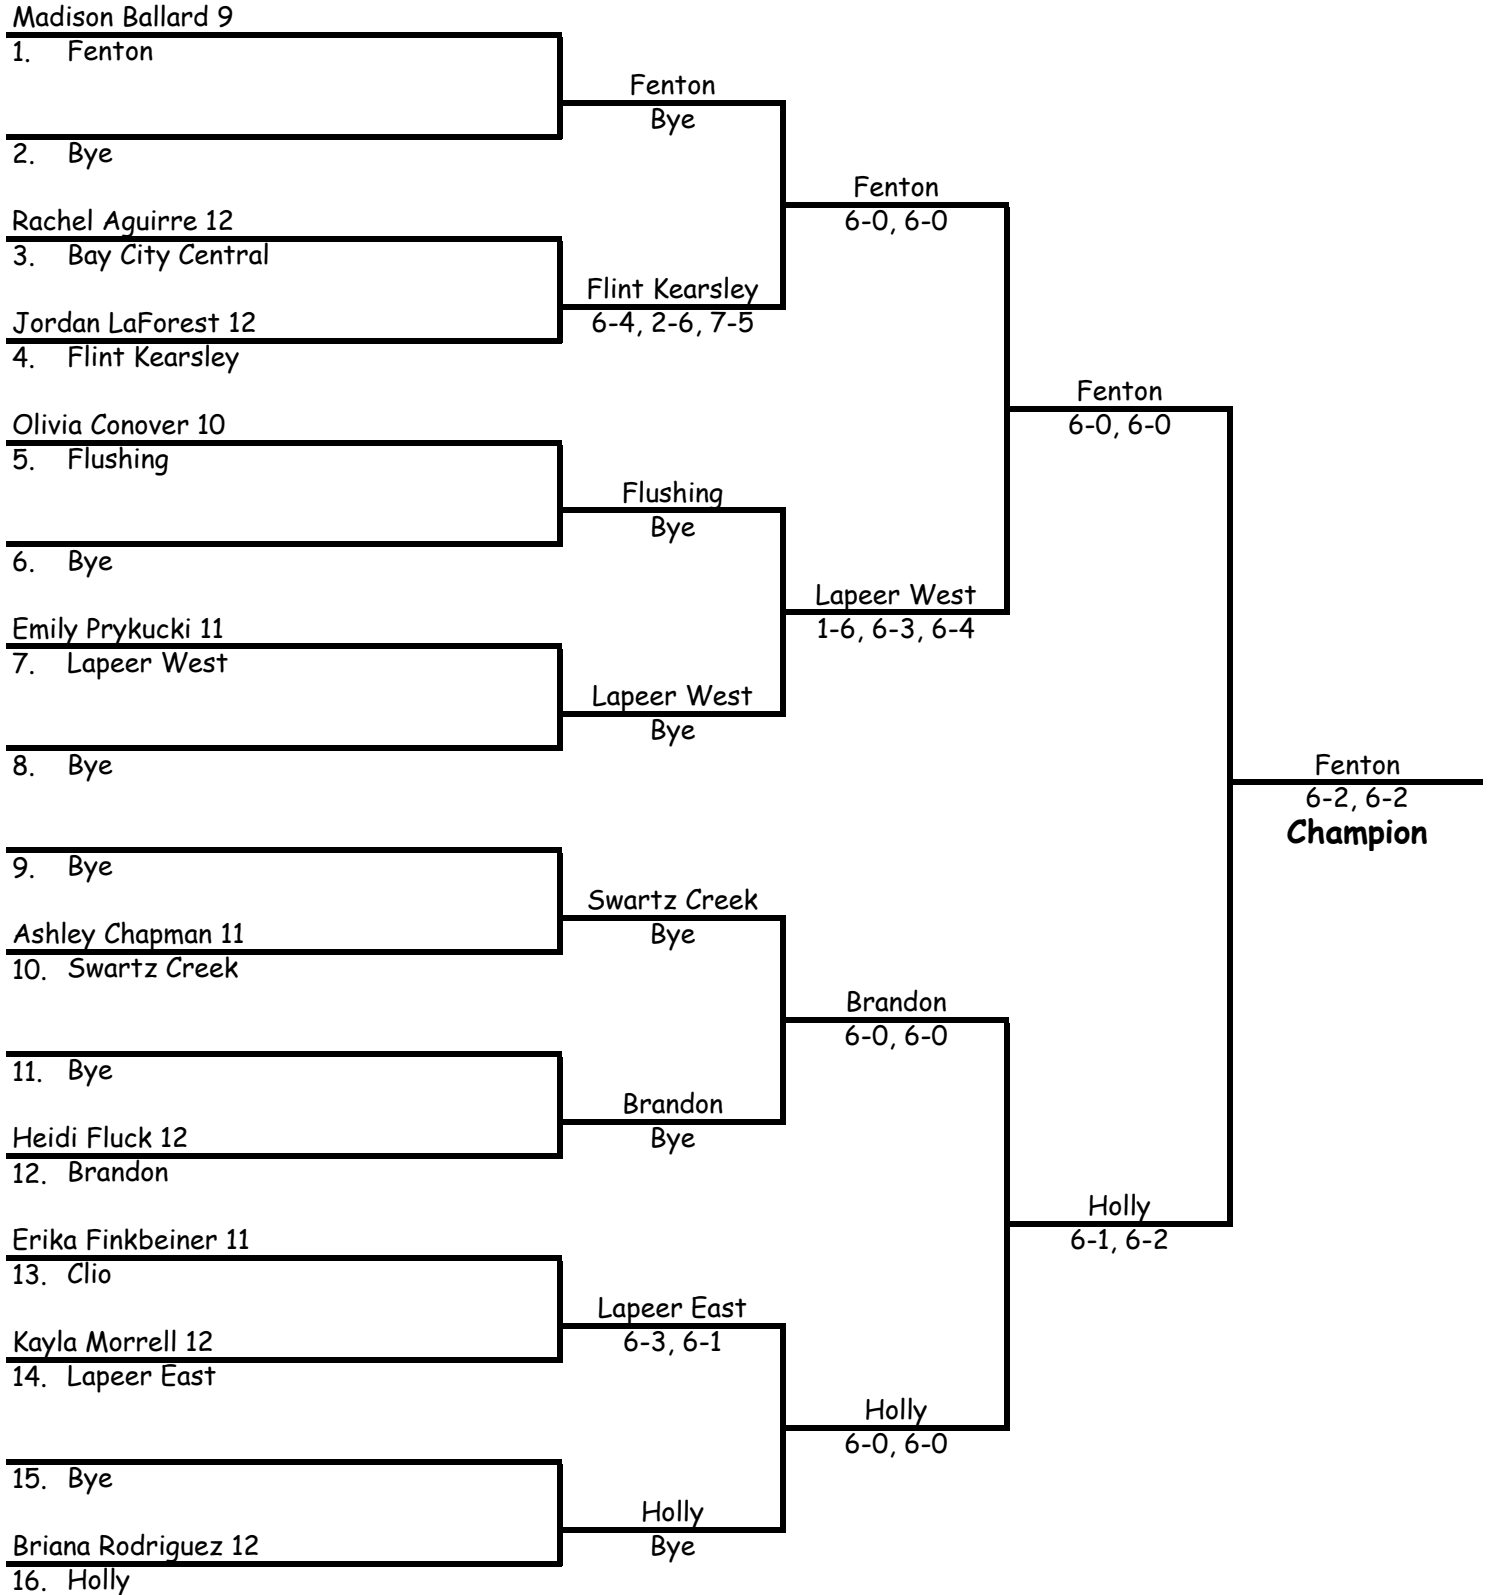

May 18, 2012

1 Singles Championship

Top 4 Seeds

1. - Fenton	- Madison Ballard 9
2. - Holly	- Briana Rodriguez 12
3. - Brandon	- Heidi Fluck 12
4. - Flushing	- Olivia Conover 10