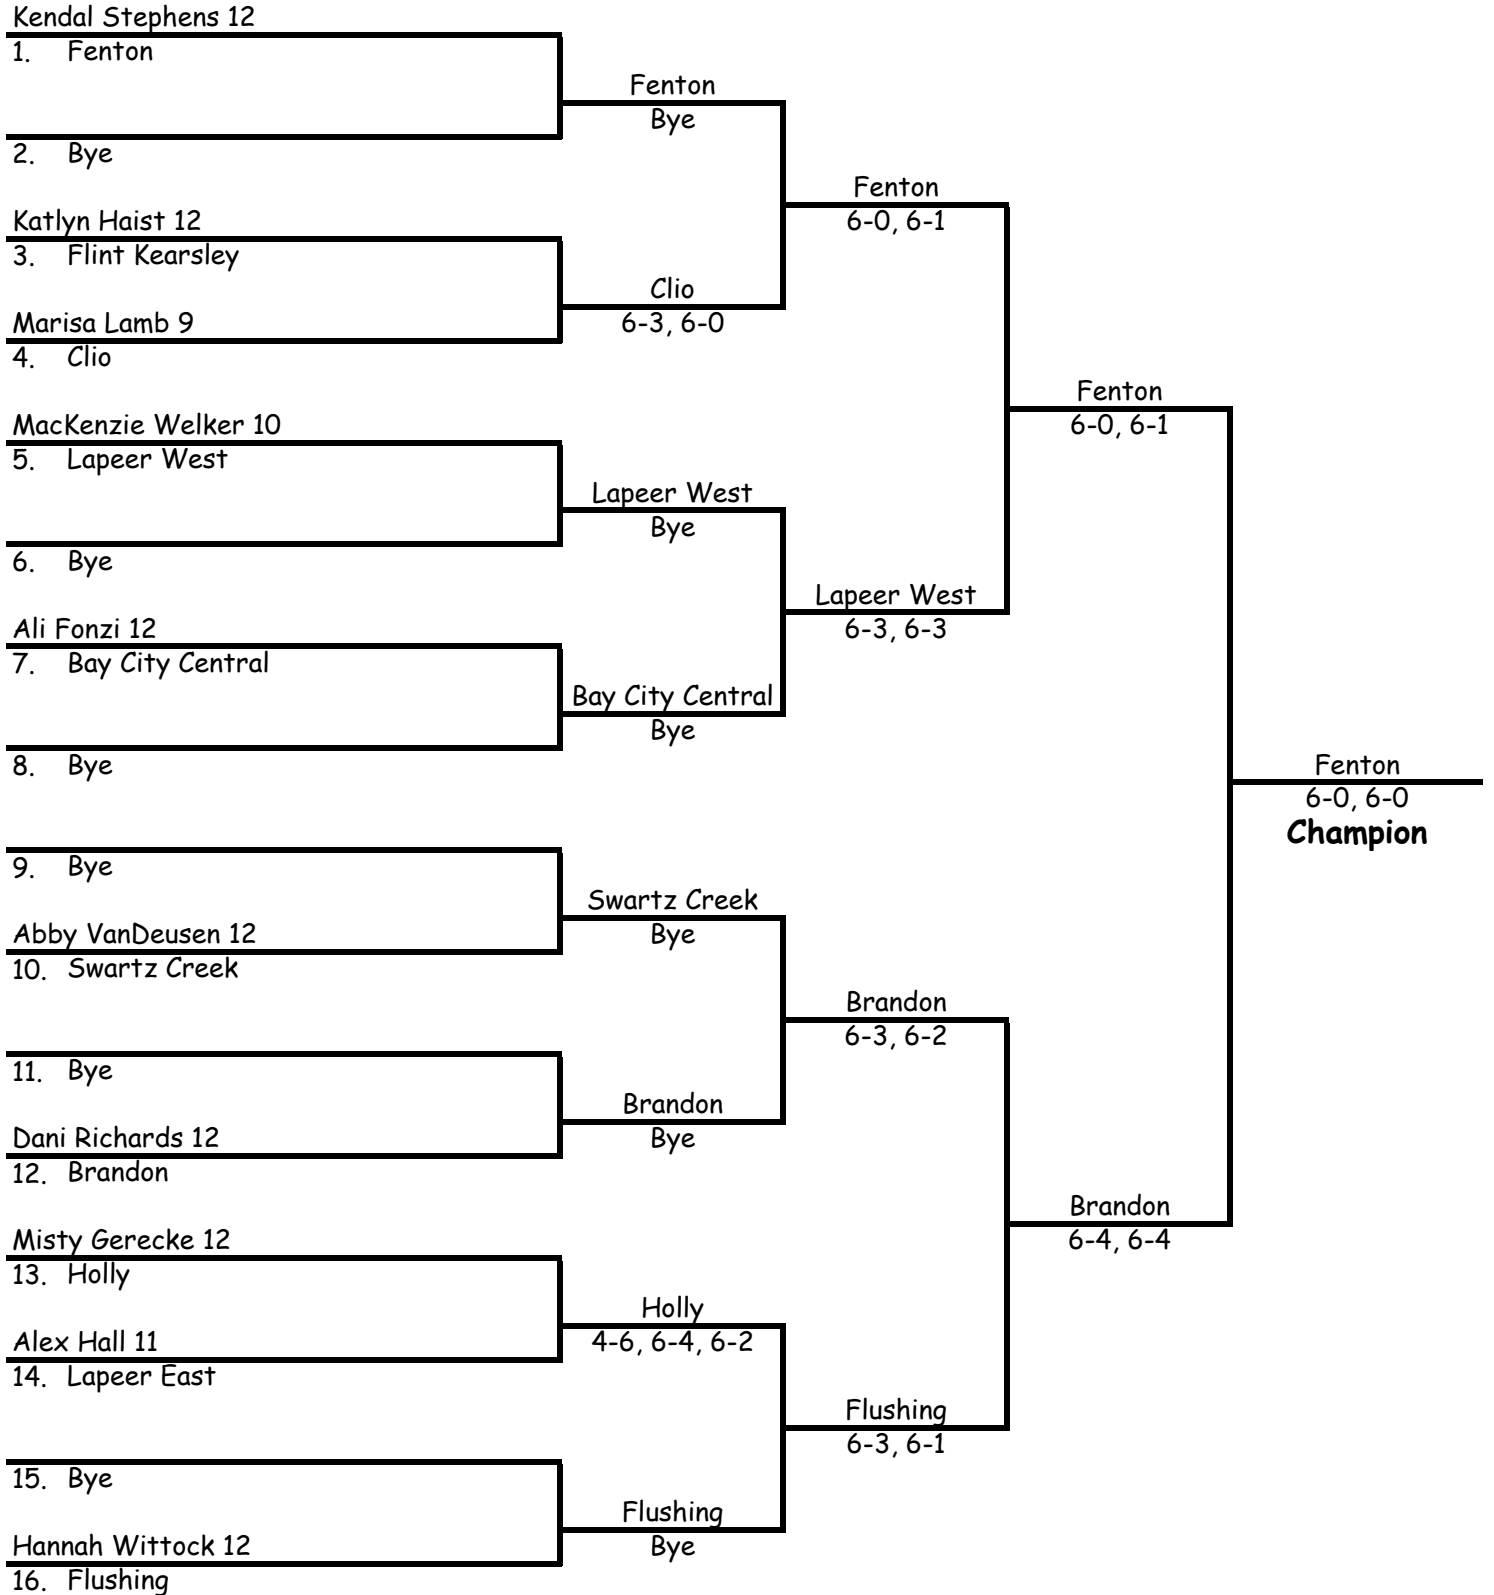

2 Singles Championship

Top 4 Seeds

1. - Fenton	- Kendal Stephens 12
2. - Flushing	- Hannah Wittock 12
3. - Brandon	- Dani Richards 12
4. - Lapeer West	- MacKenzie Welker 10