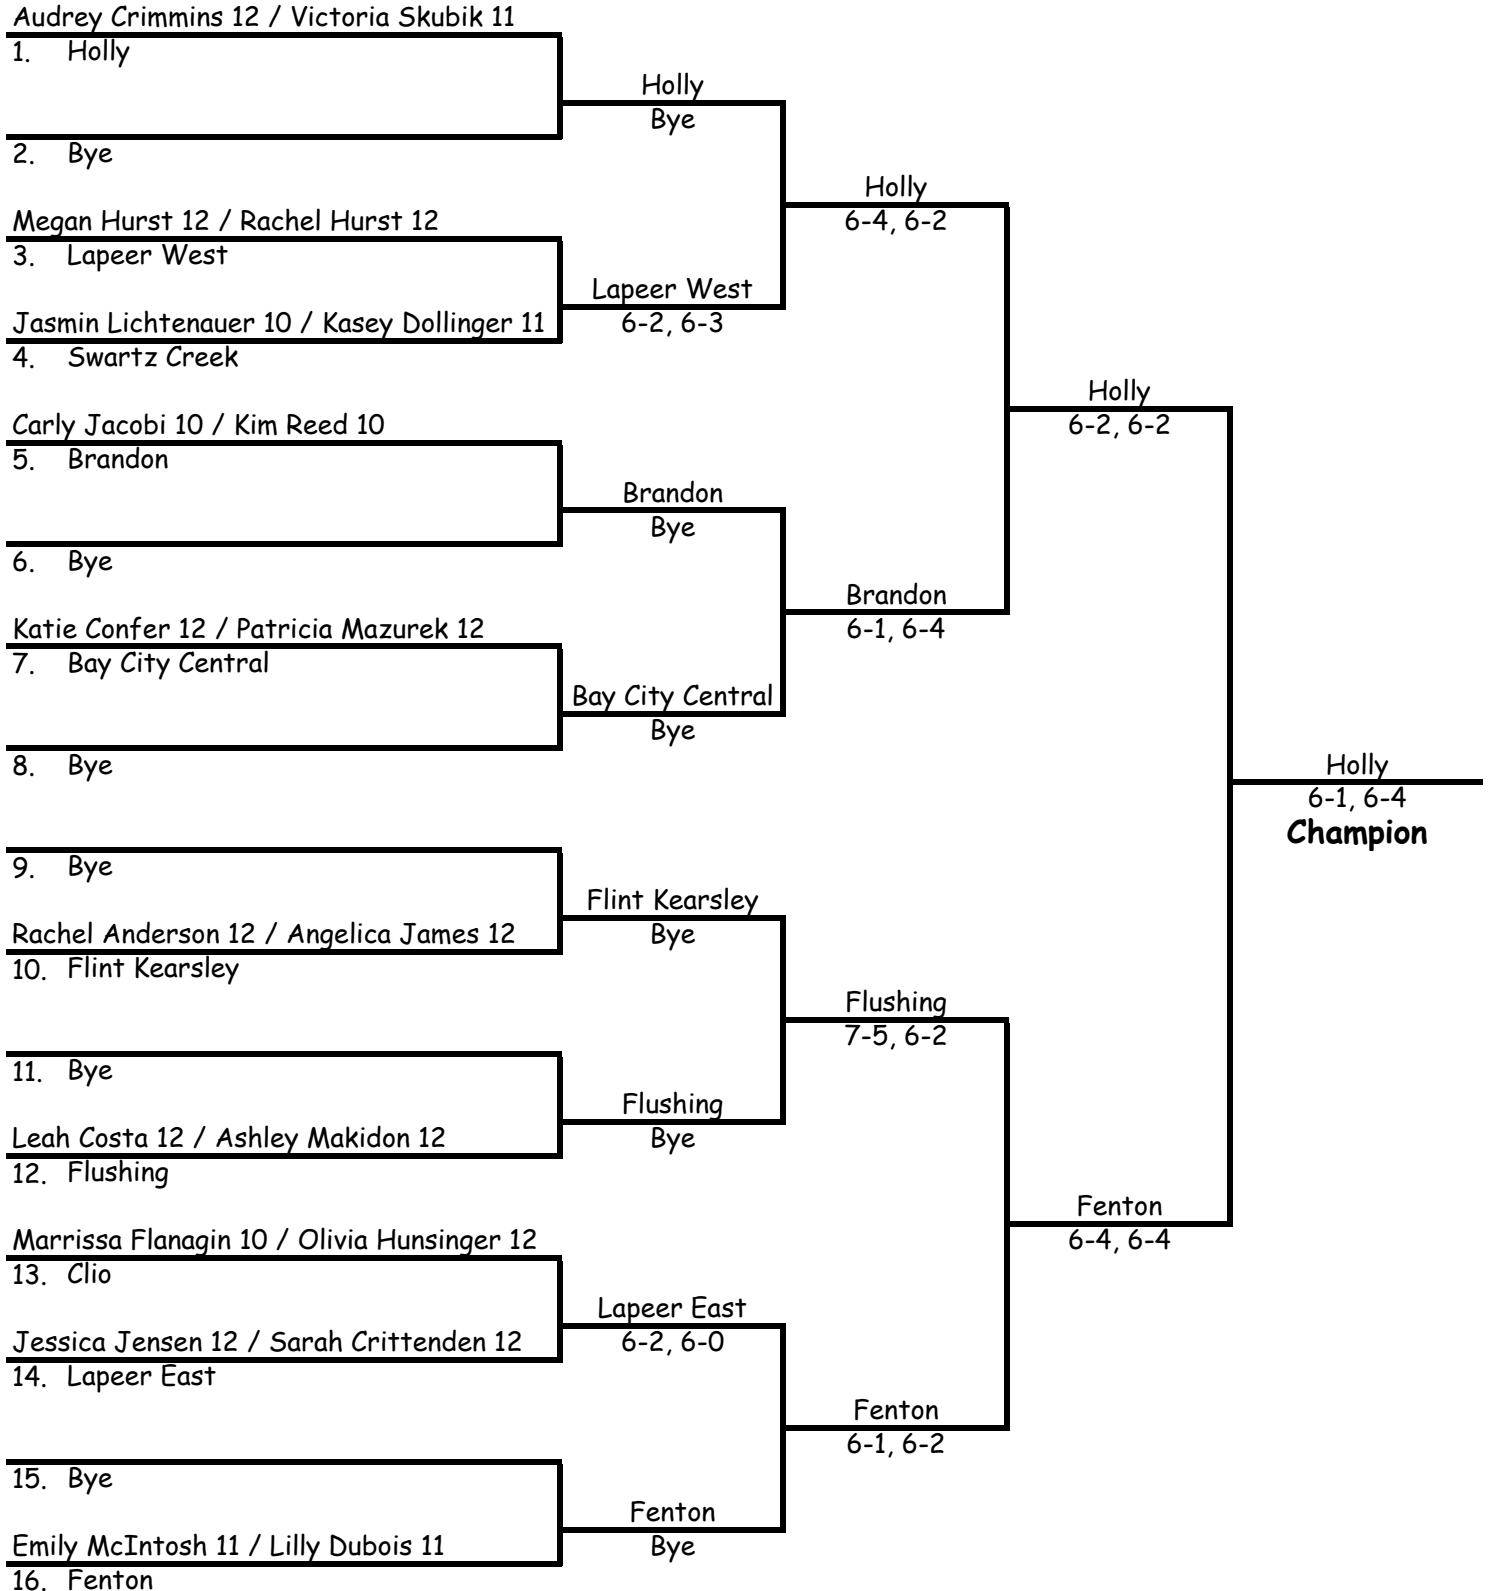

GIRLS TENNIS REGIONAL NO. 14-2

May 18, 2012

1 Doubles Championship

Top 4 Seeds

1. - Holly	- Audrey Crimmins 12 / Victoria Skubik 11
2. - Fenton	- Emily McIntosh 11 / Lilly Dubois 11
3. - Flushing	- Leah Costa 12 / Ashley Makidon 12
4. - Brandon	- Carly Jacobi 10 / Kim Reed 10