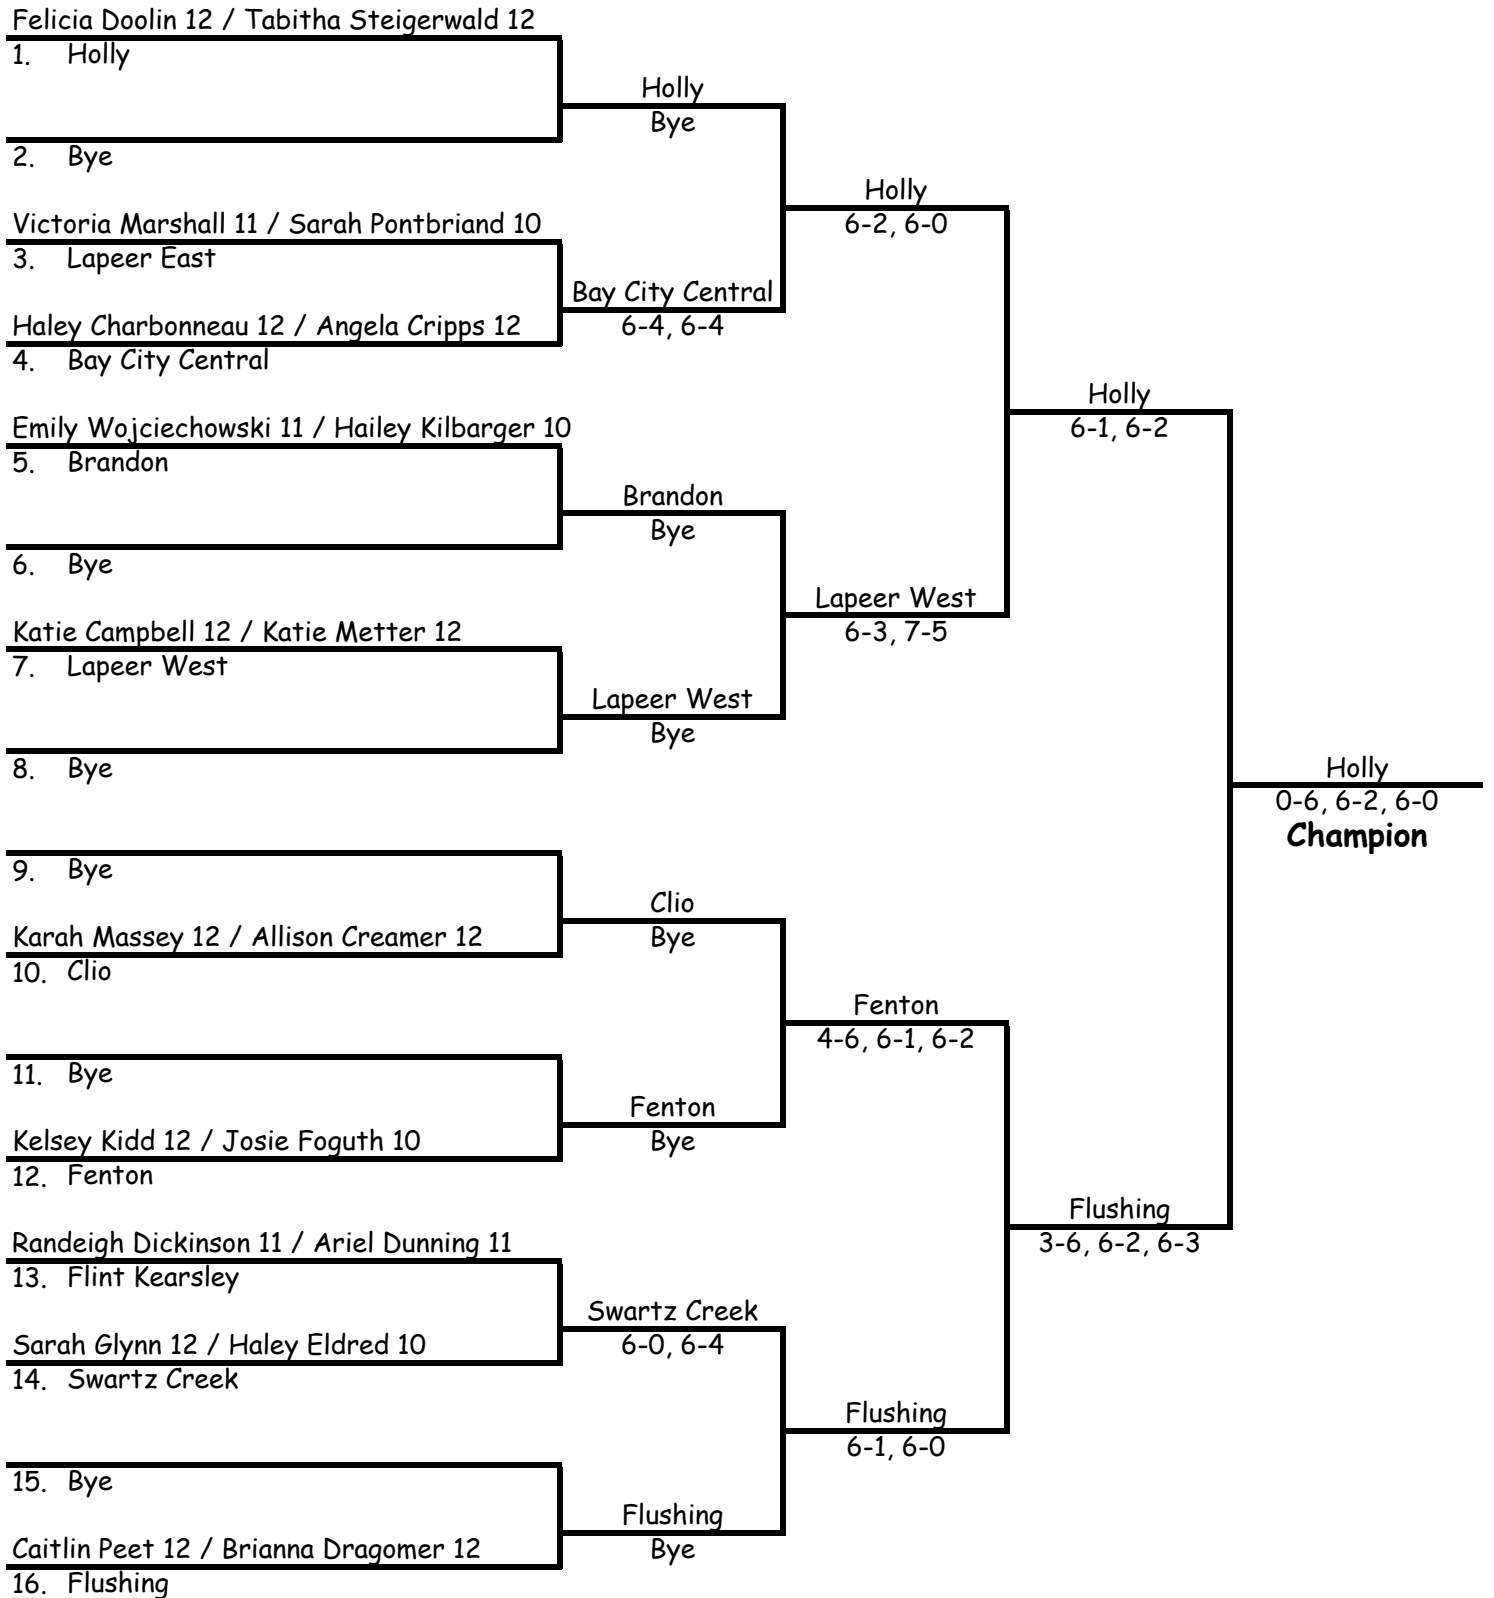

2 Doubles Championship

Top 4 Seeds

1. - Holly	- Felicia Doolin 12 / Tabitha Steigerwald 12
2. - Flushing	- Caitlin Peet 12 / Brianna Dragomer 12
3. - Fenton	- Kelsey Kidd 12 / Josie Foguth 10
4. - Brandon	- Emily Wojciechowski 11 / Hailey Kilbarger 10