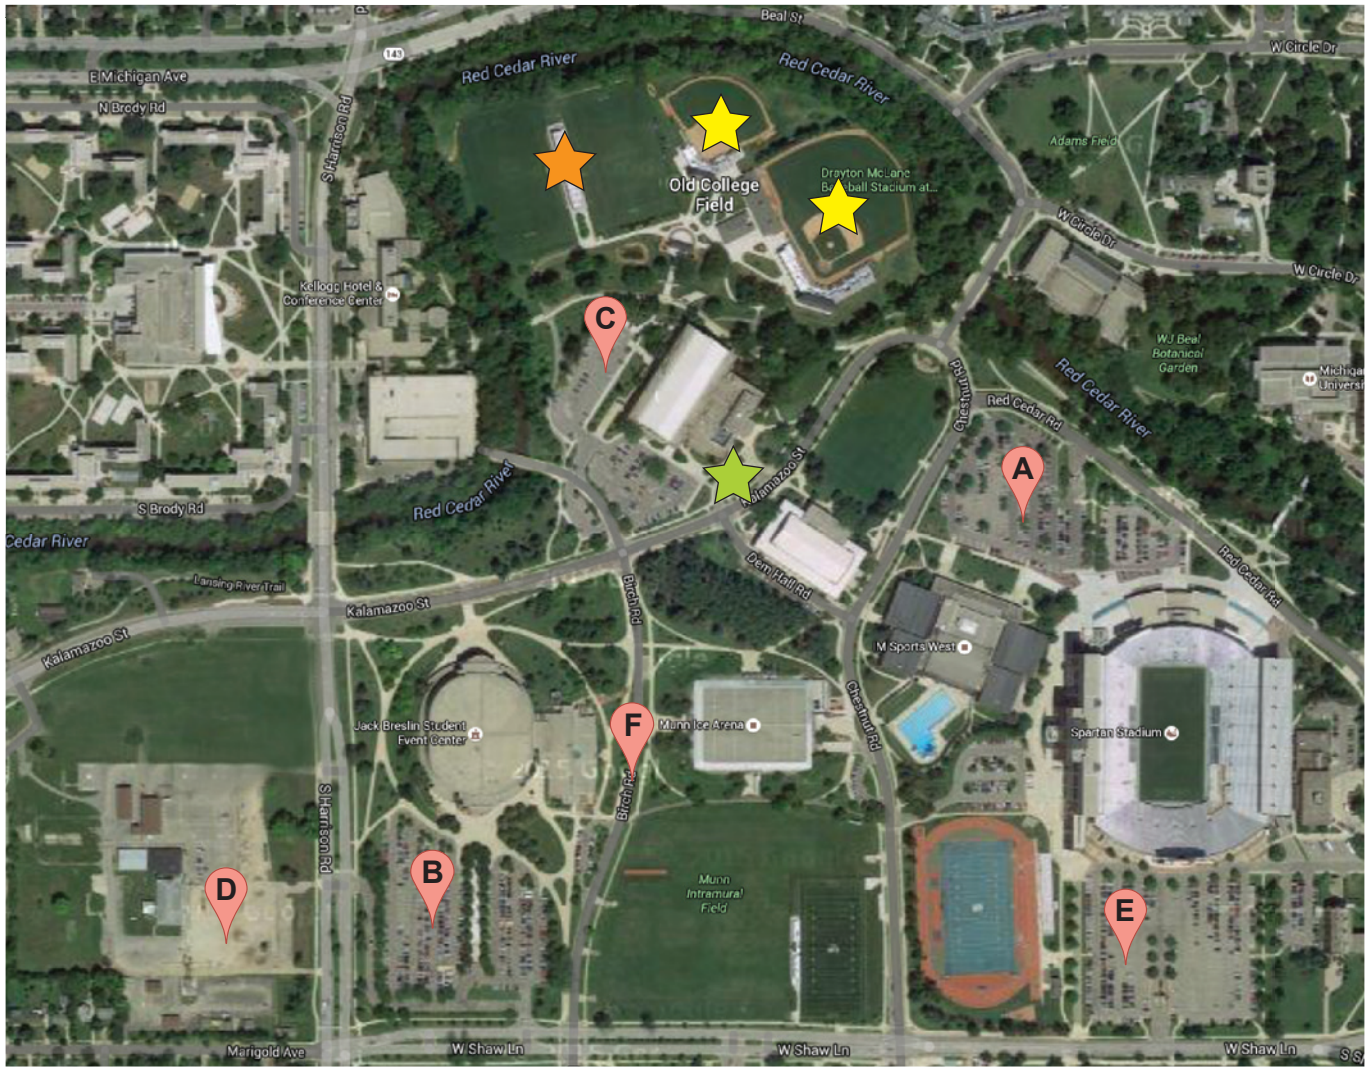

MHSAA BASEBALL, SOFTBALL AND SOCCER PARKING

- A Lot 62W & 62E North Stadium**
Thu. & Fri. \$.80/half hour
Sat. \$5 event parking
- B Lot 63W & 63E South Breslin Lot**
Thu. & Fri. \$.80/half hour
Sat. \$5 event parking
- C Lot 67 – Jenison Lot**
Pass lot - only for staff & volunteers
\$5 - Handicap/Disabled Parking
- D Ramp 7 – off Harrison**
Thu.–Sat. \$5 event parking
- E Lot 79 – South Stadium**
(Only accessible from Shaw Ln.)
Thu. & Fri. \$.80/half hour
Sat. \$5 event parking
- F Team Bus Parking**
Birch closed to through traffic

- McLane/Secchia Stadium**
- DeMartin Soccer Stadium**
- Team Drop Off**