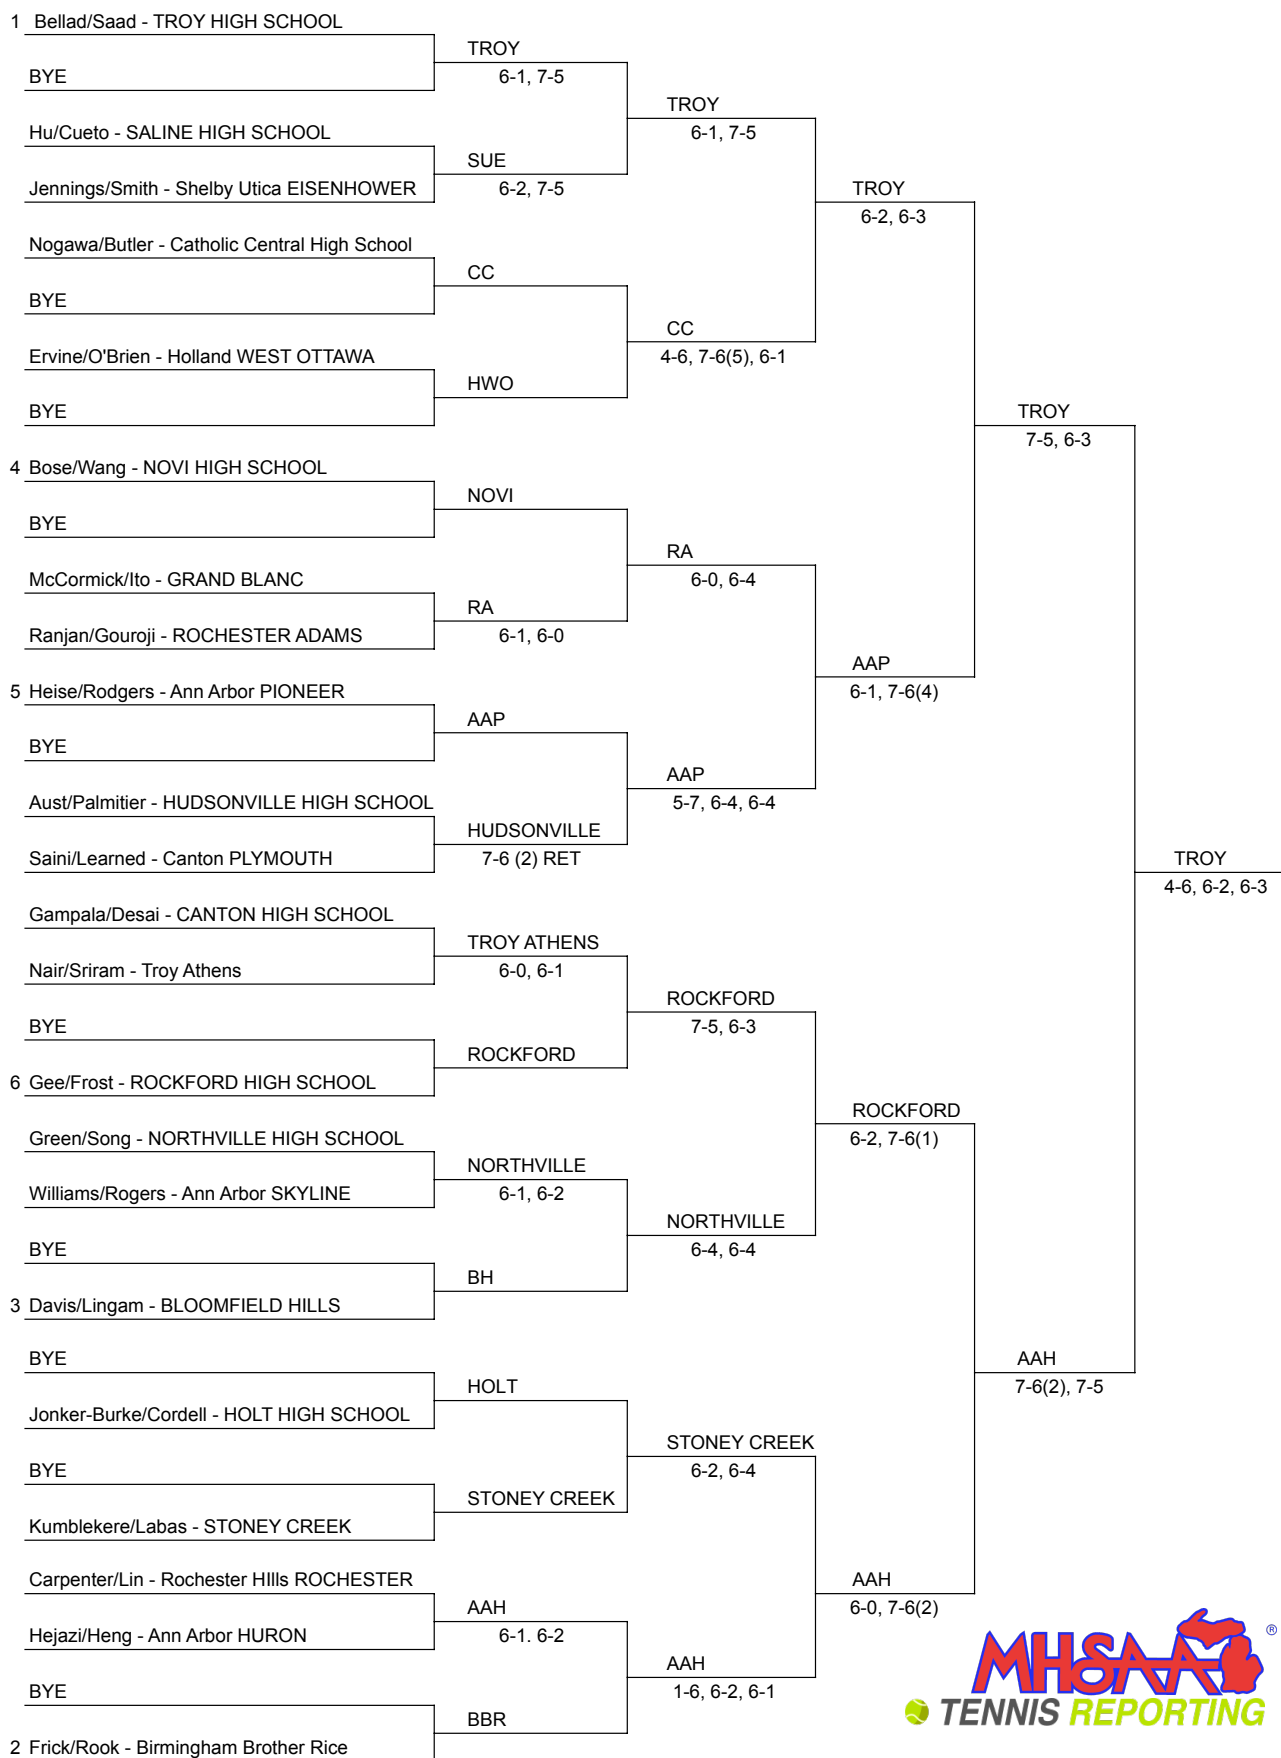

Team Name	Team Point
TROY HIGH SCHOOL	30
BLOOMFIELD HILLS	26
NORTHVILLE HIGH SCHOOL	23
NOVI HIGH SCHOOL	21
Ann Arbor PIONEER	17
Ann Arbor HURON HIGH SCHOOL	12
Troy Athens HIGH SCHOOL	11
Catholic Central High School	11
Rochester Hills ROCHESTER	10
Bloomfield Hills - Birmingham Brother Rice	9
ROCHESTER ADAMS HIGH SCHOOL	9
HUDSONVILLE HIGH SCHOOL	8
Ann Arbor SKYLINE	6
Rochester Hills STONEY CREEK	6
ROCKFORD HIGH SCHOOL	6
Holland WEST OTTAWA	6
Shelby Township Utica EISENHOWER	5
Canton PLYMOUTH	3
SALINE HIGH SCHOOL	3
HOLT HIGH SCHOOL	3
GRAND BLANC	2
CANTON HIGH SCHOOL	2
GRANDVILLE HIGH SCHOOL	2
Sterling Heights Stevenson	1
Lansing Christian School	0
PORT HURON NORTHERN HIGH SCHOOL	0

MHSAA LP Division 1 Boys Tennis Finals

MHSAA LP Division 1 Boys Tennis Finals

MHSAA LP Division 1 Boys Tennis Finals

MHSAA LP Division 1 Boys Tennis Finals

MHSAA LP Division 1 Boys Tennis Finals

MHSAA LP Division 1 Boys Tennis Finals

MHSAA LP Division 1 Boys Tennis Finals