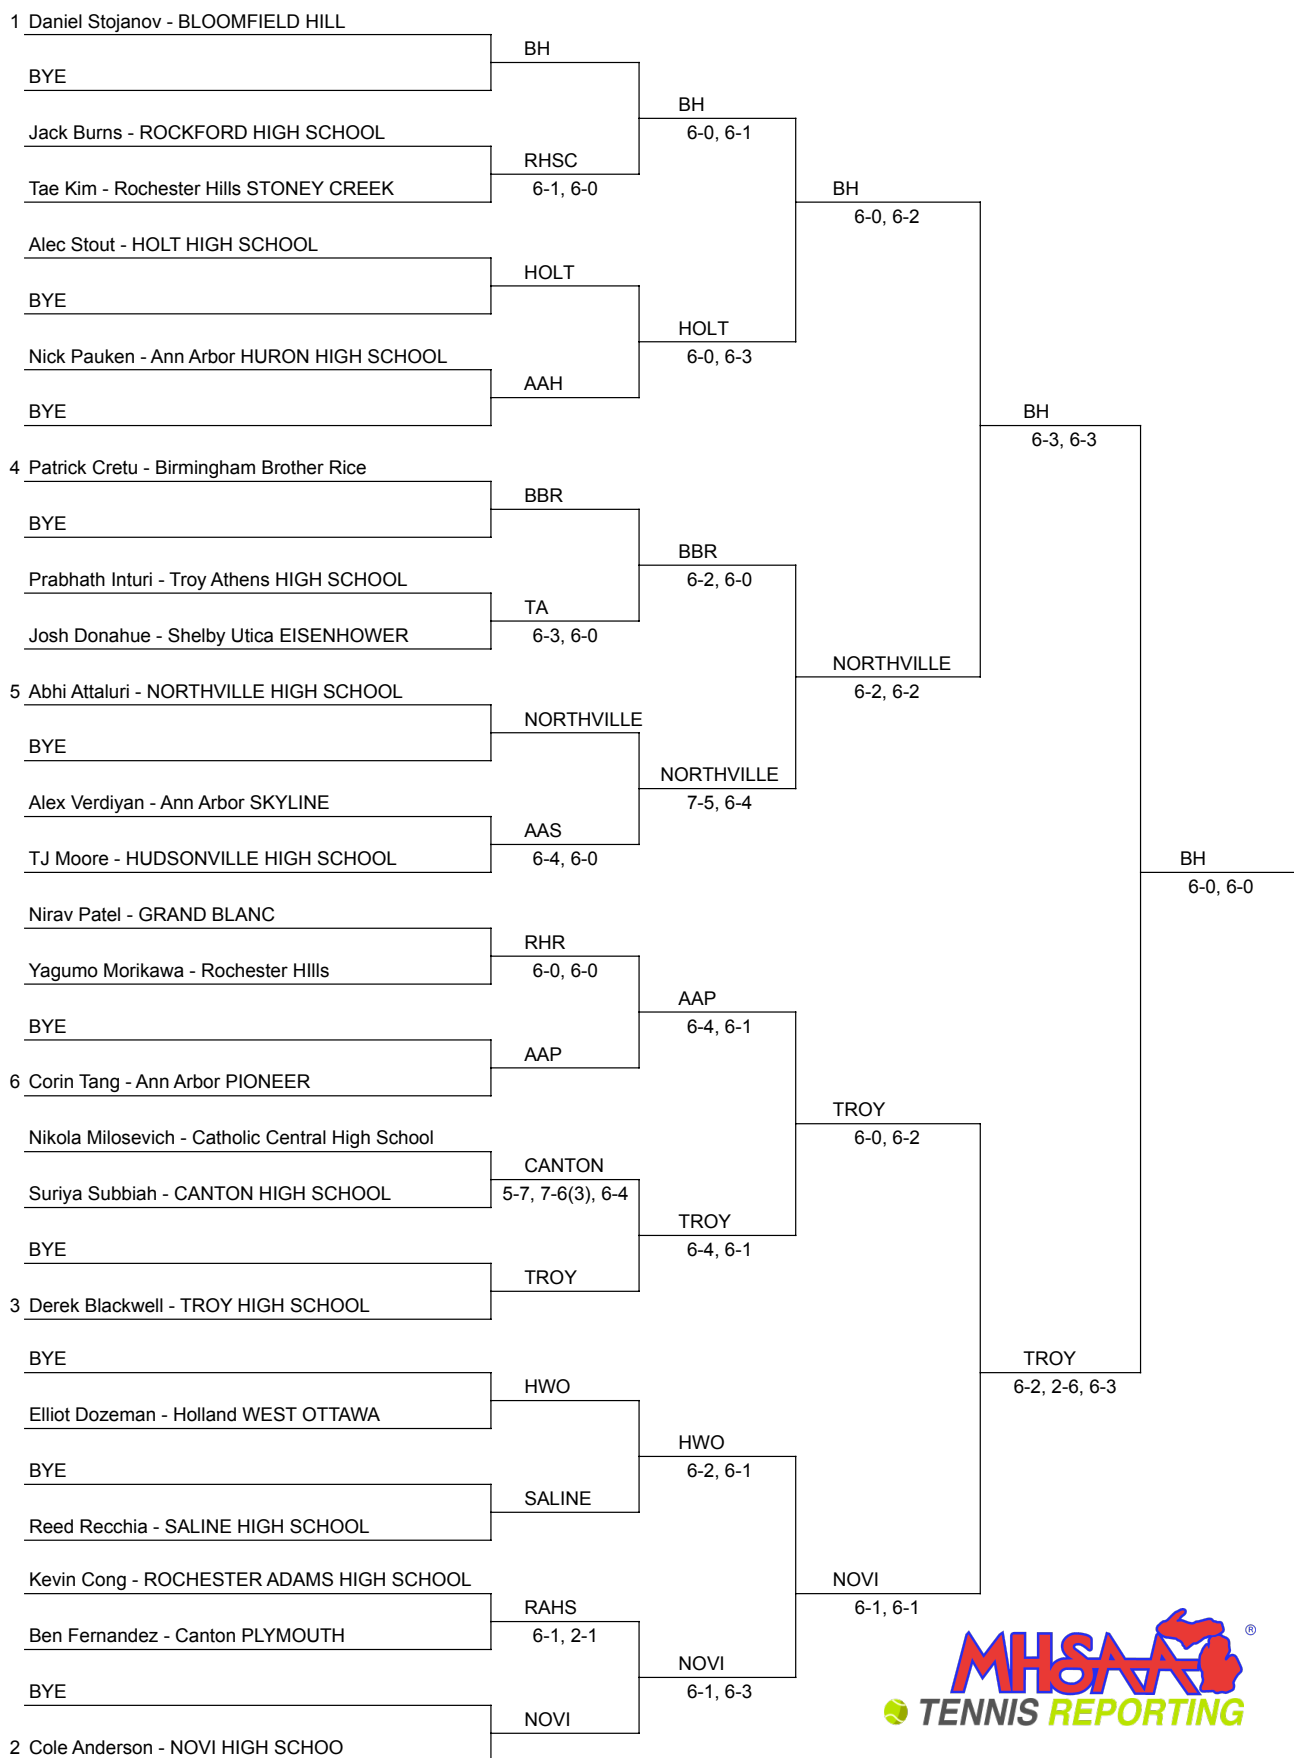

Team Name	Team Point
TROY HIGH SCHOOL	30
BLOOMFIELD HILLS	26
NORTHVILLE HIGH SCHOOL	23
NOVI HIGH SCHOOL	21
Ann Arbor PIONEER	17
Ann Arbor HURON HIGH SCHOOL	12
Troy Athens HIGH SCHOOL	11
Catholic Central High School	11
Rochester Hills ROCHESTER	10
Bloomfield Hills - Birmingham Brother Rice	9
ROCHESTER ADAMS HIGH SCHOOL	9
HUDSONVILLE HIGH SCHOOL	8
Ann Arbor SKYLINE	6
Rochester Hills STONEY CREEK	6
ROCKFORD HIGH SCHOOL	6
Holland WEST OTTAWA	6
Shelby Township Utica EISENHOWER	5
Canton PLYMOUTH	3
SALINE HIGH SCHOOL	3
HOLT HIGH SCHOOL	3
GRAND BLANC	2
CANTON HIGH SCHOOL	2
GRANDVILLE HIGH SCHOOL	2
Sterling Heights Stevenson	1
Lansing Christian School	0
PORT HURON NORTHERN HIGH SCHOOL	0

MHSAA LP Division 1 Boys Tennis Finals

MHSAA LP Division 1 Boys Tennis Finals

MHSAA LP Division 1 Boys Tennis Finals

MHSAA LP Division 1 Boys Tennis Finals

MHSAA LP Division 1 Boys Tennis Finals

MHSAA LP Division 1 Boys Tennis Finals