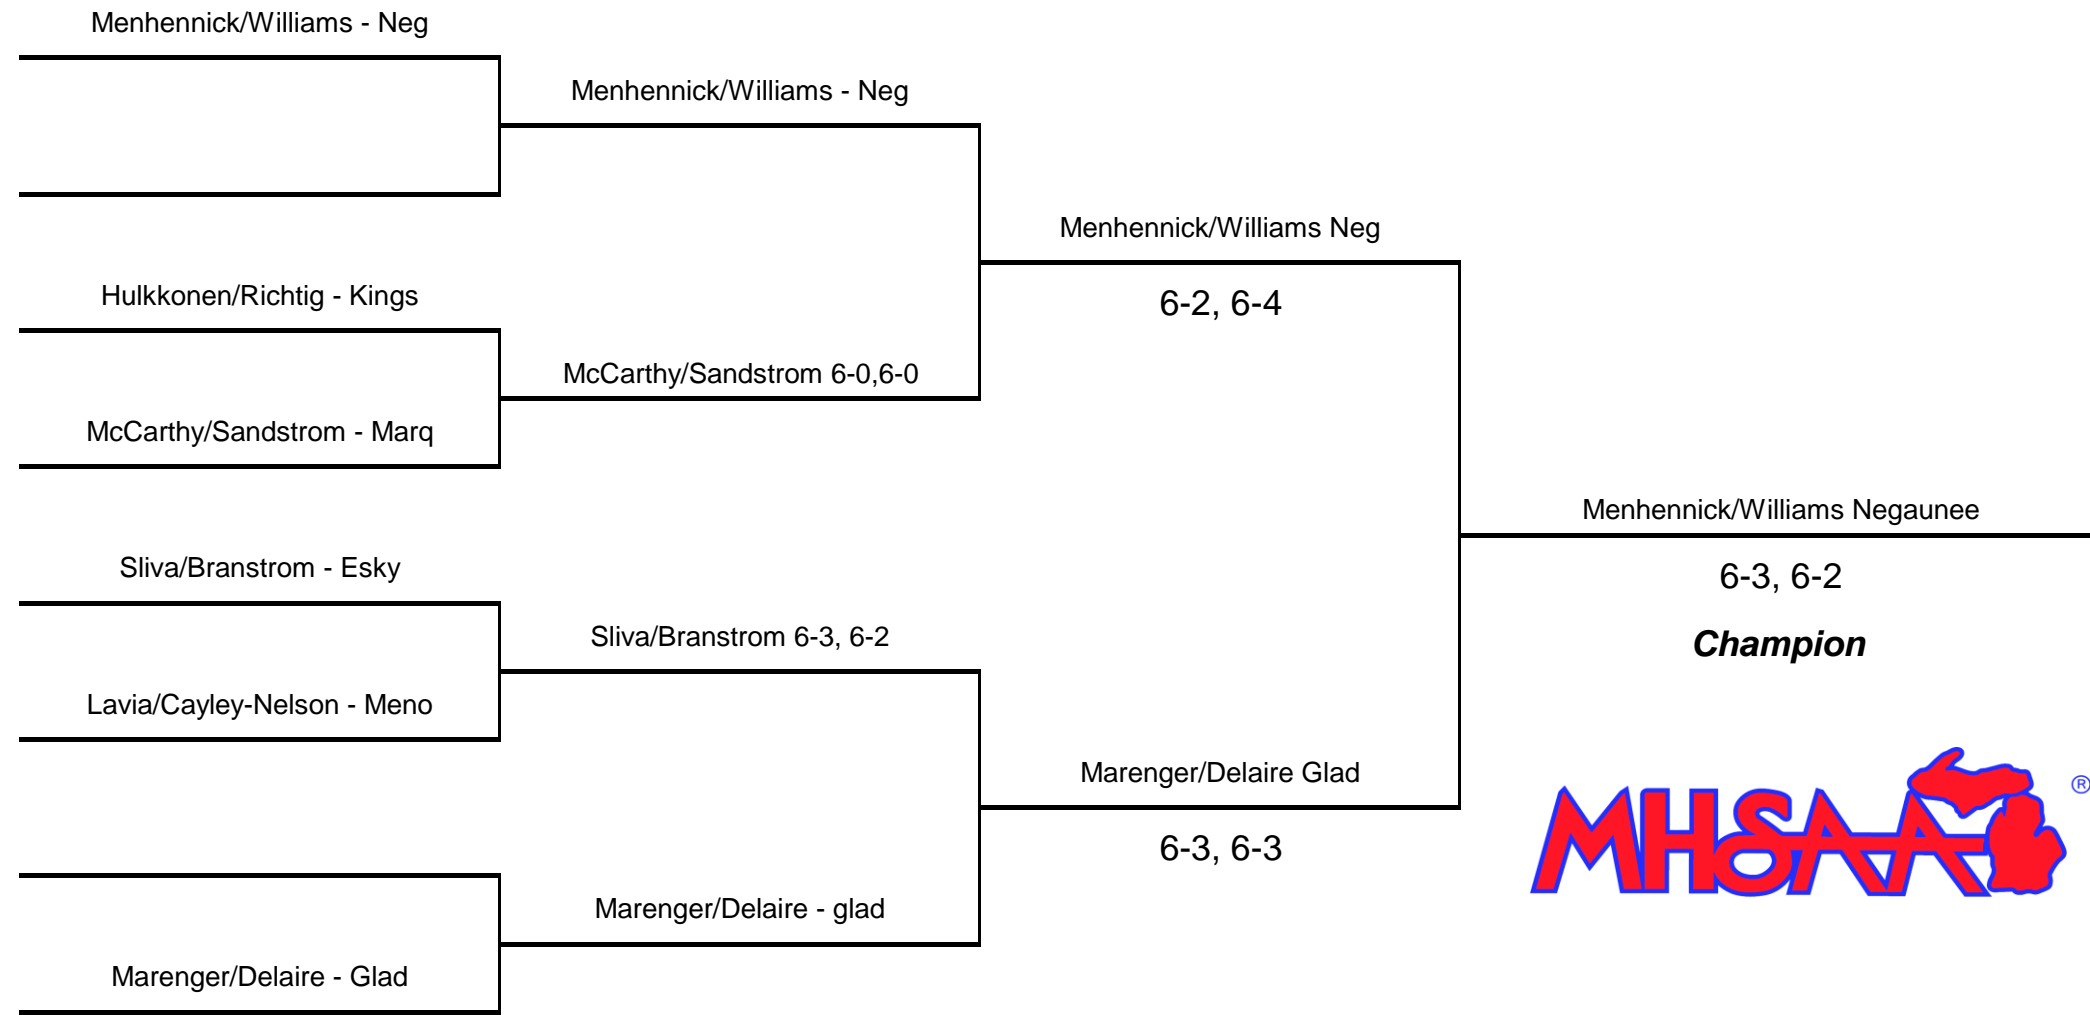

#2 DOUBLES

ESC	GLAD	KING	MQT	MEN	NEG