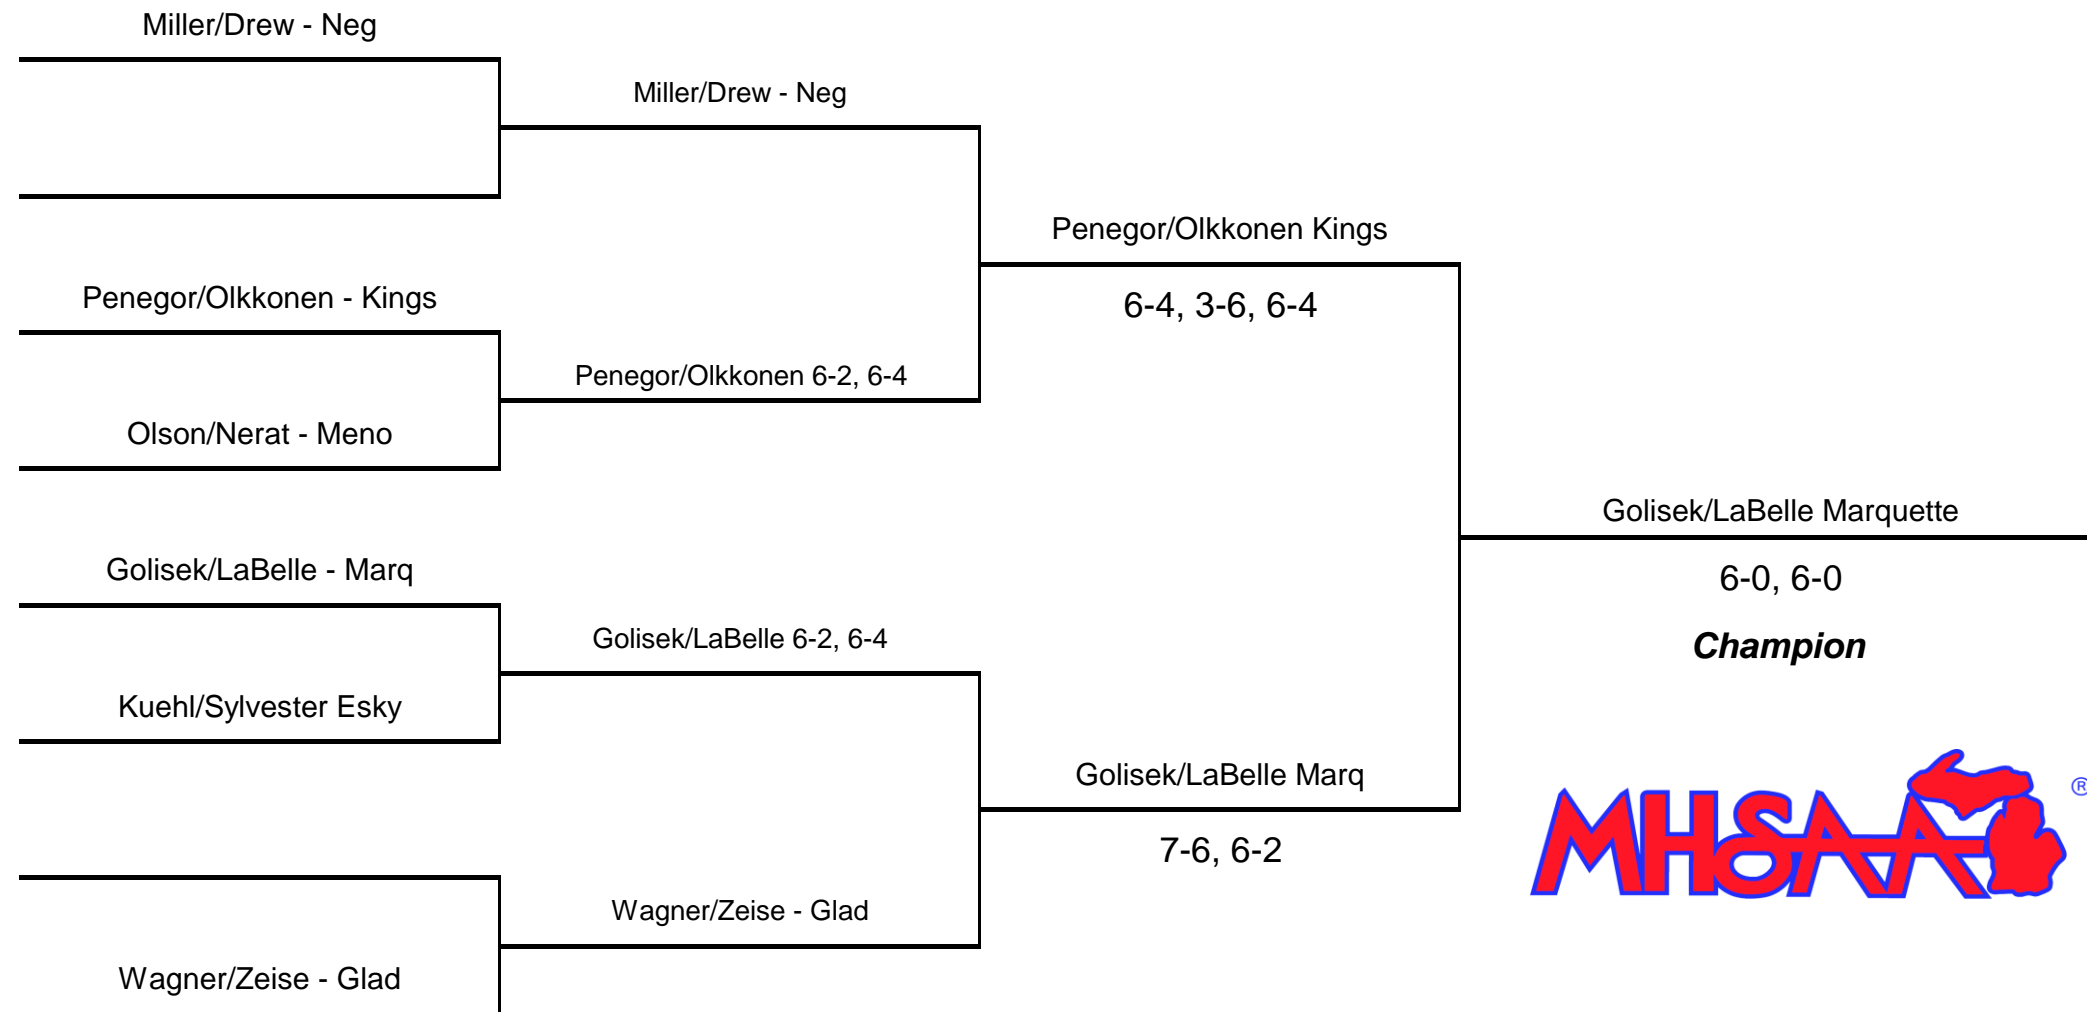

#4 DOUBLES

ESKY	GLAD	KING	MQT	MEN	NEG