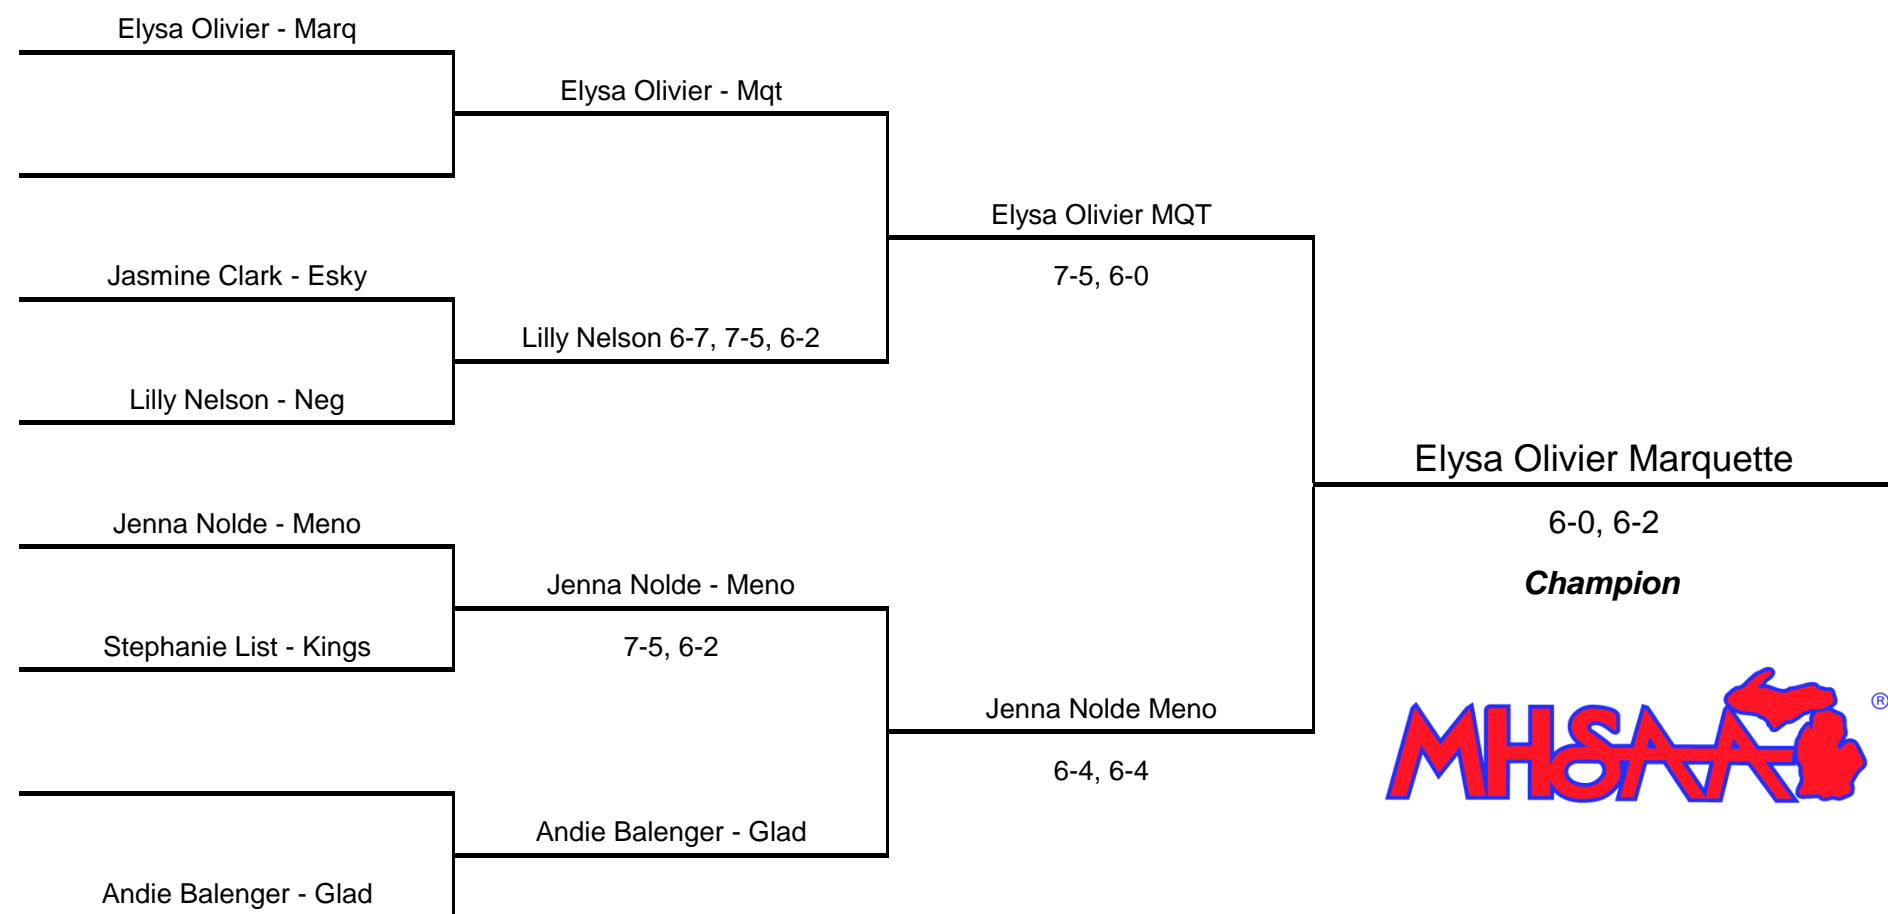

#1 SINGLES

ESC	GLAD	KING	MQT	MEN	NEG