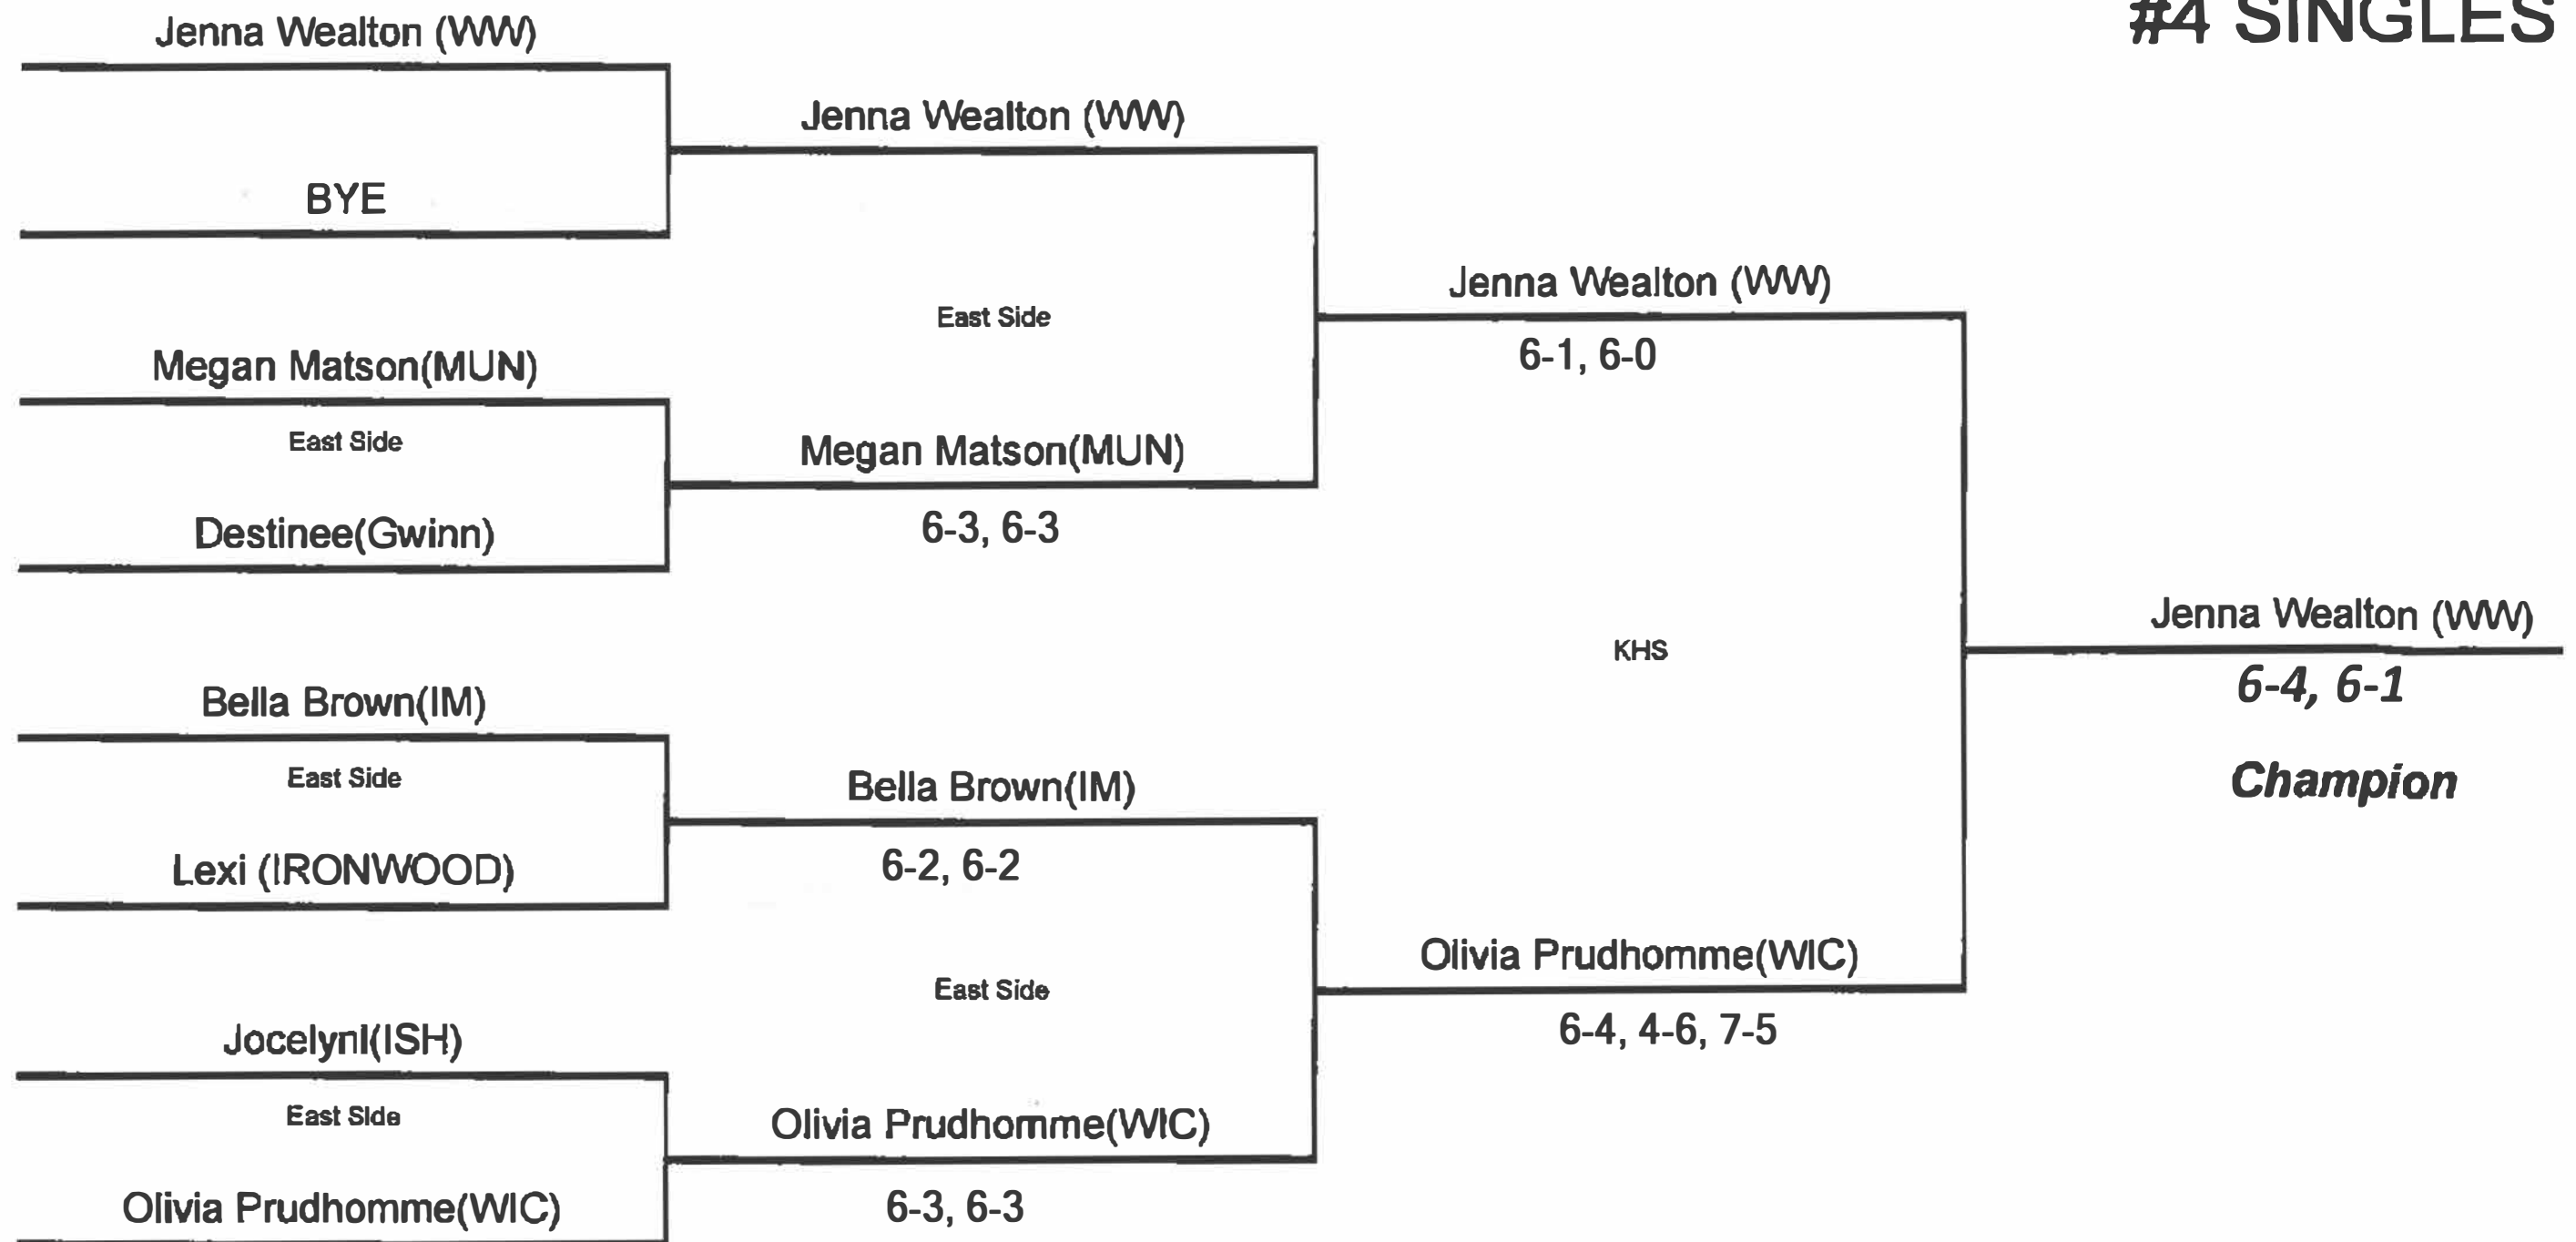

#4 SINGLES

GWINN	IRON MT	RNWOOD	ISH	MUN	WWOOD	WIC
0	1	0	0	1	3	2

2019 Division 2
GIRLS TENNIS