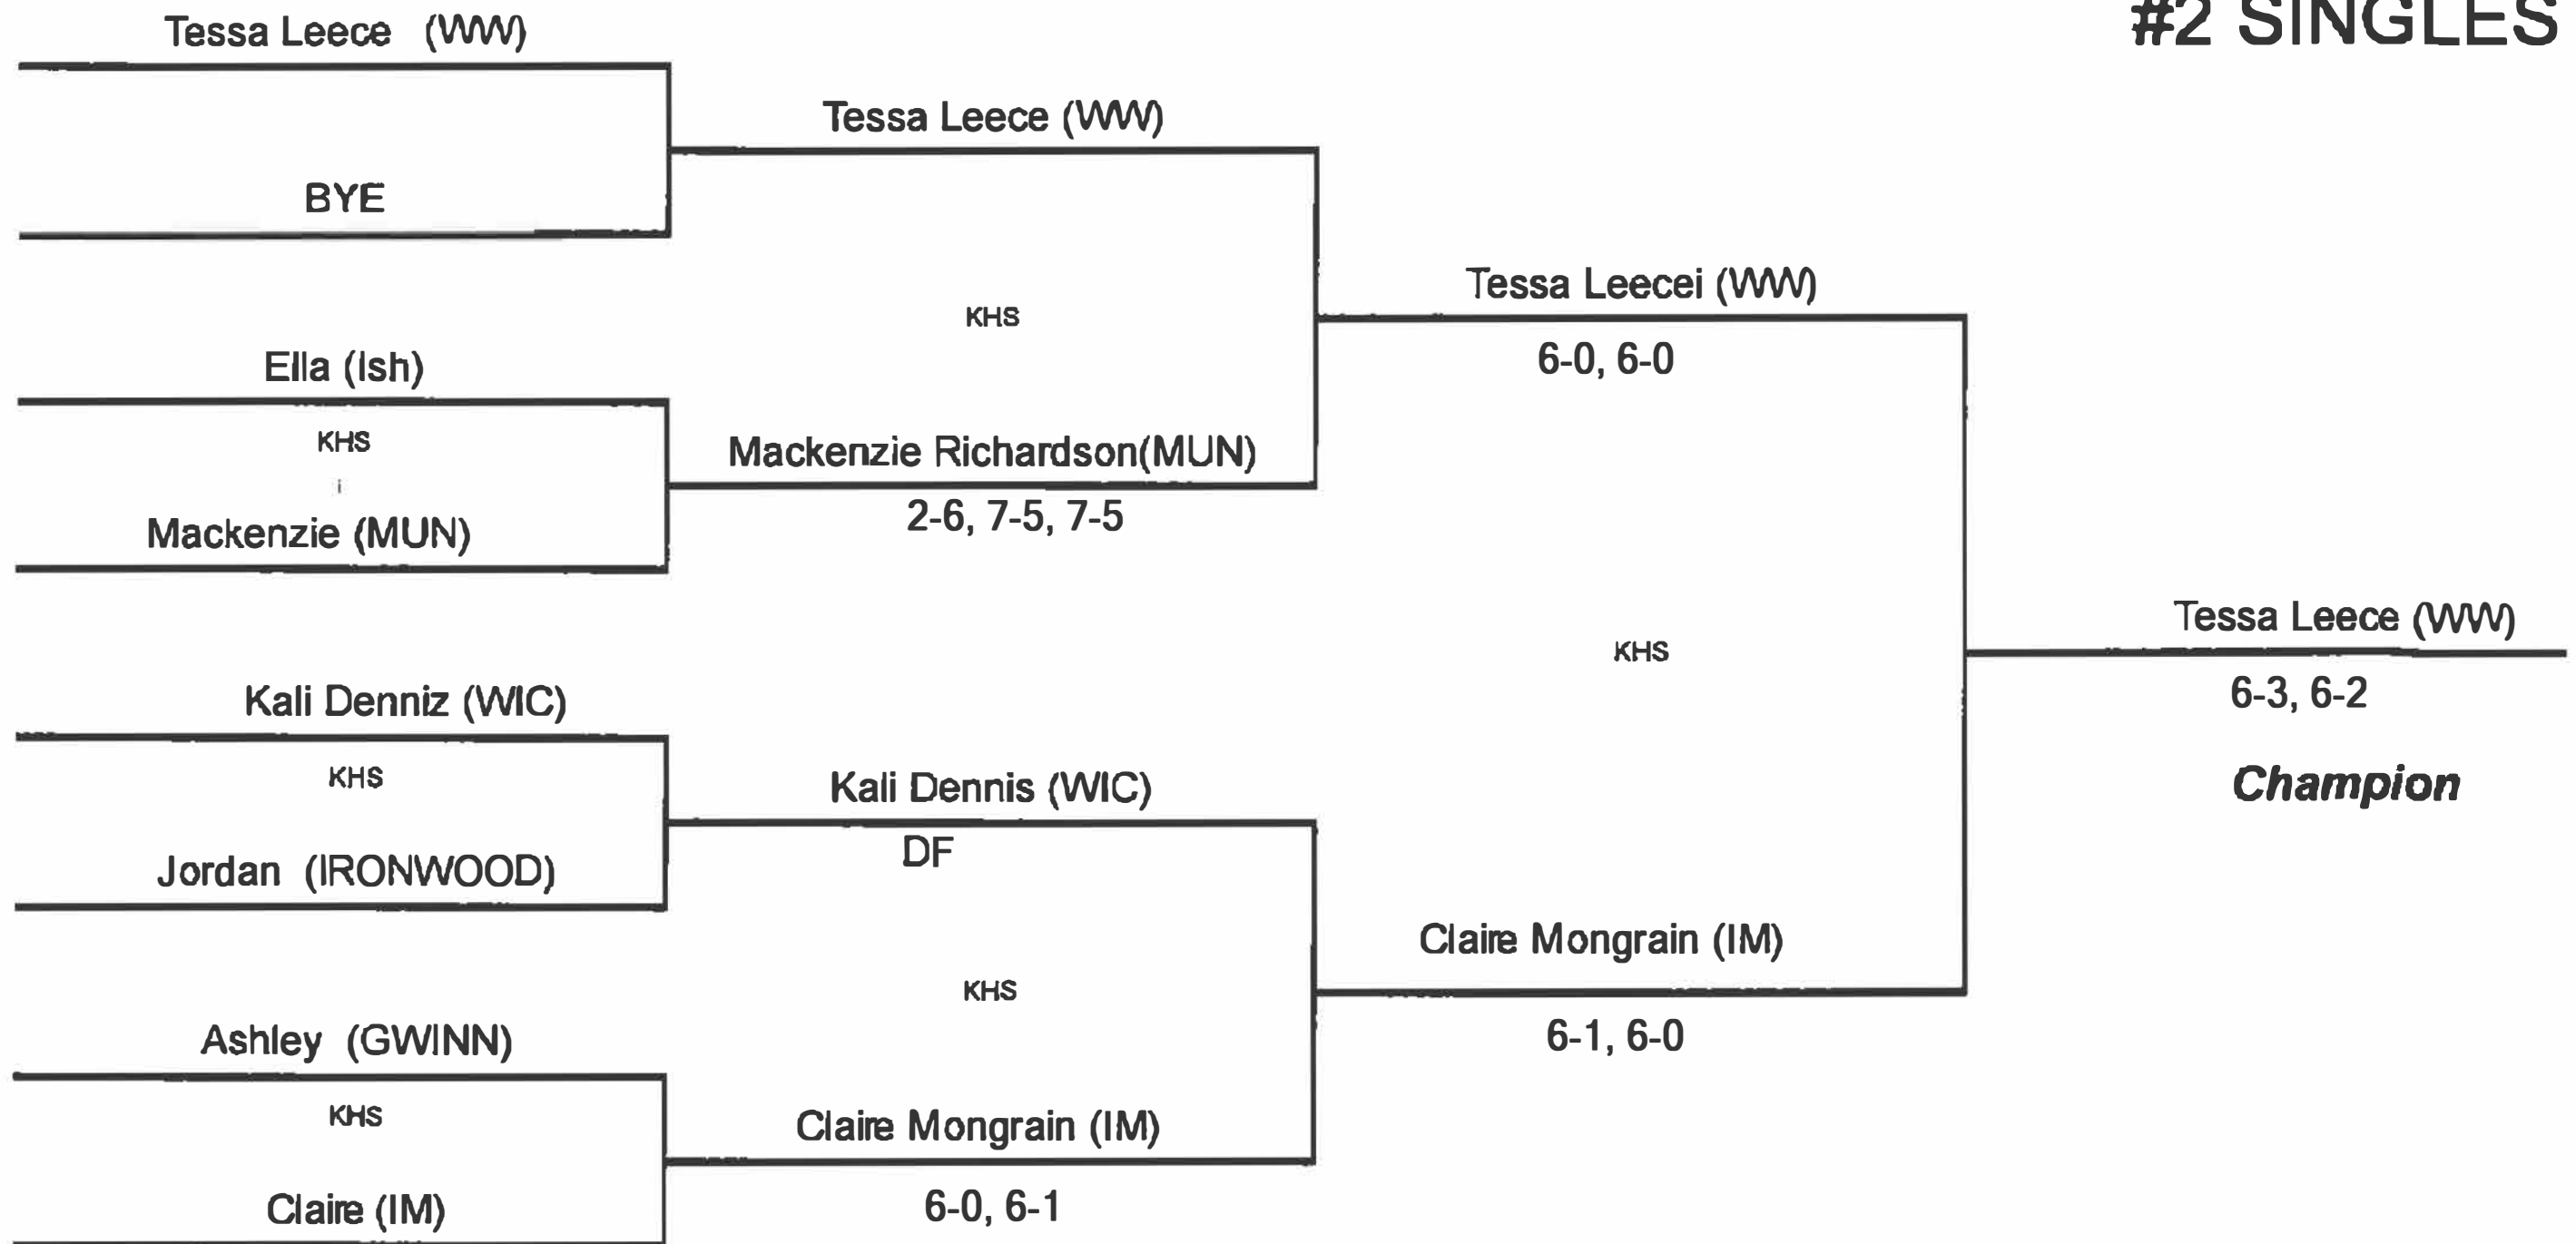

#2 SINGLES

GWINN	IRON MT	RNWOOD	ISH	MUN	WWOOD	WIC
0	2	0	0	1	3	1

2019 Division 2
GIRLS TENNIS