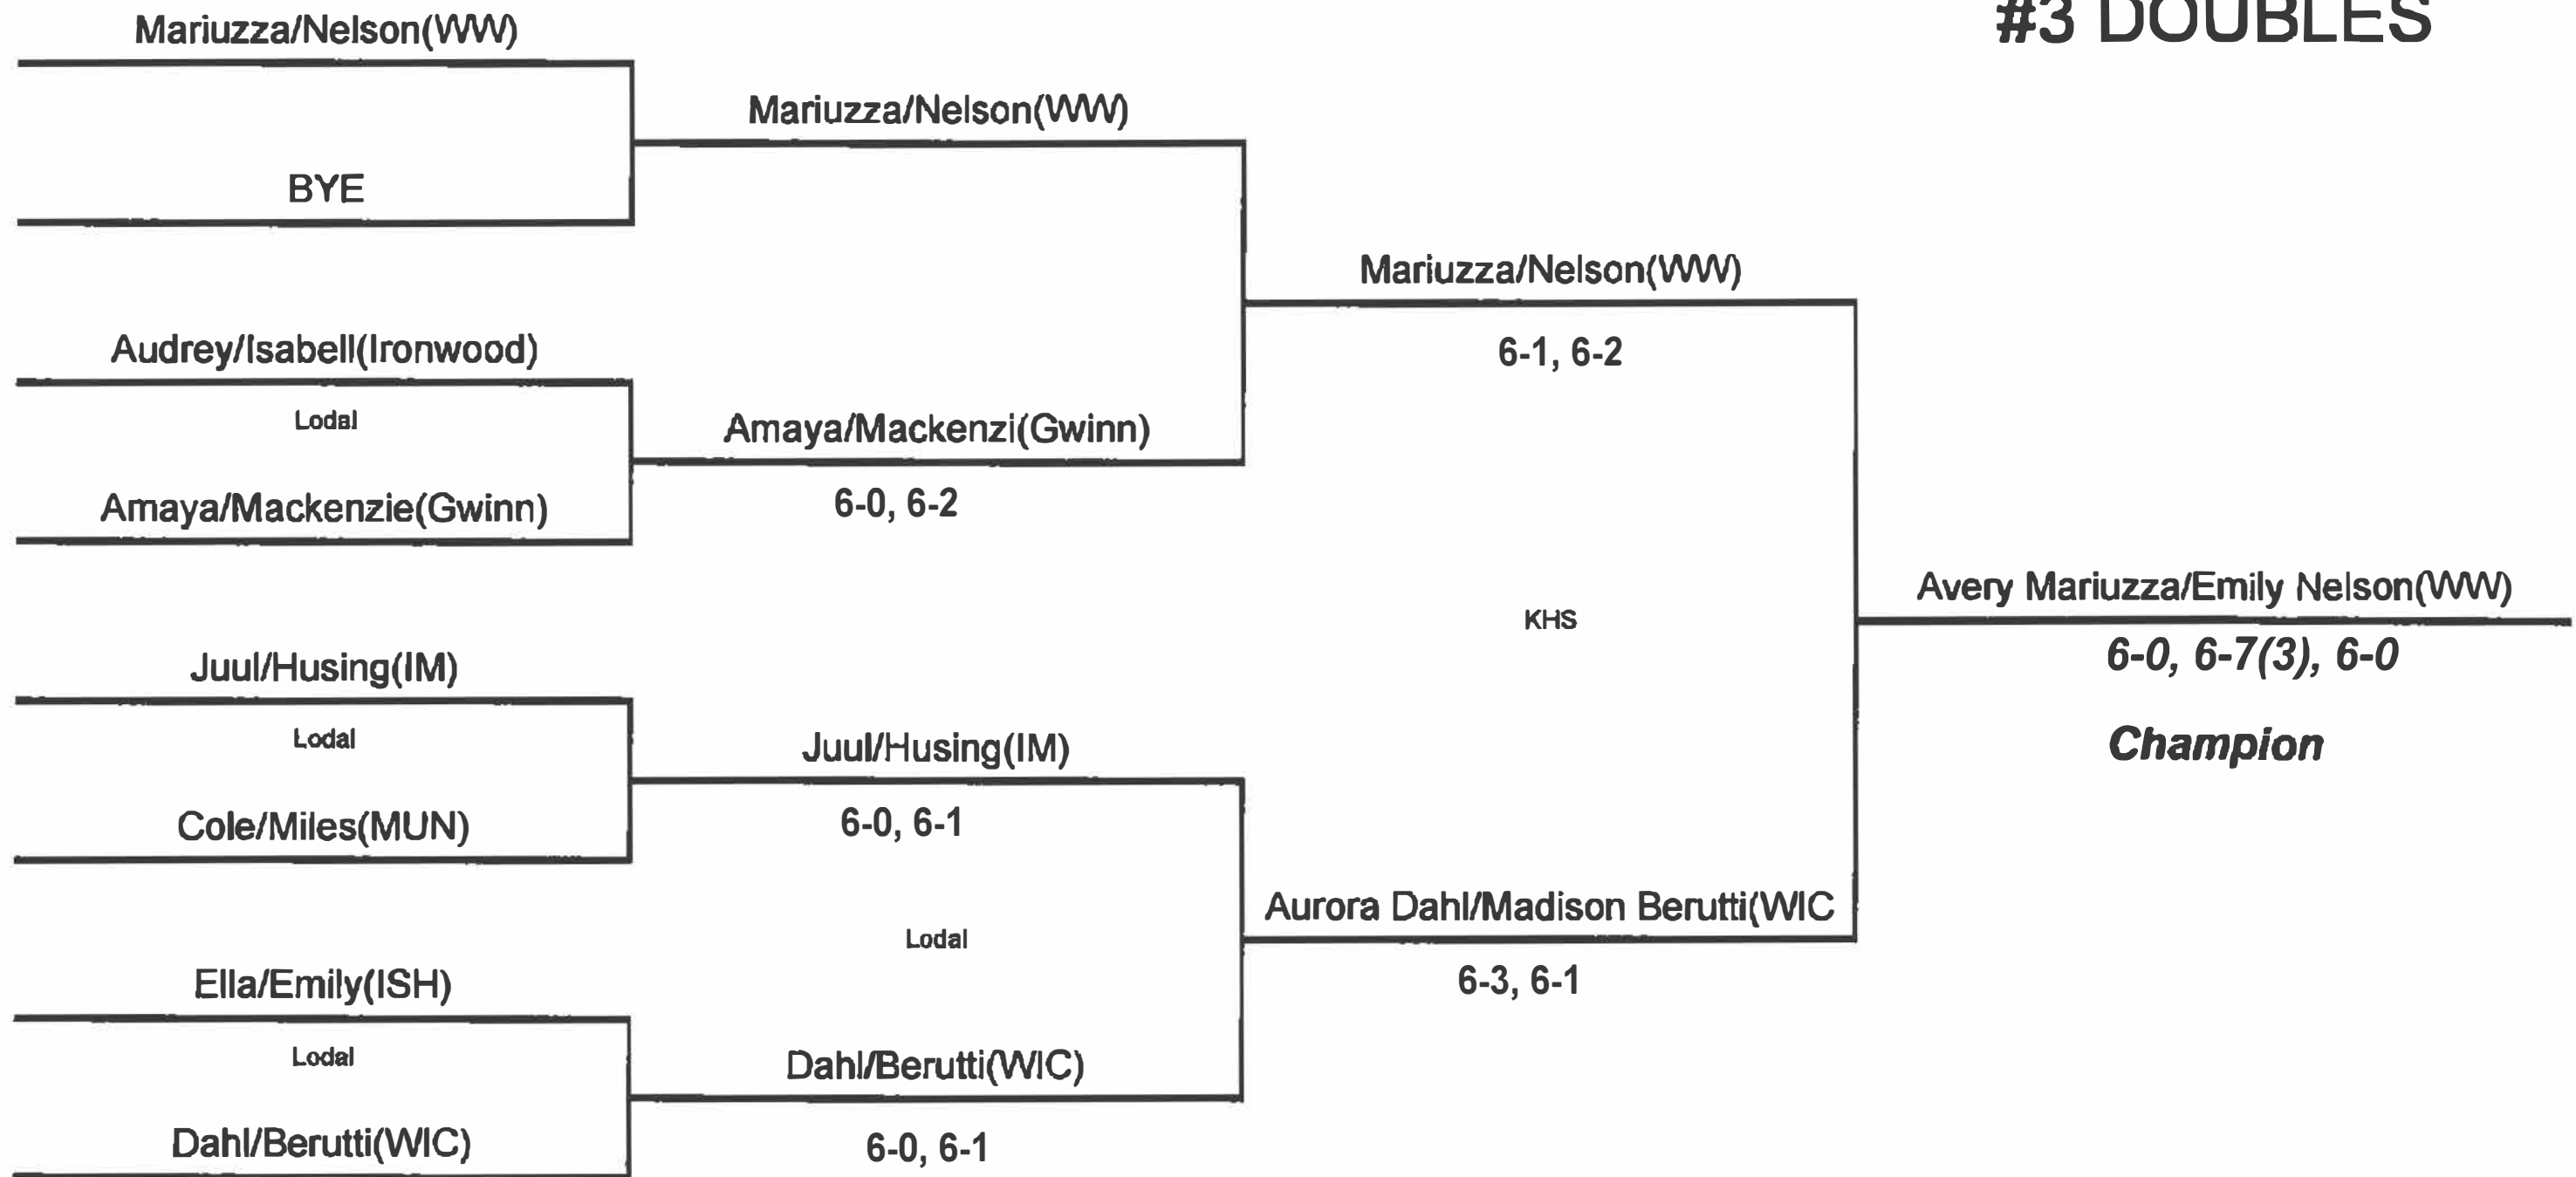

#3 DOUBLES

GWINN	IRON MT	RNWOOD	ISH	MUN	WWOOD	WIC
1	1	0	0	0	3	2