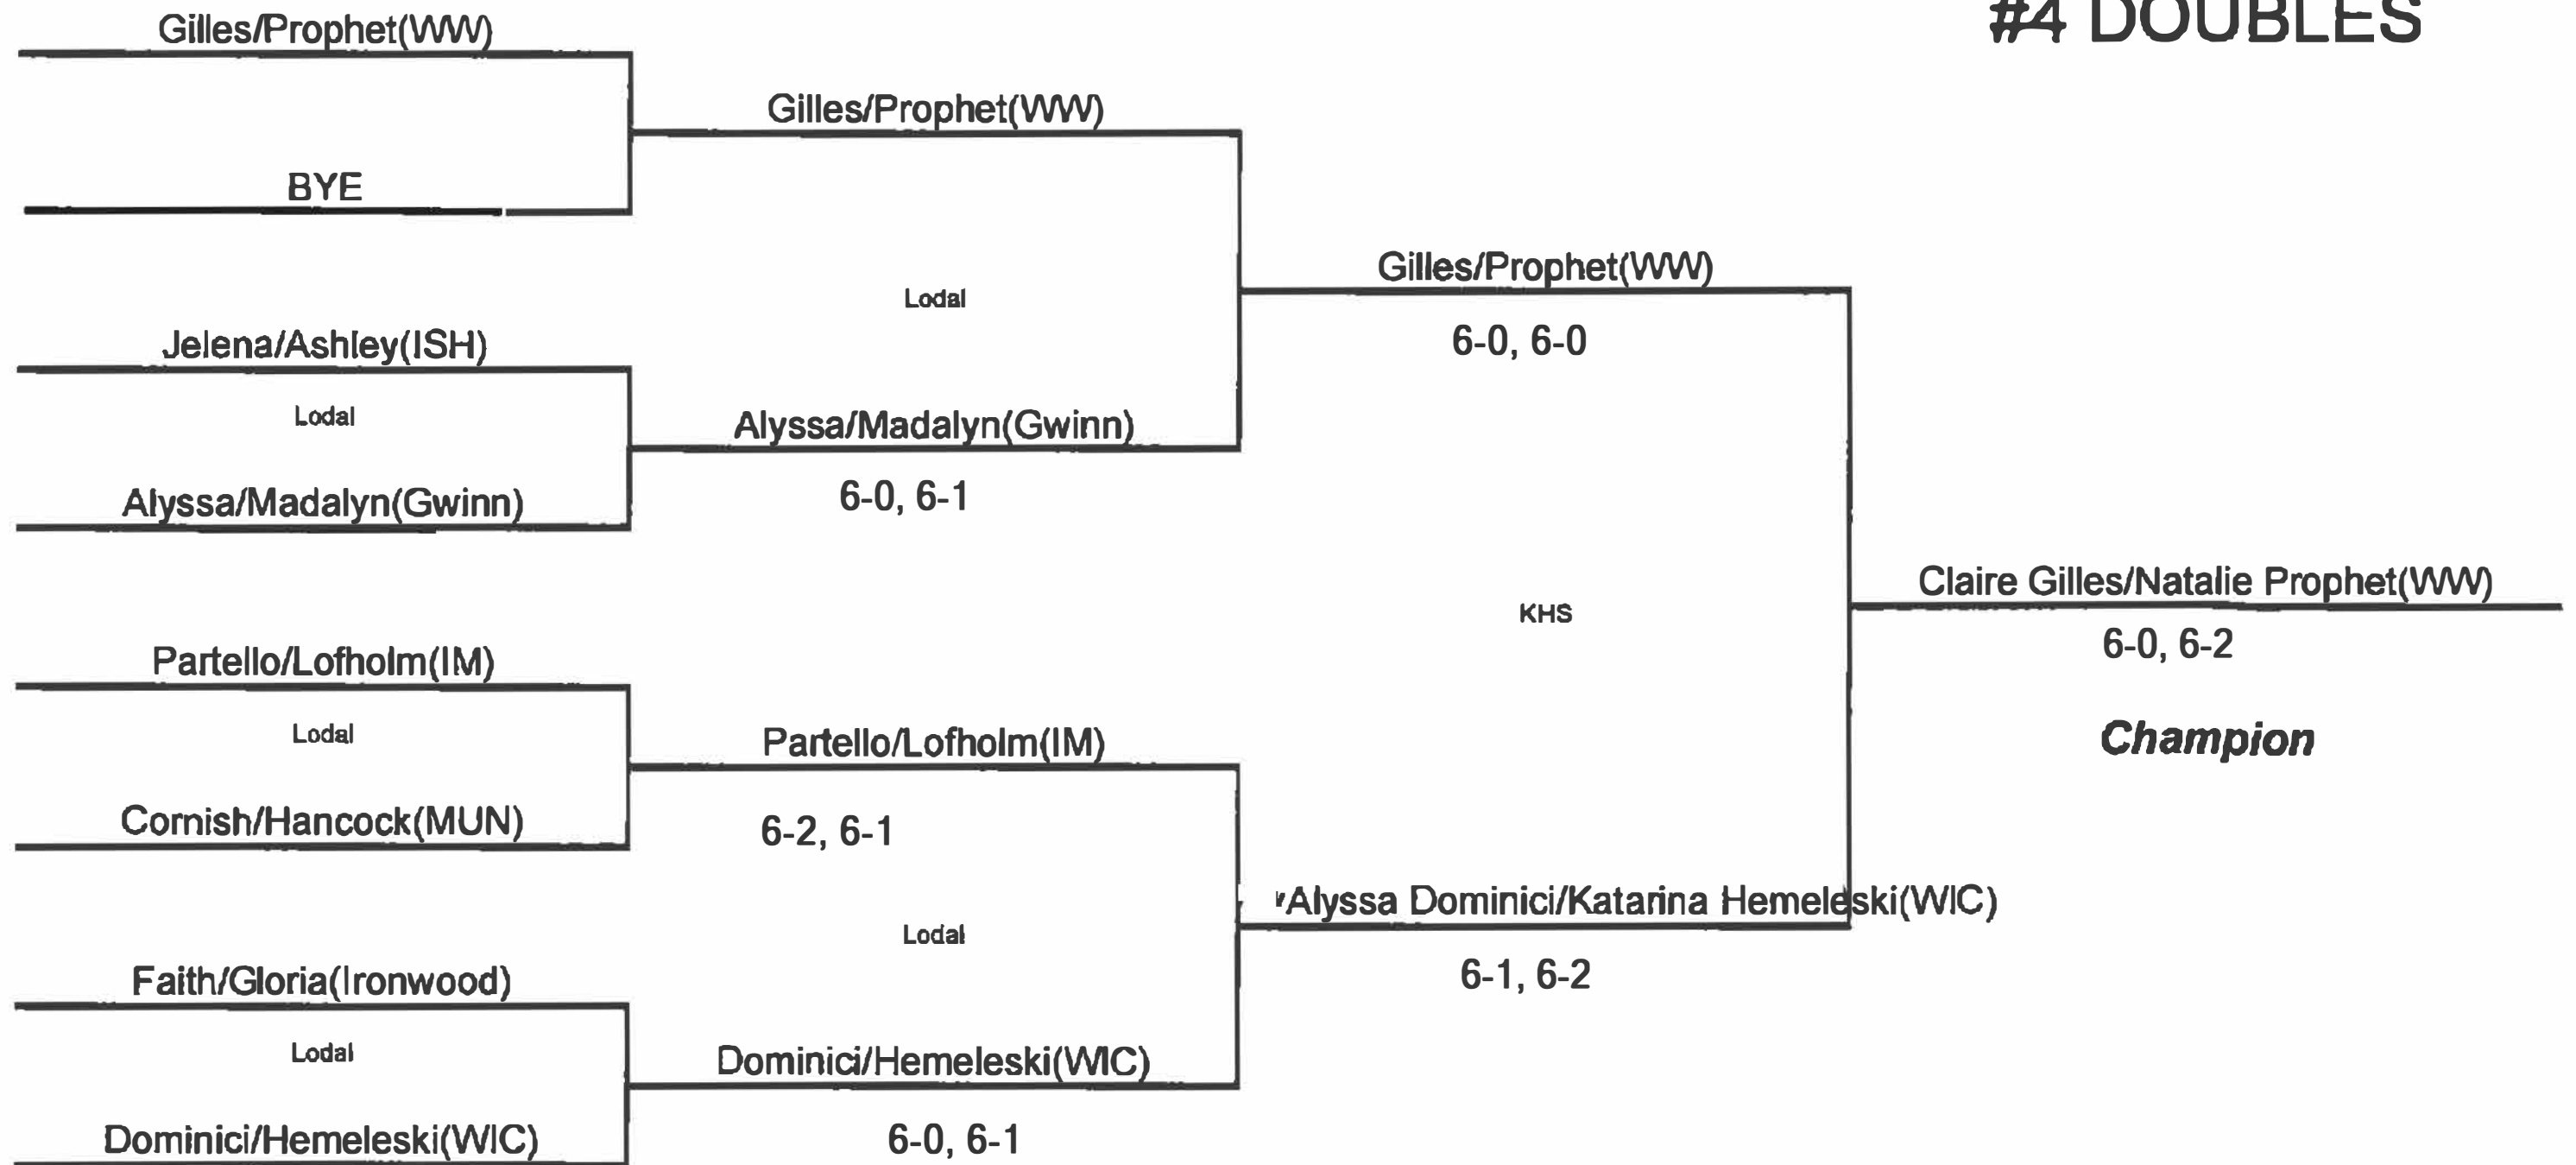

#4 DOUBLES

GWINN	IRON MT	RNWOOD	ISH	MUN	WWOOD	WIC
1	1	0	0	0	3	2