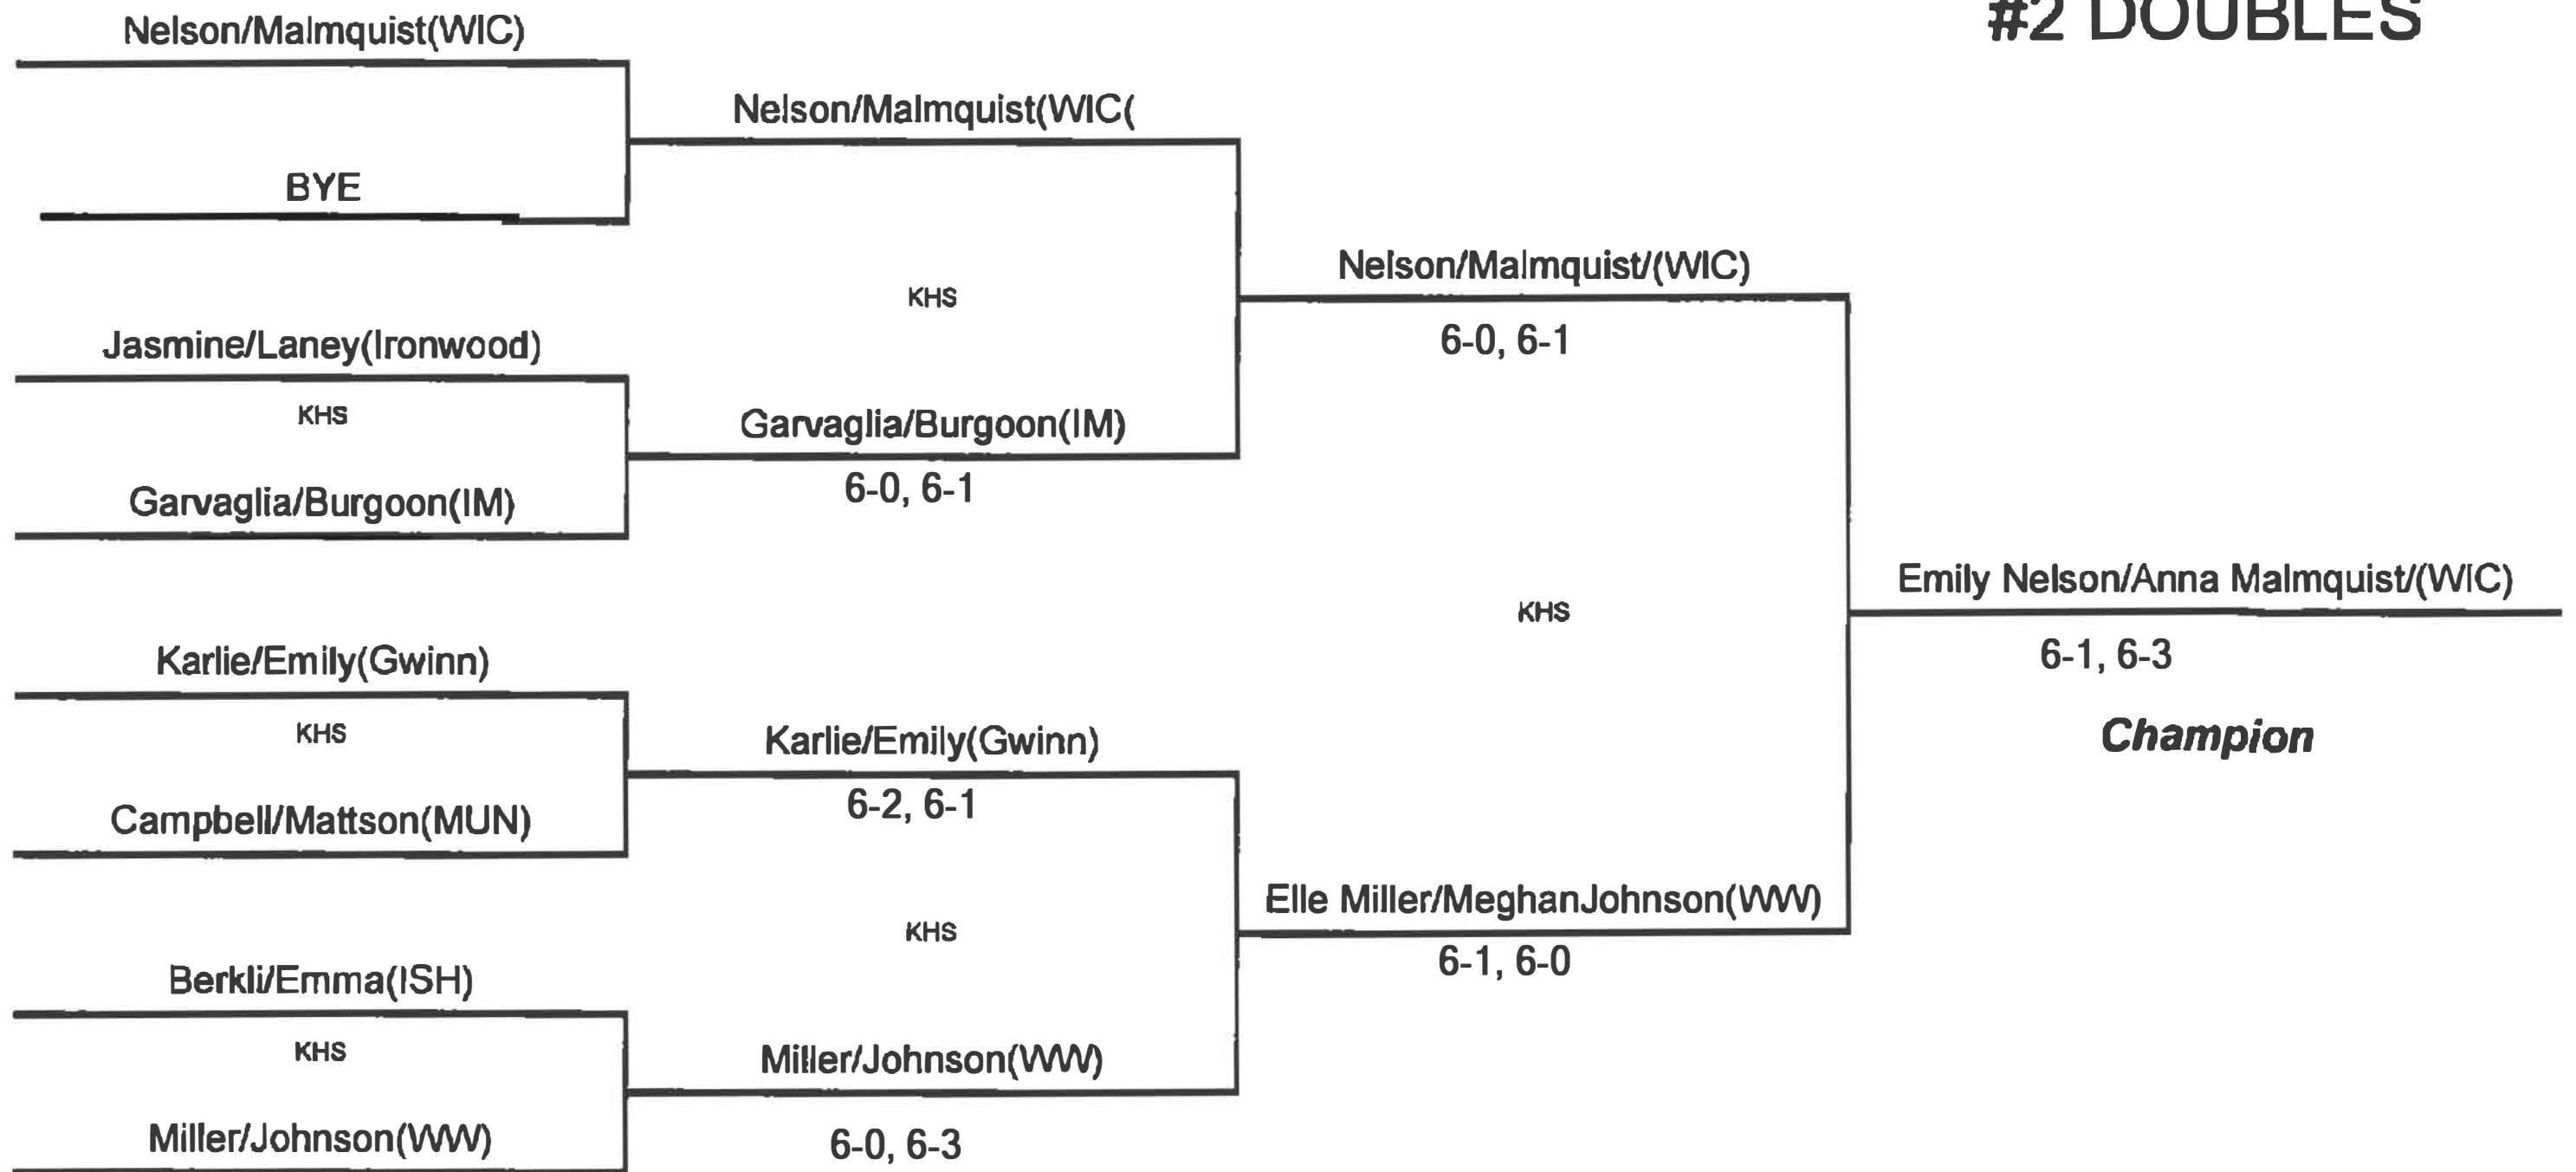

#2 DOUBLES

GWINN	IRON MT	RNWOOD	ISH	MUN	WWOOD	WIC
1	1	0	0	0	2	3