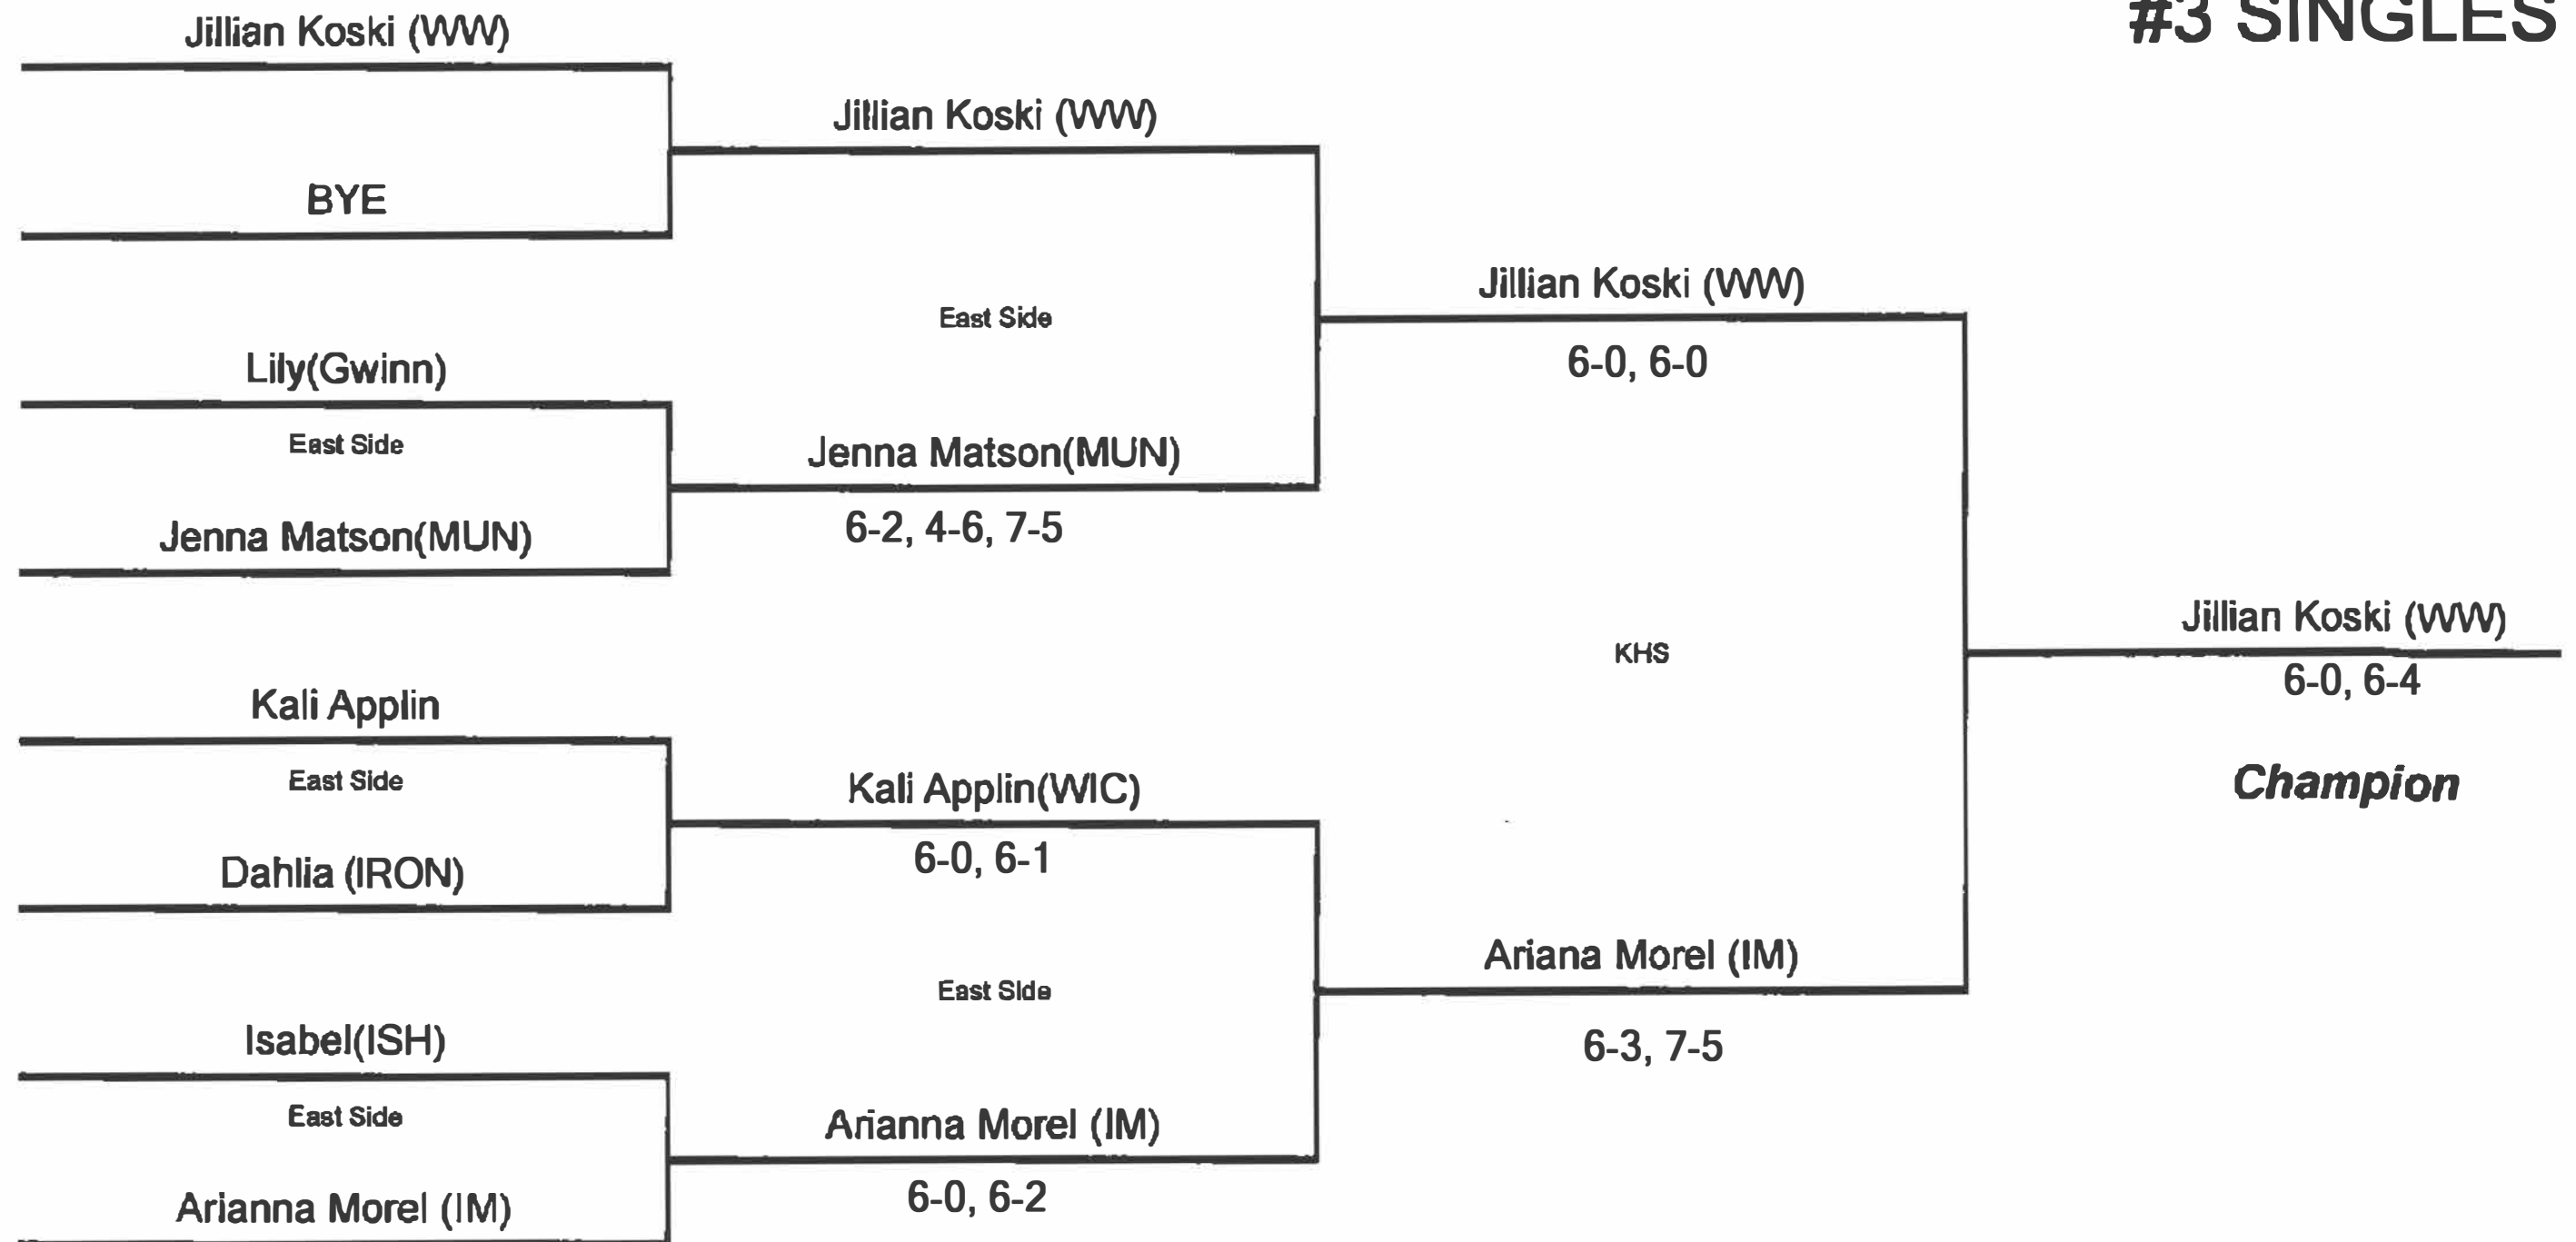

#3 SINGLES

GWINN	IRON MT	RNWOOD	ISH	MUN	WWOOD	WIC
0	2	0	0	1	3	1

2019 Division 2
GIRLS TENNIS