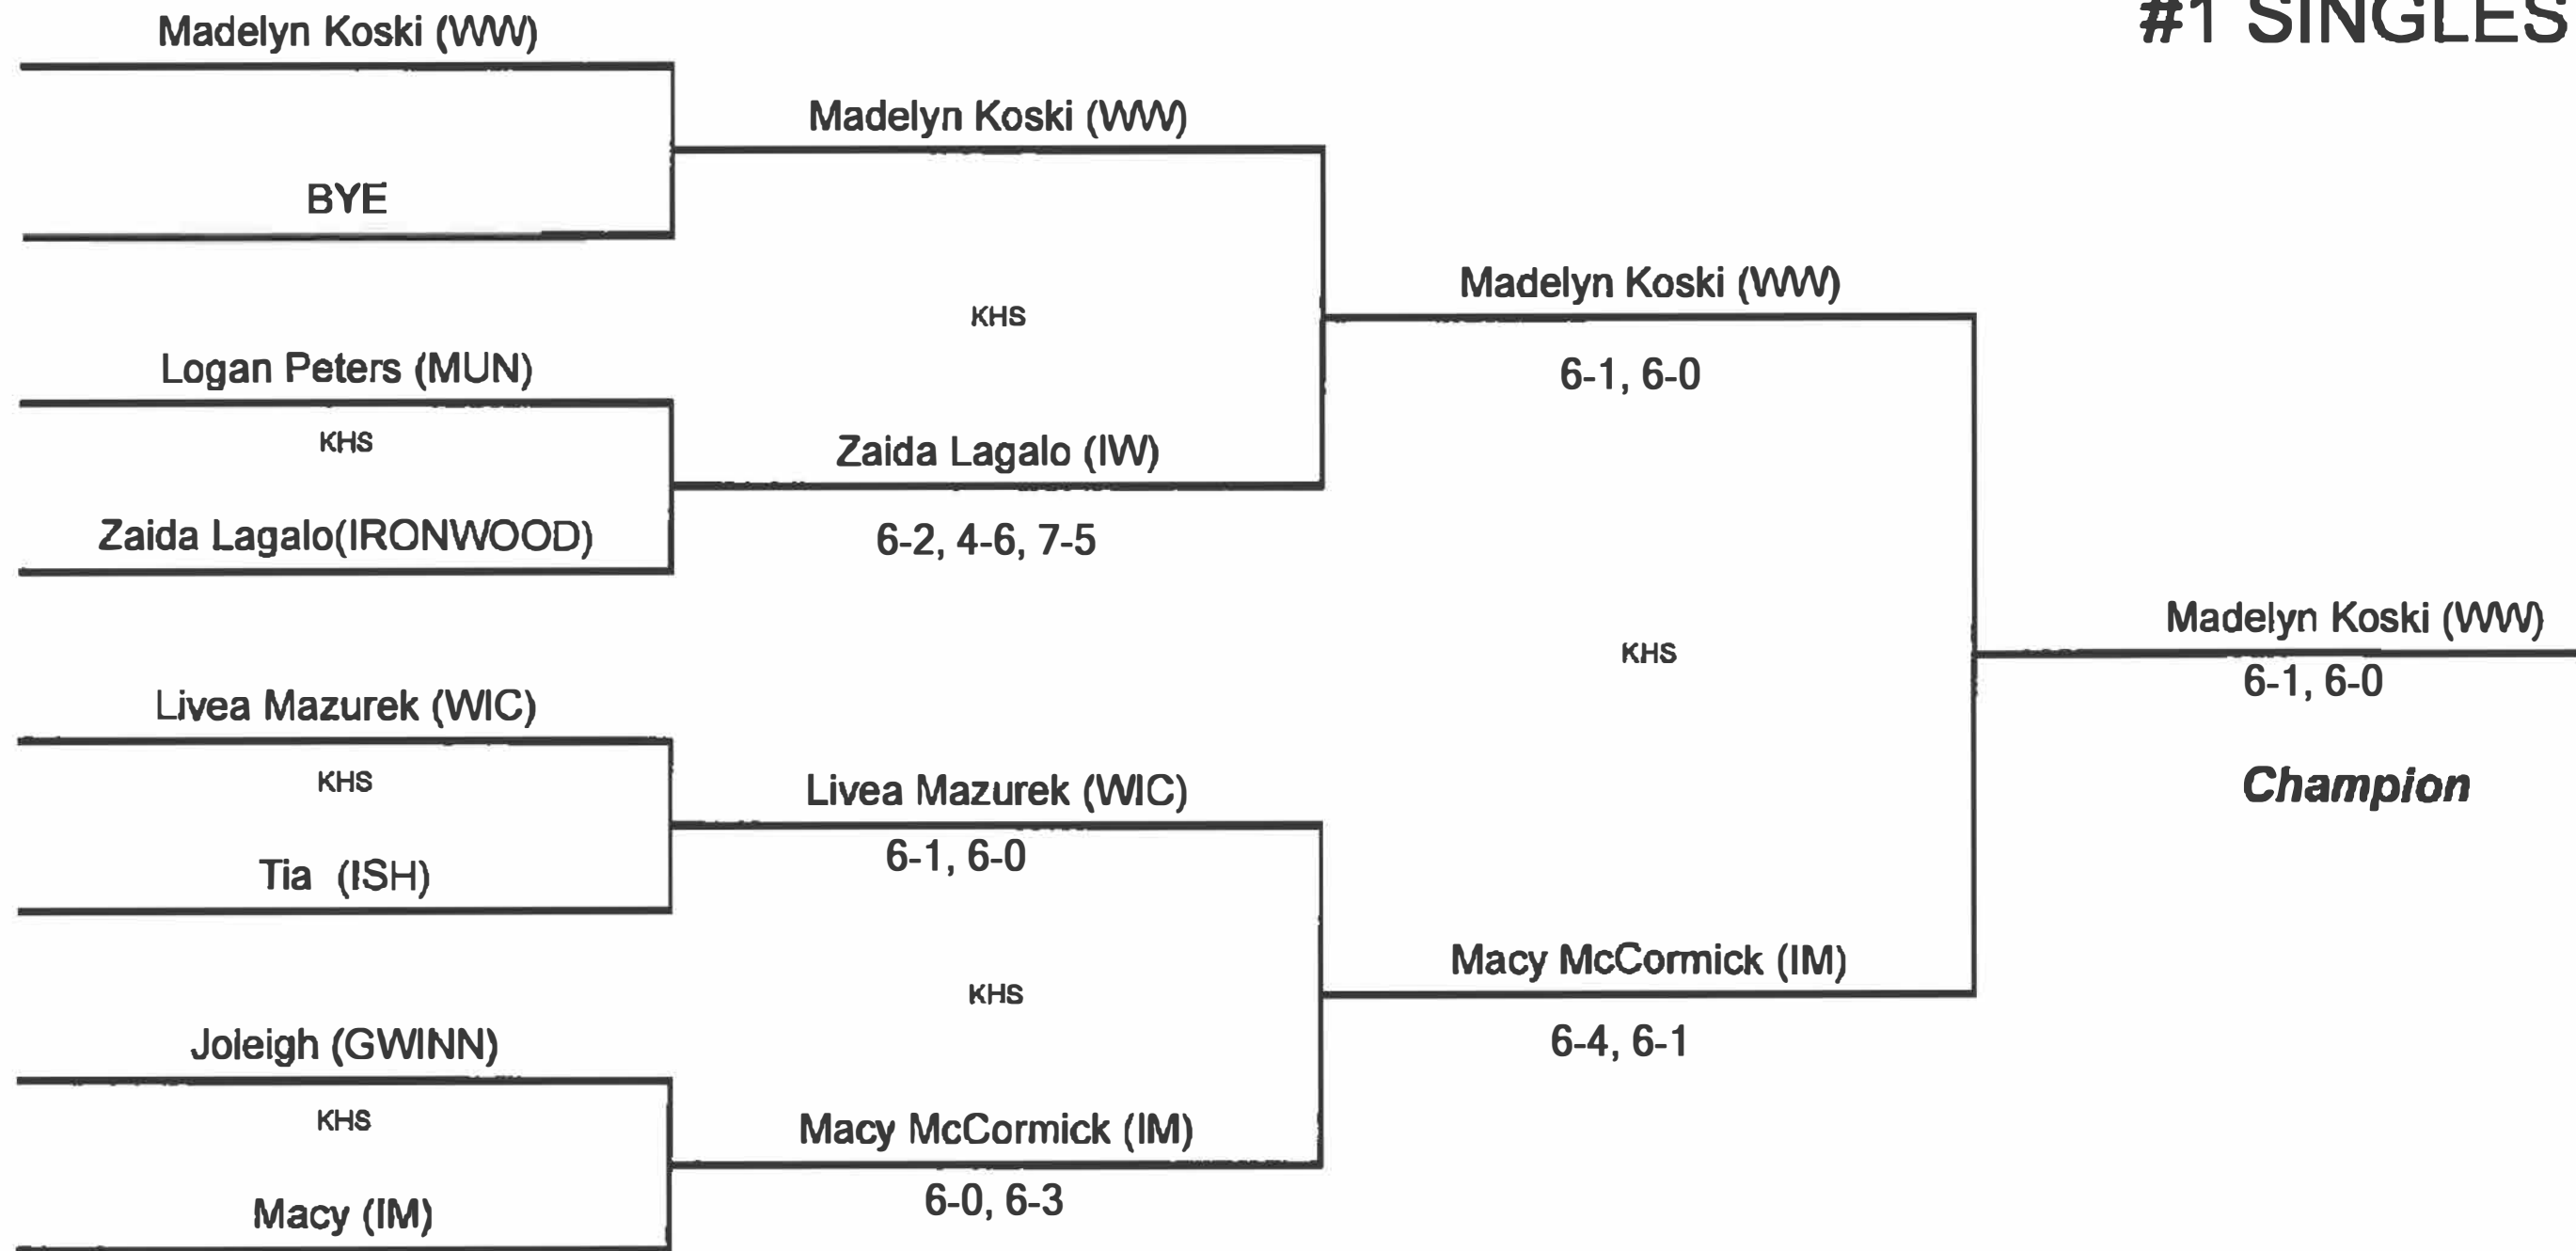

#1 SINGLES

GWINN	IRON MT	RNWOOD	ISH	MUN	WWOOD	WIC
0	2	1	0	0	3	1