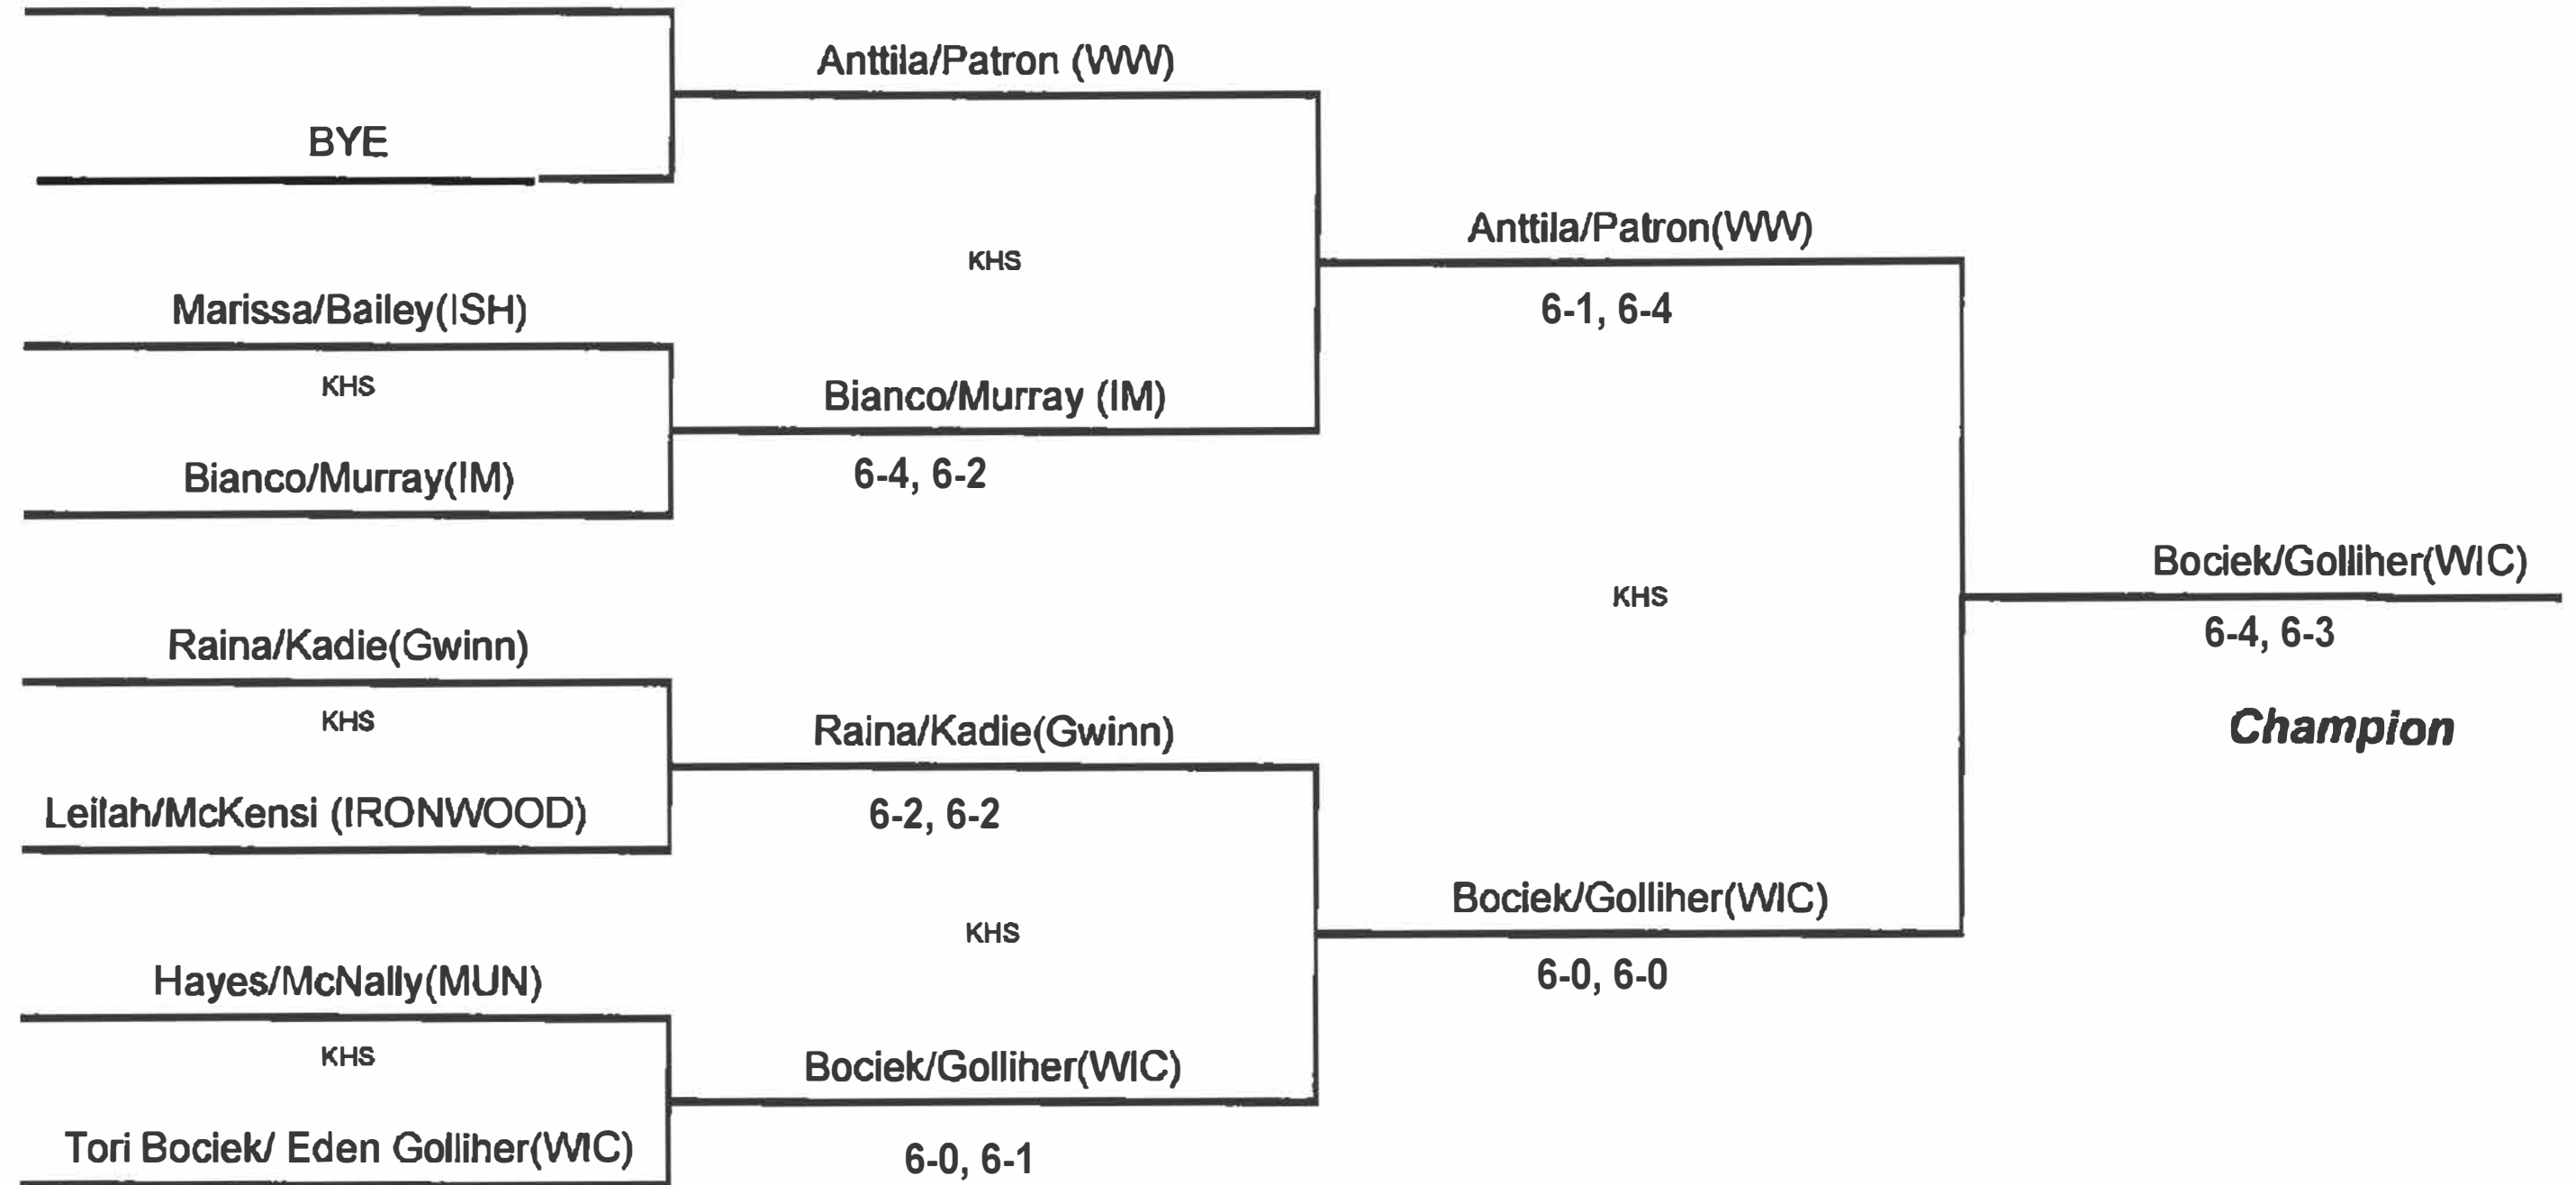

GWINN	IRON MT	RNWOOD	ISH	MUN	WWOOD	WIC
1	1	0	0	0	2	3

2019 Division 2
GIRLS TENNIS