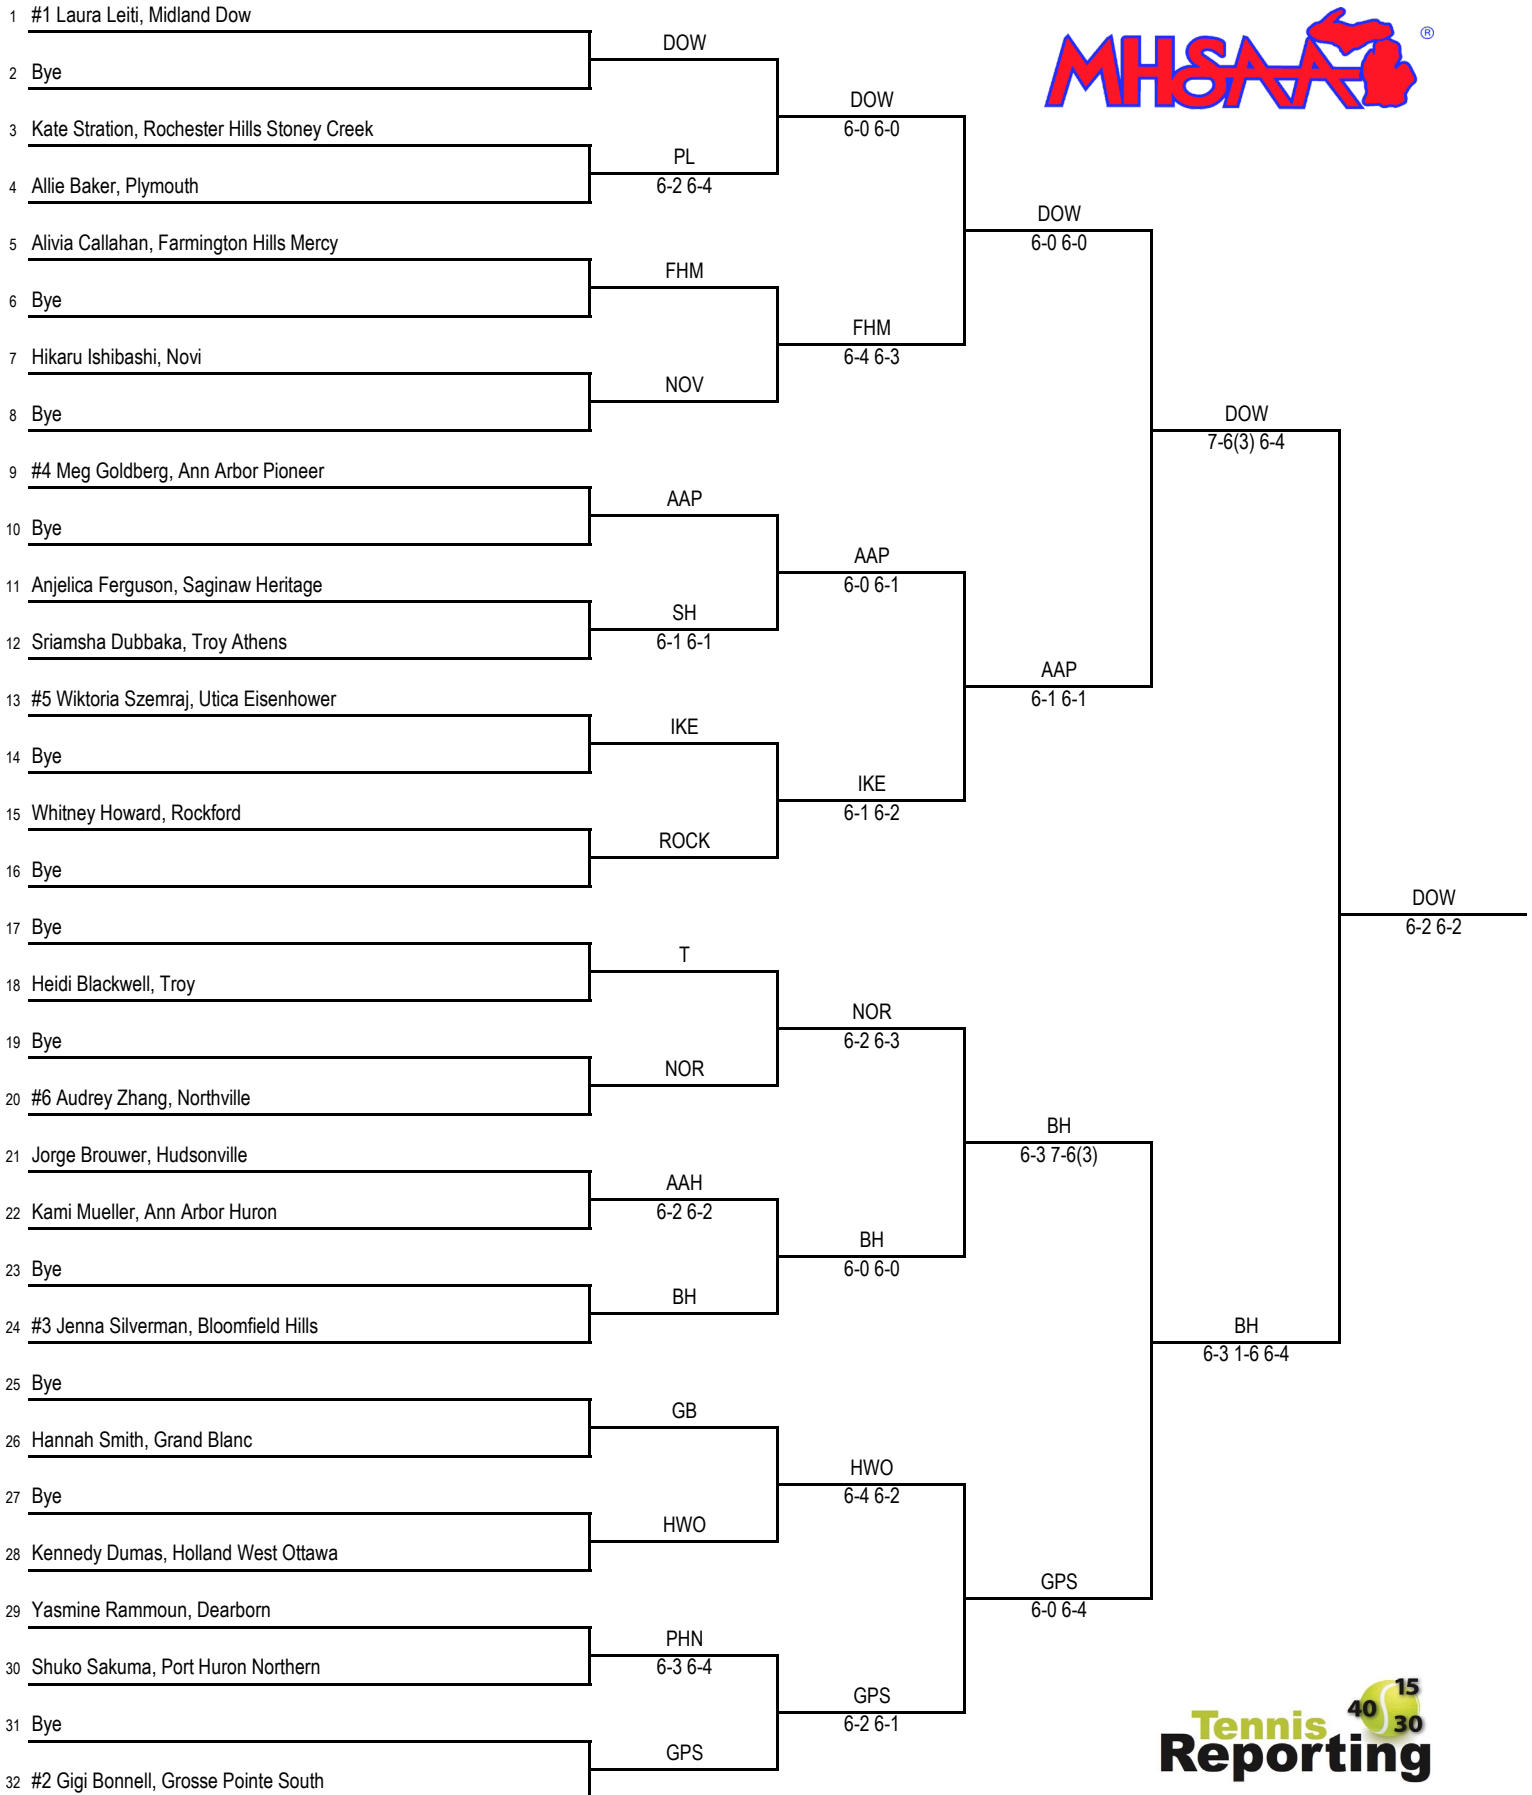

**2019 MHSAA LP Division 1 Girls Tennis Finals
Greater Midland Tennis Center - May 31 - June 1**

Final Standings

1. Grosse Pointe South (GPS) - 30
2. Bloomfield Hills (BH) - 28
3. Midland Dow (DOW) - 23
4. Northville (NOR) - 22
5. Ann Arbor Pioneer (AAP) - 19
6. Ann Arbor Huron (AAH) - 12
7. Rockford (ROCK) - 11
8. Troy (T) - 10
9. Port Huron Northern (PHN) - 9
10. Holland West Ottawa (HWO) - 7
10. Hudsonville (HUD) - 7
10. Plymouth (PL) - 7
13. Saginaw Heritage (SH) - 6
14. Farmington Hills Mercy (FHM) - 5
14. Grand Blanc (GB) - 5
14. Novi (NOV) - 5
14. Utica Eisenhower (IKE) - 5
18. Rochester Hills Stoney Creek (RHSC) - 2
18. Troy Athens (TA) - 2
19. Rochester (R) - 1
20. Dearborn (D) - 0
20. Livonia Churchill (LC) - 0

2019 MHSAA LP Division 1 Girls Tennis Finals - Greater Midland Tennis Center - May 31 - June 1

No. 1 Singles Flight

2019 MHSAA LP Division 1 Girls Tennis Finals - Greater Midland Tennis Center - May 31 - June 1

No. 2 Singles Flight

2019 MHSAA LP Division 1 Girls Tennis Finals - Greater Midland Tennis Center - May 31 - June 1

No. 3 Singles Flight

2019 MHSAA LP Division 1 Girls Tennis Finals - Greater Midland Tennis Center - May 31 - June 1