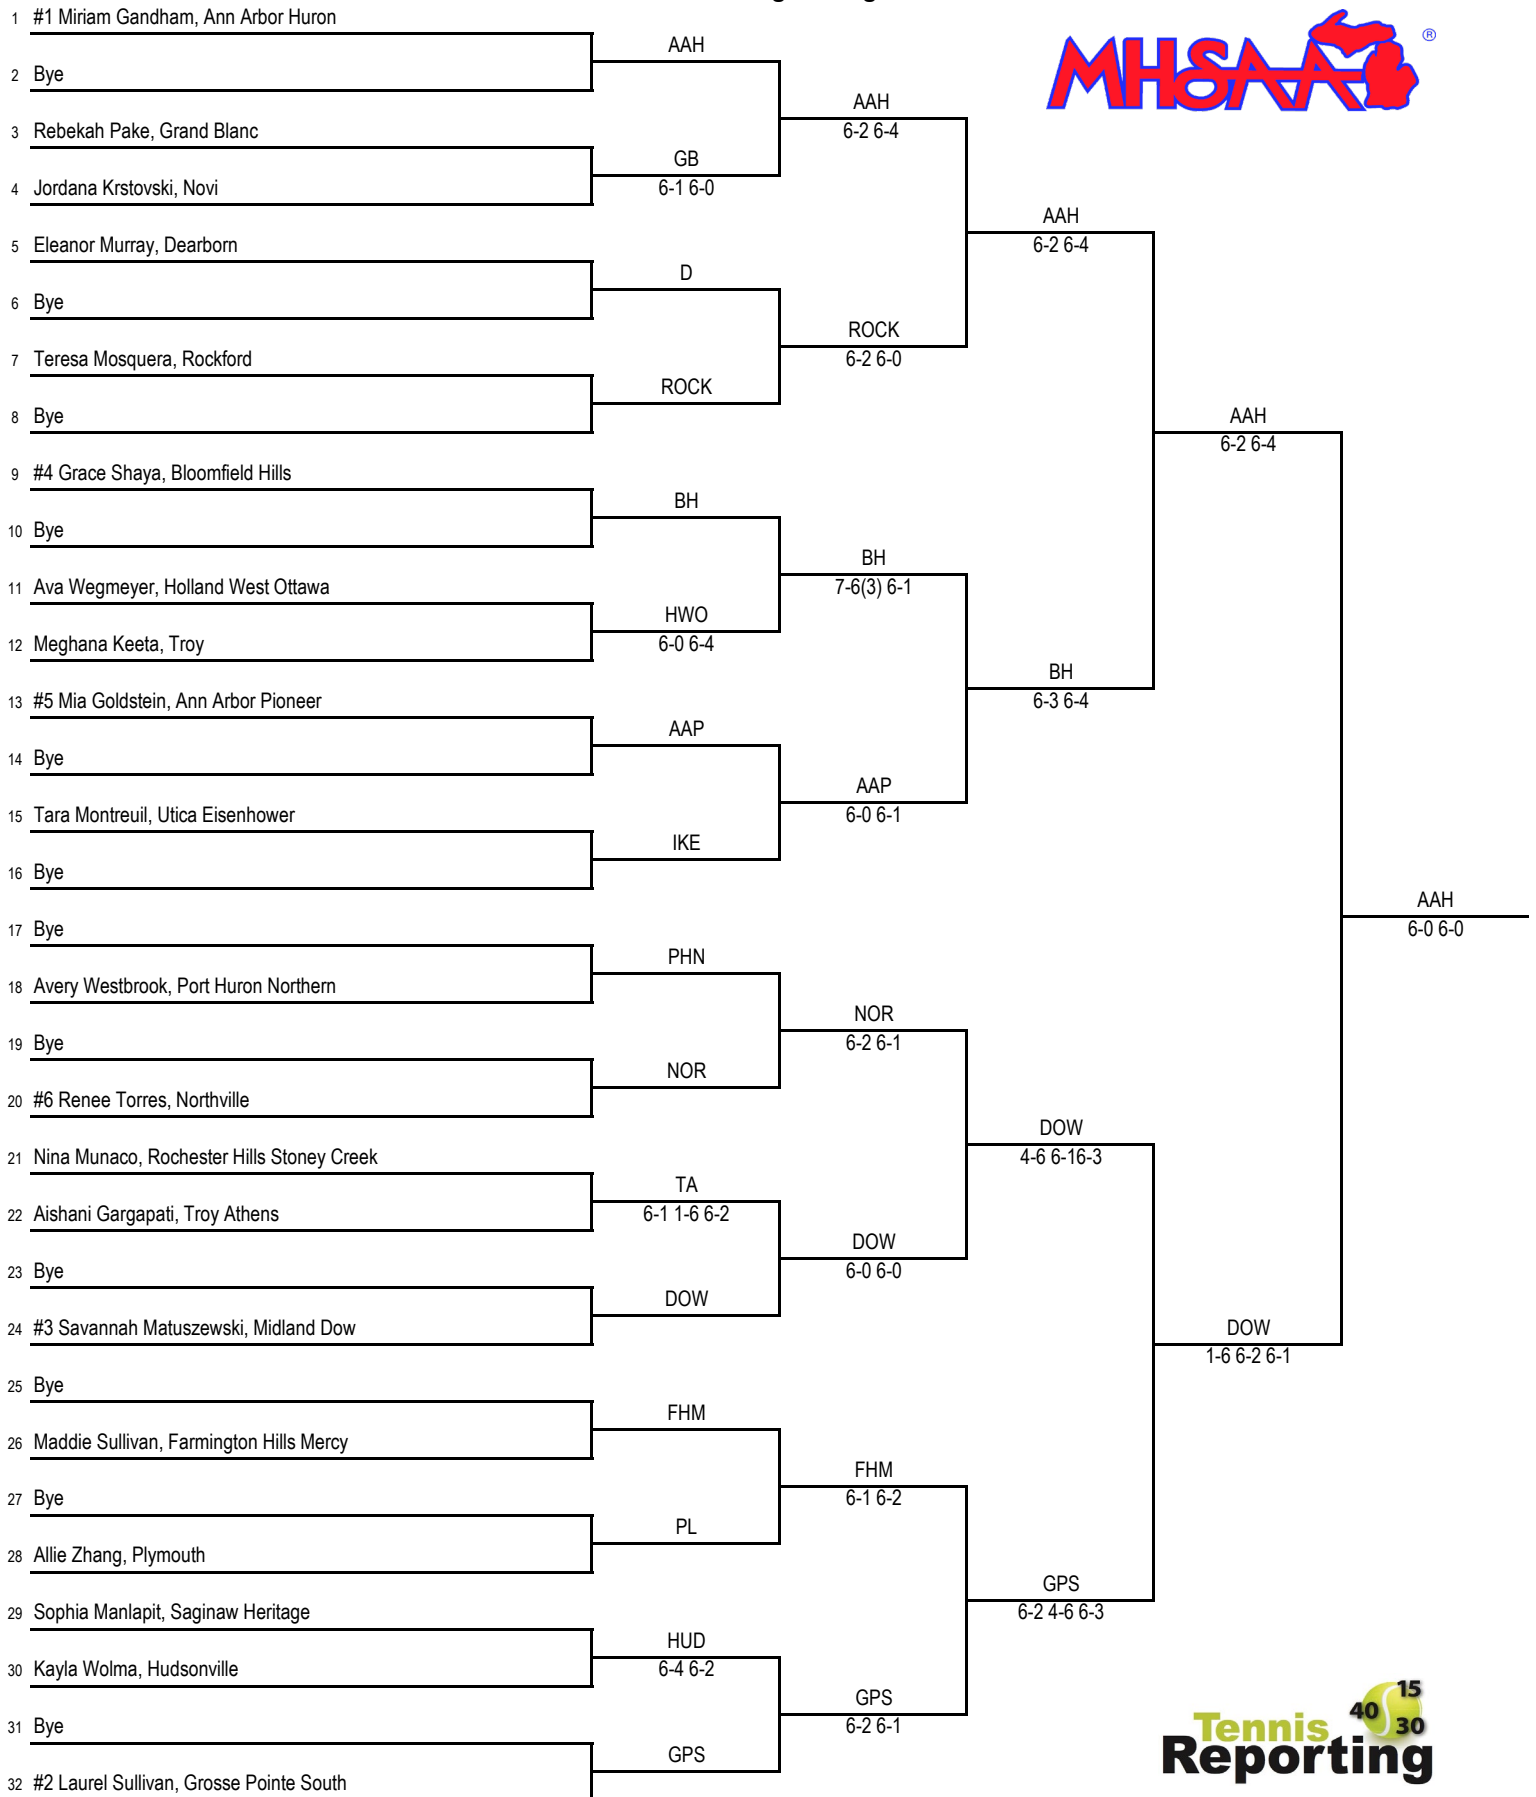

2019 MHSAA LP Division 1 Girls Tennis Finals - Greater Midland Tennis Center - May 31 - June 1

No. 2 Singles Flight