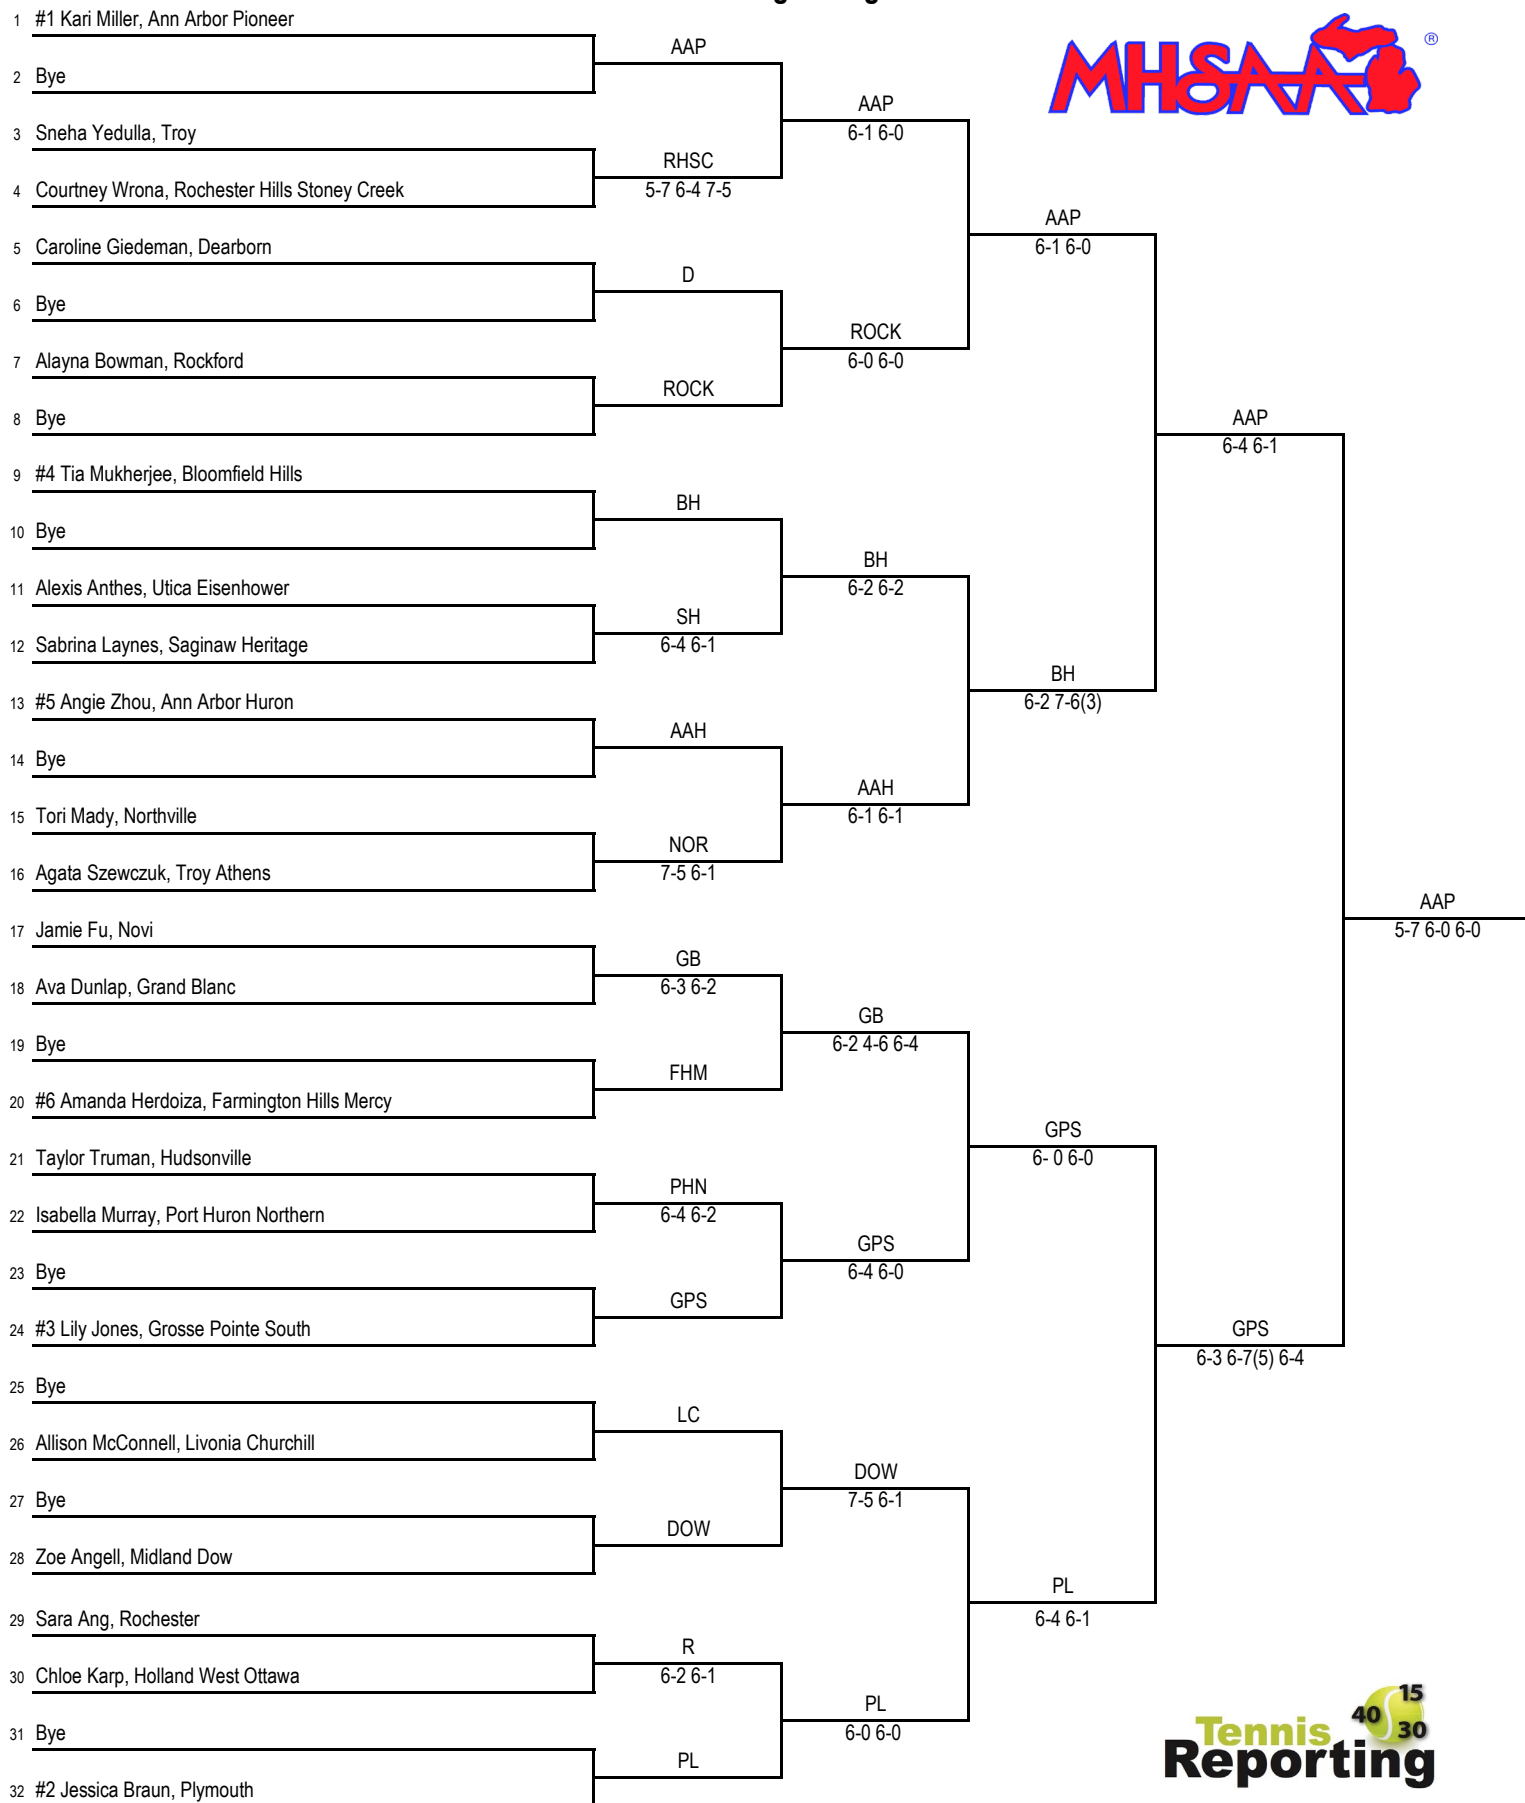

**2019 MHSAA LP Division 1 Girls Tennis Finals
Greater Midland Tennis Center - May 31 - June 1**

Final Standings

1. Grosse Pointe South (GPS) - 30
2. Bloomfield Hills (BH) - 28
3. Midland Dow (DOW) - 23
4. Northville (NOR) - 22
5. Ann Arbor Pioneer (AAP) - 19
6. Ann Arbor Huron (AAH) - 12
7. Rockford (ROCK) - 11
8. Troy (T) - 10
9. Port Huron Northern (PHN) - 9
10. Holland West Ottawa (HWO) - 7
10. Hudsonville (HUD) - 7
10. Plymouth (PL) - 7
13. Saginaw Heritage (SH) - 6
14. Farmington Hills Mercy (FHM) - 5
14. Grand Blanc (GB) - 5
14. Novi (NOV) - 5
14. Utica Eisenhower (IKE) - 5
18. Rochester Hills Stoney Creek (RHSC) - 2
18. Troy Athens (TA) - 2
19. Rochester (R) - 1
20. Dearborn (D) - 0
20. Livonia Churchill (LC) - 0

2019 MHSAA LP Division 1 Girls Tennis Finals - Greater Midland Tennis Center - May 31 - June 1

No. 1 Singles Flight

2019 MHSAA LP Division 1 Girls Tennis Finals - Greater Midland Tennis Center - May 31 - June 1