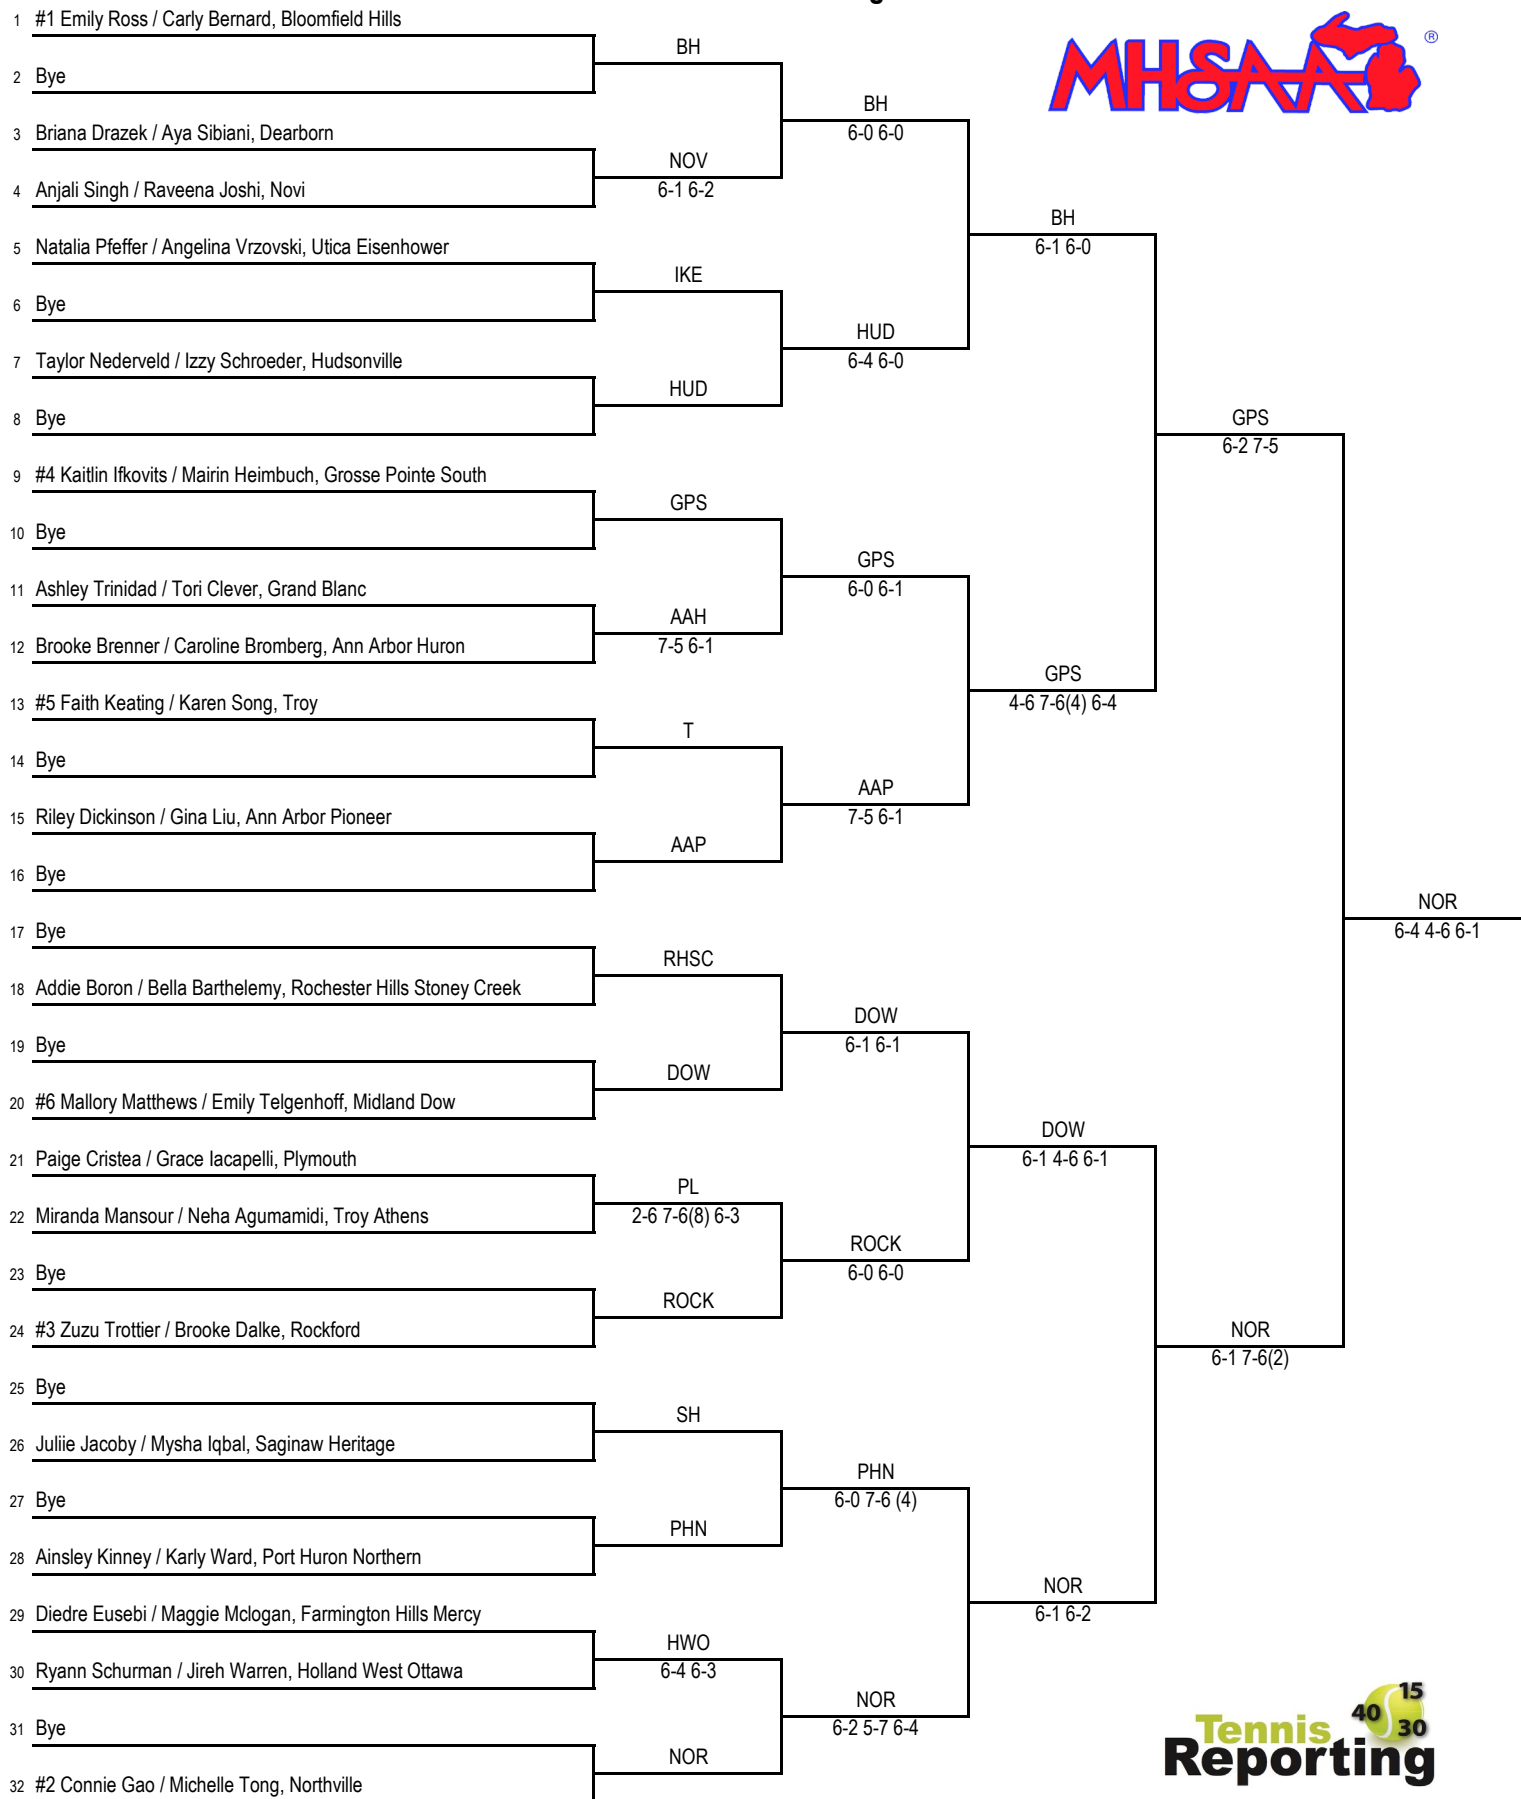

**2019 MHSAA LP Division 1 Girls Tennis Finals
Greater Midland Tennis Center - May 31 - June 1**

Final Standings

1. Grosse Pointe South (GPS) - 30
2. Bloomfield Hills (BH) - 28
3. Midland Dow (DOW) - 23
4. Northville (NOR) - 22
5. Ann Arbor Pioneer (AAP) - 19
6. Ann Arbor Huron (AAH) - 12
7. Rockford (ROCK) - 11
8. Troy (T) - 10
9. Port Huron Northern (PHN) - 9
10. Holland West Ottawa (HWO) - 7
10. Hudsonville (HUD) - 7
10. Plymouth (PL) - 7
13. Saginaw Heritage (SH) - 6
14. Farmington Hills Mercy (FHM) - 5
14. Grand Blanc (GB) - 5
14. Novi (NOV) - 5
14. Utica Eisenhower (IKE) - 5
18. Rochester Hills Stoney Creek (RHSC) - 2
18. Troy Athens (TA) - 2
19. Rochester (R) - 1
20. Dearborn (D) - 0
20. Livonia Churchill (LC) - 0

2019 MHSAA LP Division 1 Girls Tennis Finals - Greater Midland Tennis Center - May 31 - June 1

No. 1 Singles Flight

2019 MHSAA LP Division 1 Girls Tennis Finals - Greater Midland Tennis Center - May 31 - June 1

No. 2 Singles Flight

2019 MHSAA LP Division 1 Girls Tennis Finals - Greater Midland Tennis Center - May 31 - June 1

No. 3 Singles Flight

2019 MHSAA LP Division 1 Girls Tennis Finals - Greater Midland Tennis Center - May 31 - June 1

No. 1 Doubles Flight

2019 MHSAA LP Division 1 Girls Tennis Finals - Greater Midland Tennis Center - May 31 - June 1

No. 3 Doubles Flight

2019 MHSAA LP Division 1 Girls Tennis Finals - Greater Midland Tennis Center - May 31 - June 1