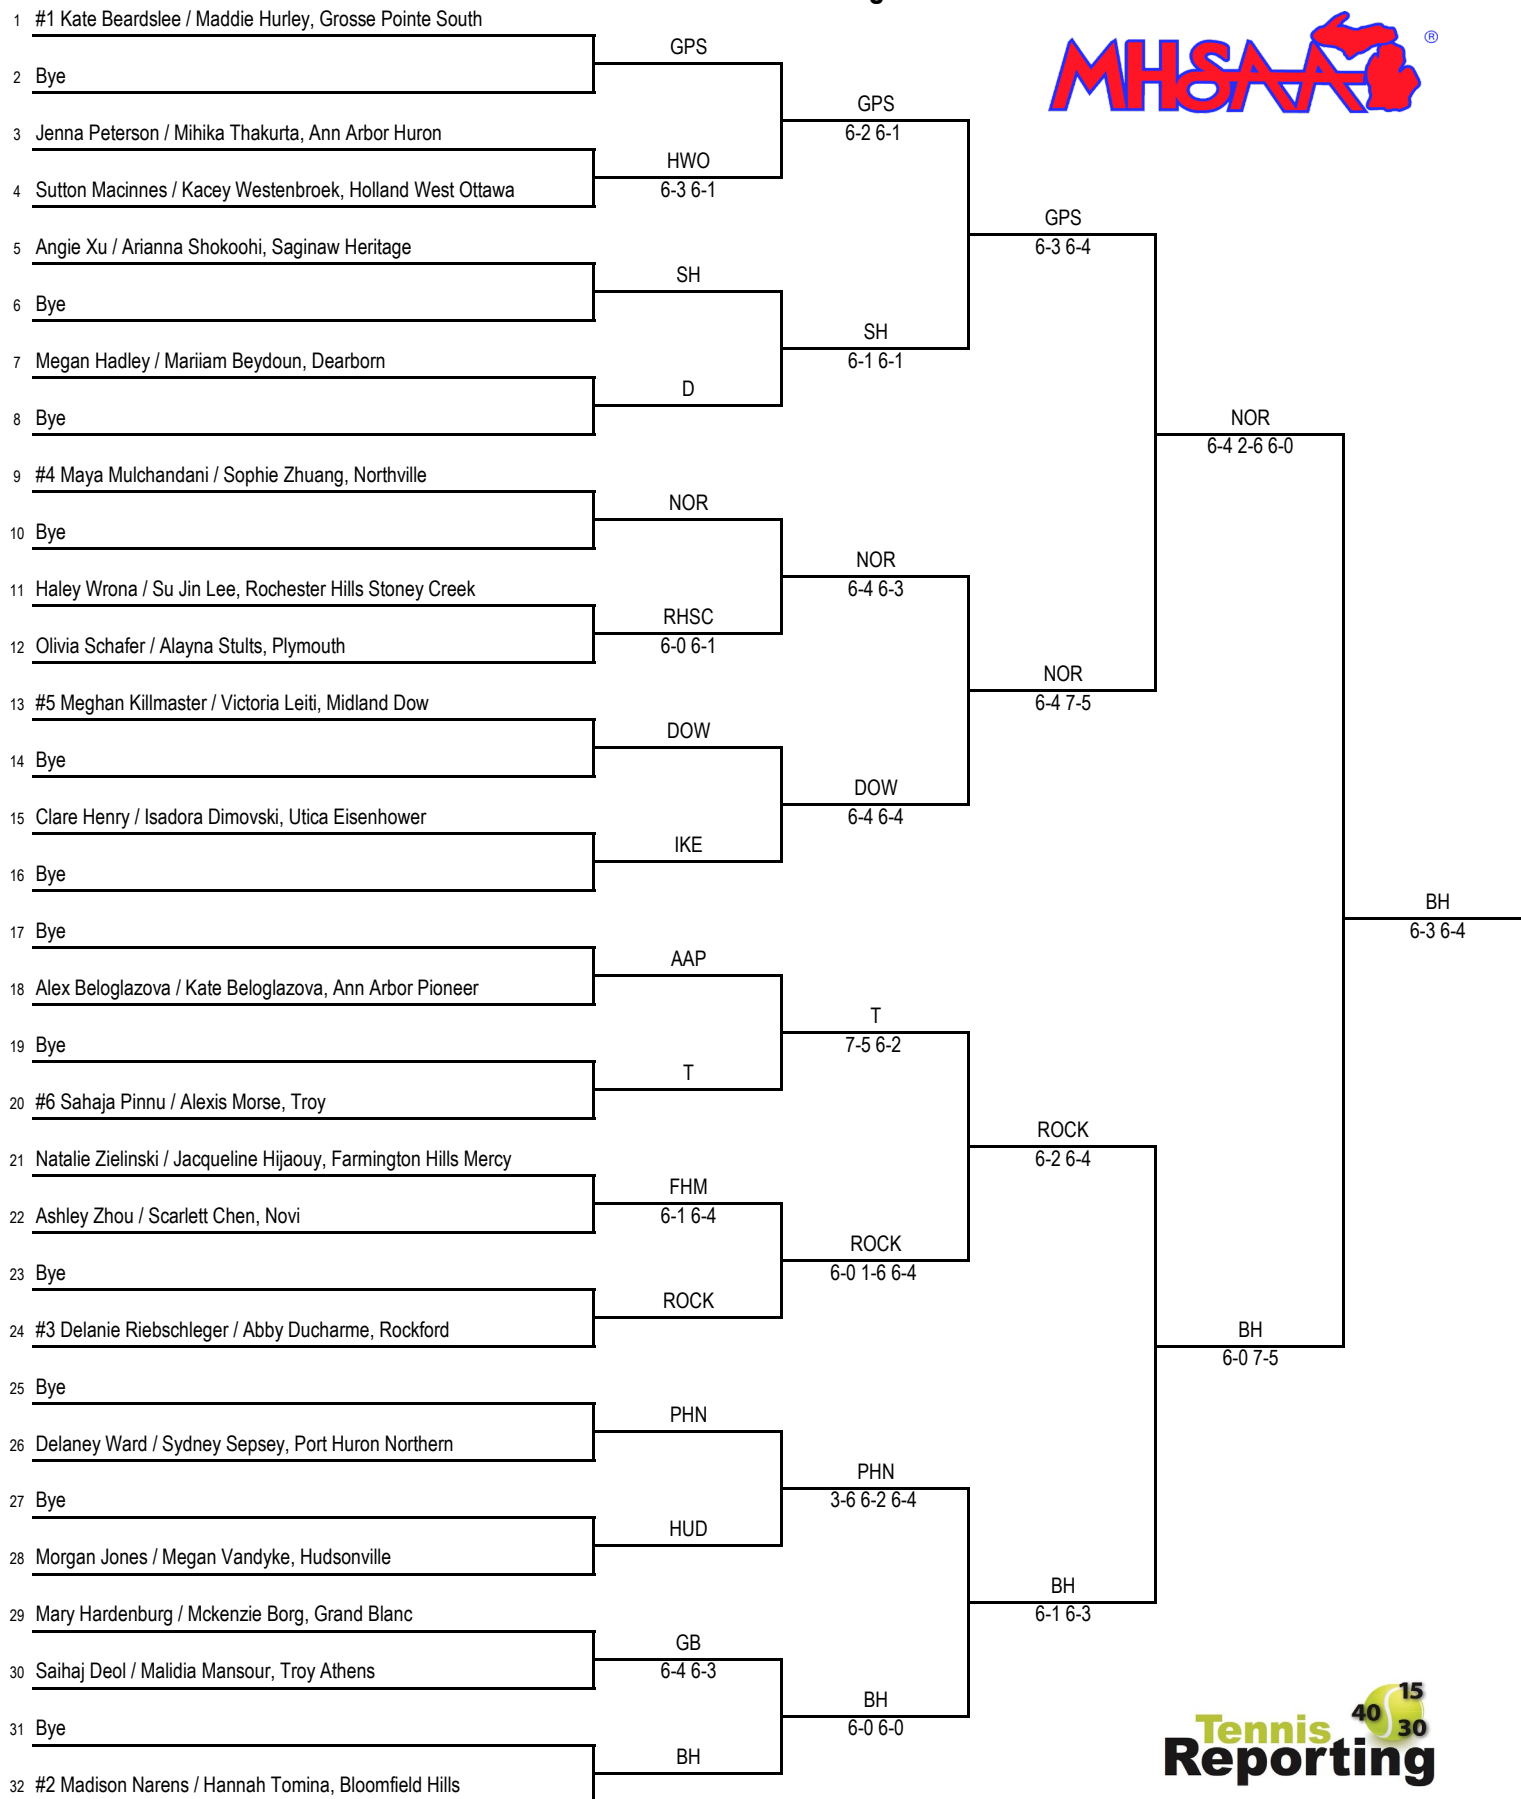

**2019 MHSAA LP Division 1 Girls Tennis Finals
Greater Midland Tennis Center - May 31 - June 1**

Final Standings

1. Grosse Pointe South (GPS) - 30
2. Bloomfield Hills (BH) - 28
3. Midland Dow (DOW) - 23
4. Northville (NOR) - 22
5. Ann Arbor Pioneer (AAP) - 19
6. Ann Arbor Huron (AAH) - 12
7. Rockford (ROCK) - 11
8. Troy (T) - 10
9. Port Huron Northern (PHN) - 9
10. Holland West Ottawa (HWO) - 7
10. Hudsonville (HUD) - 7
10. Plymouth (PL) - 7
13. Saginaw Heritage (SH) - 6
14. Farmington Hills Mercy (FHM) - 5
14. Grand Blanc (GB) - 5
14. Novi (NOV) - 5
14. Utica Eisenhower (IKE) - 5
18. Rochester Hills Stoney Creek (RHSC) - 2
18. Troy Athens (TA) - 2
19. Rochester (R) - 1
20. Dearborn (D) - 0
20. Livonia Churchill (LC) - 0

2019 MHSAA LP Division 1 Girls Tennis Finals - Greater Midland Tennis Center - May 31 - June 1

No. 1 Singles Flight

2019 MHSAA LP Division 1 Girls Tennis Finals - Greater Midland Tennis Center - May 31 - June 1

No. 2 Singles Flight

2019 MHSAA LP Division 1 Girls Tennis Finals - Greater Midland Tennis Center - May 31 - June 1

No. 3 Singles Flight

2019 MHSAA LP Division 1 Girls Tennis Finals - Greater Midland Tennis Center - May 31 - June 1

No. 1 Doubles Flight

2019 MHSAA LP Division 1 Girls Tennis Finals - Greater Midland Tennis Center - May 31 - June 1

No. 3 Doubles Flight

2019 MHSAA LP Division 1 Girls Tennis Finals - Greater Midland Tennis Center - May 31 - June 1