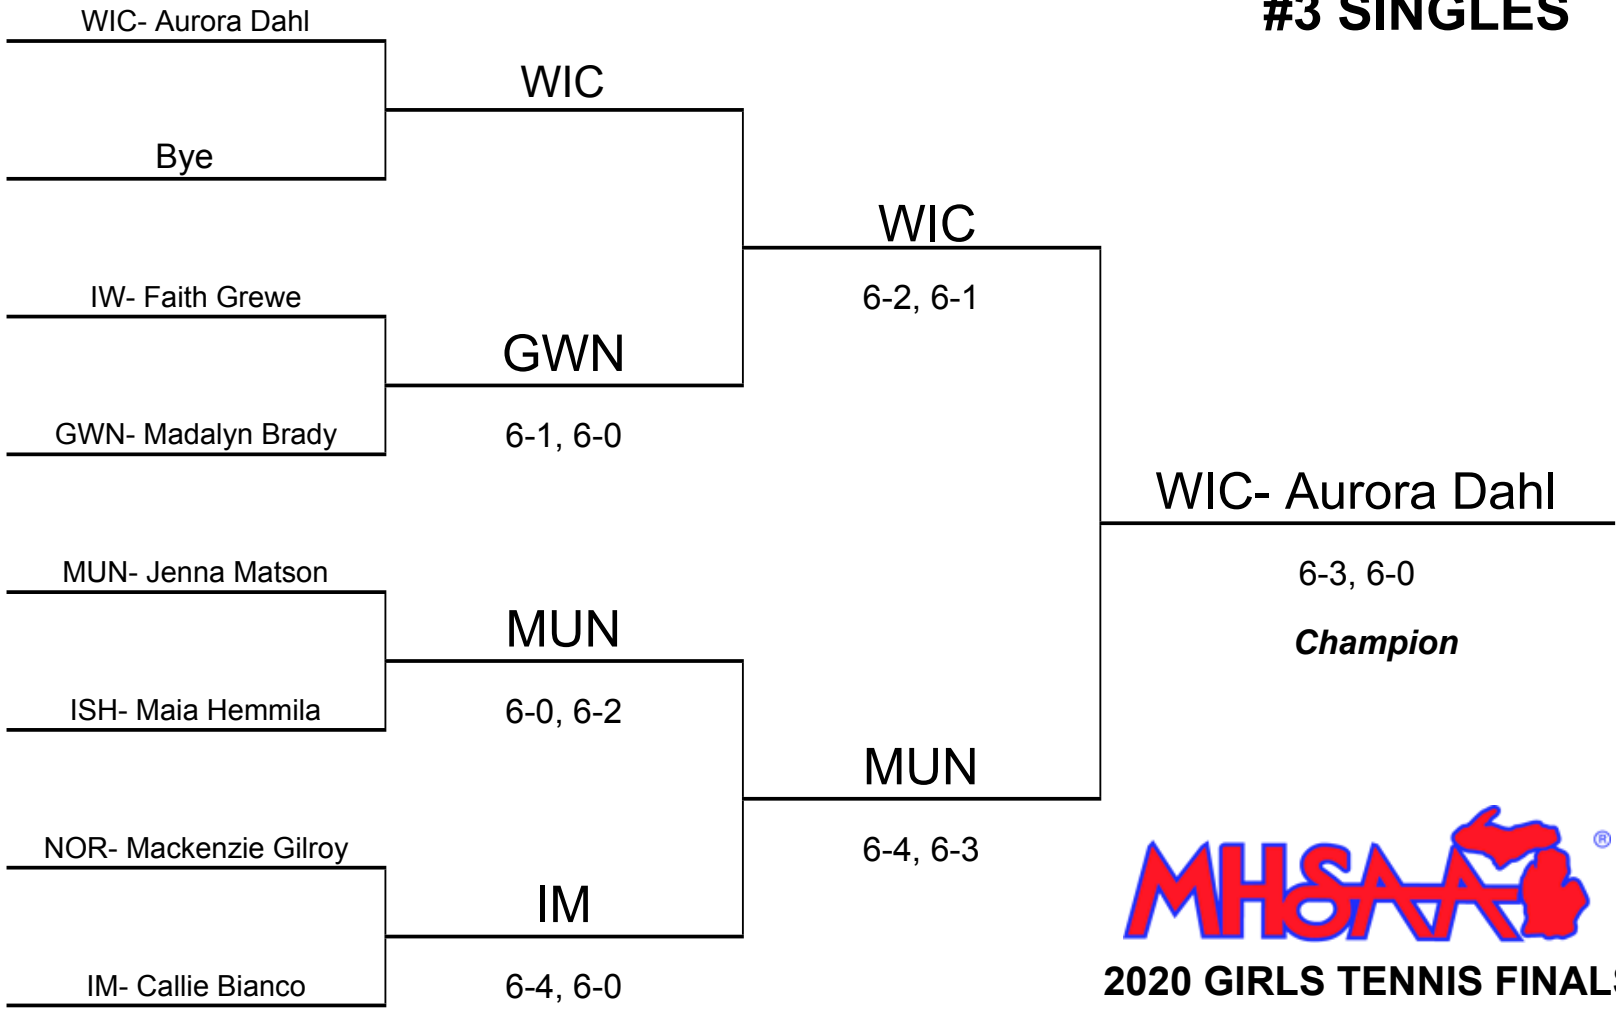

#3 SINGLES East Side

GWN	IM	IW	ISH	NOR	WIC	MUN
1	1	0	0	0	3	2