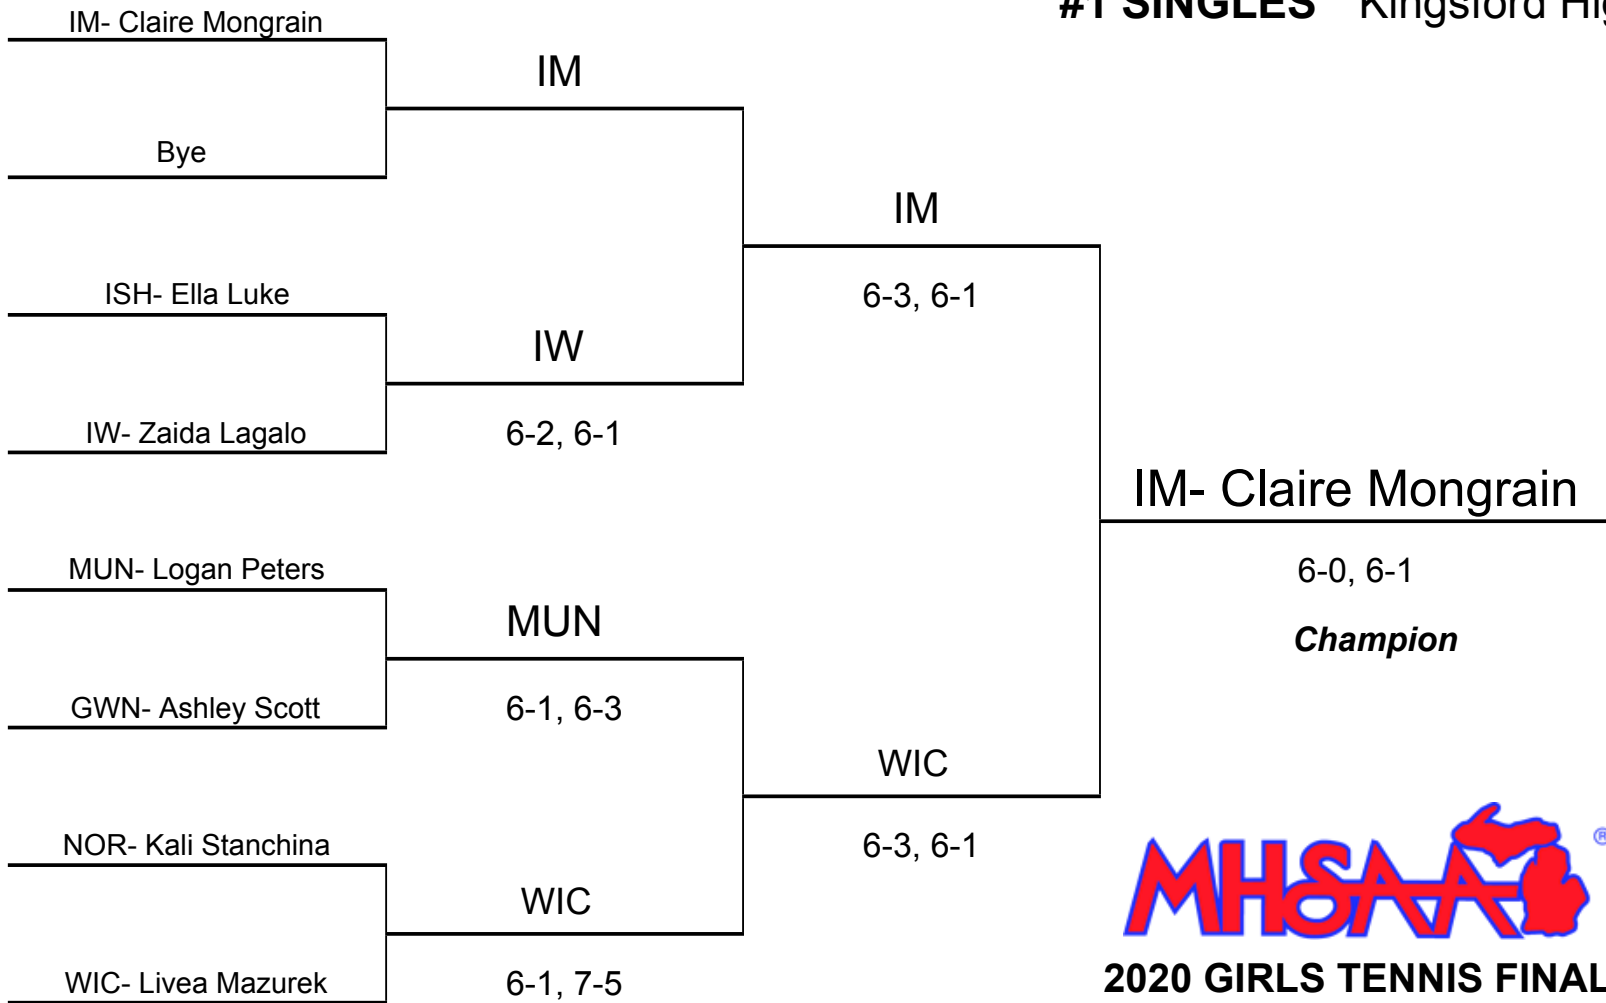

#1 SINGLES Kingsford High School

2020 GIRLS TENNIS FINALS DIVISION 2

GWN	IM	IW	ISH	NOR	WIC	MUN
0	3	1	0	0	2	1