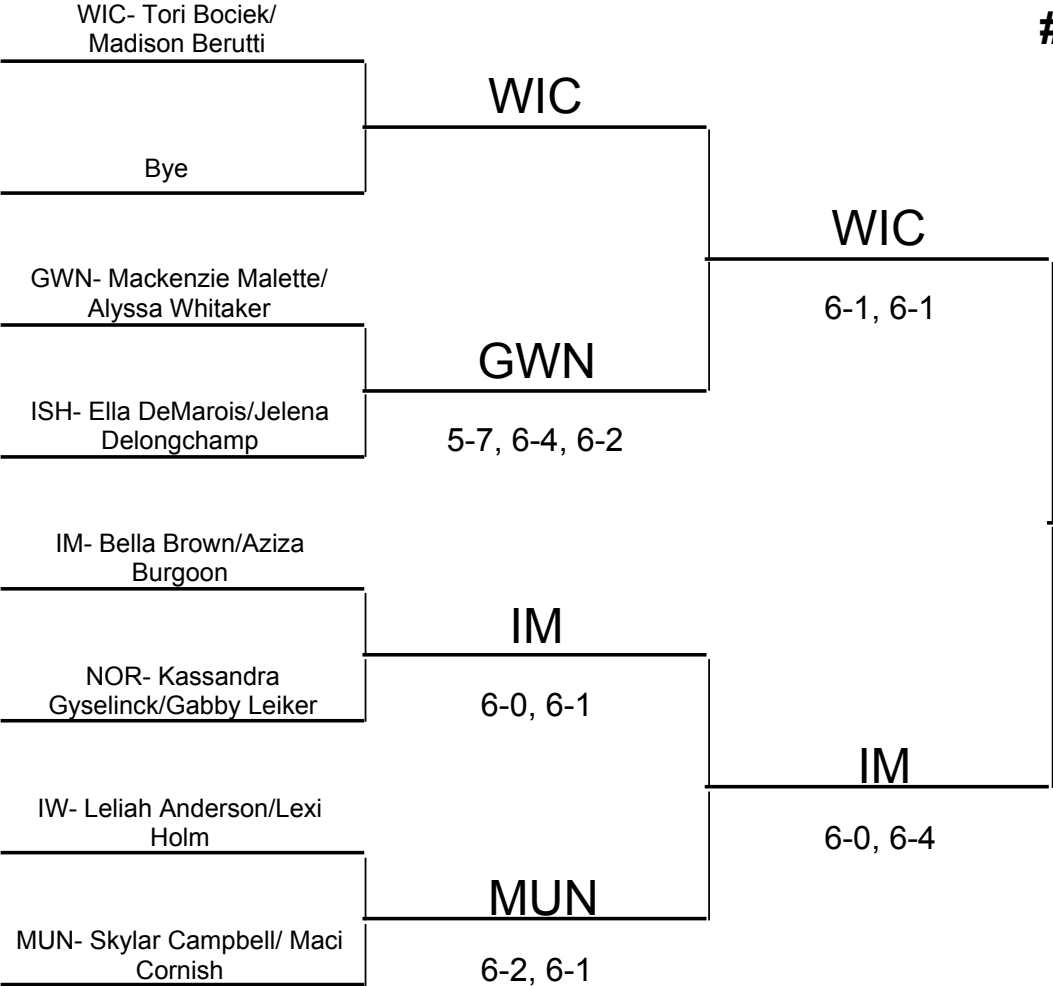

2020 GIRLS TENNIS FINALS - DIVISION 2

October 1, 2020

SCHOOL	ABBREV	1S	2S	3S	4S	1D	2D	3D	4D	TOTAL	PLACE
GWINN	GWN	0	1	1	2	1	0	0	0	5	5
IRON MOUNTAIN	IM	3	2	1	1	2	3	0	0	12	2
IRONWOOD	IW	1	0	0	0	0	0	0	0	1	6
ISHPEMING	ISH	0	0	0	3	0	1	2	3	9	4
NORWAY	NOR	0	0	0	0	0	1	0	0	1	6
WEST IRON COUNTY	WIC	2	3	3	0	3	0	0	2	13	1
MUNISING	MUN	1	1	2	0	1	2	3	1	11	3

#3 SINGLES East Side

GWN	IM	IW	ISH	NOR	WIC	MUN
1	1	0	0	0	3	2

#4 SINGLES East Side

GWN	IM	IW	ISH	NOR	WIC	MUN
2	1	0	3	0	0	0

#1 DOUBLES Kingsford High School

WIC- Tori Bociek/Madison Berutti

6-2, 6-1

Champion

**2020 GIRLS TENNIS FINALS
DIVISION 2**

GWN	IM	IW	ISH	NOR	WIC	MUN
1	2	0	0	0	3	1

#2 DOUBLES Kingsford High School

IM- Danika Juul/Natalia Brown

Champion

**2020 GIRLS TENNIS FINALS
DIVISION 2**

GWN	IM	IW	ISH	NOR	WIC	MUN
0	3	0	1	1	0	2