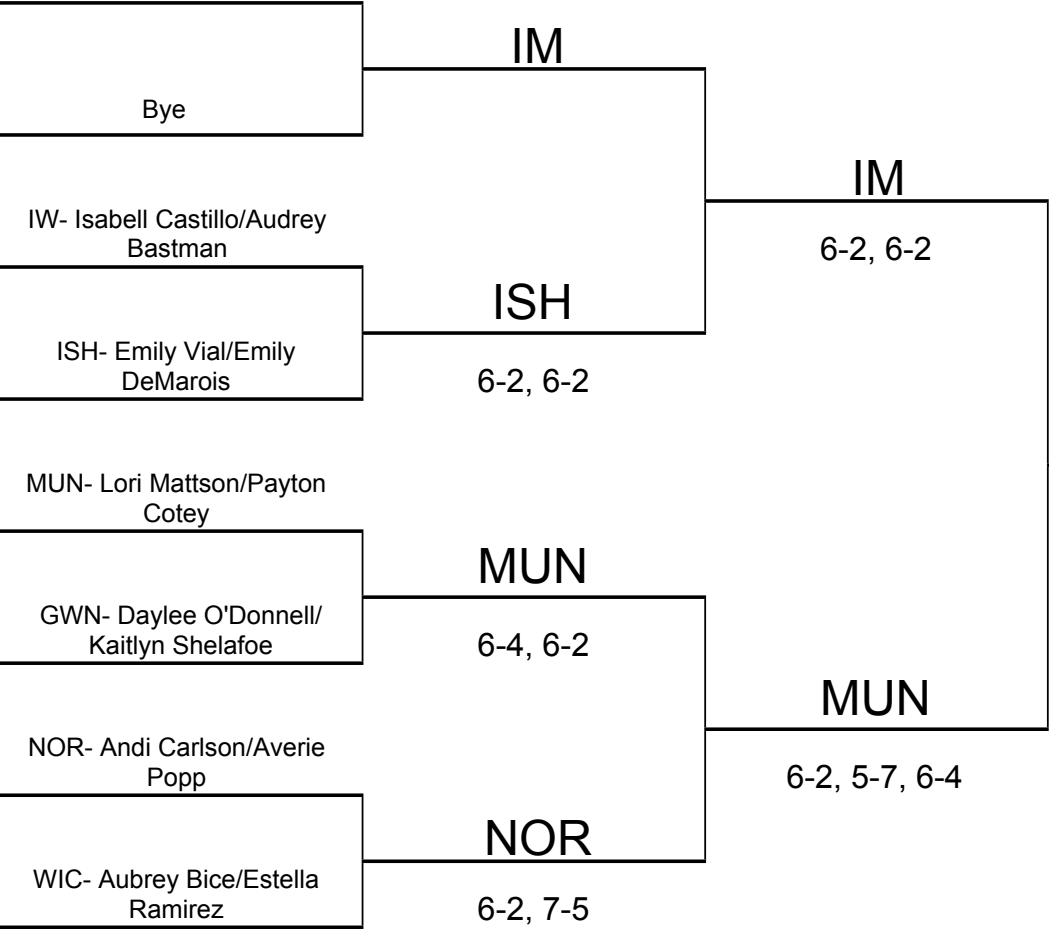

2020 GIRLS TENNIS FINALS - DIVISION 2

October 1, 2020

SCHOOL	ABBREV	1S	2S	3S	4S	1D	2D	3D	4D	TOTAL	PLACE
GWINN	GWN	0	1	1	2	1	0	0	0	5	5
IRON MOUNTAIN	IM	3	2	1	1	2	3	0	0	12	2
IRONWOOD	IW	1	0	0	0	0	0	0	0	1	6
ISHPEMING	ISH	0	0	0	3	0	1	2	3	9	4
NORWAY	NOR	0	0	0	0	0	1	0	0	1	6
WEST IRON COUNTY	WIC	2	3	3	0	3	0	0	2	13	1
MUNISING	MUN	1	1	2	0	1	2	3	1	11	3

#3 SINGLES East Side

GWN	IM	IW	ISH	NOR	WIC	MUN
1	1	0	0	0	3	2

#4 SINGLES East Side

GWN	IM	IW	ISH	NOR	WIC	MUN
2	1	0	3	0	0	0

#1 DOUBLES Kingsford High School

WIC- Tori Bociek/Madison Berutti

6-2, 6-1

Champion

**2020 GIRLS TENNIS FINALS
DIVISION 2**

GWN	IM	IW	ISH	NOR	WIC	MUN
1	2	0	0	0	3	1

#2 DOUBLES Kingsford High School

IM- Danika Juul/Natalia Brown

Champion

**2020 GIRLS TENNIS FINALS
DIVISION 2**

GWN	IM	IW	ISH	NOR	WIC	MUN
0	3	0	1	1	0	2