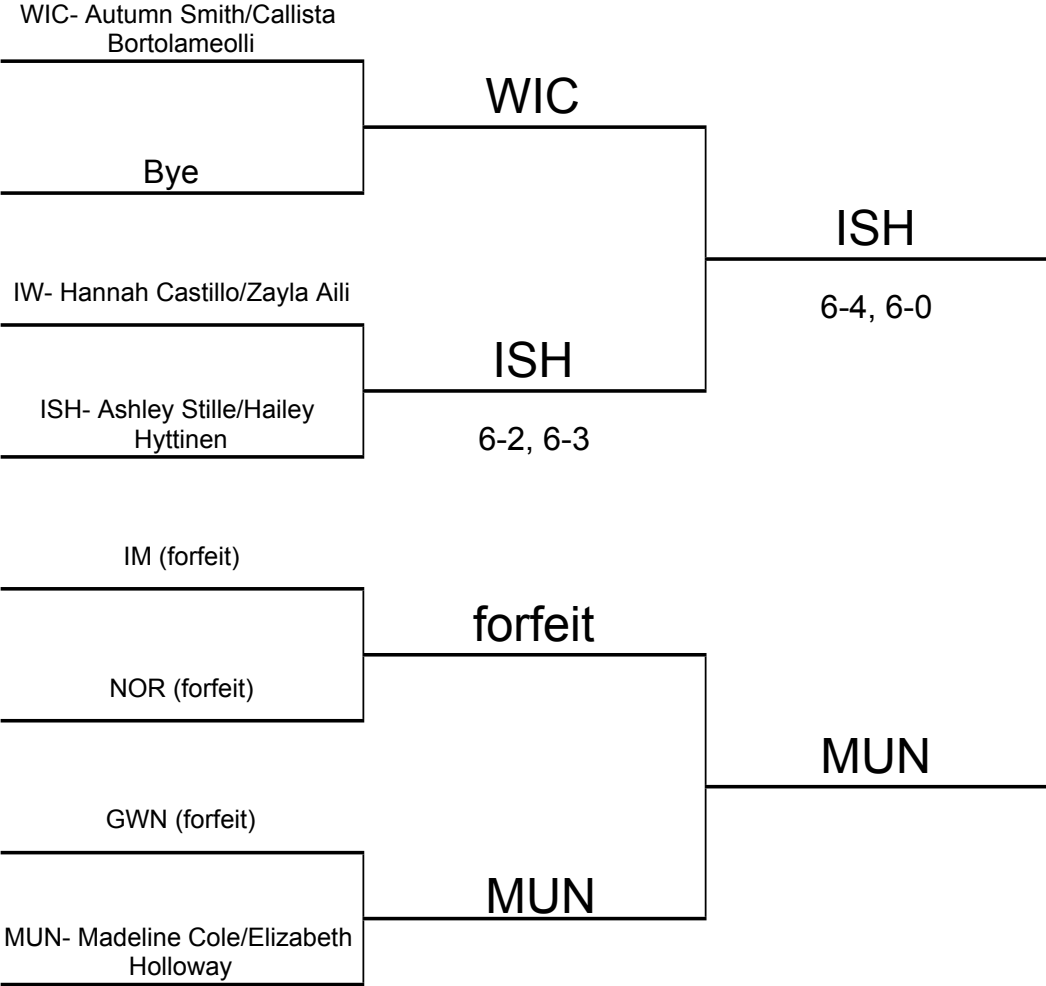

2020 GIRLS TENNIS FINALS - DIVISION 2

October 1, 2020

SCHOOL	ABBREV	1S	2S	3S	4S	1D	2D	3D	4D	TOTAL	PLACE
GWINN	GWN	0	1	1	2	1	0	0	0	5	5
IRON MOUNTAIN	IM	3	2	1	1	2	3	0	0	12	2
IRONWOOD	IW	1	0	0	0	0	0	0	0	1	6
ISHPEMING	ISH	0	0	0	3	0	1	2	3	9	4
NORWAY	NOR	0	0	0	0	0	1	0	0	1	6
WEST IRON COUNTY	WIC	2	3	3	0	3	0	0	2	13	1
MUNISING	MUN	1	1	2	0	1	2	3	1	11	3

**2020 GIRLS TENNIS FINALS
DIVISION 2**

GWN	IM	IW	ISH	NOR	WIC	MUN
1	2	0	0	0	3	1

#2 DOUBLES Kingsford High School

IM- Danika Juul/Natalia Brown

Champion

**2020 GIRLS TENNIS FINALS
DIVISION 2**

GWN	IM	IW	ISH	NOR	WIC	MUN
0	3	0	1	1	0	2

#3 DOUBLES Lodal Park

MUN- Madeline Cole/Elizabeth Holloway
6-3, 6-2
Champion

2020 GIRLS TENNIS FINALS DIVISION 2

GWN	IM	IW	ISH	NOR	WIC	MUN
0	0	0	2	0	0	3

#4 DOUBLES Lodal Park

WIC- Hailee Bradshaw/Bailey Hoffart