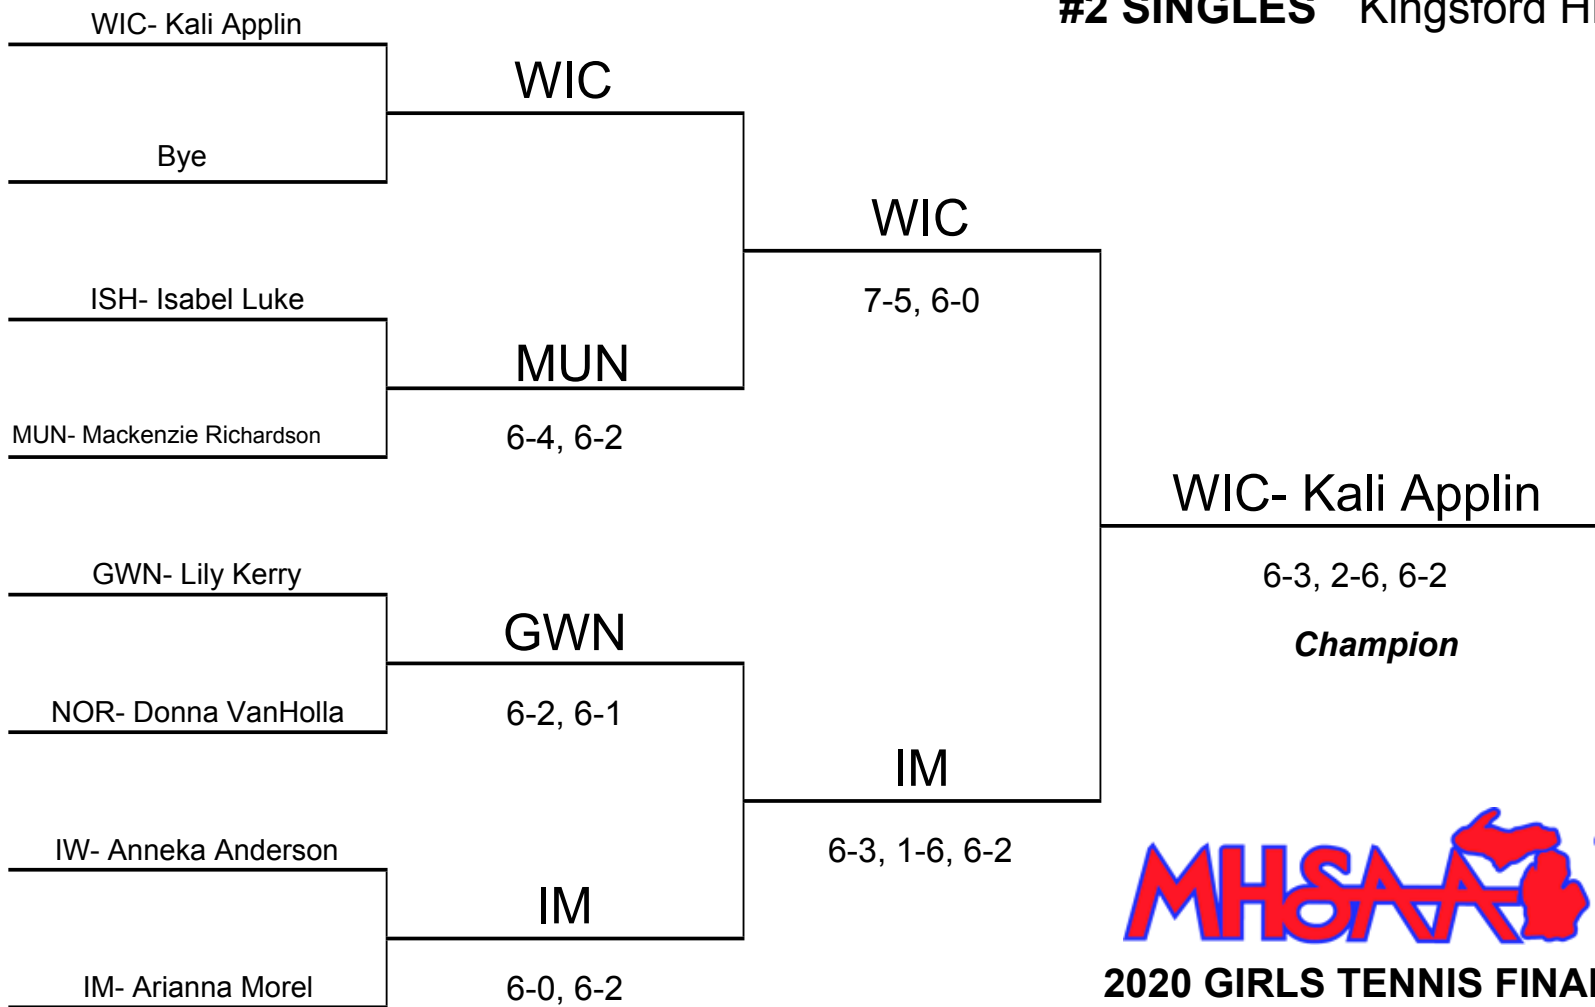

#2 SINGLES Kingsford High School

2020 GIRLS TENNIS FINALS DIVISION 2

GWN	IM	IW	ISH	NOR	WIC	MUN
1	2	0	0	0	3	1