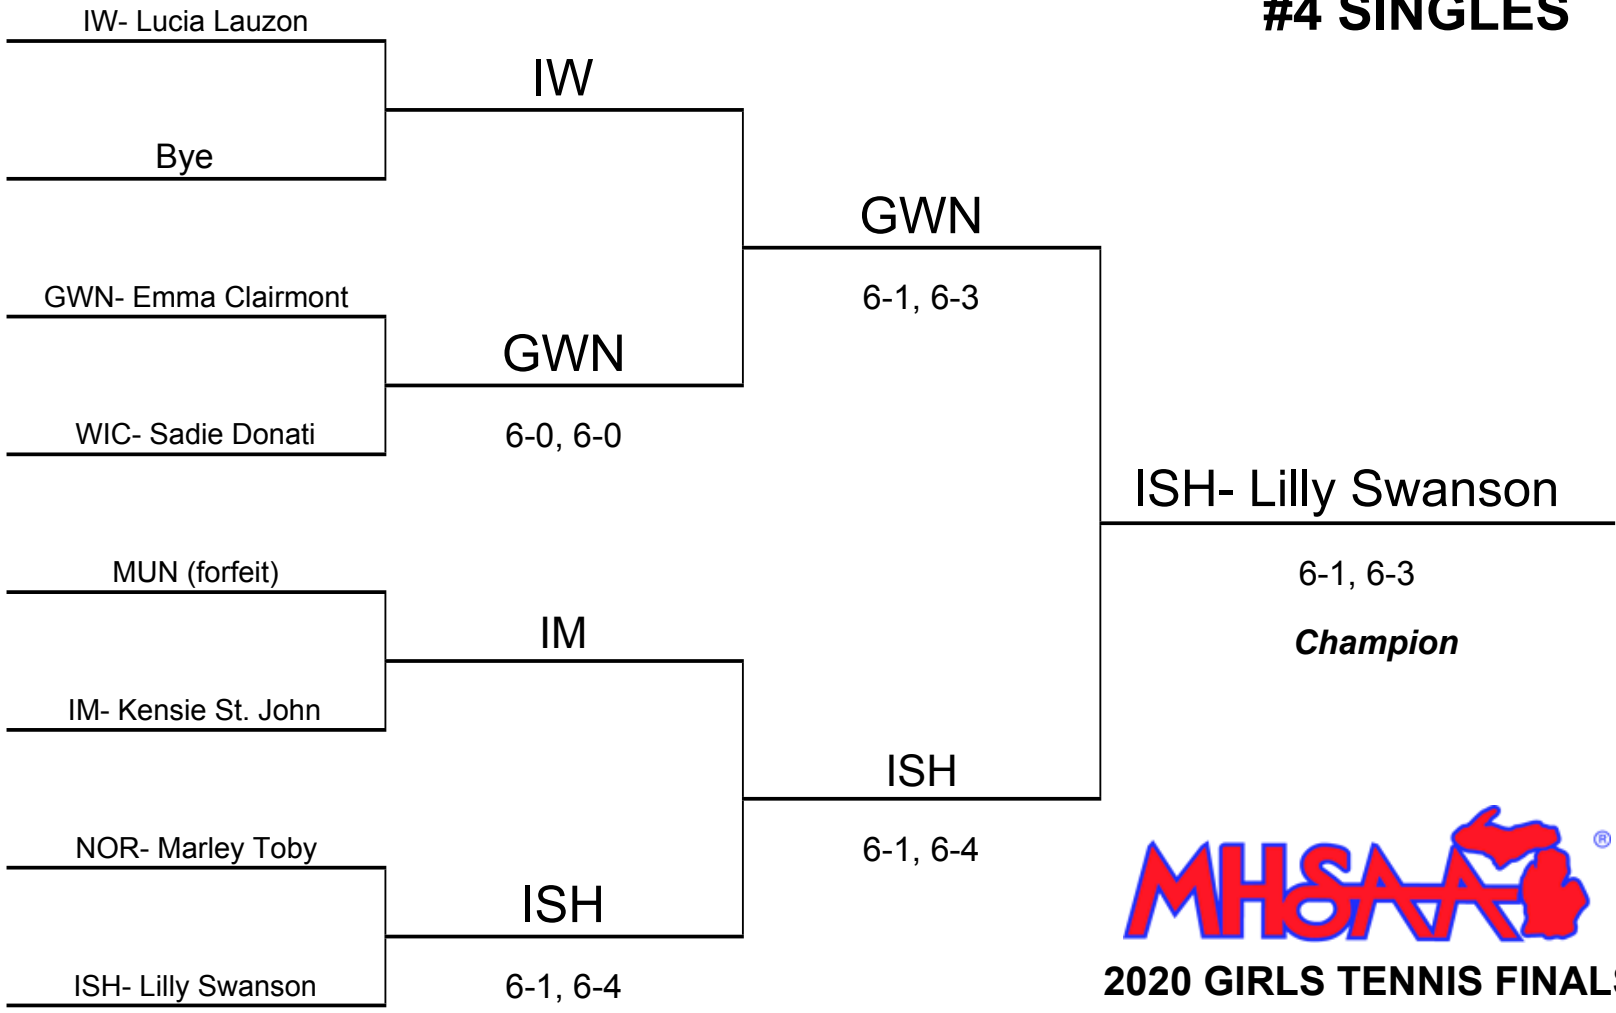

#4 SINGLES East Side

GWN	IM	IW	ISH	NOR	WIC	MUN
2	1	0	3	0	0	0