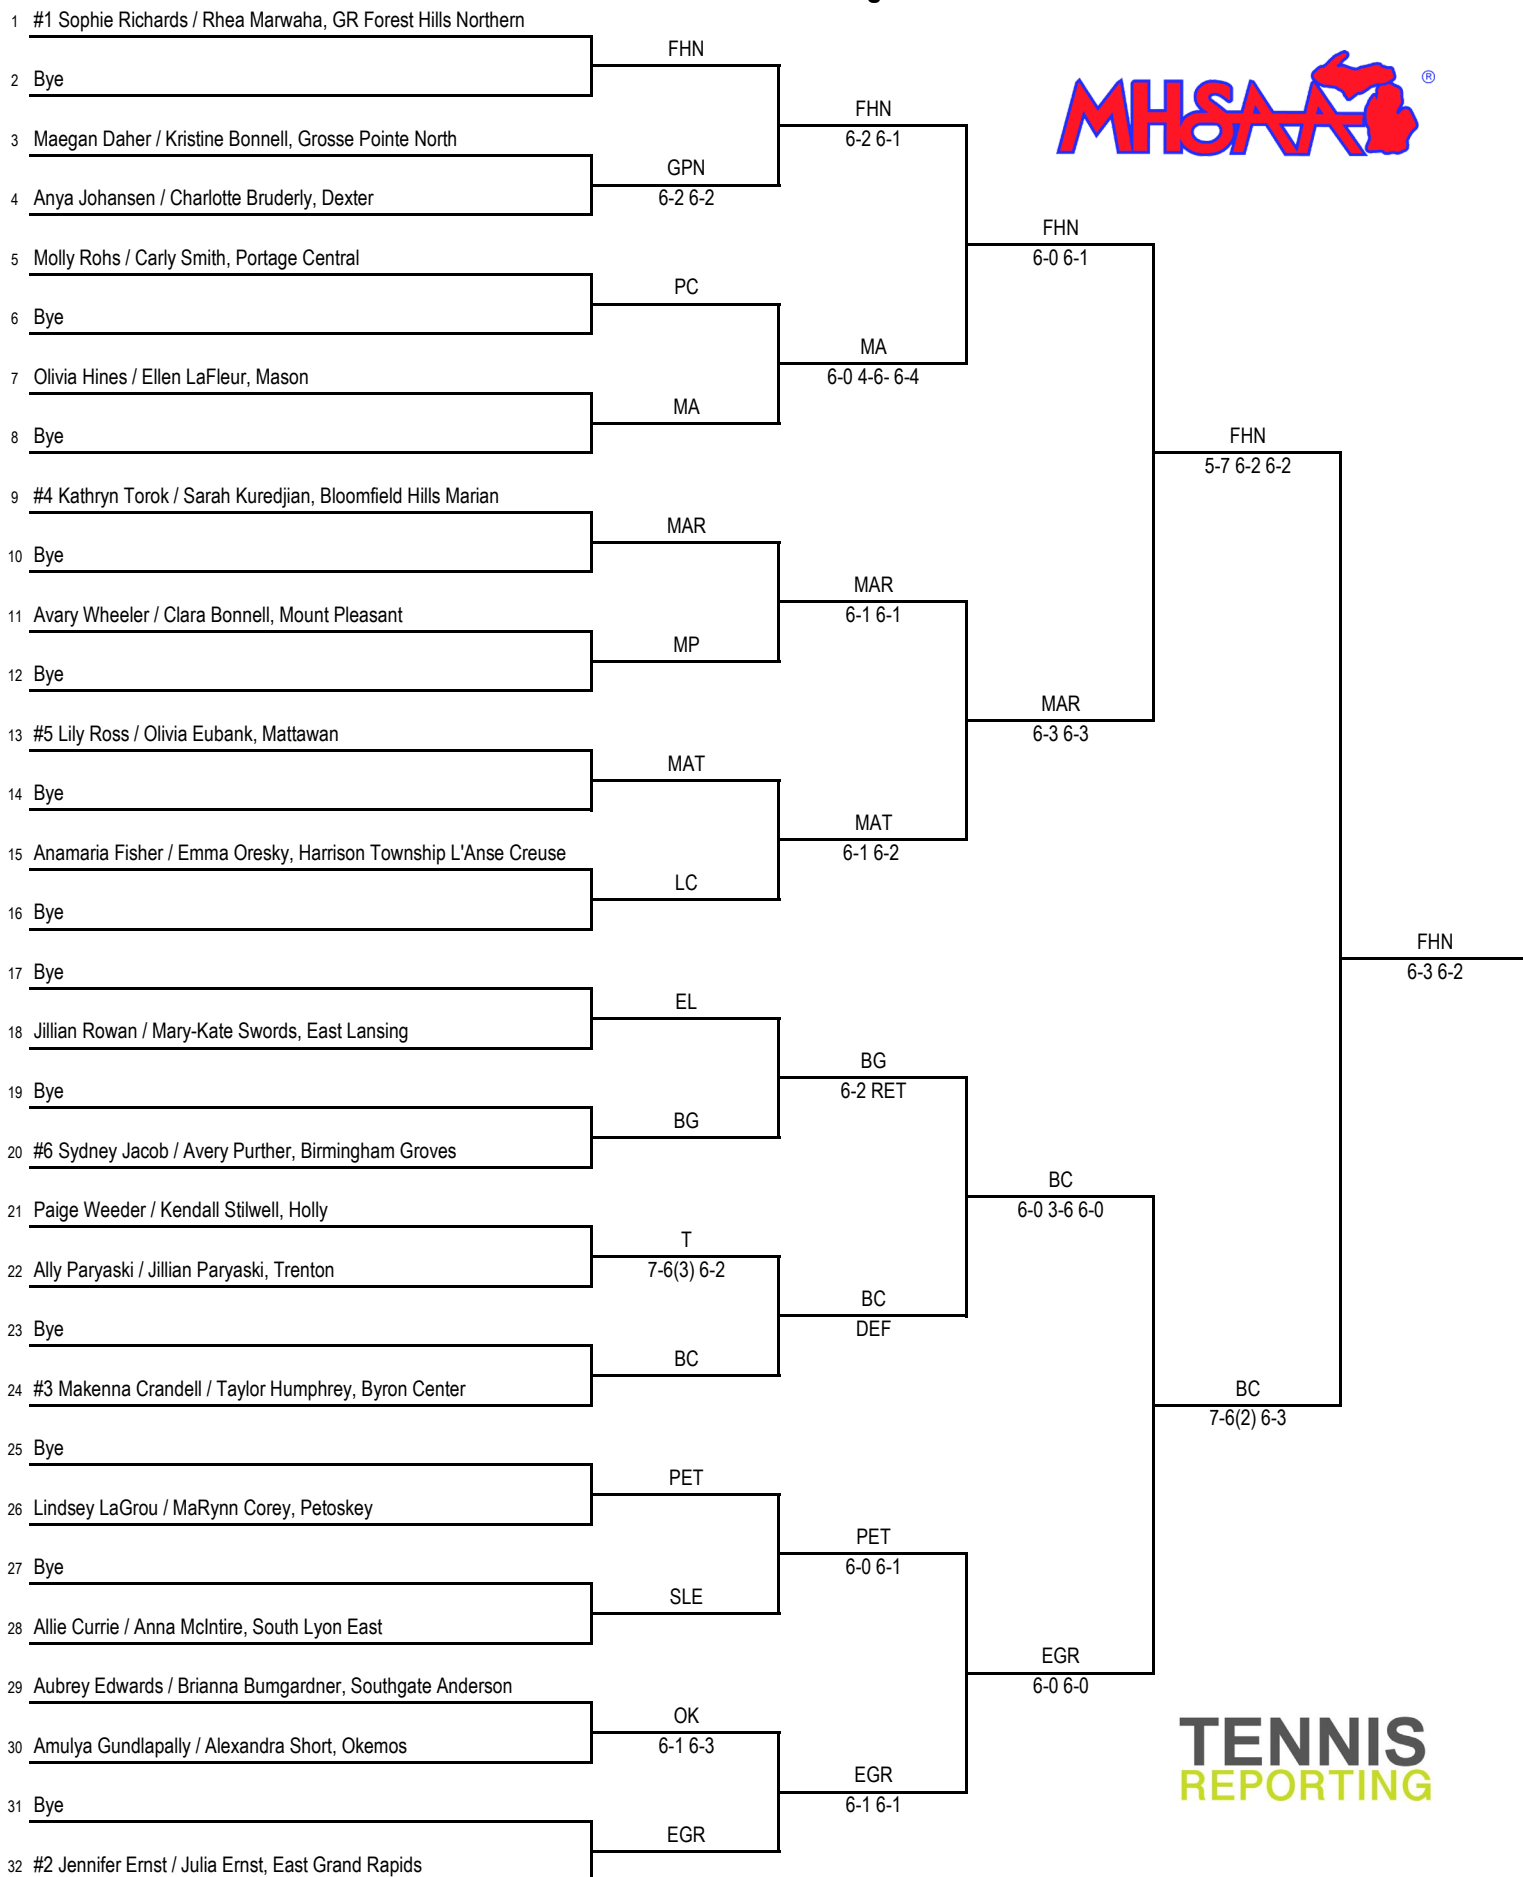

**2021 MHSAA LP Division 2 Girls Tennis Finals
Midland Area - June 4-5**

Final Standings

1. GR Forest Hills Northern (FHN) - 39
2. Bloomfield Hills Marian (MAR) - 25
3. Birmingham Groves (BG) - 24
4. Mattawan (MAT) - 18
5. Byron Center (BC) - 17
5. Portage Central (PC) - 17
7. East Grand Rapids (EGR) - 16
8. Grosse Pointe North (GPN) - 11
9. Okemos (OK) - 9
10. Dexter (D) - 8
11. Petoskey (PET) - 7
12. East Lansing (EL) - 6
12. Mason (MA) - 6
14. Trenton (T) - 3
15. Battle Creek Lakeview (BCL) - 1
15. Harrison Township L'Anse Creuse (LC) - 1
15. Holly (H) - 1
15. Mount Pleasant (MP) - 1
15. Walled Lake Western (WLW) - 1
15. Warren Cousino (COU) - 1
21. Alpena (A) - 0
21. South Lyon East (SLE) - 0
21. Southgate Anderson (SA) - 0
21. Wyandotte Roosevelt (WR) - 0

2021 MHSAA LP Division 2 Girls Tennis Finals - Midland Area - June 4-5

No. 1 Singles Flight

2021 MHSAA LP Division 2 Girls Tennis Finals - Midland Area - June 4-5

No. 2 Singles Flight

2021 MHSAA LP Division 2 Girls Tennis Finals - Midland Area - June 4-5

No. 3 Singles Flight

2021 MHSAA LP Division 2 Girls Tennis Finals - Midland Area - June 4-5

No. 4 Singles Flight

2021 MHSAA LP Division 2 Girls Tennis Finals - Midland Area - June 4-5

No. 1 Doubles Flight

2021 MHSAA LP Division 2 Girls Tennis Finals - Midland Area - June 4-5

No. 3 Doubles Flight

2021 MHSAA LP Division 2 Girls Tennis Finals - Midland Area - June 4-5

No. 4 Doubles Flight