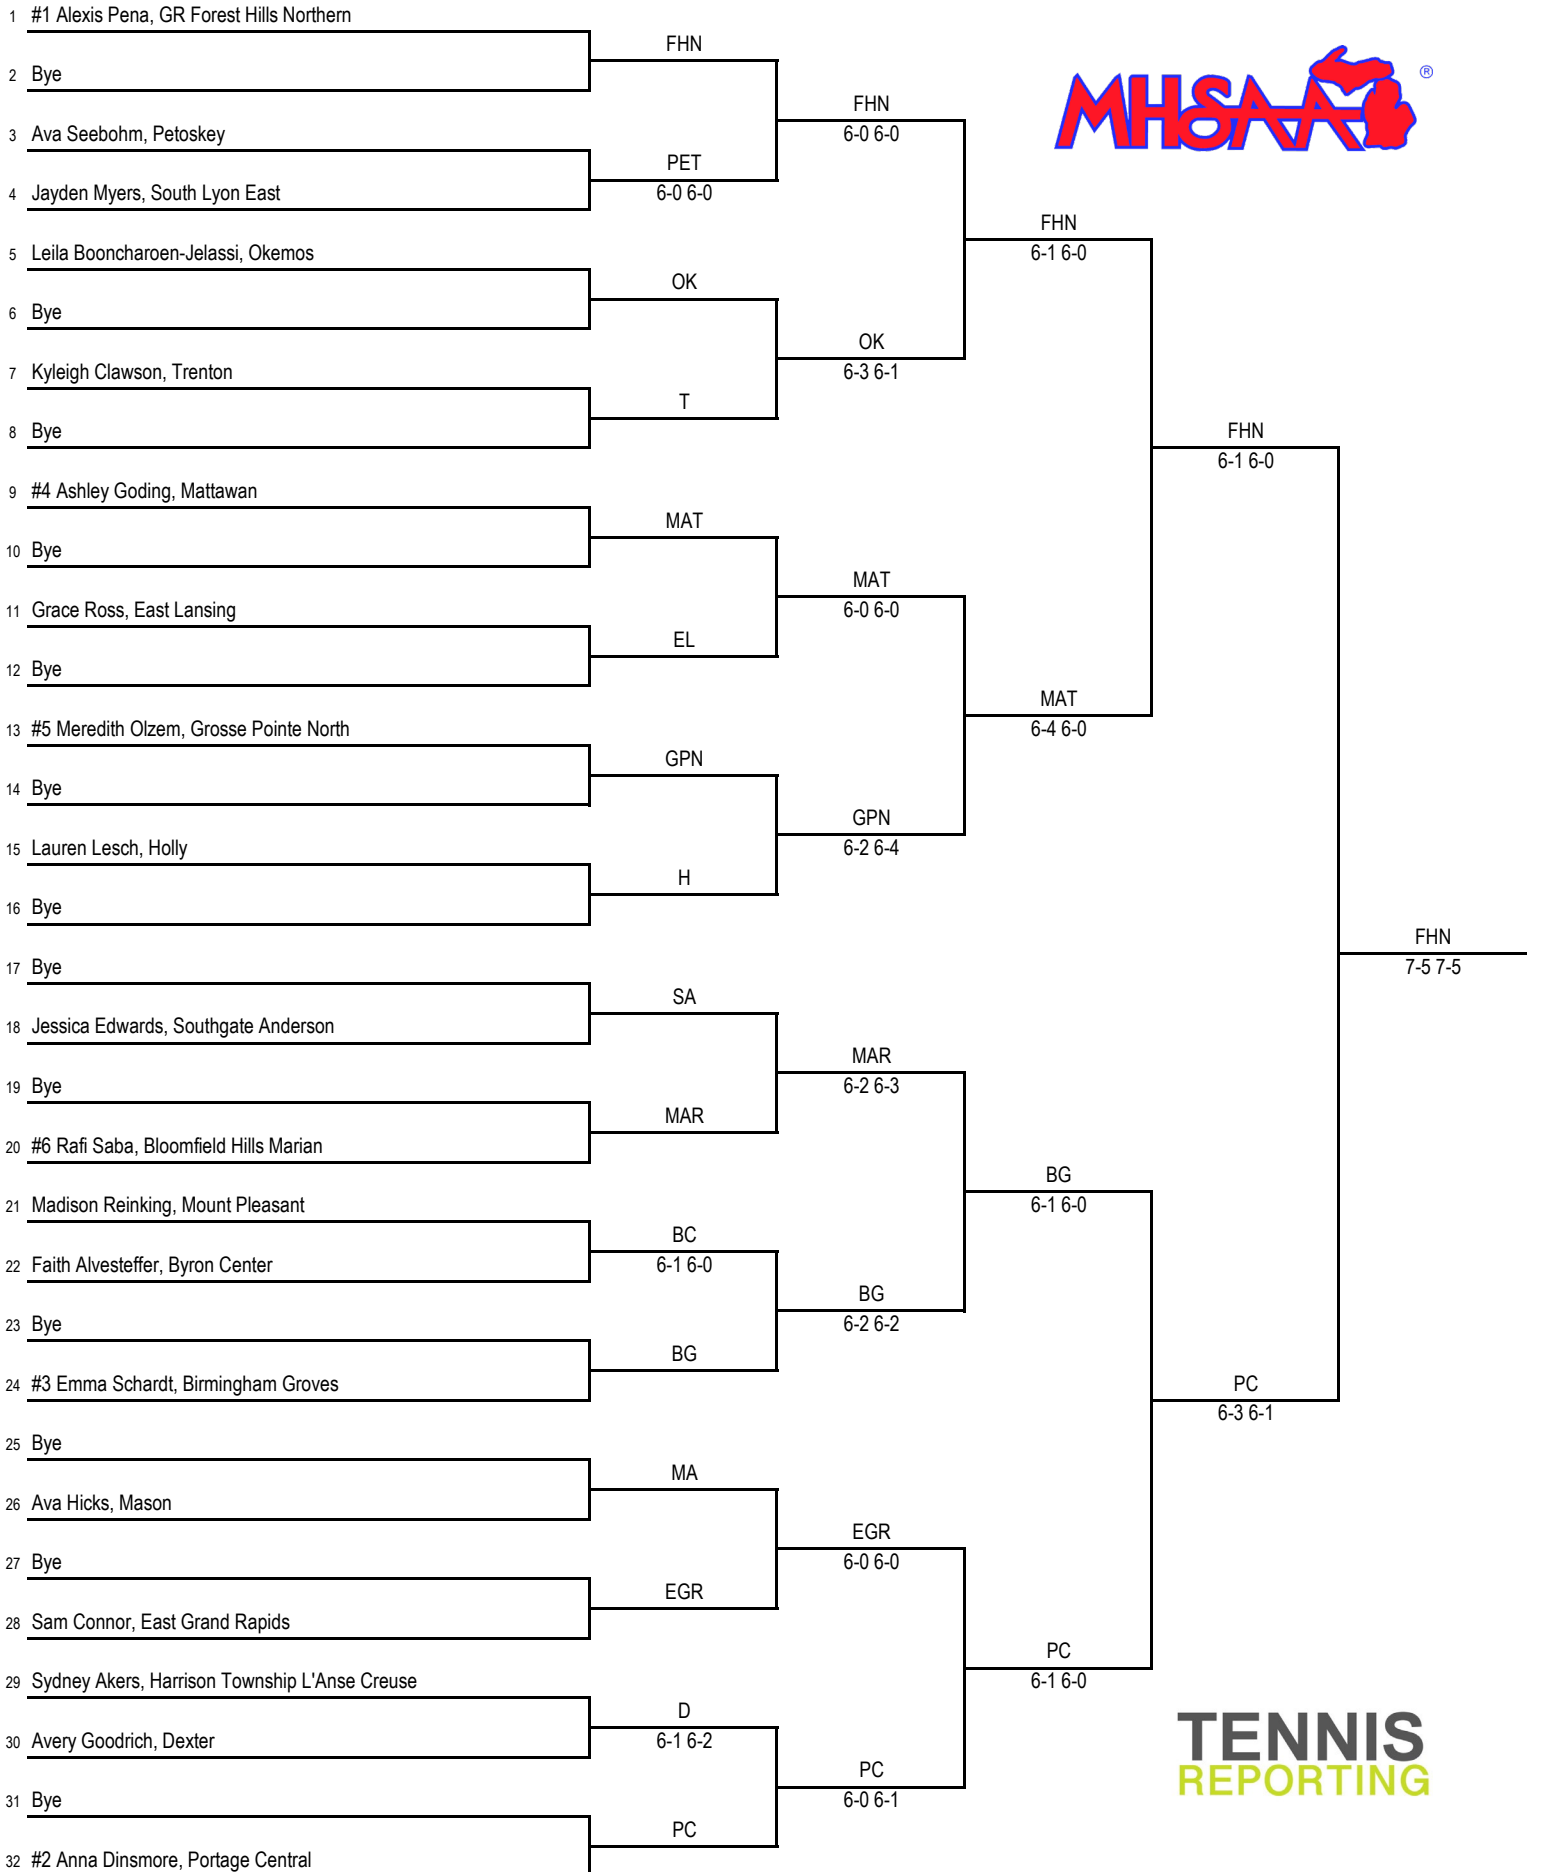

**2021 MHSAA LP Division 2 Girls Tennis Finals
Midland Area - June 4-5**

Final Standings

1. GR Forest Hills Northern (FHN) - 39
2. Bloomfield Hills Marian (MAR) - 25
3. Birmingham Groves (BG) - 24
4. Mattawan (MAT) - 18
5. Byron Center (BC) - 17
5. Portage Central (PC) - 17
7. East Grand Rapids (EGR) - 16
8. Grosse Pointe North (GPN) - 11
9. Okemos (OK) - 9
10. Dexter (D) - 8
11. Petoskey (PET) - 7
12. East Lansing (EL) - 6
12. Mason (MA) - 6
14. Trenton (T) - 3
15. Battle Creek Lakeview (BCL) - 1
15. Harrison Township L'Anse Creuse (LC) - 1
15. Holly (H) - 1
15. Mount Pleasant (MP) - 1
15. Walled Lake Western (WLW) - 1
15. Warren Cousino (COU) - 1
21. Alpena (A) - 0
21. South Lyon East (SLE) - 0
21. Southgate Anderson (SA) - 0
21. Wyandotte Roosevelt (WR) - 0

2021 MHSAA LP Division 2 Girls Tennis Finals - Midland Area - June 4-5

No. 1 Singles Flight

2021 MHSAA LP Division 2 Girls Tennis Finals - Midland Area - June 4-5

No. 2 Singles Flight

2021 MHSAA LP Division 2 Girls Tennis Finals - Midland Area - June 4-5

No. 3 Singles Flight

2021 MHSAA LP Division 2 Girls Tennis Finals - Midland Area - June 4-5

No. 4 Singles Flight

2021 MHSAA LP Division 2 Girls Tennis Finals - Midland Area - June 4-5

No. 1 Doubles Flight