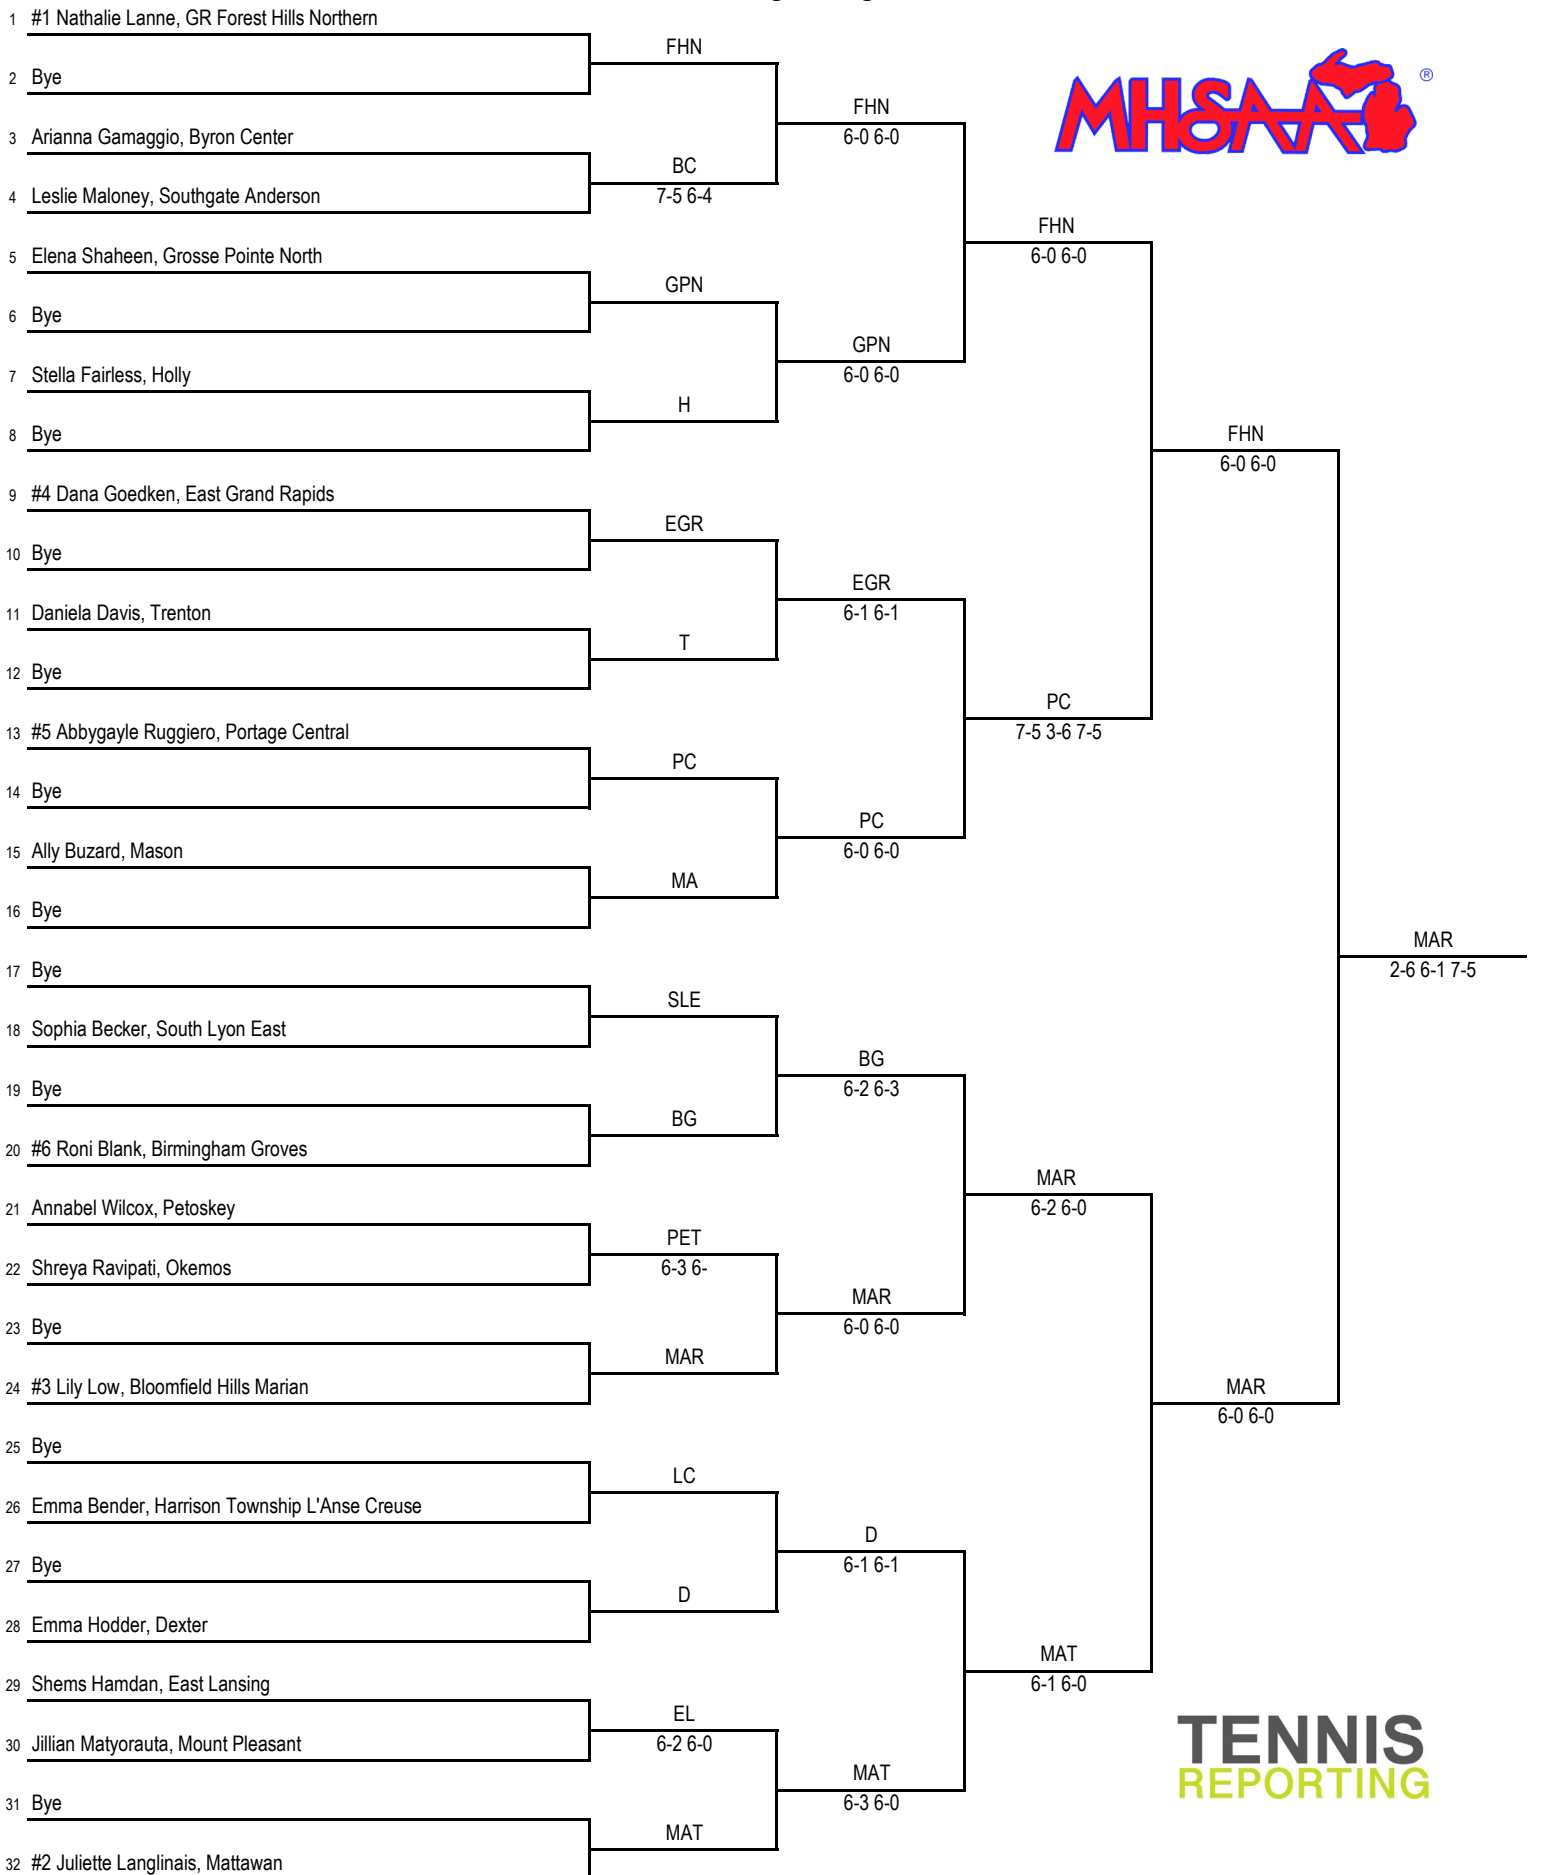

**2021 MHSAA LP Division 2 Girls Tennis Finals
Midland Area - June 4-5**

Final Standings

1. GR Forest Hills Northern (FHN) - 39
2. Bloomfield Hills Marian (MAR) - 25
3. Birmingham Groves (BG) - 24
4. Mattawan (MAT) - 18
5. Byron Center (BC) - 17
5. Portage Central (PC) - 17
7. East Grand Rapids (EGR) - 16
8. Grosse Pointe North (GPN) - 11
9. Okemos (OK) - 9
10. Dexter (D) - 8
11. Petoskey (PET) - 7
12. East Lansing (EL) - 6
12. Mason (MA) - 6
14. Trenton (T) - 3
15. Battle Creek Lakeview (BCL) - 1
15. Harrison Township L'Anse Creuse (LC) - 1
15. Holly (H) - 1
15. Mount Pleasant (MP) - 1
15. Walled Lake Western (WLW) - 1
15. Warren Cousino (COU) - 1
21. Alpena (A) - 0
21. South Lyon East (SLE) - 0
21. Southgate Anderson (SA) - 0
21. Wyandotte Roosevelt (WR) - 0

2021 MHSAA LP Division 2 Girls Tennis Finals - Midland Area - June 4-5

No. 1 Singles Flight

2021 MHSAA LP Division 2 Girls Tennis Finals - Midland Area - June 4-5

No. 2 Singles Flight

2021 MHSAA LP Division 2 Girls Tennis Finals - Midland Area - June 4-5

No. 3 Singles Flight

2021 MHSAA LP Division 2 Girls Tennis Finals - Midland Area - June 4-5

No. 4 Singles Flight

2021 MHSAA LP Division 2 Girls Tennis Finals - Midland Area - June 4-5

No. 1 Doubles Flight

2021 MHSAA LP Division 2 Girls Tennis Finals - Midland Area - June 4-5

No. 3 Doubles Flight

2021 MHSAA LP Division 2 Girls Tennis Finals - Midland Area - June 4-5

No. 4 Doubles Flight