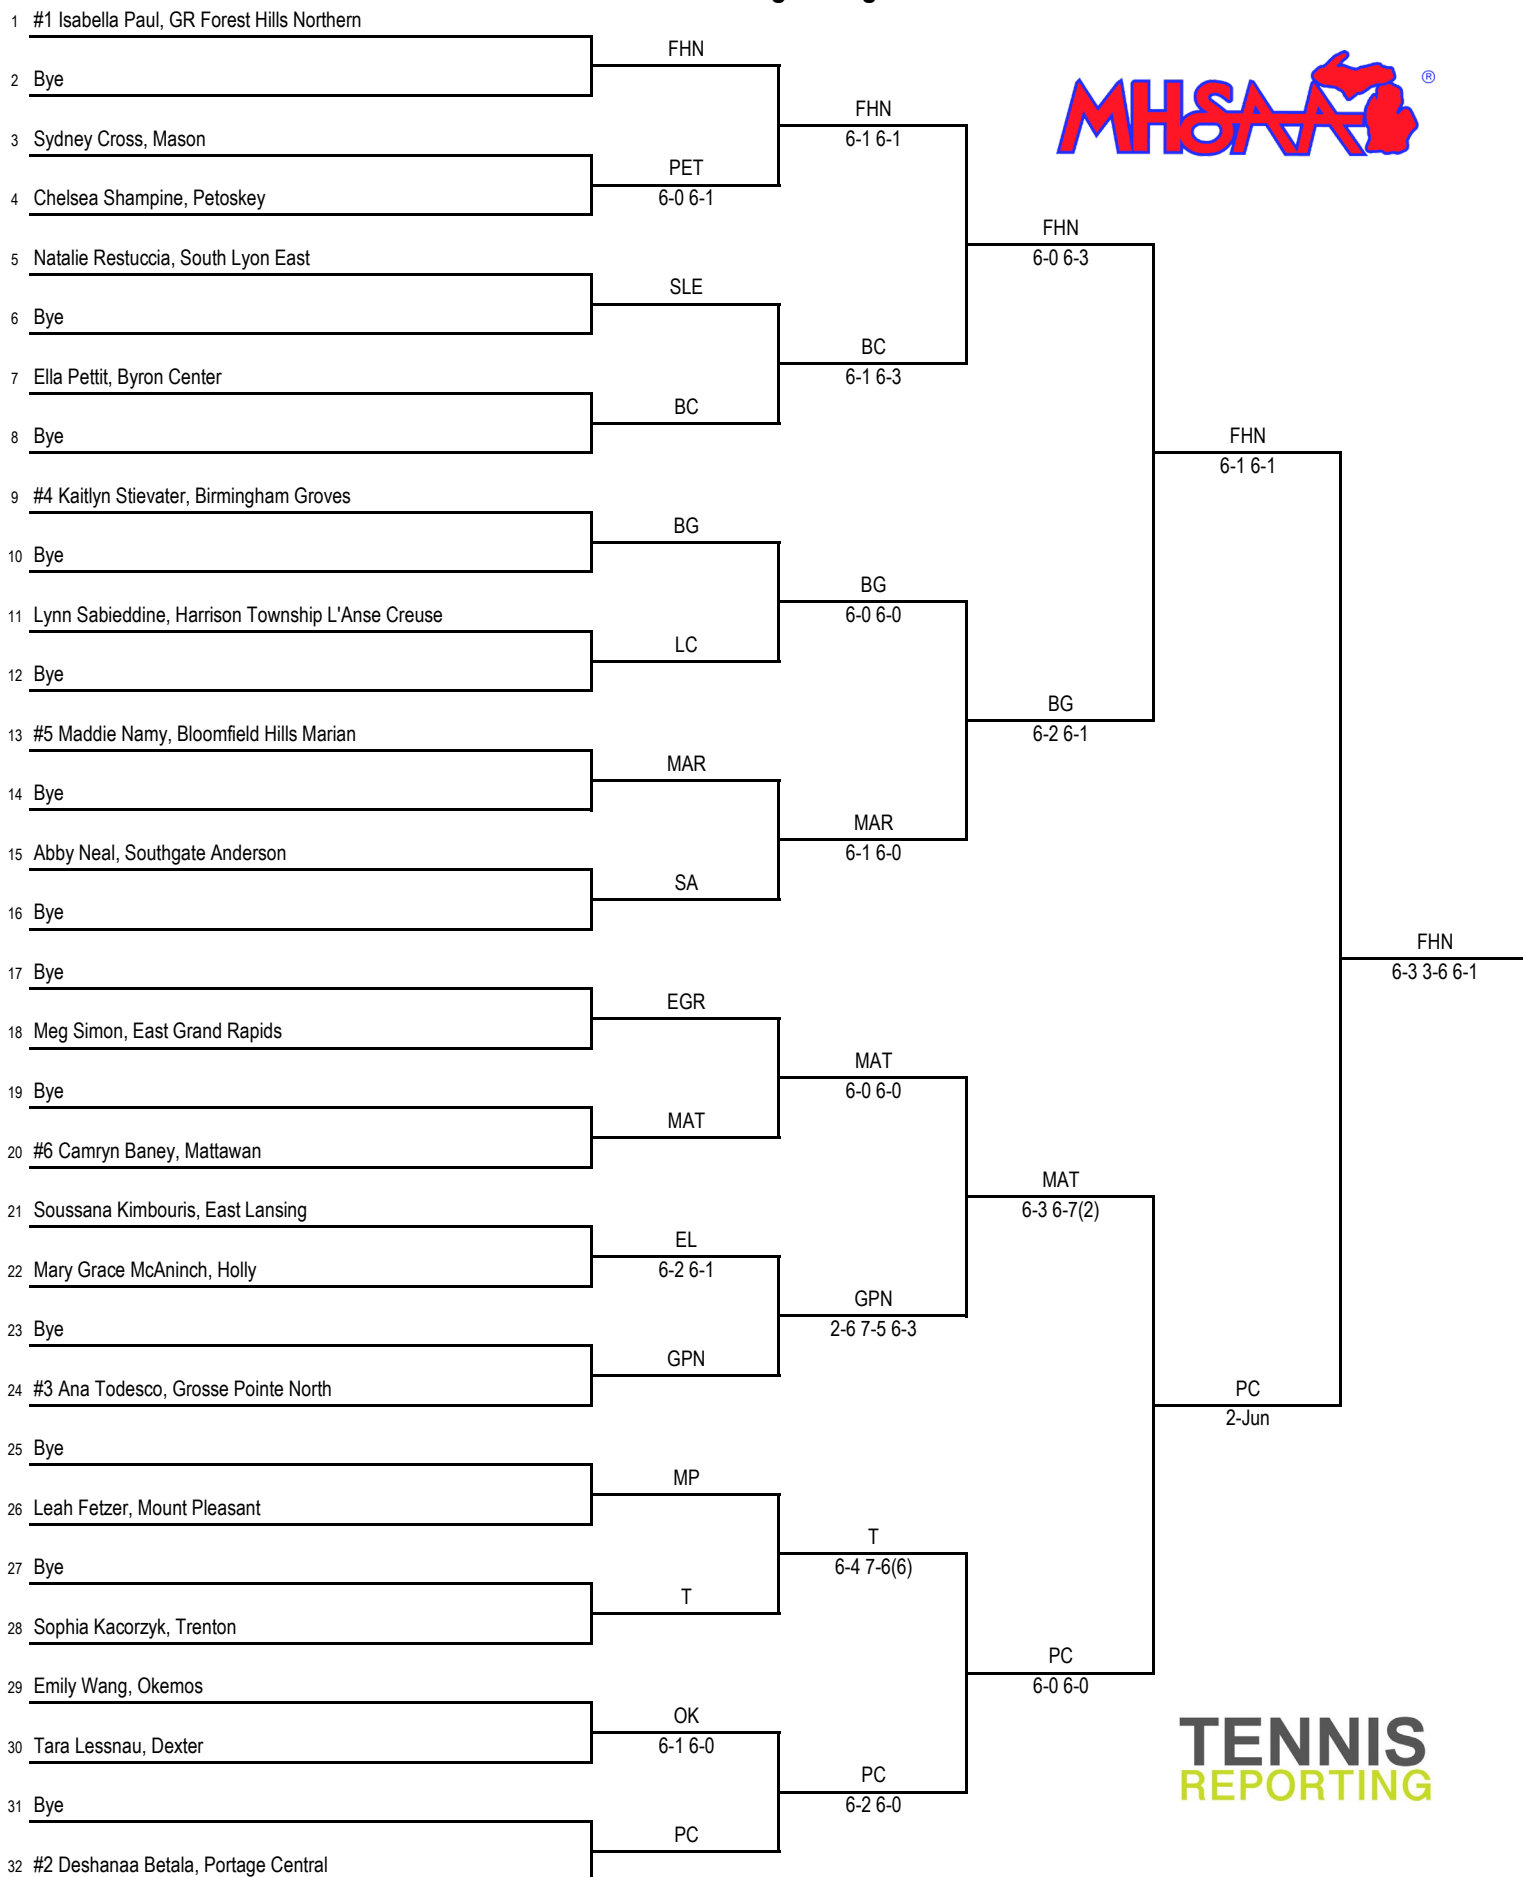

**2021 MHSAA LP Division 2 Girls Tennis Finals
Midland Area - June 4-5**

Final Standings

1. GR Forest Hills Northern (FHN) - 39
2. Bloomfield Hills Marian (MAR) - 25
3. Birmingham Groves (BG) - 24
4. Mattawan (MAT) - 18
5. Byron Center (BC) - 17
5. Portage Central (PC) - 17
7. East Grand Rapids (EGR) - 16
8. Grosse Pointe North (GPN) - 11
9. Okemos (OK) - 9
10. Dexter (D) - 8
11. Petoskey (PET) - 7
12. East Lansing (EL) - 6
12. Mason (MA) - 6
14. Trenton (T) - 3
15. Battle Creek Lakeview (BCL) - 1
15. Harrison Township L'Anse Creuse (LC) - 1
15. Holly (H) - 1
15. Mount Pleasant (MP) - 1
15. Walled Lake Western (WLW) - 1
15. Warren Cousino (COU) - 1
21. Alpena (A) - 0
21. South Lyon East (SLE) - 0
21. Southgate Anderson (SA) - 0
21. Wyandotte Roosevelt (WR) - 0

2021 MHSAA LP Division 2 Girls Tennis Finals - Midland Area - June 4-5

No. 1 Singles Flight

2021 MHSAA LP Division 2 Girls Tennis Finals - Midland Area - June 4-5

No. 2 Singles Flight

2021 MHSAA LP Division 2 Girls Tennis Finals - Midland Area - June 4-5

No. 3 Singles Flight

2021 MHSAA LP Division 2 Girls Tennis Finals - Midland Area - June 4-5

No. 4 Singles Flight

2021 MHSAA LP Division 2 Girls Tennis Finals - Midland Area - June 4-5

No. 1 Doubles Flight