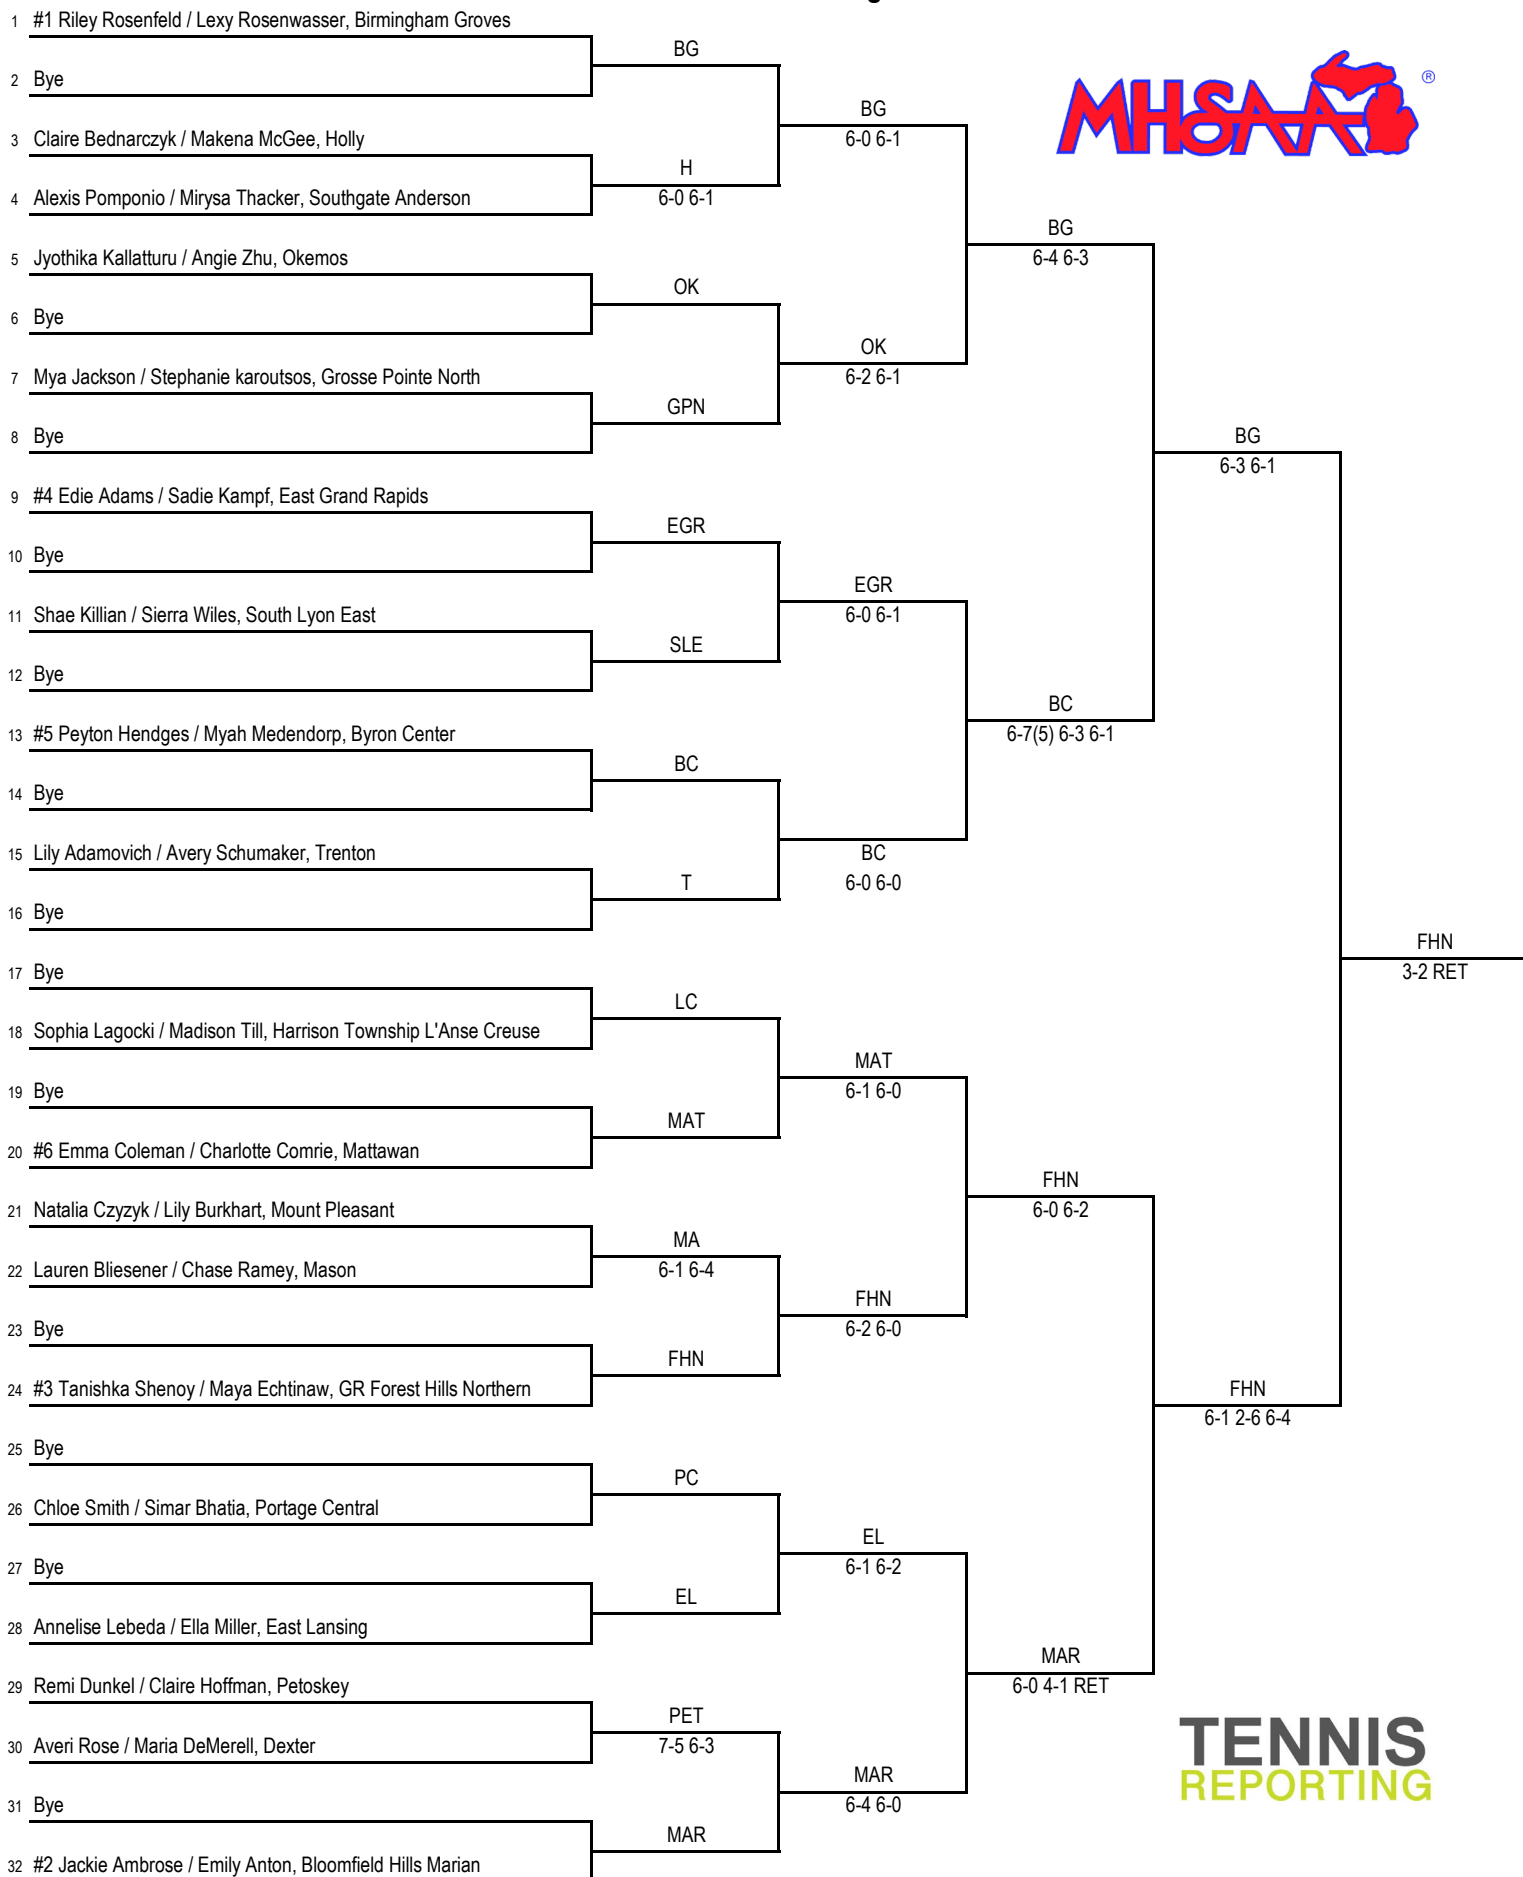

**2021 MHSAA LP Division 2 Girls Tennis Finals
Midland Area - June 4-5**

Final Standings

1. GR Forest Hills Northern (FHN) - 39
2. Bloomfield Hills Marian (MAR) - 25
3. Birmingham Groves (BG) - 24
4. Mattawan (MAT) - 18
5. Byron Center (BC) - 17
5. Portage Central (PC) - 17
7. East Grand Rapids (EGR) - 16
8. Grosse Pointe North (GPN) - 11
9. Okemos (OK) - 9
10. Dexter (D) - 8
11. Petoskey (PET) - 7
12. East Lansing (EL) - 6
12. Mason (MA) - 6
14. Trenton (T) - 3
15. Battle Creek Lakeview (BCL) - 1
15. Harrison Township L'Anse Creuse (LC) - 1
15. Holly (H) - 1
15. Mount Pleasant (MP) - 1
15. Walled Lake Western (WLW) - 1
15. Warren Cousino (COU) - 1
21. Alpena (A) - 0
21. South Lyon East (SLE) - 0
21. Southgate Anderson (SA) - 0
21. Wyandotte Roosevelt (WR) - 0

2021 MHSAA LP Division 2 Girls Tennis Finals - Midland Area - June 4-5

No. 1 Singles Flight

2021 MHSAA LP Division 2 Girls Tennis Finals - Midland Area - June 4-5

No. 2 Singles Flight

2021 MHSAA LP Division 2 Girls Tennis Finals - Midland Area - June 4-5

No. 3 Singles Flight

2021 MHSAA LP Division 2 Girls Tennis Finals - Midland Area - June 4-5

No. 4 Singles Flight

2021 MHSAA LP Division 2 Girls Tennis Finals - Midland Area - June 4-5

No. 1 Doubles Flight

2021 MHSAA LP Division 2 Girls Tennis Finals - Midland Area - June 4-5

No. 3 Doubles Flight

2021 MHSAA LP Division 2 Girls Tennis Finals - Midland Area - June 4-5

No. 4 Doubles Flight