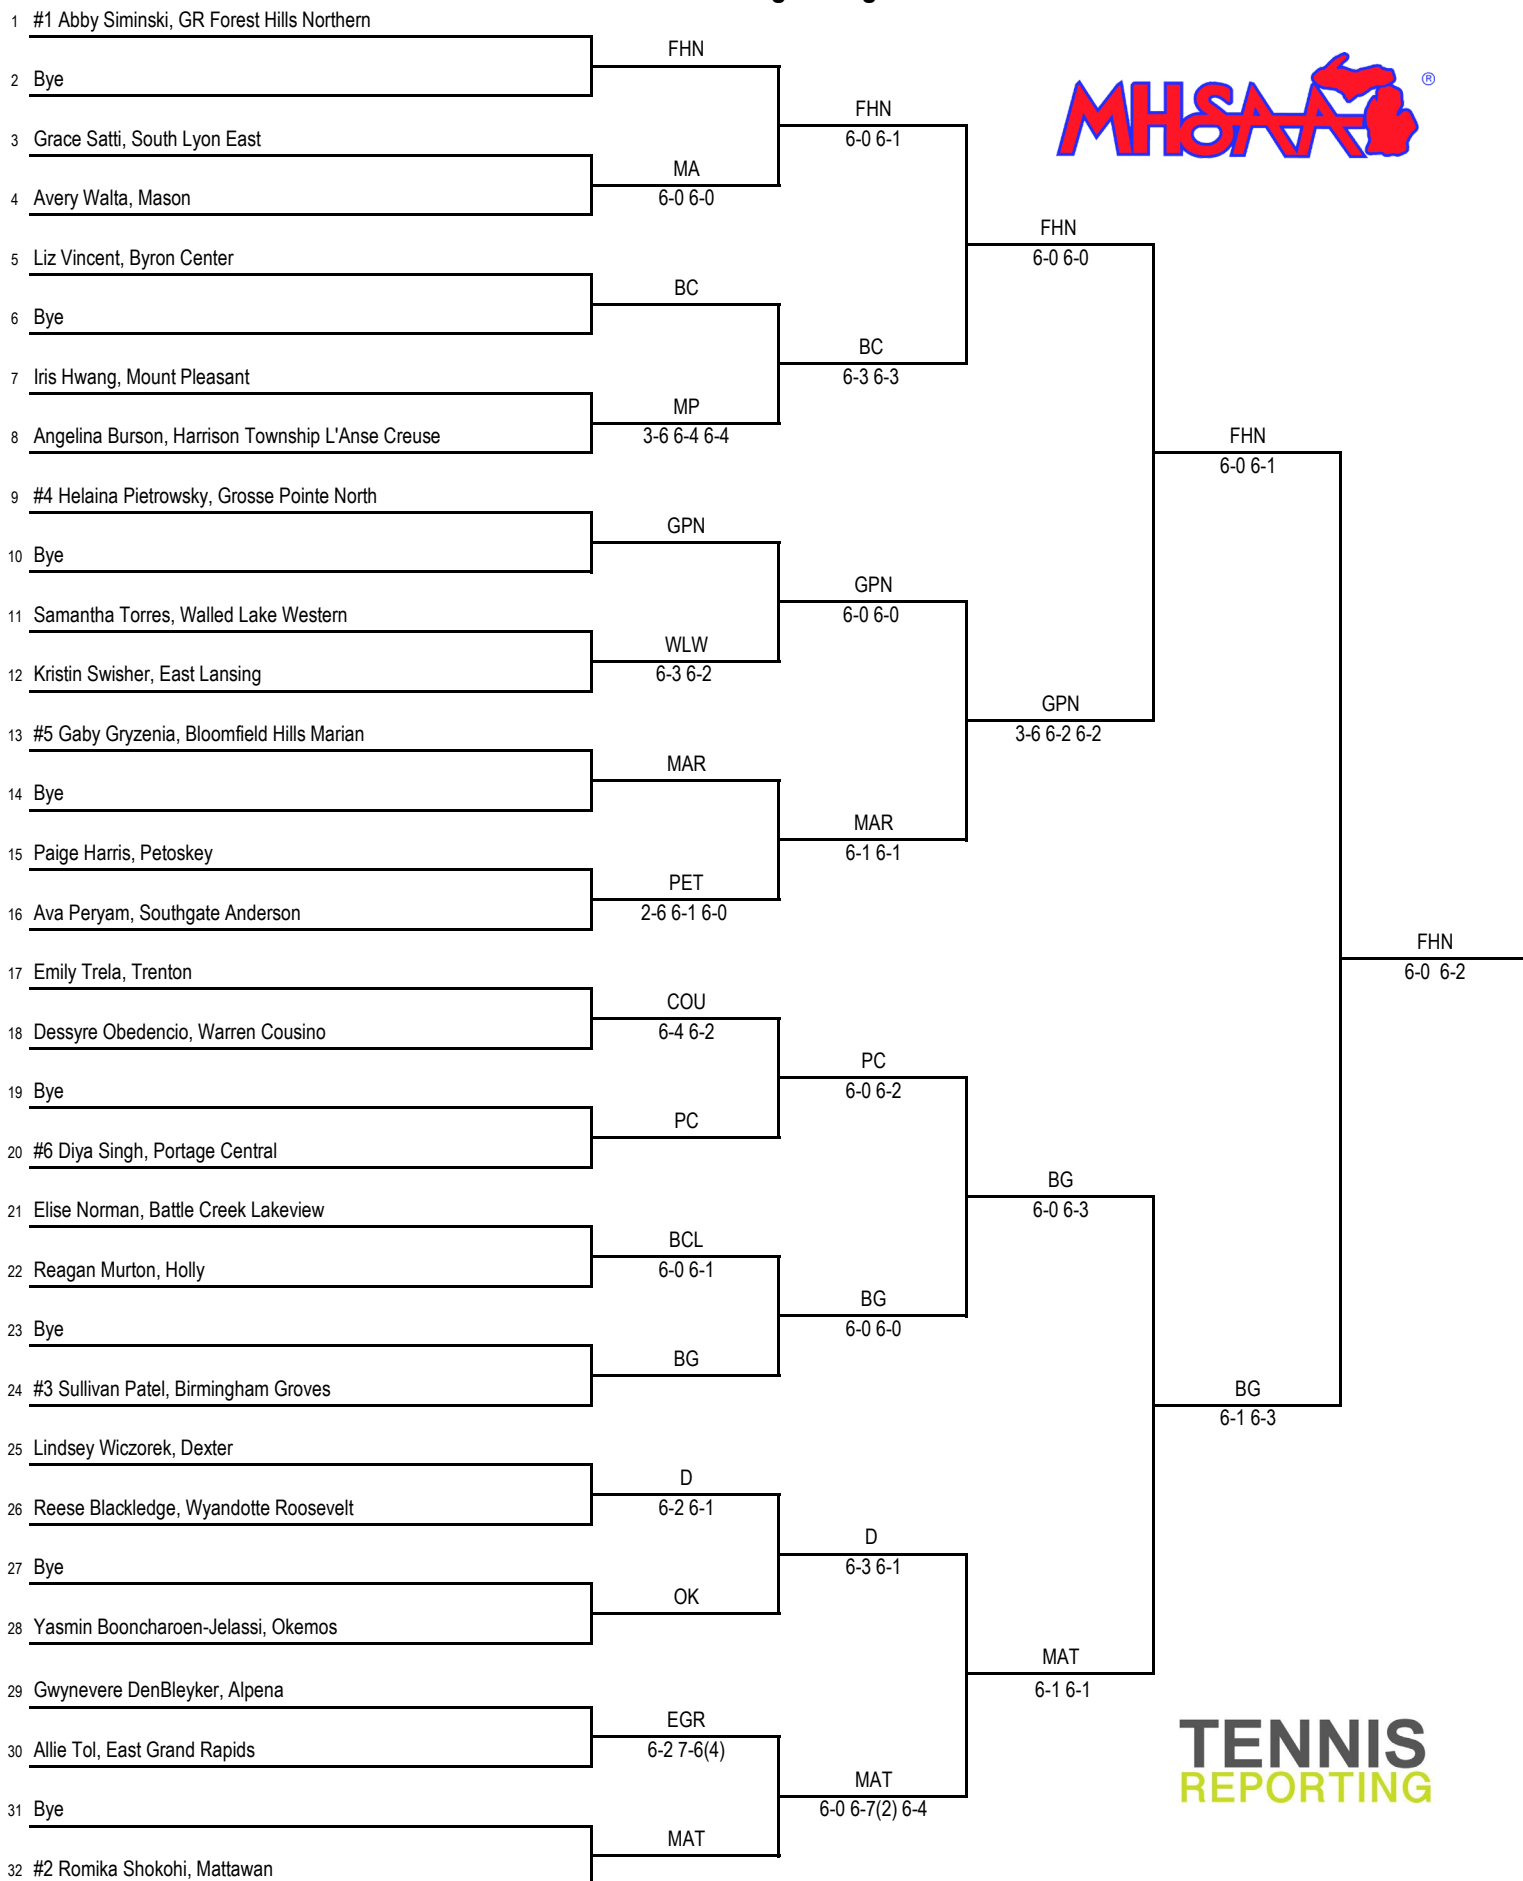

**2021 MHSAA LP Division 2 Girls Tennis Finals
Midland Area - June 4-5**

Final Standings

1. GR Forest Hills Northern (FHN) - 39
2. Bloomfield Hills Marian (MAR) - 25
3. Birmingham Groves (BG) - 24
4. Mattawan (MAT) - 18
5. Byron Center (BC) - 17
5. Portage Central (PC) - 17
7. East Grand Rapids (EGR) - 16
8. Grosse Pointe North (GPN) - 11
9. Okemos (OK) - 9
10. Dexter (D) - 8
11. Petoskey (PET) - 7
12. East Lansing (EL) - 6
12. Mason (MA) - 6
14. Trenton (T) - 3
15. Battle Creek Lakeview (BCL) - 1
15. Harrison Township L'Anse Creuse (LC) - 1
15. Holly (H) - 1
15. Mount Pleasant (MP) - 1
15. Walled Lake Western (WLW) - 1
15. Warren Cousino (COU) - 1
21. Alpena (A) - 0
21. South Lyon East (SLE) - 0
21. Southgate Anderson (SA) - 0
21. Wyandotte Roosevelt (WR) - 0

2021 MHSAA LP Division 2 Girls Tennis Finals - Midland Area - June 4-5

No. 1 Singles Flight

2021 MHSAA LP Division 2 Girls Tennis Finals - Midland Area - June 4-5

No. 2 Singles Flight

2021 MHSAA LP Division 2 Girls Tennis Finals - Midland Area - June 4-5

No. 3 Singles Flight

2021 MHSAA LP Division 2 Girls Tennis Finals - Midland Area - June 4-5

No. 4 Singles Flight

2021 MHSAA LP Division 2 Girls Tennis Finals - Midland Area - June 4-5

No. 1 Doubles Flight