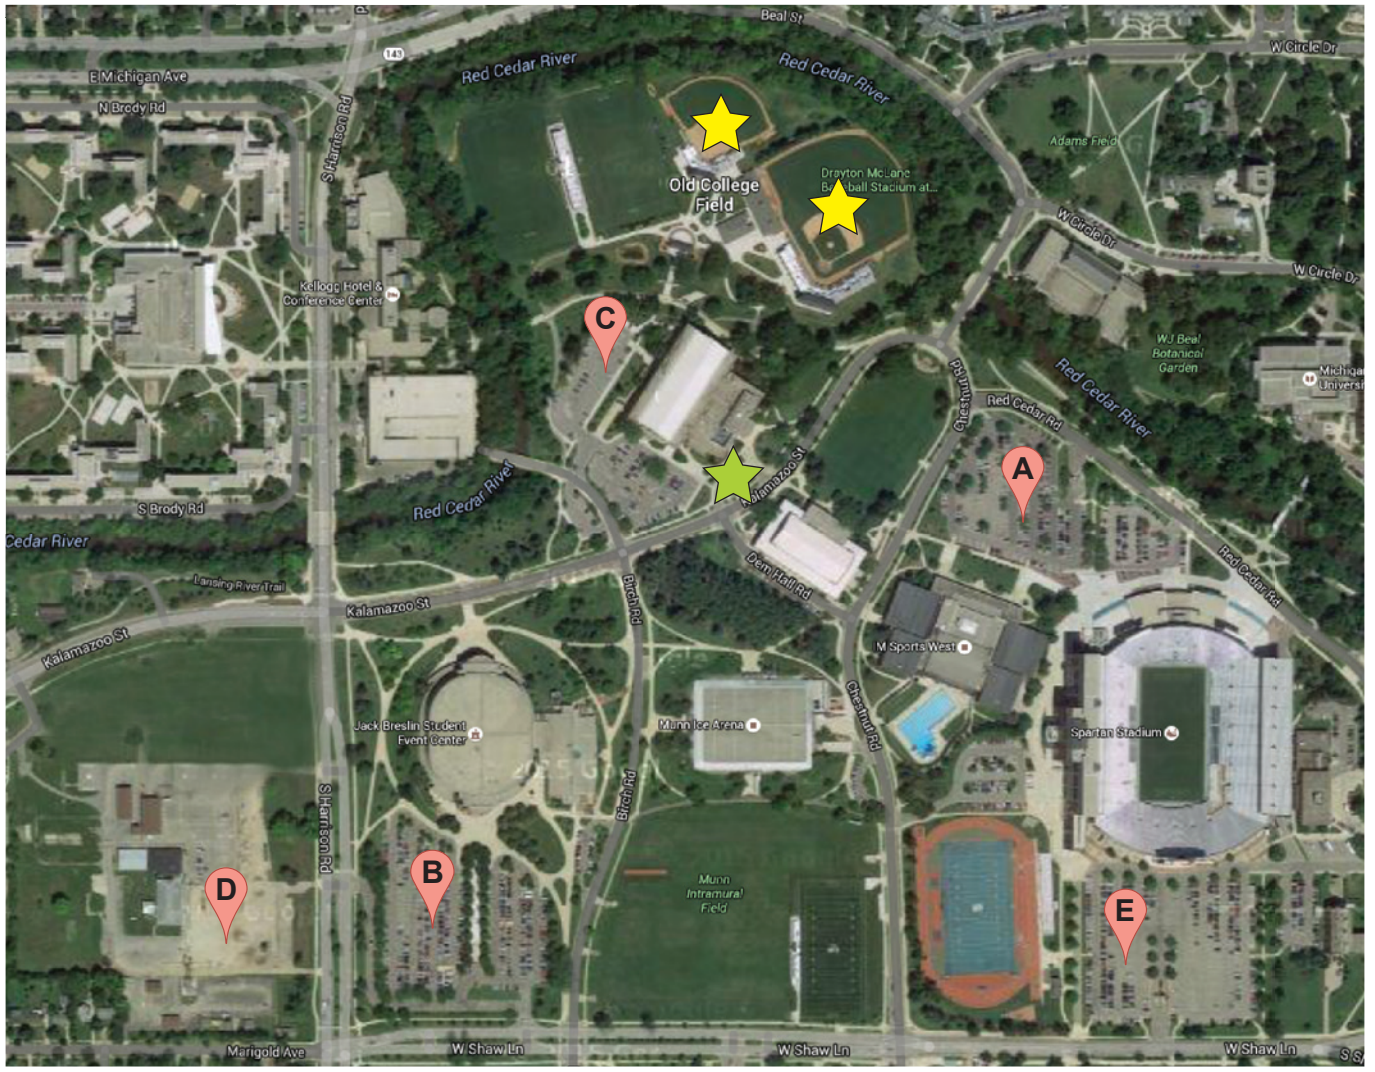

MHSAA BASEBALL AND SOFTBALL SEMIFINALS AND FINALS PARKING

- A Lot 62W & 62E
North Stadium**
Thu. & Fri. \$.80/half hour
Sat. \$5 event parking
- B Lot 63W & 63E
South Breslin Lot**
Thu. & Fri. \$.80/half hour
Sat. \$5 event parking
- C Lot 67 – Jenison Lot**
Pass lot - only for staff & volunteers
Sat. \$5 limited event parking
- D Parking Structure
– off Harrison**
Thu.–Sat. \$5 event parking
- E Lot 79 – South Stadium**
(Only accessible from Shaw Ln.)
Thu. & Fri. \$.80/half hour
Sat. \$5 event parking
- ★ McLane/Secchia Stadium**
- ★ Team Drop Off**