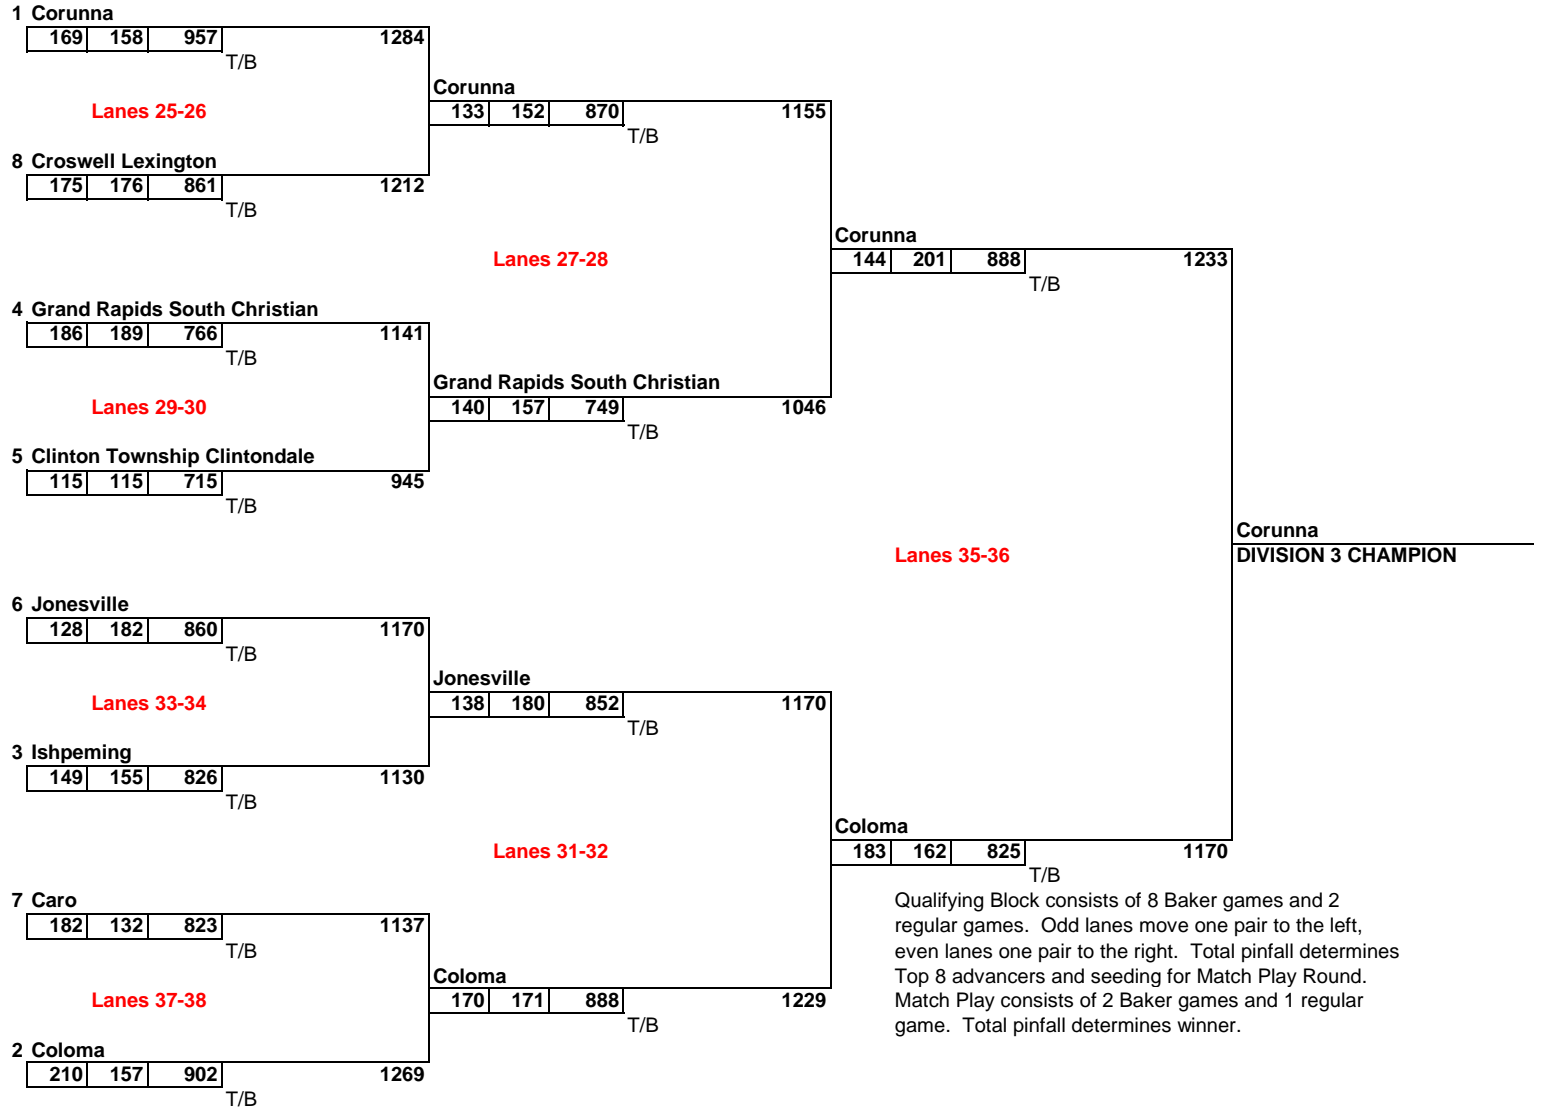

**TEAM FINALS - DIVISION 3 GIRLS**  
**Airport Lanes - Jackson, Michigan**  
**March 6, 2015**

**QUALIFYING BLOCK**

**STARTING LANE ASSIGNMENT**

- 25 Allen Park Cabrini
- 24 Birch Run
- 11 Capac
- 14 Caro
- 16 Clinton Township Clintondale
- 15 Coloma
- 12 Corunna
- 26 Croswell Lexington
- 23 Flat Rock
- 21 Gladwin
- 20 Grand Rapids South Christian
- 19 Hudsonville Unity Christian
- 27 Ishpeming
- 22 Jackson Lumen Christi
- 17 Jonesville
- 28 Ostego
- 18 Standish Sterling
- 13 Wyoming Lee

**MATCH PLAY - TOP 8 ADVANCE FROM QUALIFYING BLOCK**

CHAMPIONSHIP  
Team Match Play

Year:	2015
Division:	D3 Girls

TEAM: CORUNNA

Baker Games	Score
Game #1	144
Game #2	201

Regular Game Bowler Name	Score
Morgan Gilbert	201
Brianna Eldridge	156
Hannah Eldridge	208
Morgen Scott	173
Sierra Howes	150

BAKER TOTAL 345 + REGULAR GAME TOTAL 888 = TOTAL PINFALL 1233

Coach Signature

TEAM: COLOMA

Baker Games	Score
Game #1	183
Game #2	162

Regular Game Bowler Name	Score
Cassidy Fickett	198
Allison Feldten	181
Ashley Sipla	167
Madisen Rye	126
Sabrina Ball	153

BAKER TOTAL 345 + REGULAR GAME TOTAL 825 = TOTAL PINFALL 1170

Coach Signature