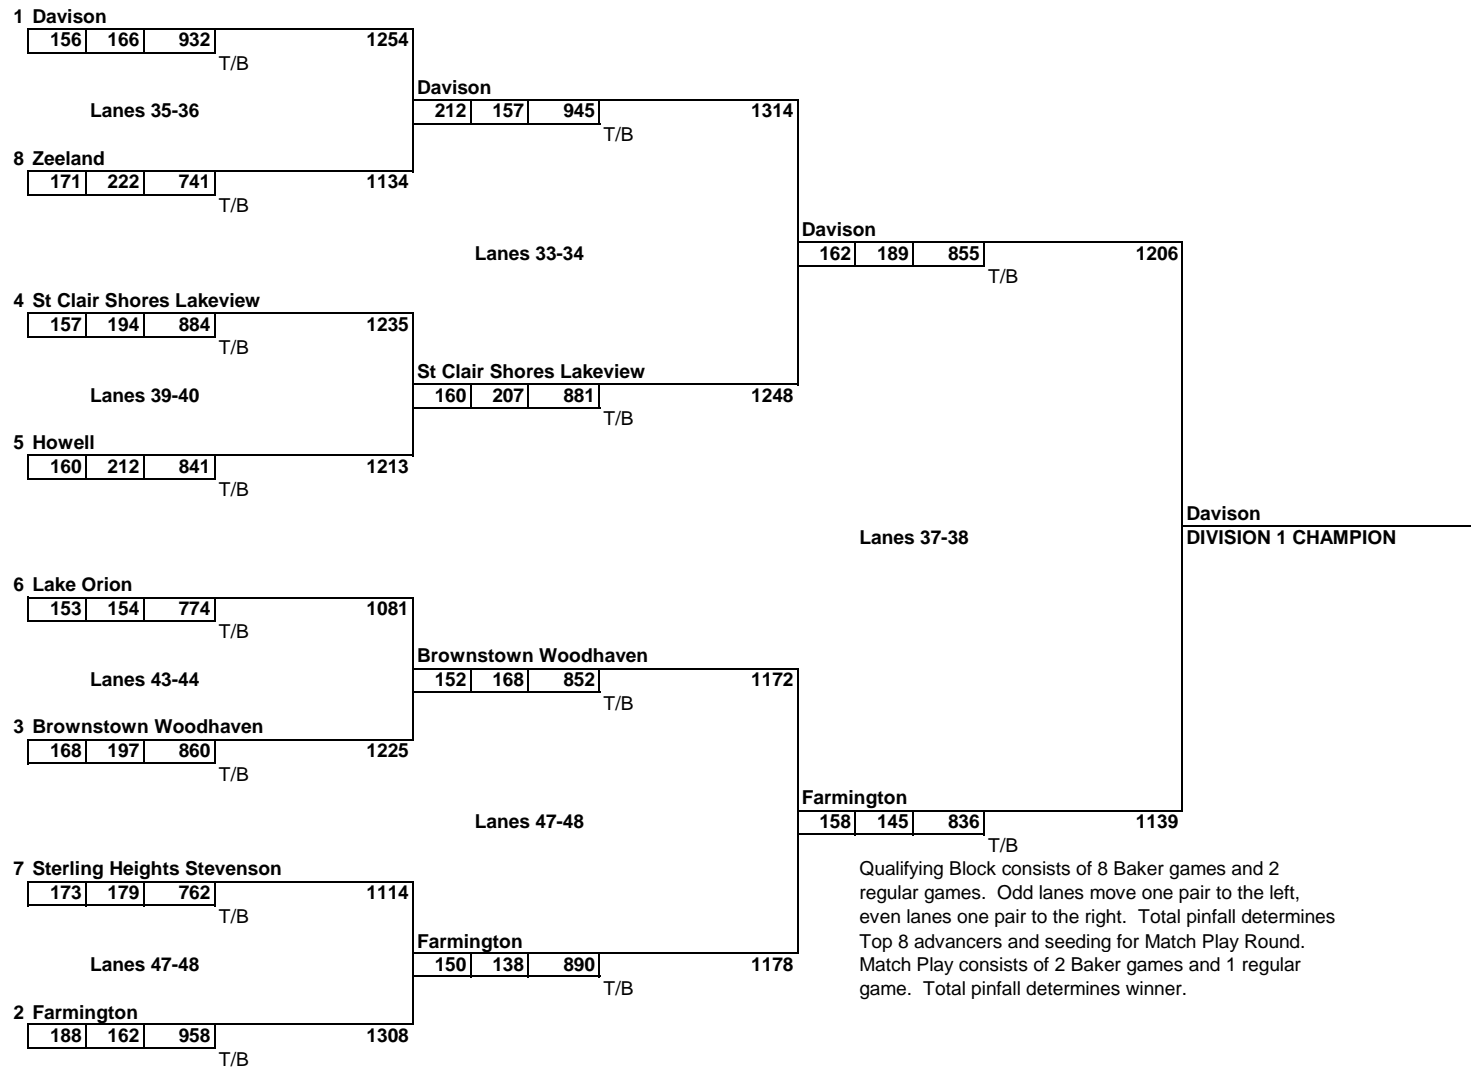

TEAM FINALS - DIVISION 1 GIRLS
Sterling Lanes - Sterling Heights, Michigan
March 4, 2016

QUALIFYING BLOCK

STARTING LANE ASSIGNMENT

- 42 Bay City Western
- 40 Brownstown Woodhaven
- 43 Davison
- 39 Farmington
- 34 Flint Carman-Ainsworth
- 46 Howell
- 41 Hudsonville
- 35 Lake Orion
- 48 Macomb Dakota
- 38 Monroe
- 47 Oxford
- 45 Rockford
- 37 Salem
- 44 St Clair Shores Lakeview
- 36 Sterling Heights Stevenson
- 49 Westland John Glenn
- 50 Wyandotte Roosevelt
- 33 Zeeland

MATCH PLAY - TOP 8 ADVANCE FROM QUALIFYING BLOCK

CHAMPIONSHIP
Team Match Play

Year:	2016
Division:	D1 Girls

TEAM: **DAVISON**

Baker Games	Score
Game #1	162
Game #2	189

Regular Game Bowler Name	Score
Taylor Davis	175
Kaitee Tubbs	184
Kalee Johnson	192
Bailey Gibson	188
Olivia Stephenson (split)	116

BAKER TOTAL **351** + REGULAR GAME TOTAL **855** = TOTAL PINFALL **1206**

Coach Signature

TEAM: **FARMINGTON**

Baker Games	Score
Game #1	158
Game #2	145

Regular Game Bowler Name	Score
Maddy Vance	142
Courtney Pyle	166
Katie Worden	188
Rachel Doran	143
Candyce Bradley	197