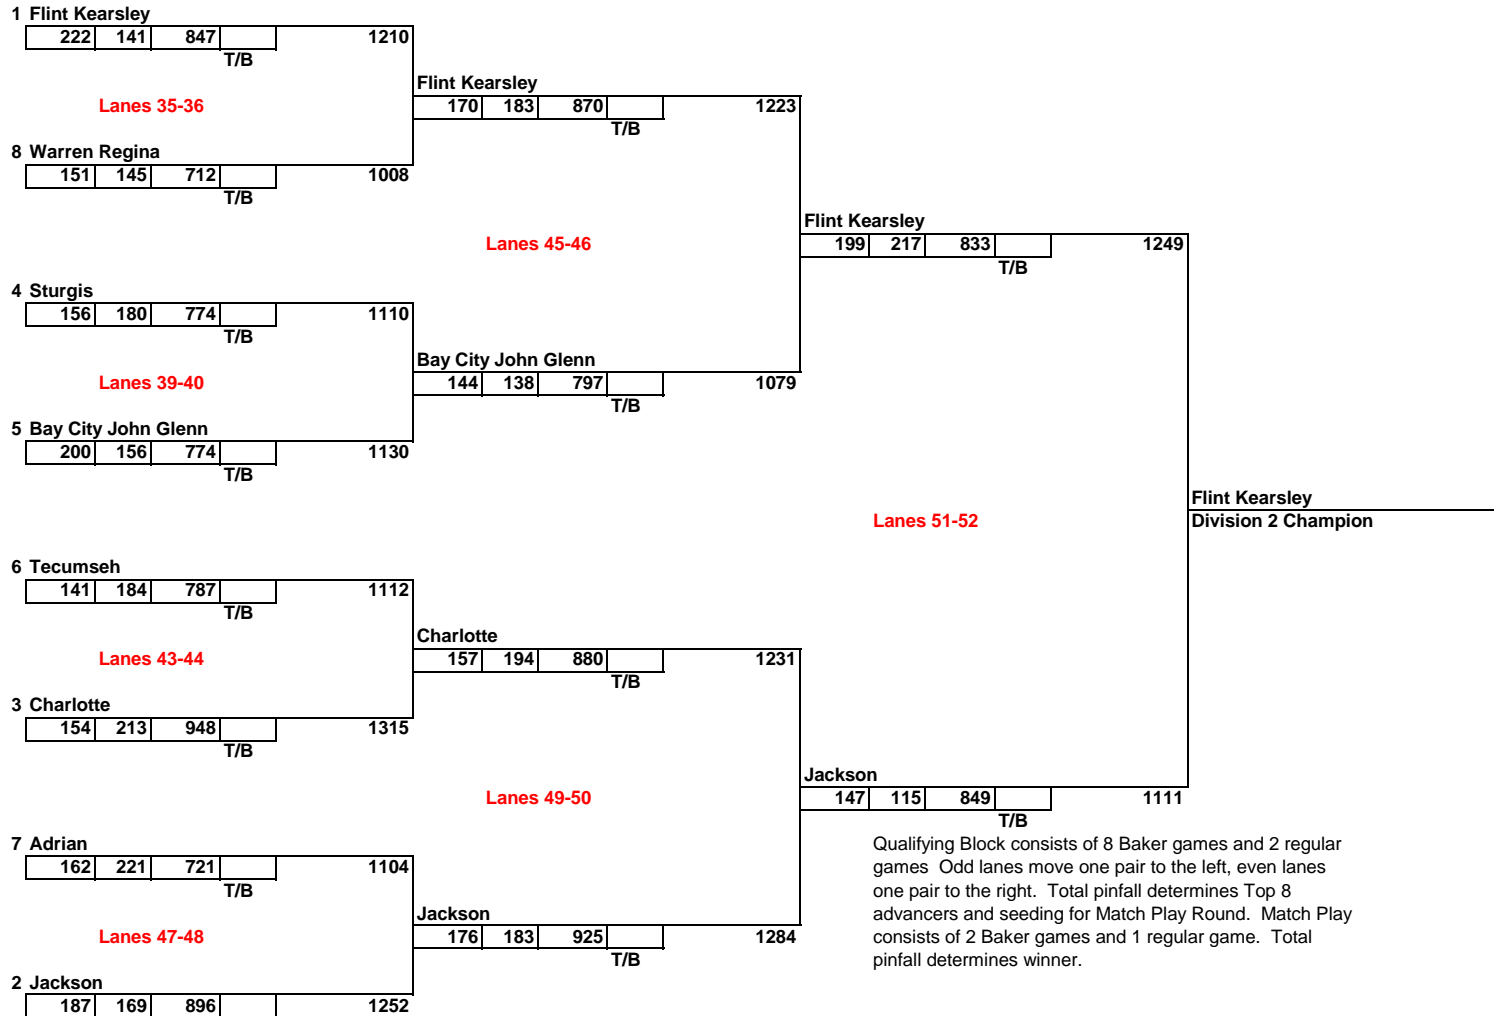

**TEAM FINALS - DIVISION 2 GIRLS**  
**Super Bowl - Canton, Michigan**  
**March 4, 2016**

- | Starting Lanes | Qualifying Round           |
|----------------|----------------------------|
| 40             | Adrian                     |
| 43             | Allendale                  |
| 51             | Armada                     |
| 38             | Bay City Central           |
| 50             | Bay City John Glenn        |
| 52             | Carleton Airport           |
| 35             | Cedar Springs              |
| 48             | Charlotte                  |
| 49             | Flint Kearsley             |
| 46             | Gaylord                    |
| 44             | Jackson                    |
| 45             | Mason                      |
| 37             | Owosso                     |
| 47             | Sparta                     |
| 39             | St Clair Shores Lake Shore |
| 36             | Sturgis                    |
| 42             | Tecumseh                   |
| 41             | Warren Regina              |

Qualifying Block consists of 8 Baker games and 2 regular games. Odd lanes move one pair to the left, even lanes one pair to the right. Total pinfall determines Top 8 advancers and seeding for Match Play Round. Match Play consists of 2 Baker games and 1 regular game. Total pinfall determines winner.

CHAMPIONSHIP  
Team Match Play

Year:	2016
Division:	D2 Girls

TEAM: **FLINT KEARSLEY**

Baker Games	Score
Game #1	199
Game #2	217

Regular Game Bowler Name	Score
Alexis Roof	200
Karlee Griffin	
Emma Boychuk (split)	164
Barbara Hawes	
Kayla Ward (split)	158
Alexxa Flood	150
Hannah Ploof	
Mary Wheeler (split)	161

BAKER TOTAL **416** + REGULAR GAME TOTAL **833** = TOTAL PINFALL **1249**

Coach Signature

TEAM: **JACKSON**

Baker Games	Score
Game #1	147
Game #2	115

Regular Game Bowler Name	Score
Morgan Bradley	146
Jamie Bleiler	129
Joz Hunt	212
Kaylee Collier	164
Callie Mollitor	198
Mariah Clark	