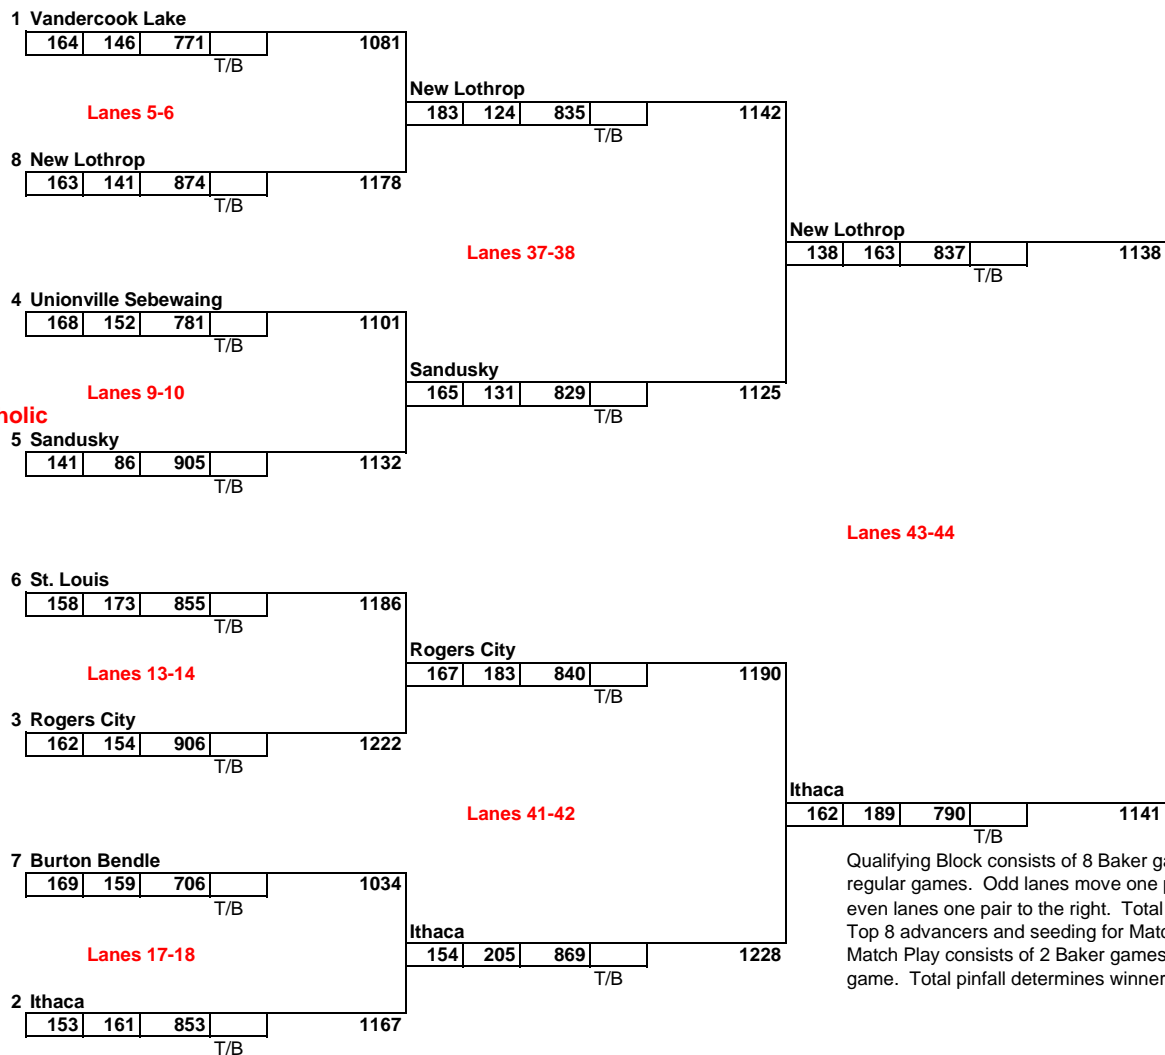

TEAM FINALS - DIVISION 4 GIRLS
Royal Scot - Grand Ledge, Michigan
March 4, 2016

QUALIFYING BLOCK

STARTING LANE ASSIGNMENT

- 8 Bad Axe
- 9 Burton Bendle
- 7 Dryden
- 17 East Jackson
- 3 Ishpeming Westwood
- 6 Ithaca
- 16 Kent City
- 19 Madison Hts Bishop Foley Catholic
- 5 Napoleon
- 18 New Lothrop
- 12 Niles Brandywine
- 11 Rogers City
- 10 Sandusky
- 4 Schoolcraft
- 15 St. Ignace
- 14 St. Louise
- 20 Unionville Sebewaing
- 13 Vandercook Lake

MATCH PLAY - TOP 8 ADVANCE FROM QUALIFYING BLOCK

Qualifying Block consists of 8 Baker games and 2 regular games. Odd lanes move one pair to the left, even lanes one pair to the right. Total pinfall determines Top 8 advancers and seeding for Match Play Round. Match Play consists of 2 Baker games and 1 regular game. Total pinfall determines winner.

CHAMPIONSHIP
Team Match Play

Year:	2016
Division:	D4 Girls

TEAM: **NEW LOTHROP**

Baker Games	Score
Game #1	138
Game #2	163

Regular Game Bowler Name	Score
Jenna Johnson	146
Mattie Stewart	171
Emma Linzey	137
Shelby Vincke	147
Kelsey Moore	236
Samantha Bitterman	
Elissa Henige	

BAKER TOTAL **301** + REGULAR GAME TOTAL **837** = TOTAL PINFALL **1138**

Coach Signature

TEAM: **ITHACA**

Baker Games	Score
Game #1	162
Game #2	189

Regular Game Bowler Name	Score
Bethany Slater	
Shannon Whitaker	161
Arianna Woodrow	139
Haylee Sigafoose	176
Heidi Seeley	154
Channing Gulick (split)	160
Mikayla Woodrow	