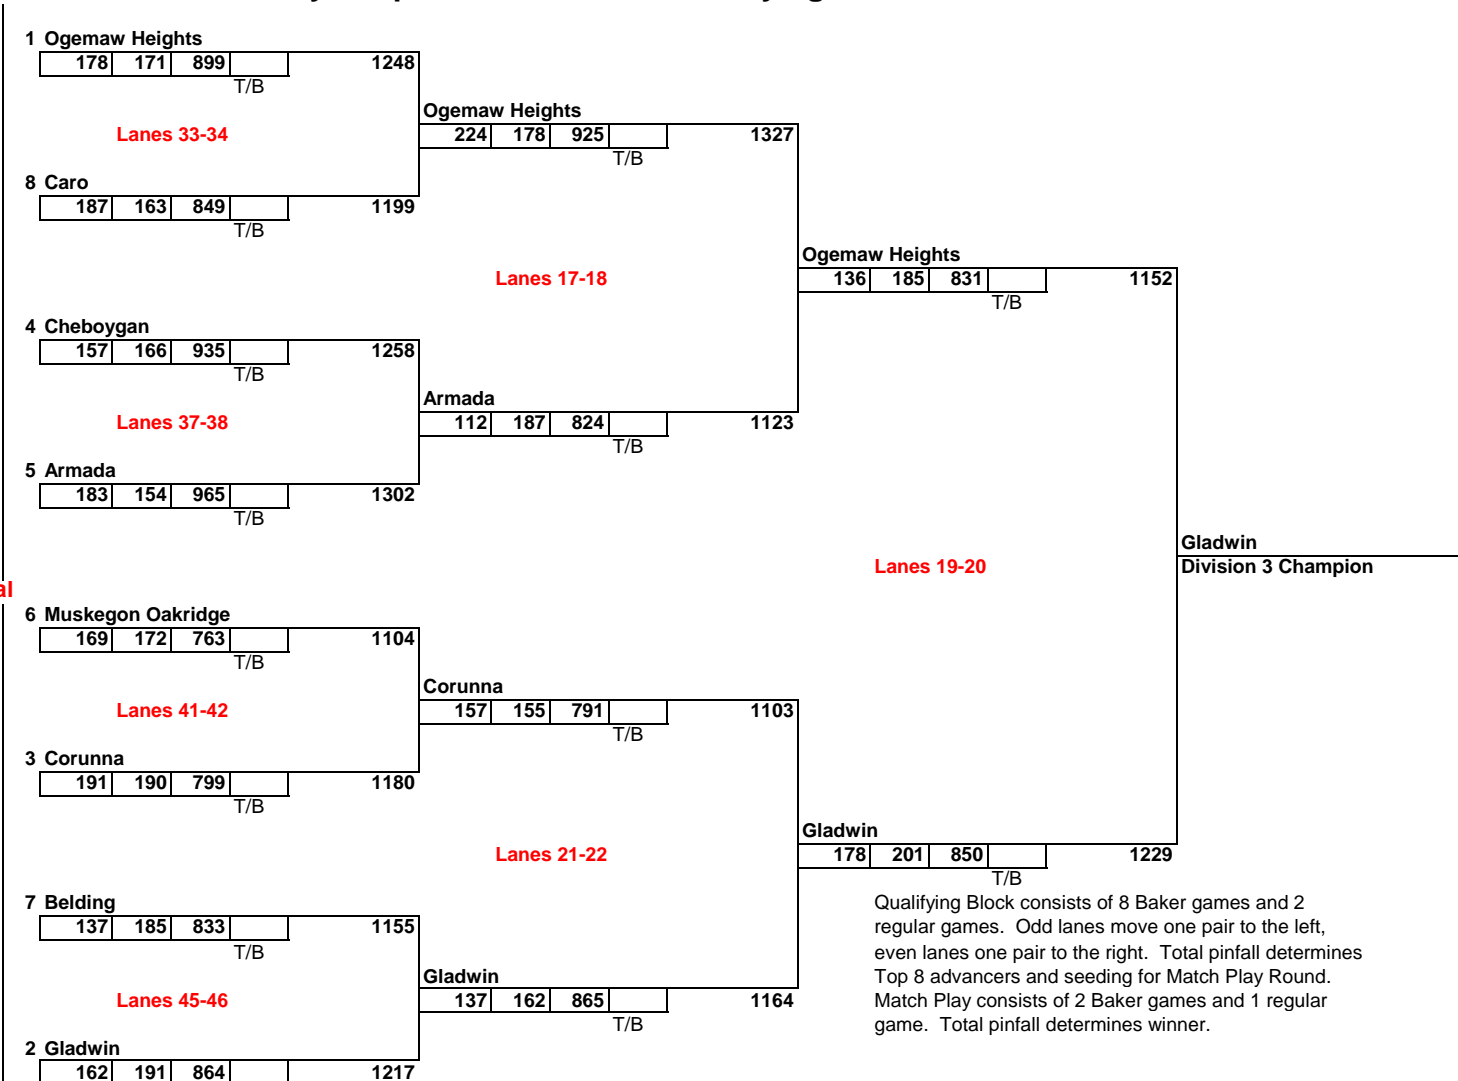

TEAM FINALS - DIVISION 3 BOYS
Northway Lanes - Muskegon, Michigan
March 1, 2019

Match Play - Top 8 Advance From Qualifying Block

Starting Lanes	Qualifying Round
45	Armada
48	Belding
35	Birch Run
37	Canton Prep
39	Caro
31	Cheboygan
43	Corunna
36	Essexville-Garber
34	Flat Rock
44	Gladwin
32	Grand Rapids Catholic Central
33	Hopkins
41	Imlay City
47	Lake Odessa Lakewood
42	Livonia Clarenceville
40	Muskegon Oakridge
38	Ogemaw Heights
46	Portland

CHAMPIONSHIP
Team Match Play

Year:	2019
Division:	D3 Boys

TEAM: **OGEMAW HEIGHTS**

Baker Games	Score
Game #1	136
Game #2	185

Regular Game Bowler Name	Score
Isaac Gavitt	179
Ian Gillette	138
Robby Griffin	129
CJ Gillette	171
Blake Zumer	214
Jacob Fritz	
Keagan Reasner	

BAKER TOTAL **321** + REGULAR GAME TOTAL **831** = TOTAL PINFALL **1152**

Coach Signature

TEAM: **GLADWIN**

Baker Games	Score
Game #1	178
Game #2	201

Regular Game Bowler Name	Score
Tanner Mielke	172
Cody Roehrs	189
Ryan Day	188
Ethan Weston	153
Ryan Hager	148
Tucker Roehrs	
Riley Dotson	