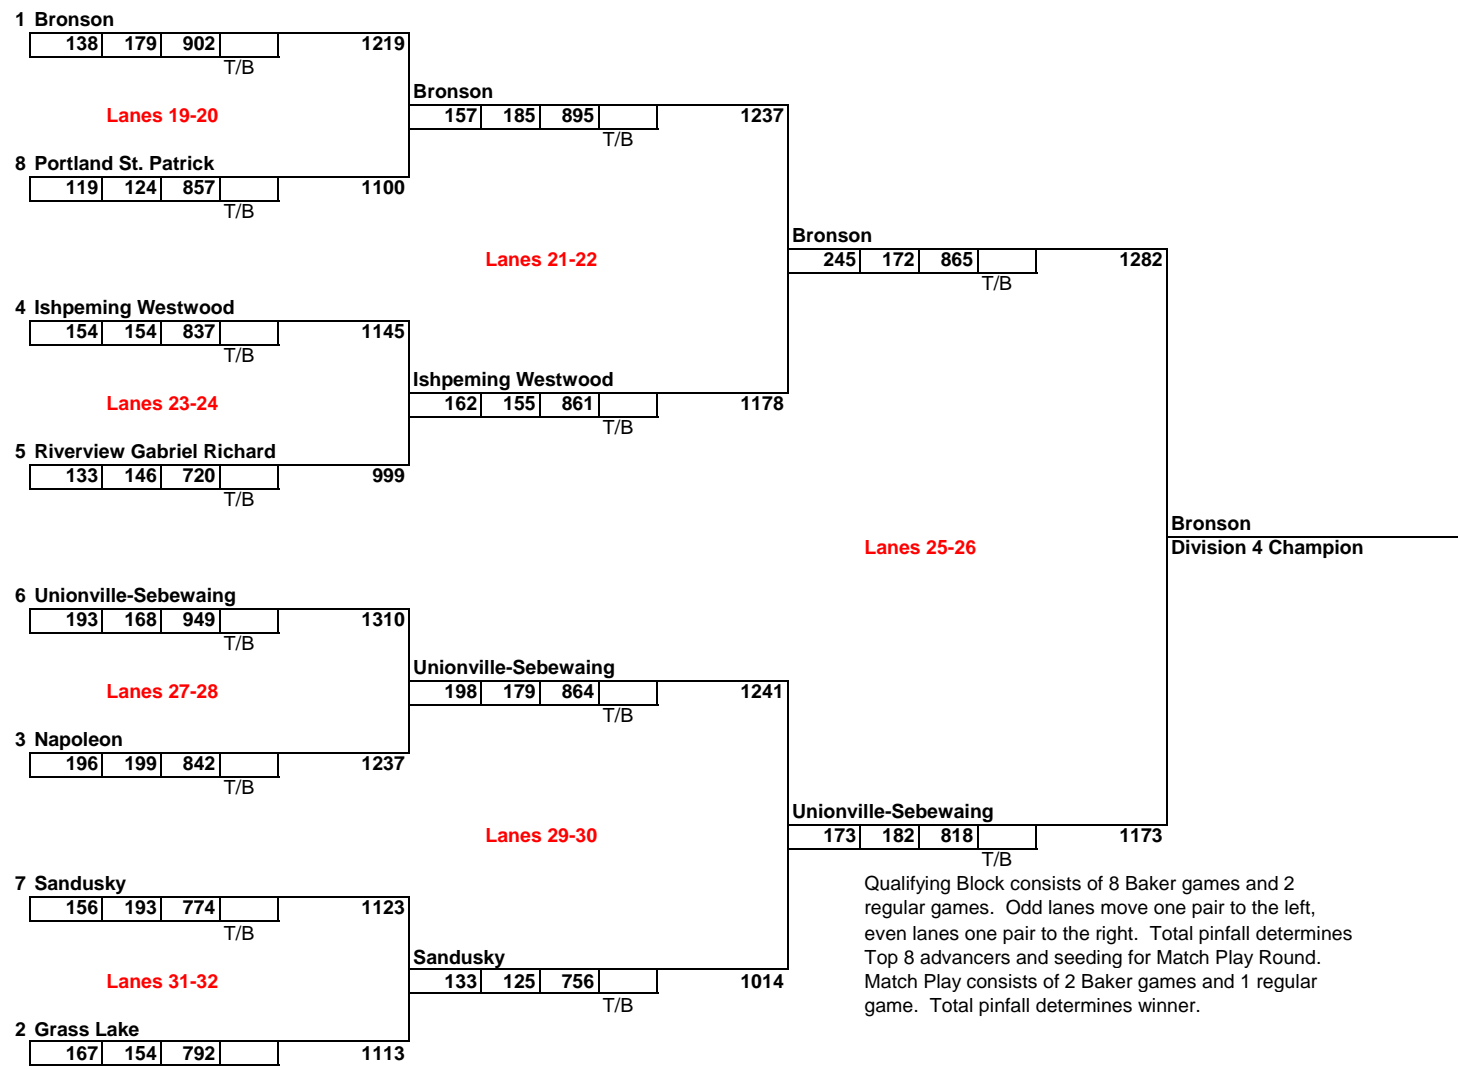

TEAM FINALS - DIVISION 4 BOYS
M-66 Bowl - Battle Creek, Michigan
March 1, 2019

Match Play - Top 8 Advance From Qualifying Block

Starting Lanes	Qualifying Round
47	Baldwin
38	Beaverton
42	Breckenridge
51	Bronson
39	Burton Bendle
52	Burton Bentley
50	Grass Lake
48	Ishpeming Westwood
43	Kent City
37	Manchester
49	Memphis
40	Napoleon
46	Oscoda
44	Portland St. Patrick
53	Riverview Gabriel Richard
54	Sandusky
41	Taylor Trillium Academy
45	Unionville-Sebewaing

Qualifying Block consists of 8 Baker games and 2 regular games. Odd lanes move one pair to the left, even lanes one pair to the right. Total pinfall determines Top 8 advancers and seeding for Match Play Round. Match Play consists of 2 Baker games and 1 regular game. Total pinfall determines winner.

CHAMPIONSHIP
Team Match Play

Year:	2018
Division:	D4 Boys

TEAM: **BRONSON**

Baker Games	Score
Game #1	245
Game #2	172

Regular Game Bowler Name	Score
McGwire Love	149
Ryan Wisman	169
Bowen McCollough	187
Brandon Taylor	165
Brandon Hyska	195
Jacob Coleman	
Ryan Tackett	

BAKER TOTAL **417** + REGULAR GAME TOTAL **865** = TOTAL PINFALL **1282**

Coach Signature

TEAM: **UNIONVILLE-SEBEWAING**

Baker Games	Score
Game #1	173
Game #2	182

Regular Game Bowler Name	Score
Nick Ewald	192
Jalen Granger	158
Caden Finkbeiner	126
Ethan Androl	194
Nic Lutz	148
Bryce MacFarland	