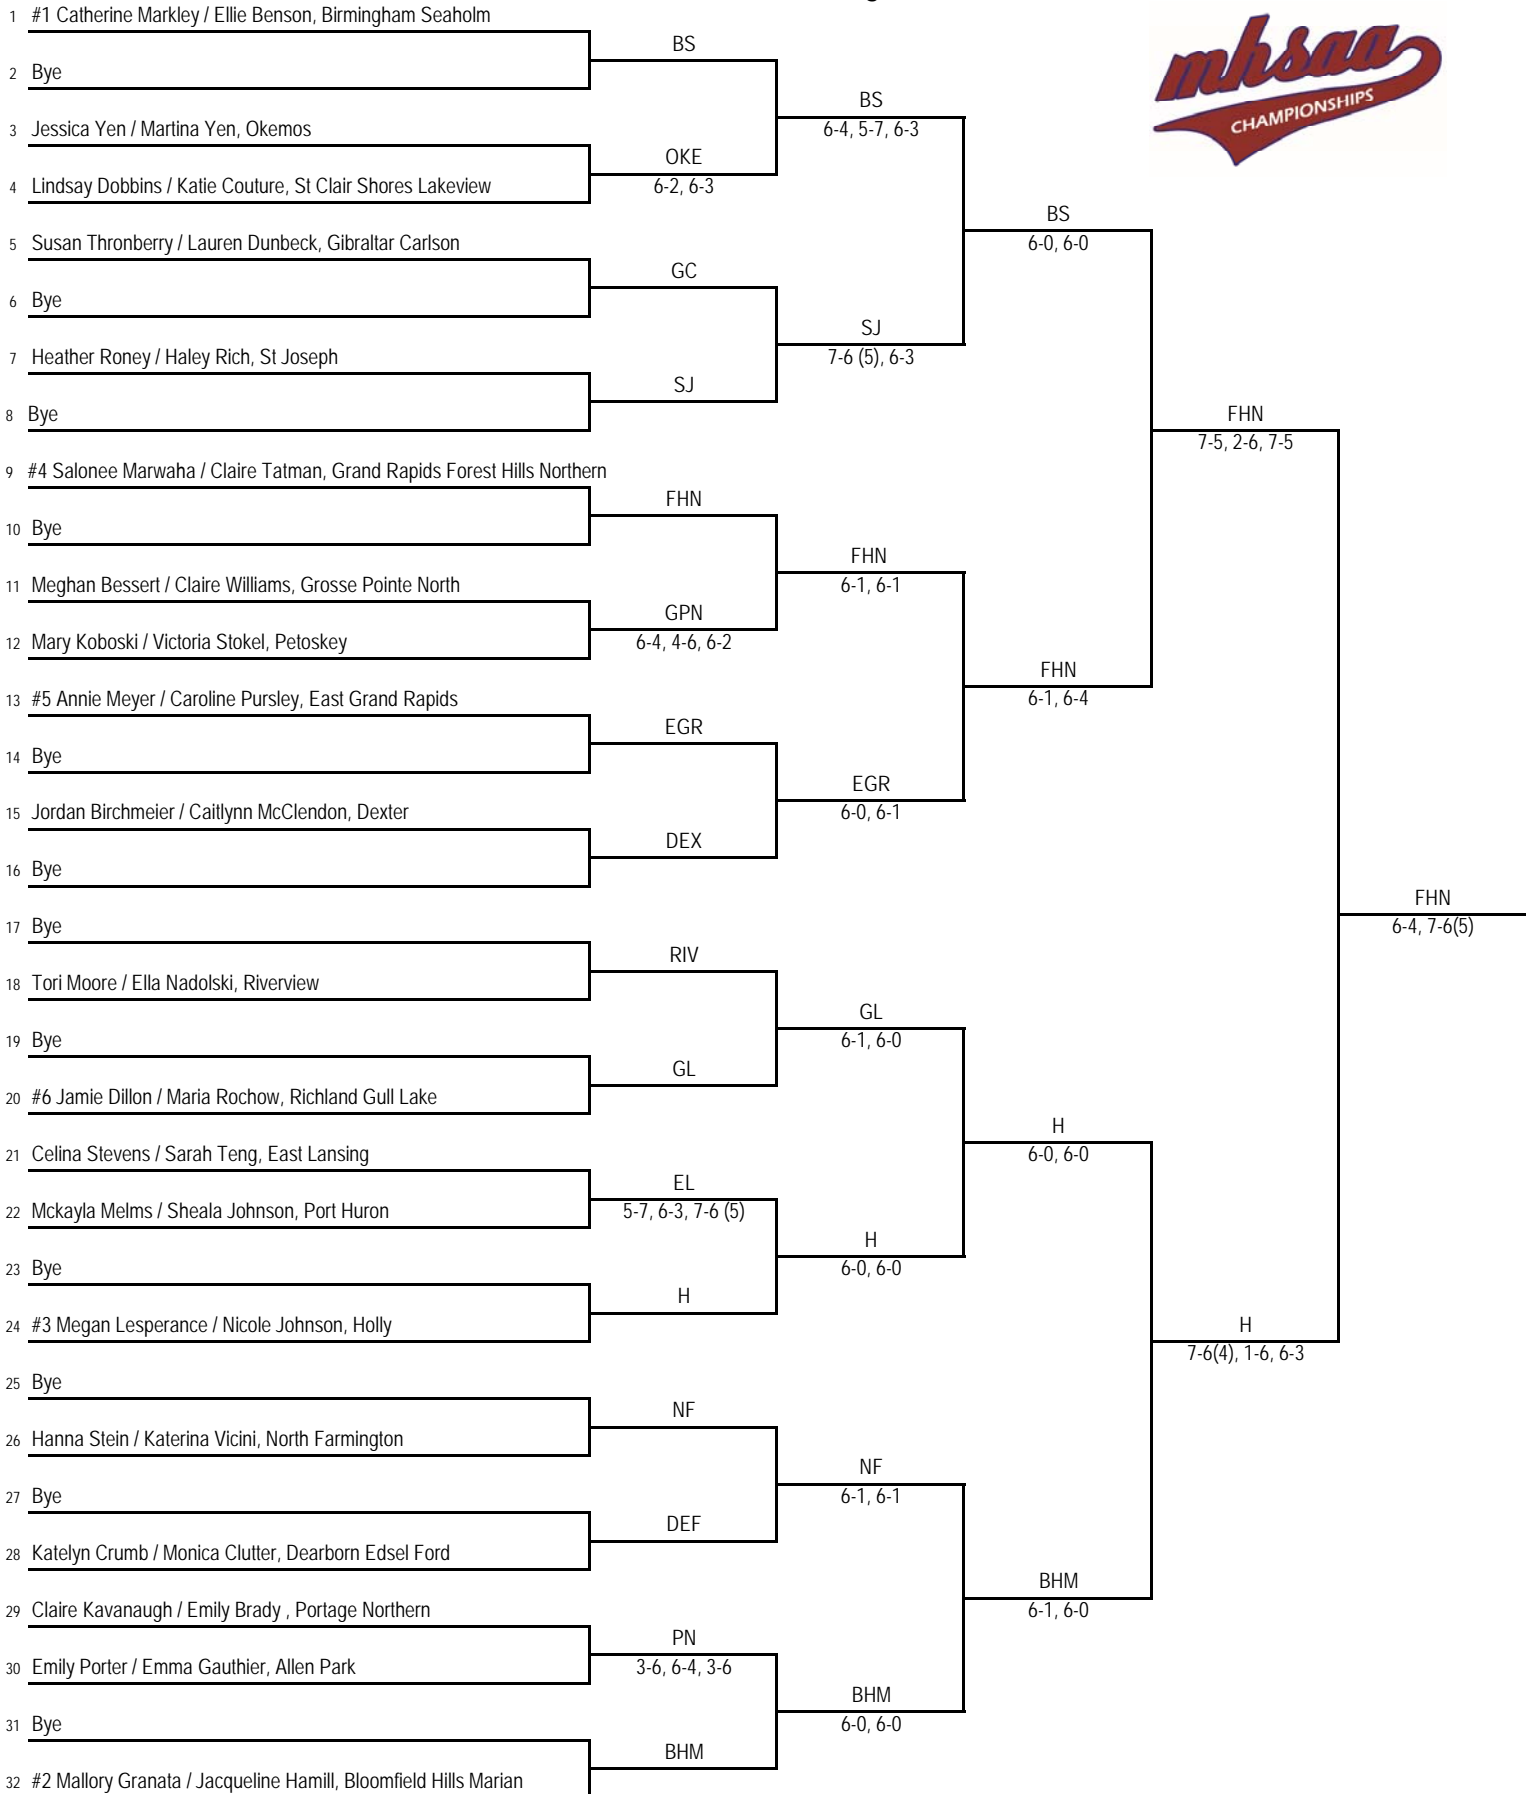

**2016 MHSAA LP Division 2 Girls Tennis Finals
Holly - June 3-4**

Final Standings

1. Bloomfield Hills Marian (BHM) - 32
2. East Grand Rapids (EGR) - 23
2. Grand Rapids Forest Hills Northern (FHN) - 23
4. Birmingham Seaholm (BS) - 22
5. Okemos (OKE) - 21
6. Holly (H) - 19
7. St Joseph (SJ) - 12
8. Portage Northern (PN) - 11
9. Richland Gull Lake (GL) - 9
10. Grosse Pointe North (GPN) - 7
11. Dexter (DEX) - 5
11. East Lansing (EL) - 5
11. North Farmington (NF) - 5
14. Gibraltar Carlson (GC) - 4
14. Mason (MAS) - 4
14. Petoskey (PET) - 4
17. Riverview (RIV) - 3
17. Royal Oak (RO) - 3
19. Allen Park (AP) - 2
19. Swartz Creek (SC) - 2
21. Lowell (L) - 1
21. Port Huron (PH) - 1
21. St Clair Shores Lakeview (SCSL) - 1
21. Wyandotte Roosevelt (WR) - 1
25. Dearborn Edsel Ford (DEF) - 0
25. South Lyon East (SLE) - 0

2016 MHSAA LP Division 2 Girls Tennis Finals - Holly - June 3-4

No. 1 Singles Flight

2016 MHSAA LP Division 2 Girls Tennis Finals - Holly - June 3-4

No. 2 Singles Flight

2016 MHSAA LP Division 2 Girls Tennis Finals - Holly - June 3-4

No. 3 Singles Flight

2016 MHSAA LP Division 2 Girls Tennis Finals - Holly - June 3-4

No. 4 Singles Flight

2016 MHSAA LP Division 2 Girls Tennis Finals - Holly - June 3-4

No. 1 Doubles Flight

2016 MHSAA LP Division 2 Girls Tennis Finals - Holly - June 3-4

No. 2 Doubles Flight

2016 MHSAA LP Division 2 Girls Tennis Finals - Holly - June 3-4

No. 3 Doubles Flight

2016 MHSAA LP Division 2 Girls Tennis Finals - Holly - June 3-4

No. 4 Doubles Flight