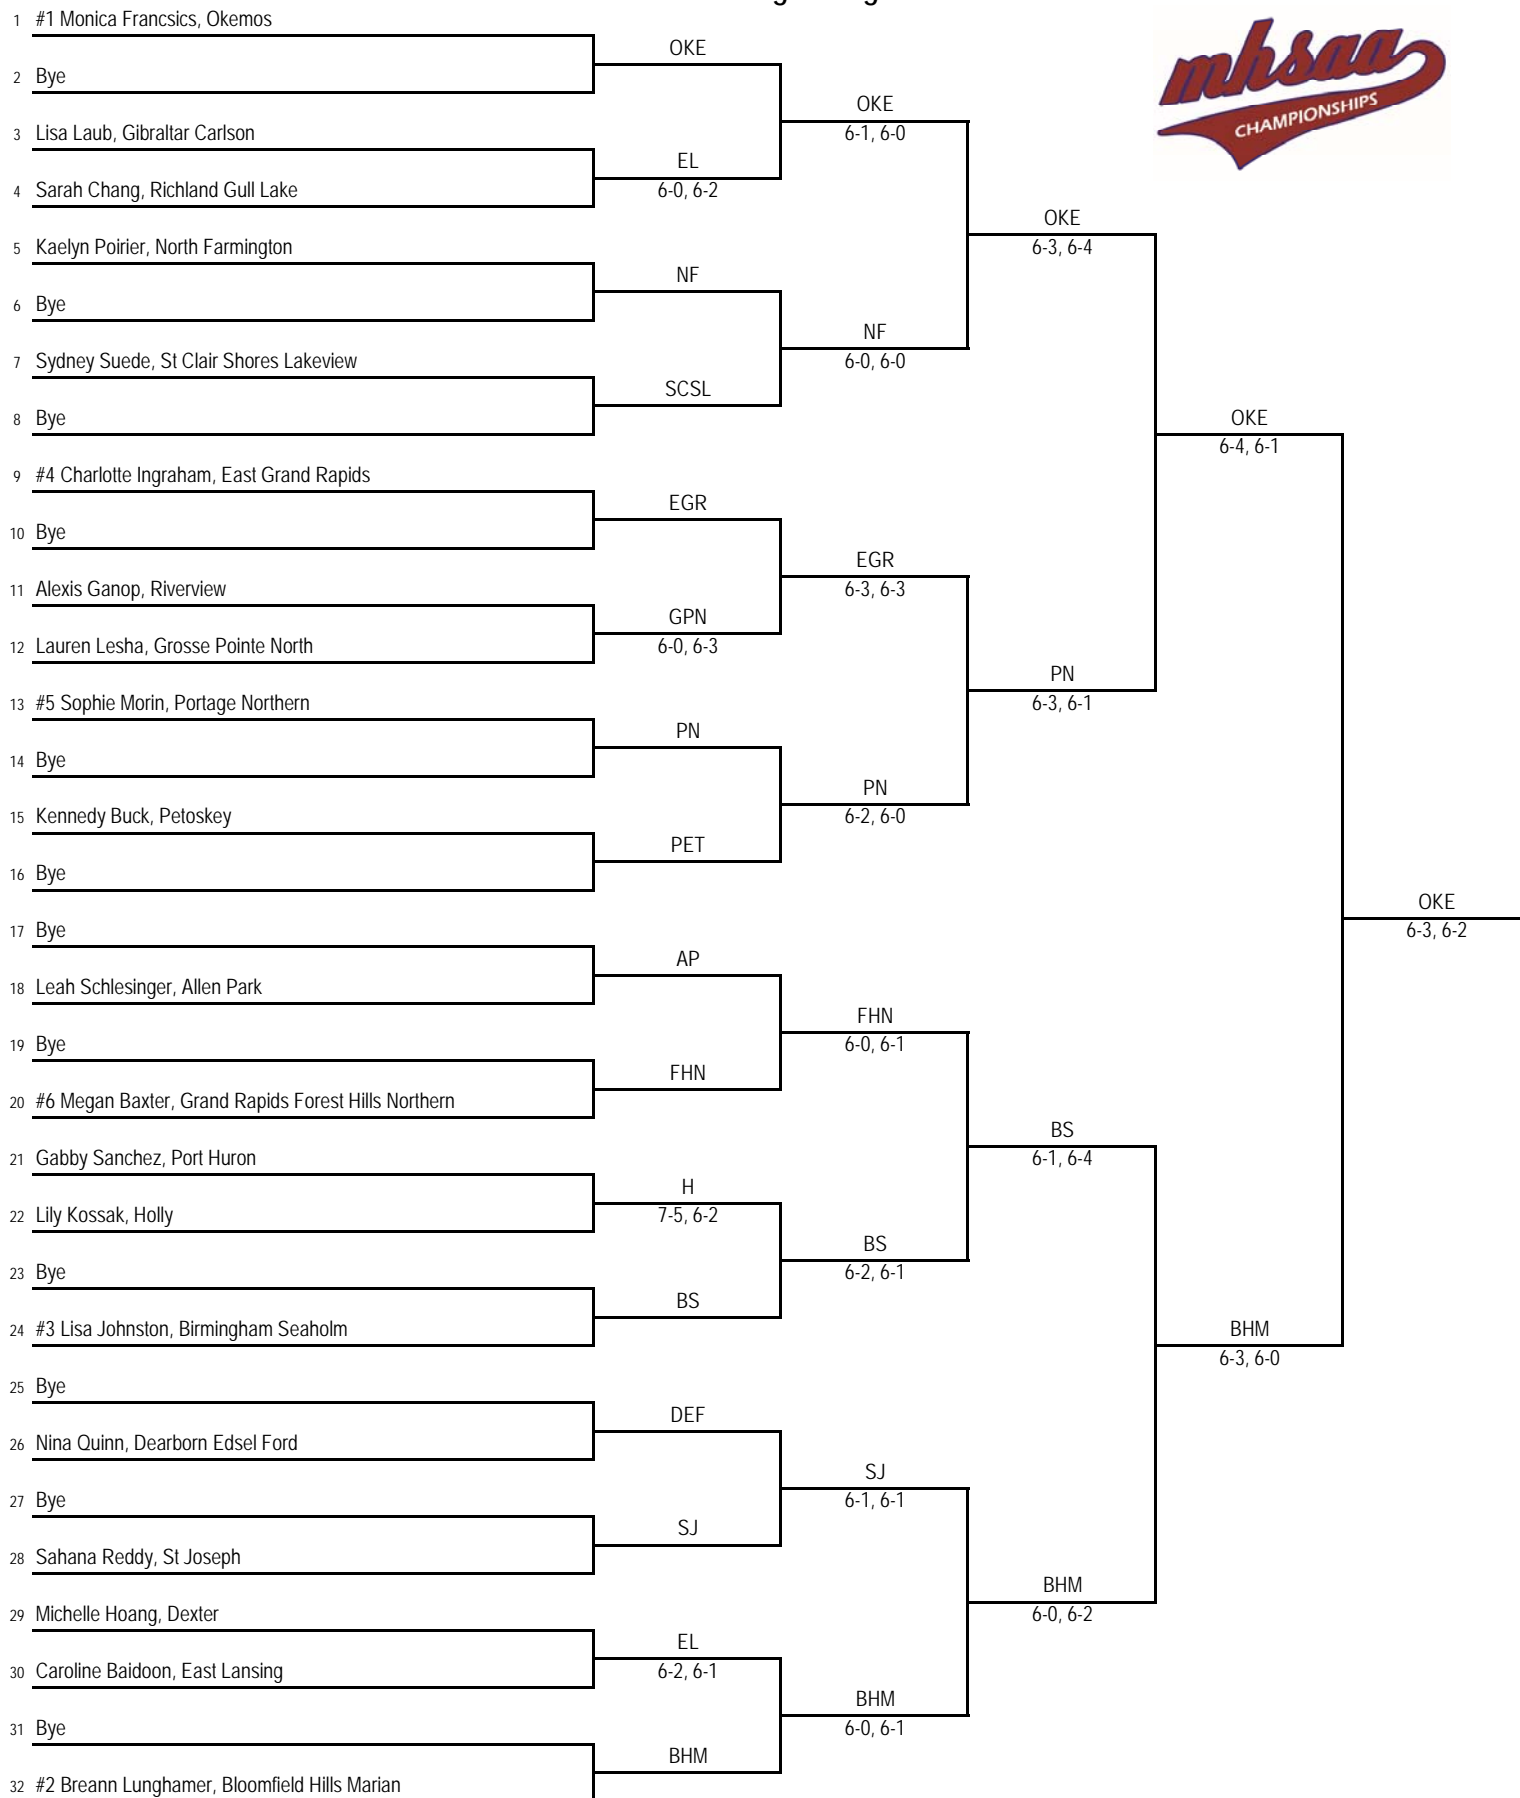

**2016 MHSAA LP Division 2 Girls Tennis Finals
Holly - June 3-4**

Final Standings

1. Bloomfield Hills Marian (BHM) - 32
2. East Grand Rapids (EGR) - 23
2. Grand Rapids Forest Hills Northern (FHN) - 23
4. Birmingham Seaholm (BS) - 22
5. Okemos (OKE) - 21
6. Holly (H) - 19
7. St Joseph (SJ) - 12
8. Portage Northern (PN) - 11
9. Richland Gull Lake (GL) - 9
10. Grosse Pointe North (GPN) - 7
11. Dexter (DEX) - 5
11. East Lansing (EL) - 5
11. North Farmington (NF) - 5
14. Gibraltar Carlson (GC) - 4
14. Mason (MAS) - 4
14. Petoskey (PET) - 4
17. Riverview (RIV) - 3
17. Royal Oak (RO) - 3
19. Allen Park (AP) - 2
19. Swartz Creek (SC) - 2
21. Lowell (L) - 1
21. Port Huron (PH) - 1
21. St Clair Shores Lakeview (SCSL) - 1
21. Wyandotte Roosevelt (WR) - 1
25. Dearborn Edsel Ford (DEF) - 0
25. South Lyon East (SLE) - 0

2016 MHSAA LP Division 2 Girls Tennis Finals - Holly - June 3-4

No. 1 Singles Flight

2016 MHSAA LP Division 2 Girls Tennis Finals - Holly - June 3-4

No. 2 Singles Flight

2016 MHSAA LP Division 2 Girls Tennis Finals - Holly - June 3-4

No. 3 Singles Flight

2016 MHSAA LP Division 2 Girls Tennis Finals - Holly - June 3-4

No. 4 Singles Flight

2016 MHSAA LP Division 2 Girls Tennis Finals - Holly - June 3-4

No. 1 Doubles Flight

2016 MHSAA LP Division 2 Girls Tennis Finals - Holly - June 3-4

No. 2 Doubles Flight

2016 MHSAA LP Division 2 Girls Tennis Finals - Holly - June 3-4

No. 3 Doubles Flight

2016 MHSAA LP Division 2 Girls Tennis Finals - Holly - June 3-4

No. 4 Doubles Flight