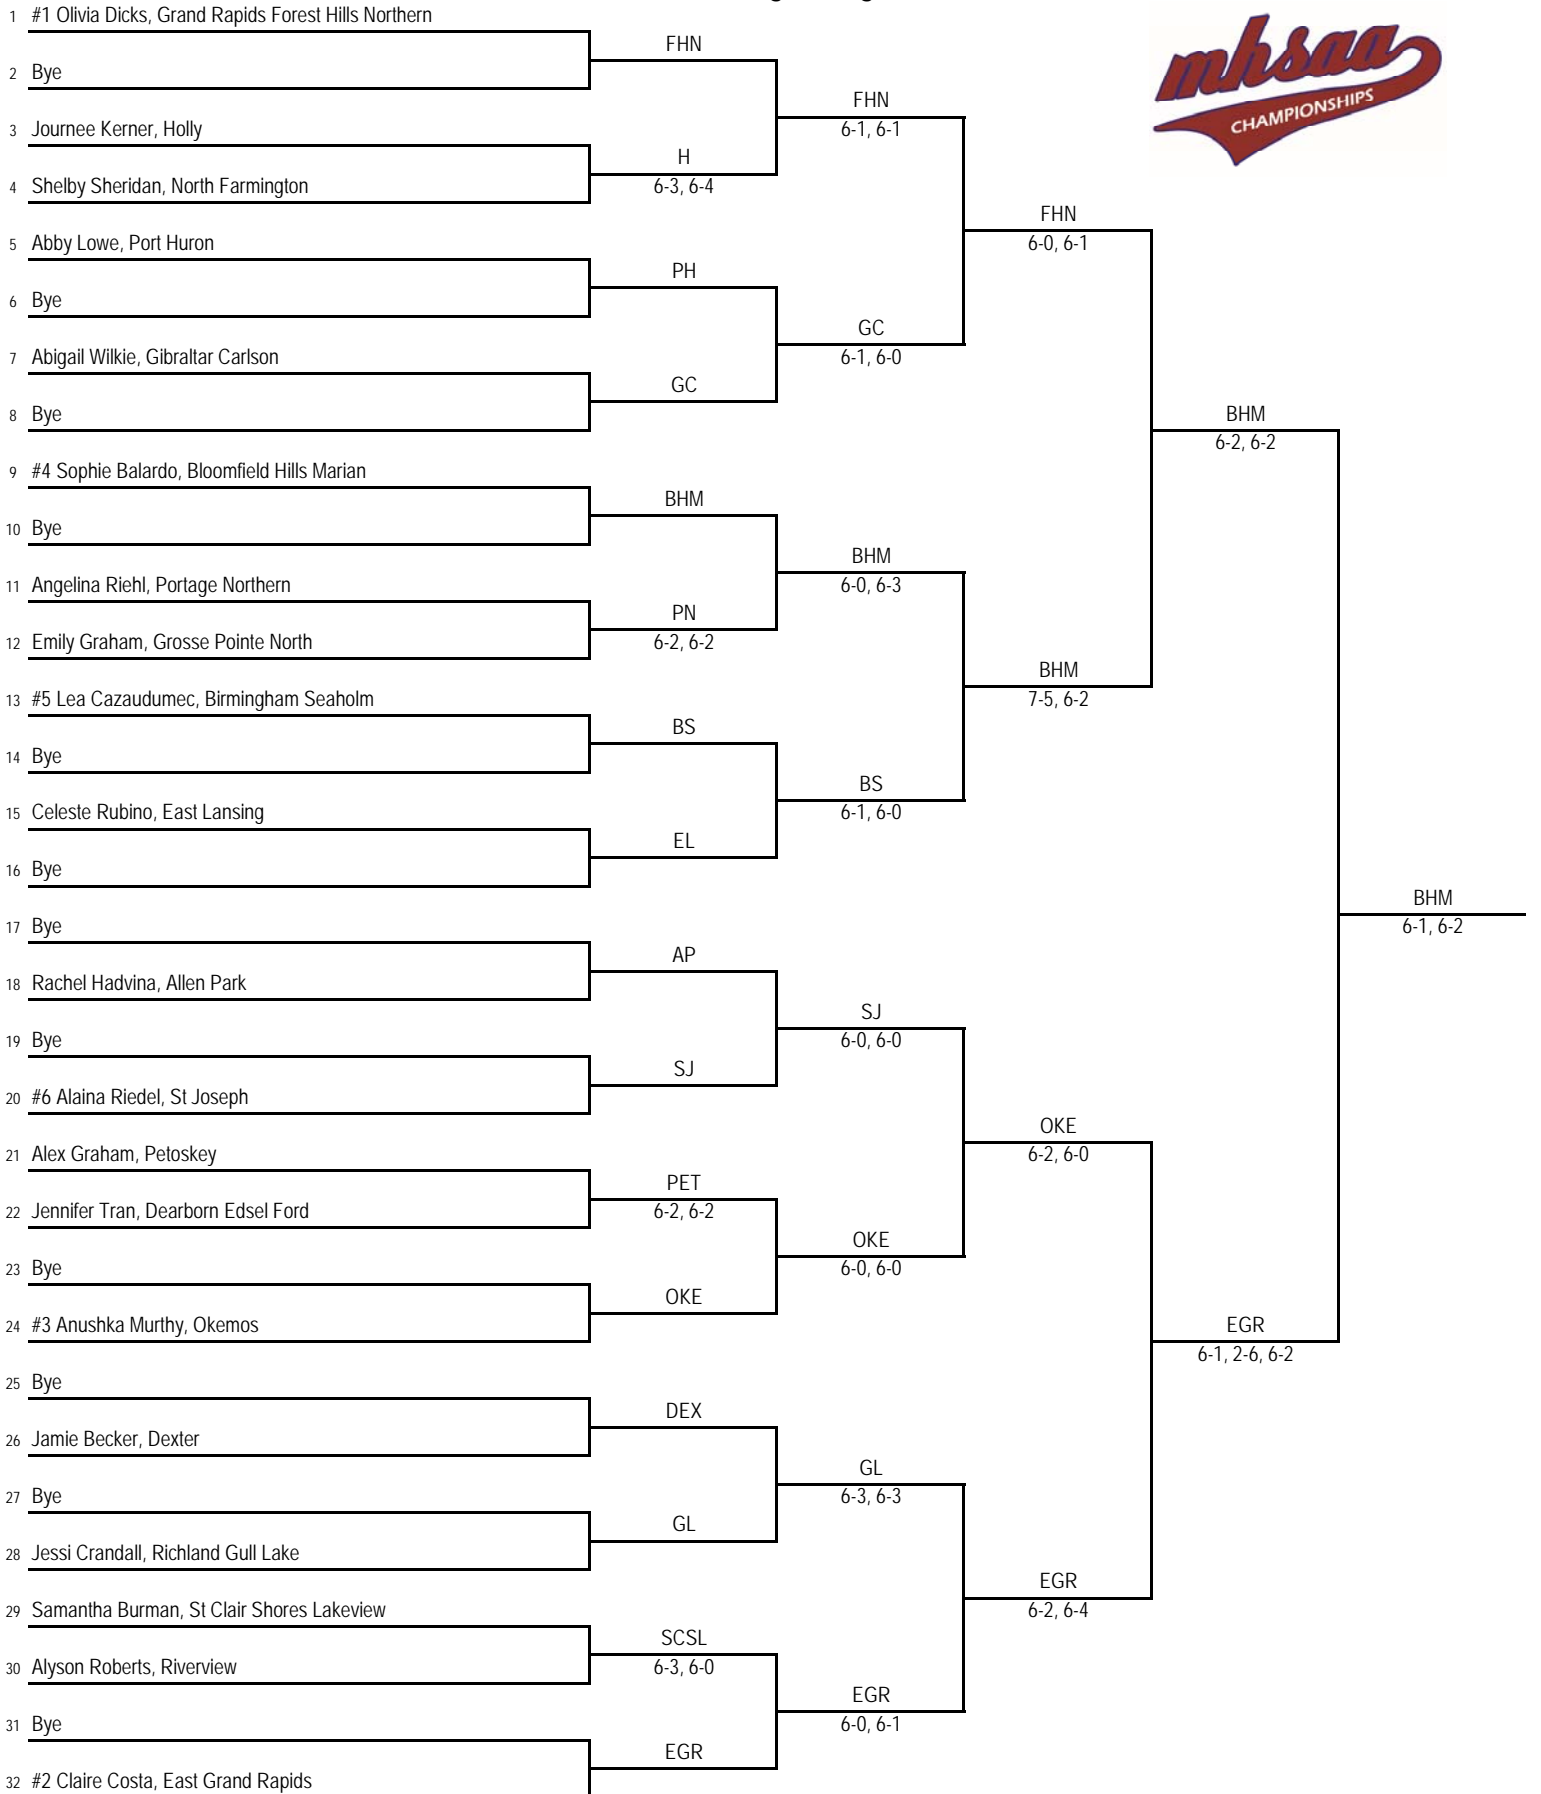

**2016 MHSAA LP Division 2 Girls Tennis Finals
Holly - June 3-4**

Final Standings

1. Bloomfield Hills Marian (BHM) - 32
2. East Grand Rapids (EGR) - 23
2. Grand Rapids Forest Hills Northern (FHN) - 23
4. Birmingham Seaholm (BS) - 22
5. Okemos (OKE) - 21
6. Holly (H) - 19
7. St Joseph (SJ) - 12
8. Portage Northern (PN) - 11
9. Richland Gull Lake (GL) - 9
10. Grosse Pointe North (GPN) - 7
11. Dexter (DEX) - 5
11. East Lansing (EL) - 5
11. North Farmington (NF) - 5
14. Gibraltar Carlson (GC) - 4
14. Mason (MAS) - 4
14. Petoskey (PET) - 4
17. Riverview (RIV) - 3
17. Royal Oak (RO) - 3
19. Allen Park (AP) - 2
19. Swartz Creek (SC) - 2
21. Lowell (L) - 1
21. Port Huron (PH) - 1
21. St Clair Shores Lakeview (SCSL) - 1
21. Wyandotte Roosevelt (WR) - 1
25. Dearborn Edsel Ford (DEF) - 0
25. South Lyon East (SLE) - 0

2016 MHSAA LP Division 2 Girls Tennis Finals - Holly - June 3-4

No. 1 Singles Flight

2016 MHSAA LP Division 2 Girls Tennis Finals - Holly - June 3-4

No. 2 Singles Flight

2016 MHSAA LP Division 2 Girls Tennis Finals - Holly - June 3-4

No. 3 Singles Flight

2016 MHSAA LP Division 2 Girls Tennis Finals - Holly - June 3-4

No. 4 Singles Flight

2016 MHSAA LP Division 2 Girls Tennis Finals - Holly - June 3-4

No. 1 Doubles Flight

2016 MHSAA LP Division 2 Girls Tennis Finals - Holly - June 3-4

No. 2 Doubles Flight

2016 MHSAA LP Division 2 Girls Tennis Finals - Holly - June 3-4

No. 3 Doubles Flight

2016 MHSAA LP Division 2 Girls Tennis Finals - Holly - June 3-4

No. 4 Doubles Flight