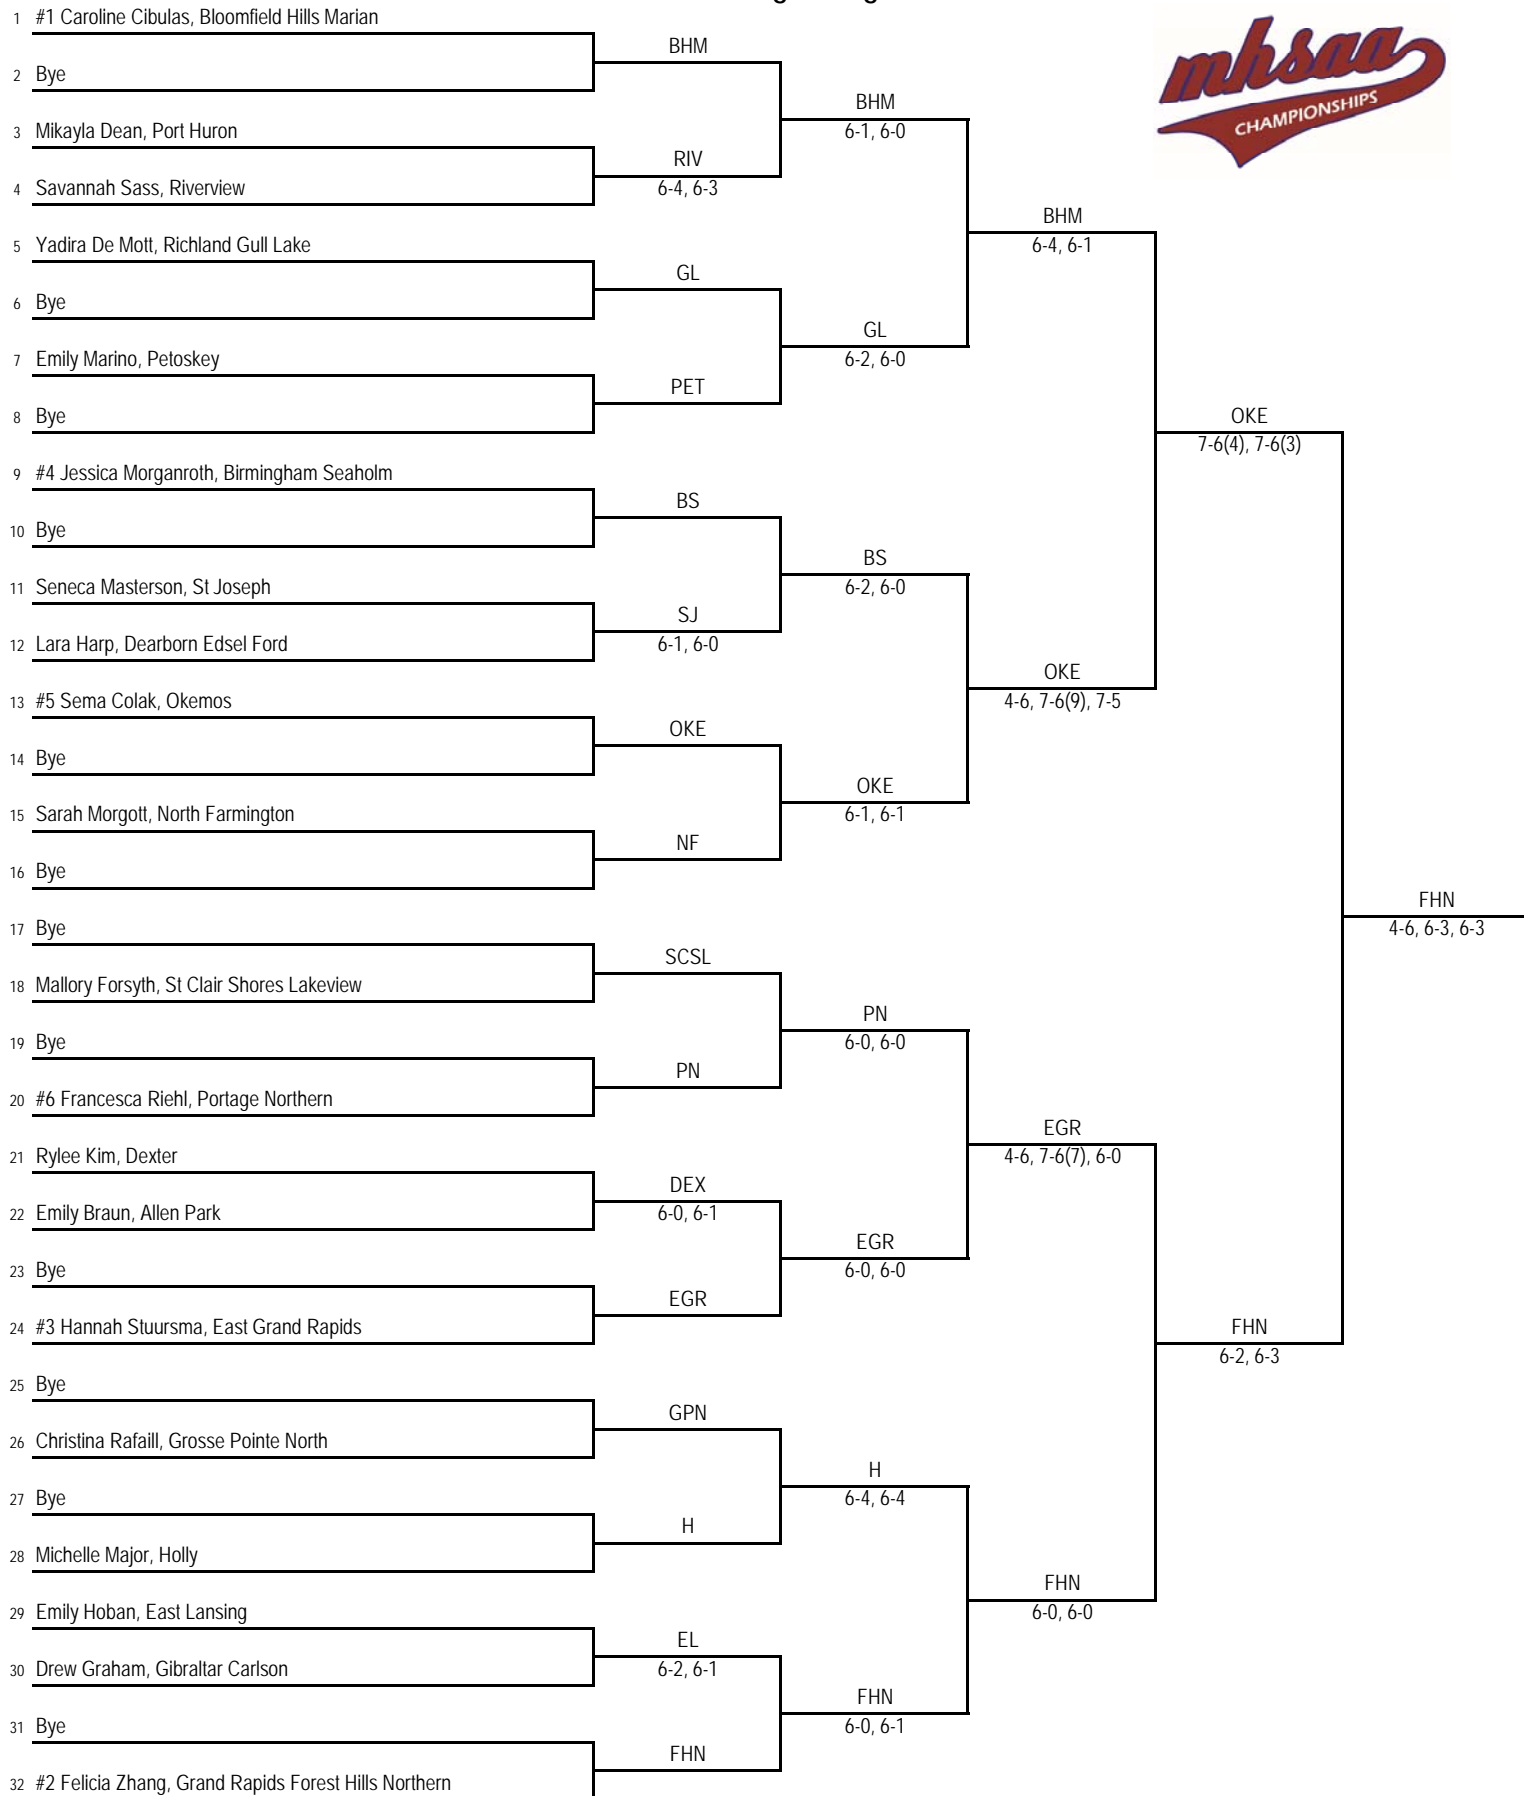

**2016 MHSAA LP Division 2 Girls Tennis Finals
Holly - June 3-4**

Final Standings

1. Bloomfield Hills Marian (BHM) - 32
2. East Grand Rapids (EGR) - 23
2. Grand Rapids Forest Hills Northern (FHN) - 23
4. Birmingham Seaholm (BS) - 22
5. Okemos (OKE) - 21
6. Holly (H) - 19
7. St Joseph (SJ) - 12
8. Portage Northern (PN) - 11
9. Richland Gull Lake (GL) - 9
10. Grosse Pointe North (GPN) - 7
11. Dexter (DEX) - 5
11. East Lansing (EL) - 5
11. North Farmington (NF) - 5
14. Gibraltar Carlson (GC) - 4
14. Mason (MAS) - 4
14. Petoskey (PET) - 4
17. Riverview (RIV) - 3
17. Royal Oak (RO) - 3
19. Allen Park (AP) - 2
19. Swartz Creek (SC) - 2
21. Lowell (L) - 1
21. Port Huron (PH) - 1
21. St Clair Shores Lakeview (SCSL) - 1
21. Wyandotte Roosevelt (WR) - 1
25. Dearborn Edsel Ford (DEF) - 0
25. South Lyon East (SLE) - 0

2016 MHSAA LP Division 2 Girls Tennis Finals - Holly - June 3-4

No. 1 Singles Flight

2016 MHSAA LP Division 2 Girls Tennis Finals - Holly - June 3-4

No. 2 Singles Flight

2016 MHSAA LP Division 2 Girls Tennis Finals - Holly - June 3-4

No. 3 Singles Flight

2016 MHSAA LP Division 2 Girls Tennis Finals - Holly - June 3-4

No. 4 Singles Flight

2016 MHSAA LP Division 2 Girls Tennis Finals - Holly - June 3-4

No. 1 Doubles Flight

2016 MHSAA LP Division 2 Girls Tennis Finals - Holly - June 3-4

No. 2 Doubles Flight

2016 MHSAA LP Division 2 Girls Tennis Finals - Holly - June 3-4

No. 3 Doubles Flight

2016 MHSAA LP Division 2 Girls Tennis Finals - Holly - June 3-4

No. 4 Doubles Flight