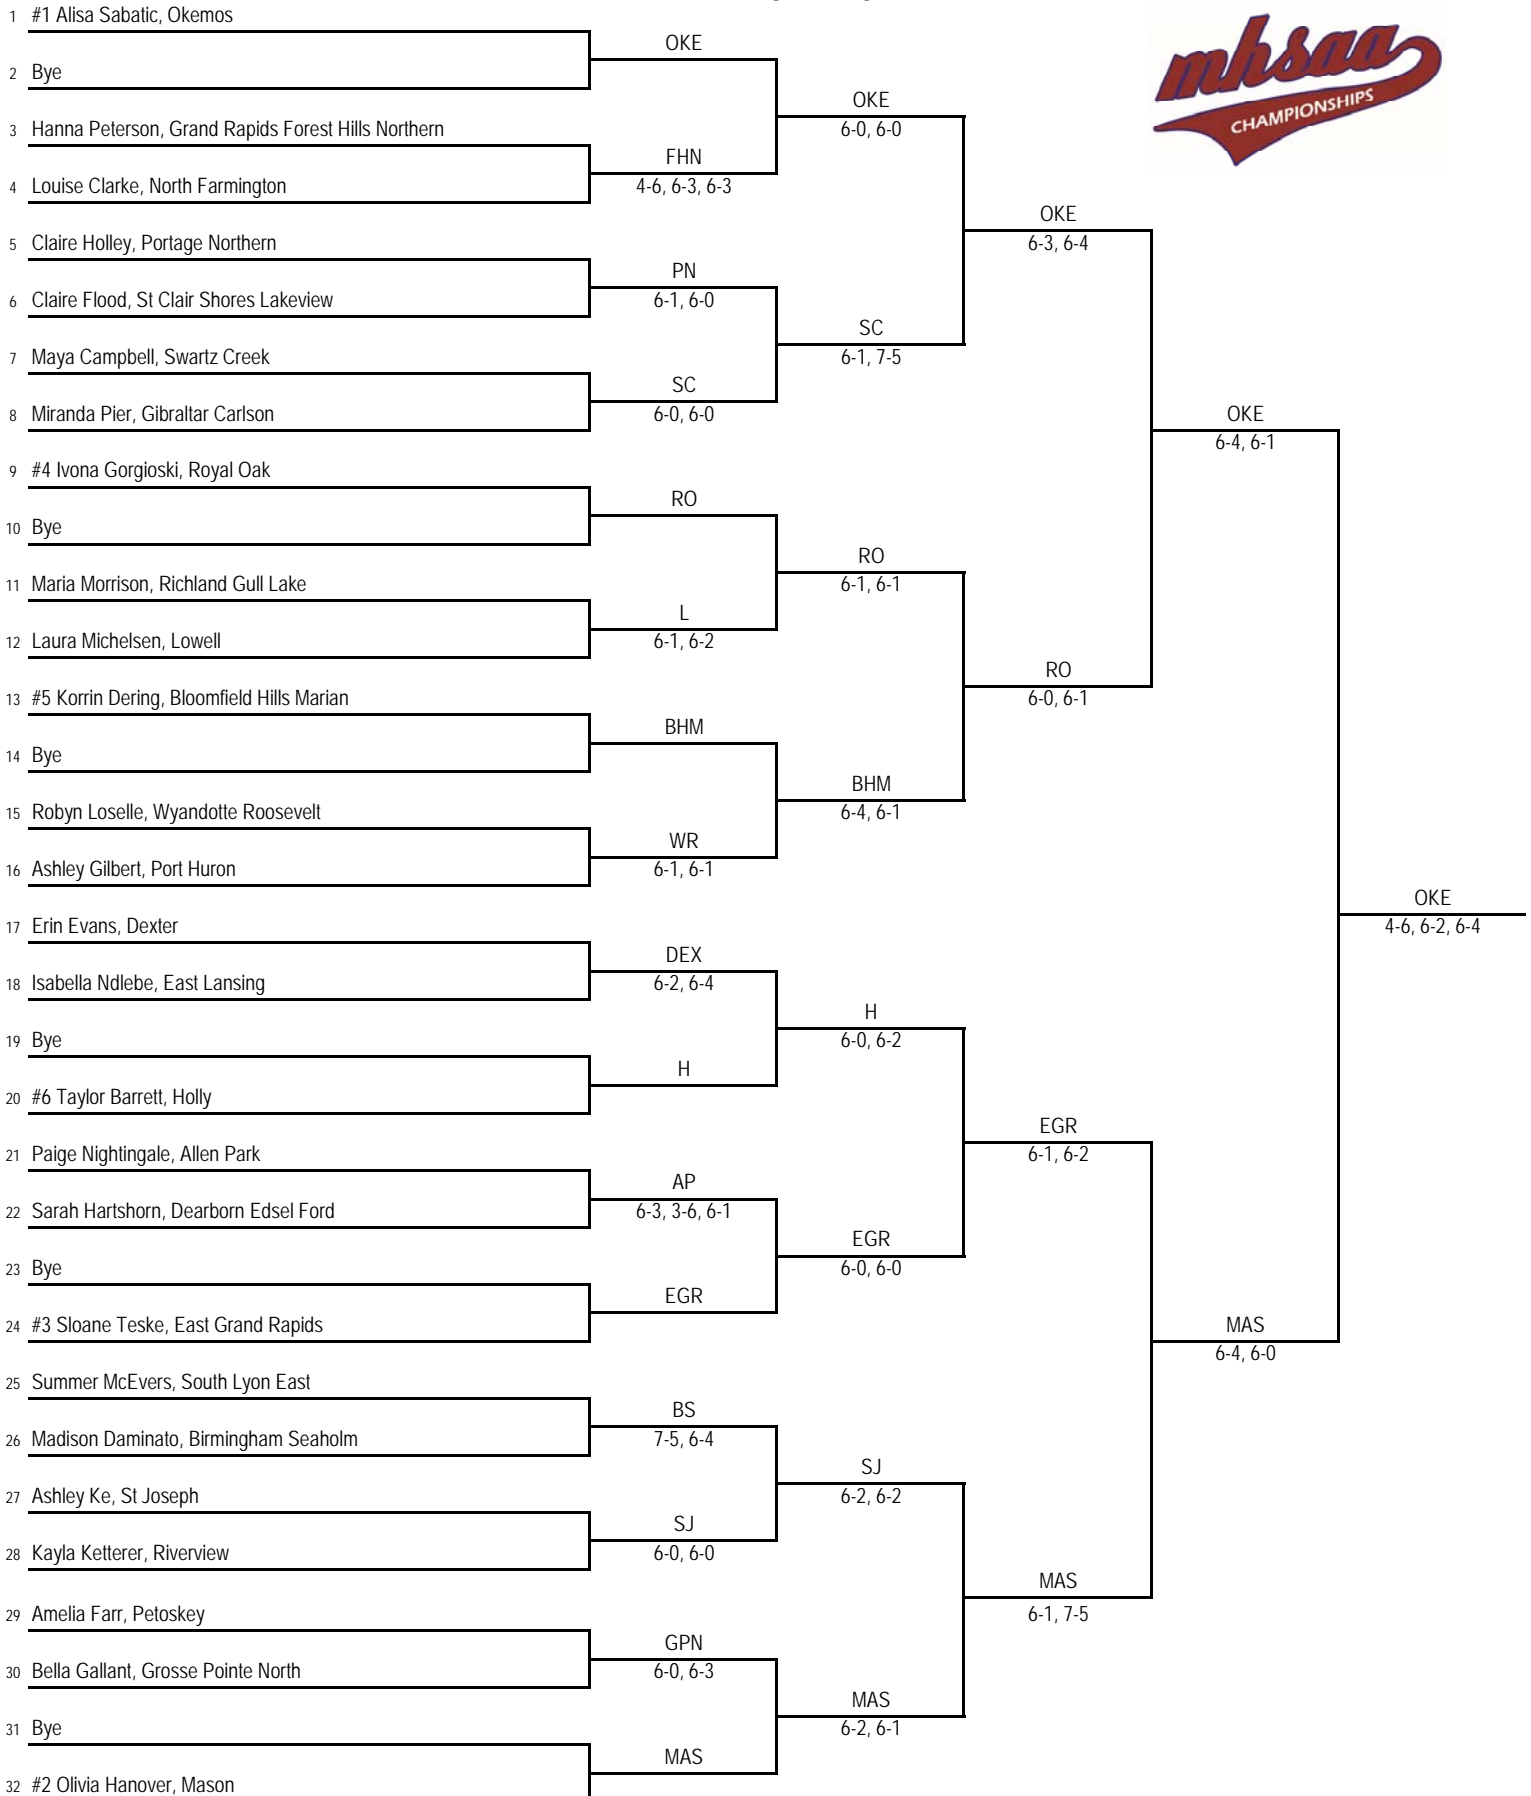

**2016 MHSAA LP Division 2 Girls Tennis Finals
Holly - June 3-4**

Final Standings

1. Bloomfield Hills Marian (BHM) - 32
2. East Grand Rapids (EGR) - 23
2. Grand Rapids Forest Hills Northern (FHN) - 23
4. Birmingham Seaholm (BS) - 22
5. Okemos (OKE) - 21
6. Holly (H) - 19
7. St Joseph (SJ) - 12
8. Portage Northern (PN) - 11
9. Richland Gull Lake (GL) - 9
10. Grosse Pointe North (GPN) - 7
11. Dexter (DEX) - 5
11. East Lansing (EL) - 5
11. North Farmington (NF) - 5
14. Gibraltar Carlson (GC) - 4
14. Mason (MAS) - 4
14. Petoskey (PET) - 4
17. Riverview (RIV) - 3
17. Royal Oak (RO) - 3
19. Allen Park (AP) - 2
19. Swartz Creek (SC) - 2
21. Lowell (L) - 1
21. Port Huron (PH) - 1
21. St Clair Shores Lakeview (SCSL) - 1
21. Wyandotte Roosevelt (WR) - 1
25. Dearborn Edsel Ford (DEF) - 0
25. South Lyon East (SLE) - 0

2016 MHSAA LP Division 2 Girls Tennis Finals - Holly - June 3-4

No. 1 Singles Flight

2016 MHSAA LP Division 2 Girls Tennis Finals - Holly - June 3-4

No. 2 Singles Flight

2016 MHSAA LP Division 2 Girls Tennis Finals - Holly - June 3-4

No. 3 Singles Flight

2016 MHSAA LP Division 2 Girls Tennis Finals - Holly - June 3-4

No. 4 Singles Flight

2016 MHSAA LP Division 2 Girls Tennis Finals - Holly - June 3-4

No. 1 Doubles Flight

2016 MHSAA LP Division 2 Girls Tennis Finals - Holly - June 3-4

No. 2 Doubles Flight

2016 MHSAA LP Division 2 Girls Tennis Finals - Holly - June 3-4

No. 3 Doubles Flight

2016 MHSAA LP Division 2 Girls Tennis Finals - Holly - June 3-4

No. 4 Doubles Flight