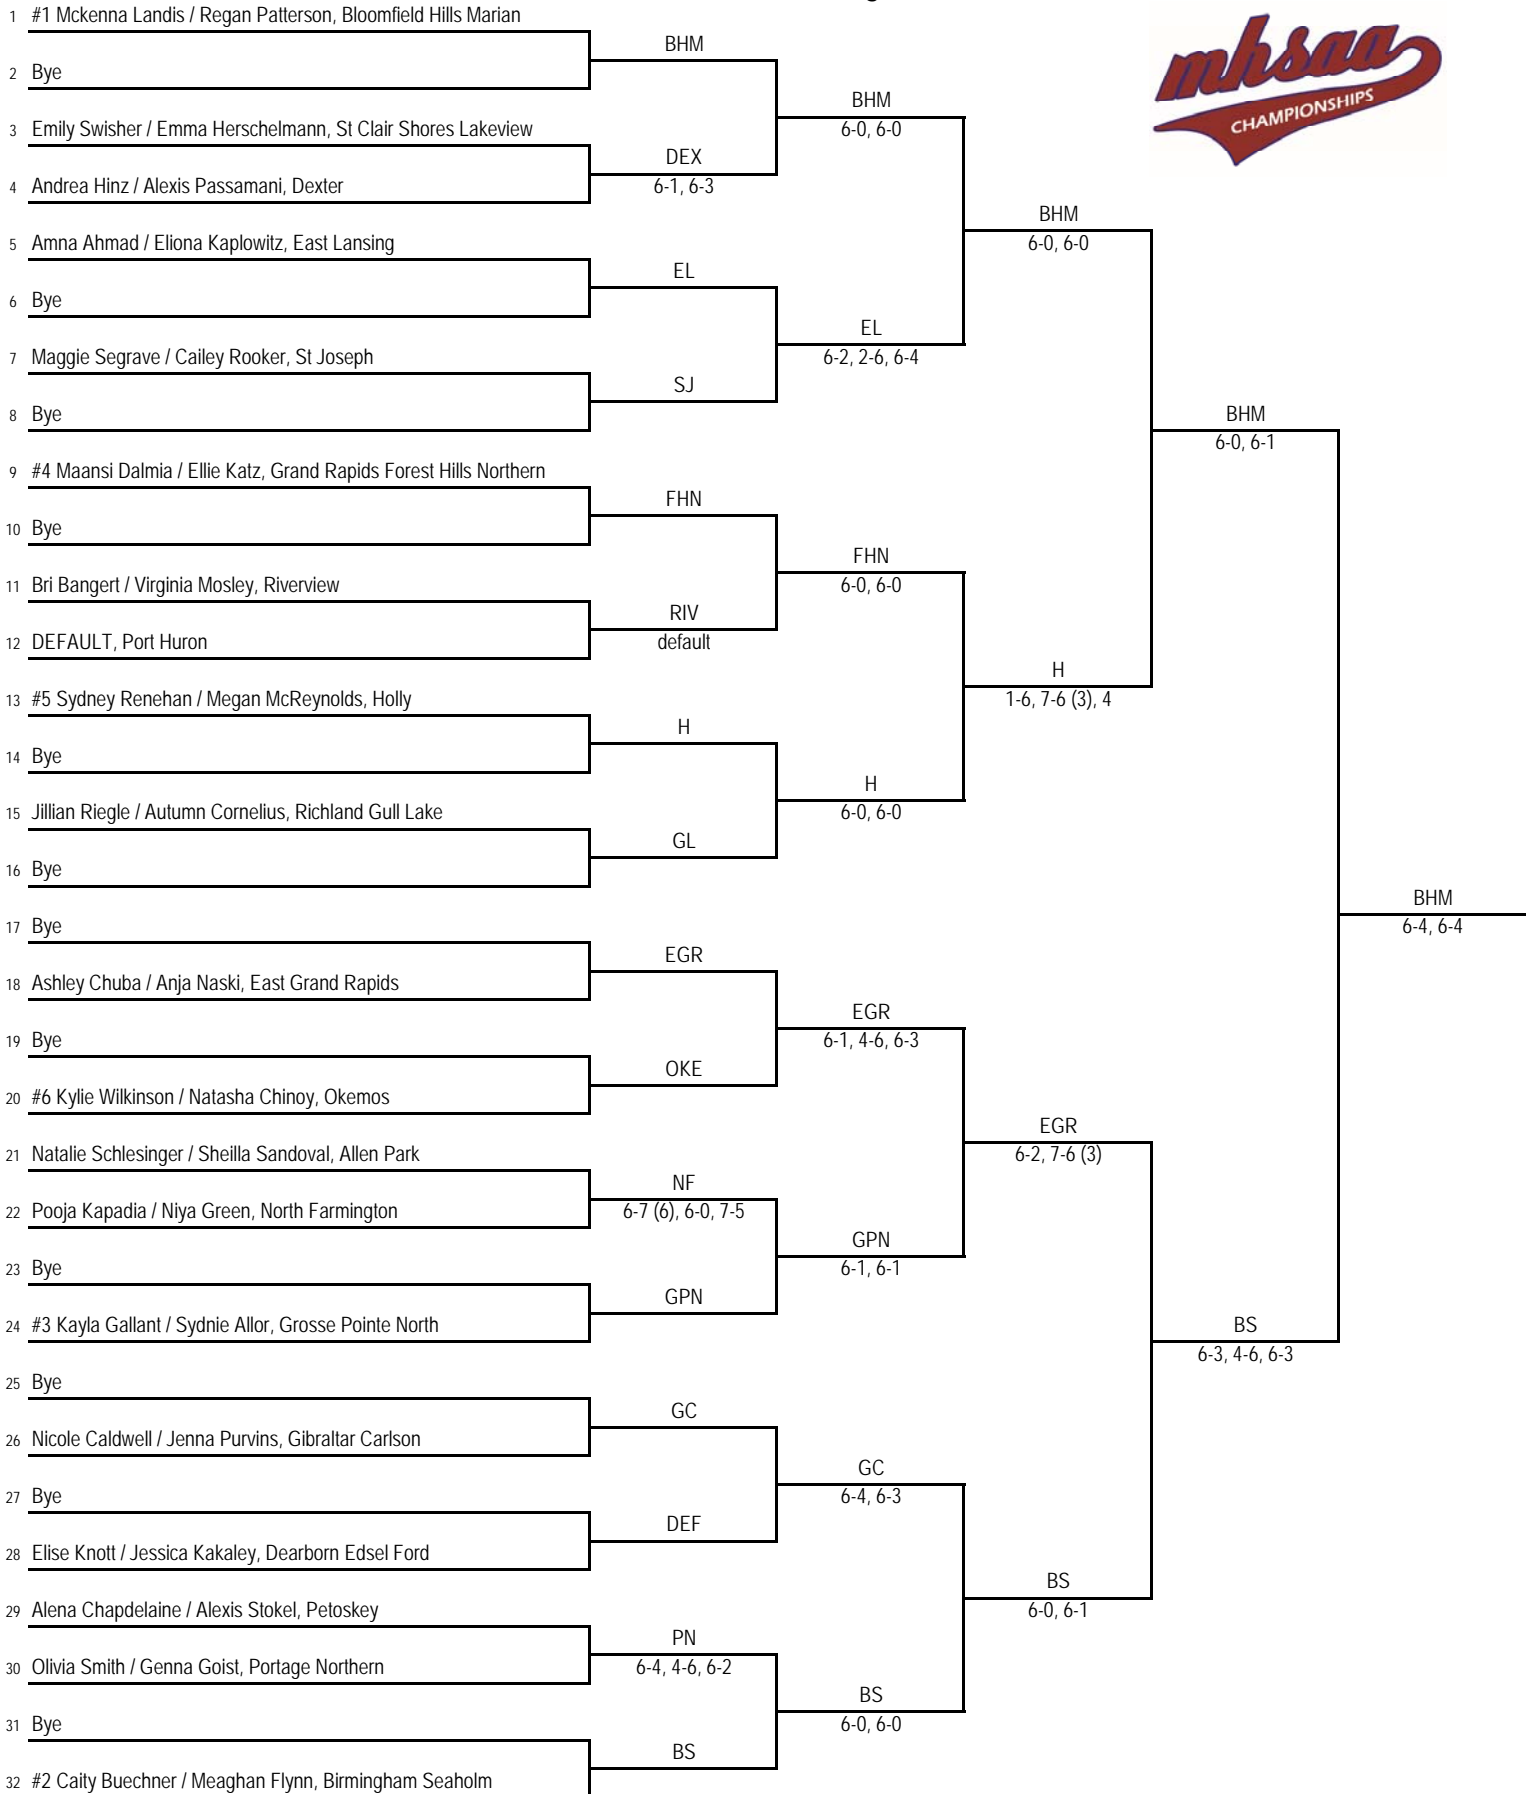

**2016 MHSAA LP Division 2 Girls Tennis Finals
Holly - June 3-4**

Final Standings

1. Bloomfield Hills Marian (BHM) - 32
2. East Grand Rapids (EGR) - 23
2. Grand Rapids Forest Hills Northern (FHN) - 23
4. Birmingham Seaholm (BS) - 22
5. Okemos (OKE) - 21
6. Holly (H) - 19
7. St Joseph (SJ) - 12
8. Portage Northern (PN) - 11
9. Richland Gull Lake (GL) - 9
10. Grosse Pointe North (GPN) - 7
11. Dexter (DEX) - 5
11. East Lansing (EL) - 5
11. North Farmington (NF) - 5
14. Gibraltar Carlson (GC) - 4
14. Mason (MAS) - 4
14. Petoskey (PET) - 4
17. Riverview (RIV) - 3
17. Royal Oak (RO) - 3
19. Allen Park (AP) - 2
19. Swartz Creek (SC) - 2
21. Lowell (L) - 1
21. Port Huron (PH) - 1
21. St Clair Shores Lakeview (SCSL) - 1
21. Wyandotte Roosevelt (WR) - 1
25. Dearborn Edsel Ford (DEF) - 0
25. South Lyon East (SLE) - 0

2016 MHSAA LP Division 2 Girls Tennis Finals - Holly - June 3-4

No. 1 Singles Flight

2016 MHSAA LP Division 2 Girls Tennis Finals - Holly - June 3-4

No. 2 Singles Flight

2016 MHSAA LP Division 2 Girls Tennis Finals - Holly - June 3-4

No. 3 Singles Flight

2016 MHSAA LP Division 2 Girls Tennis Finals - Holly - June 3-4

No. 4 Singles Flight

2016 MHSAA LP Division 2 Girls Tennis Finals - Holly - June 3-4

No. 1 Doubles Flight

2016 MHSAA LP Division 2 Girls Tennis Finals - Holly - June 3-4

No. 2 Doubles Flight

2016 MHSAA LP Division 2 Girls Tennis Finals - Holly - June 3-4

No. 3 Doubles Flight

2016 MHSAA LP Division 2 Girls Tennis Finals - Holly - June 3-4

No. 4 Doubles Flight