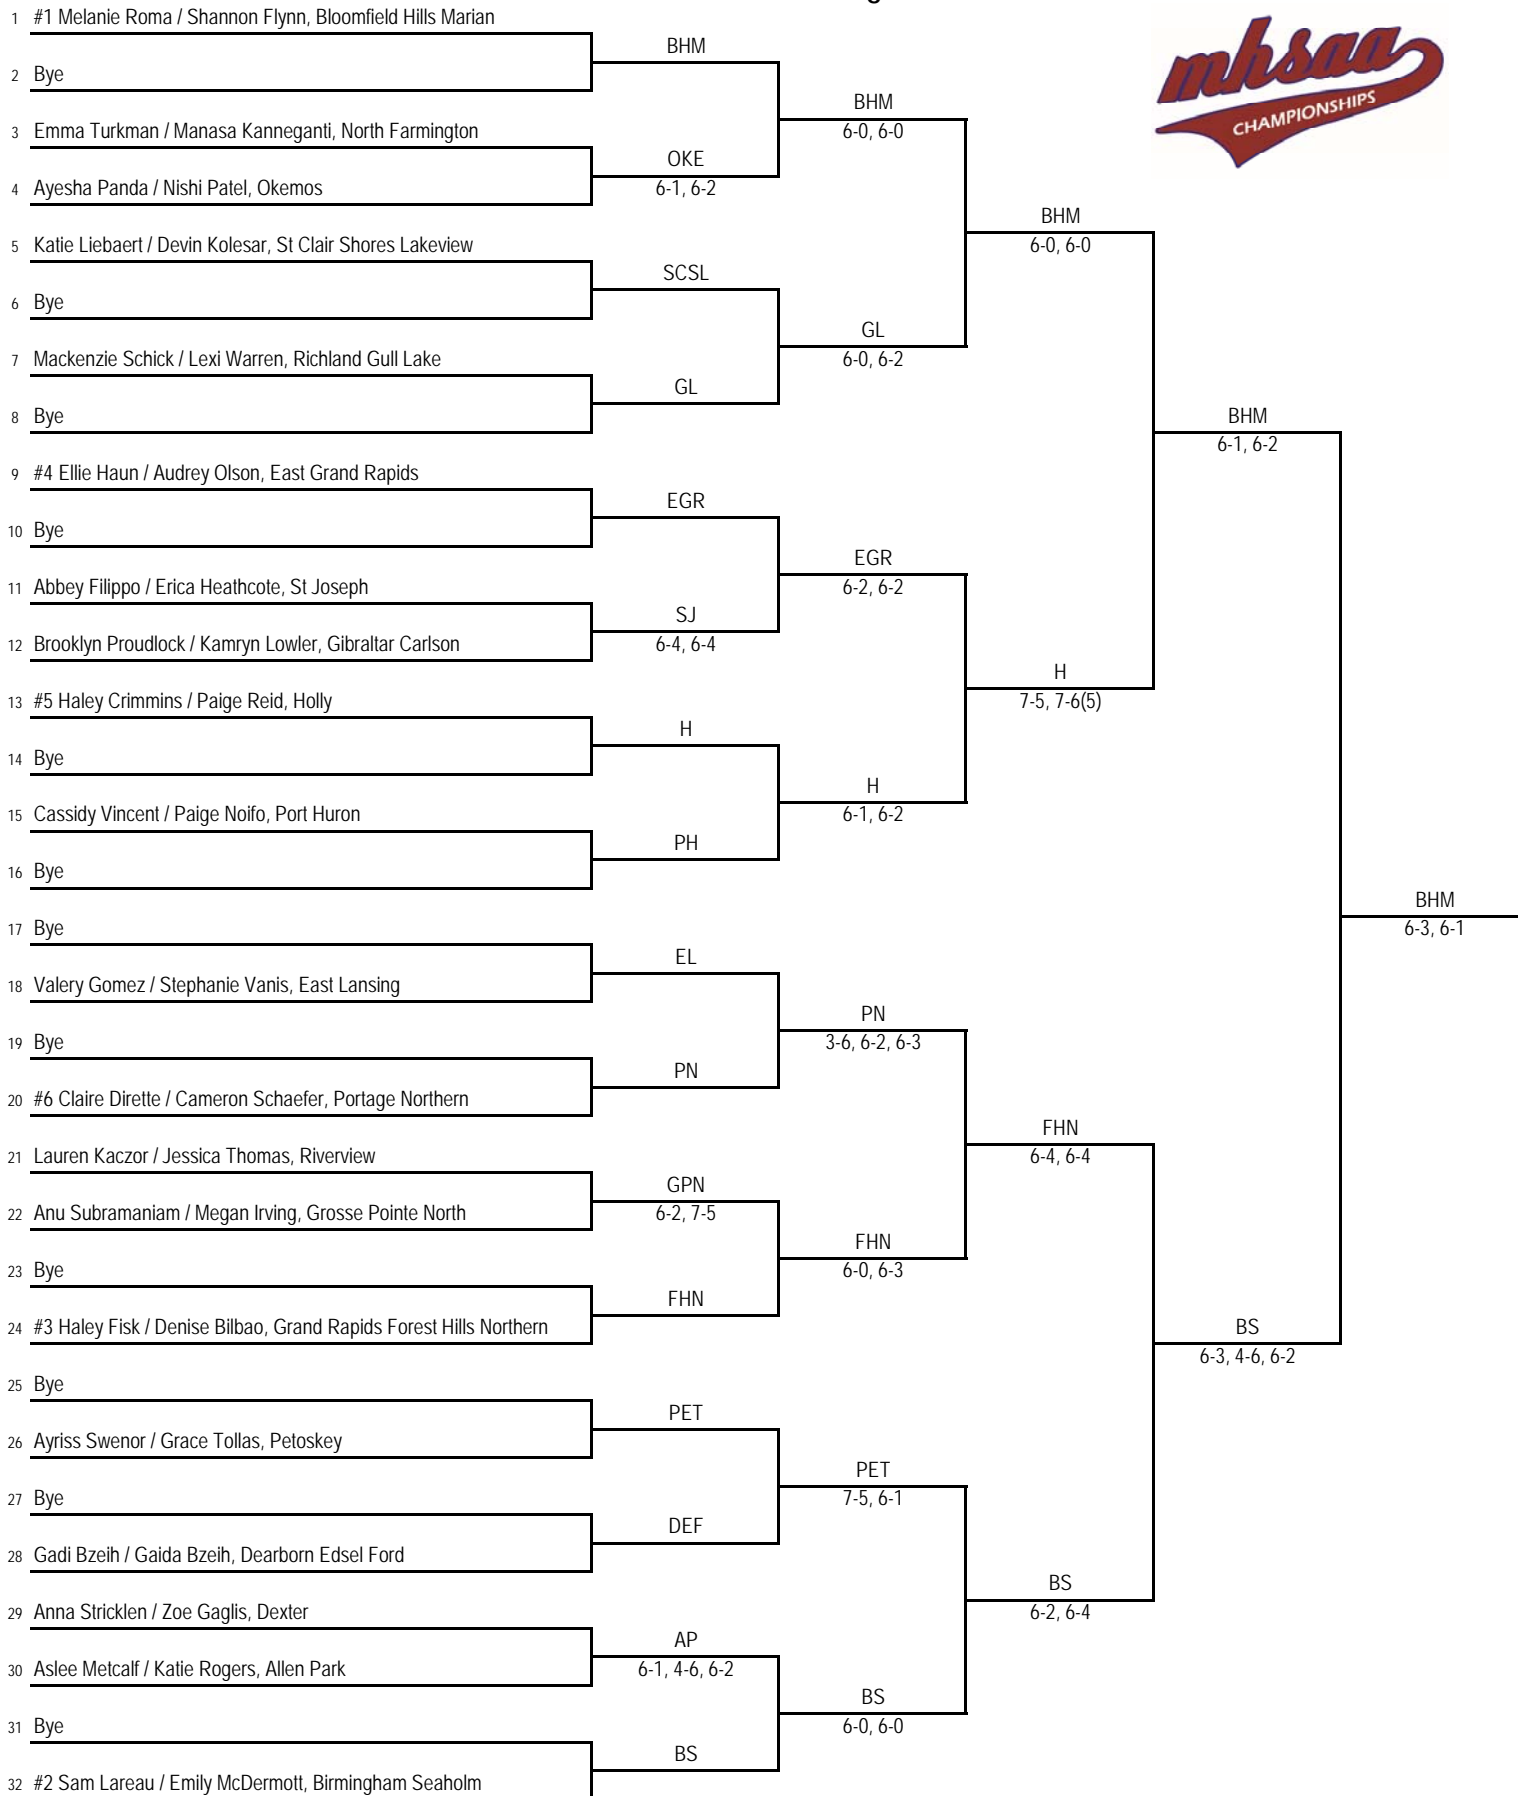

**2016 MHSAA LP Division 2 Girls Tennis Finals
Holly - June 3-4**

Final Standings

1. Bloomfield Hills Marian (BHM) - 32
2. East Grand Rapids (EGR) - 23
2. Grand Rapids Forest Hills Northern (FHN) - 23
4. Birmingham Seaholm (BS) - 22
5. Okemos (OKE) - 21
6. Holly (H) - 19
7. St Joseph (SJ) - 12
8. Portage Northern (PN) - 11
9. Richland Gull Lake (GL) - 9
10. Grosse Pointe North (GPN) - 7
11. Dexter (DEX) - 5
11. East Lansing (EL) - 5
11. North Farmington (NF) - 5
14. Gibraltar Carlson (GC) - 4
14. Mason (MAS) - 4
14. Petoskey (PET) - 4
17. Riverview (RIV) - 3
17. Royal Oak (RO) - 3
19. Allen Park (AP) - 2
19. Swartz Creek (SC) - 2
21. Lowell (L) - 1
21. Port Huron (PH) - 1
21. St Clair Shores Lakeview (SCSL) - 1
21. Wyandotte Roosevelt (WR) - 1
25. Dearborn Edsel Ford (DEF) - 0
25. South Lyon East (SLE) - 0

2016 MHSAA LP Division 2 Girls Tennis Finals - Holly - June 3-4

No. 1 Singles Flight

2016 MHSAA LP Division 2 Girls Tennis Finals - Holly - June 3-4

No. 2 Singles Flight

2016 MHSAA LP Division 2 Girls Tennis Finals - Holly - June 3-4

No. 3 Singles Flight

2016 MHSAA LP Division 2 Girls Tennis Finals - Holly - June 3-4

No. 4 Singles Flight

2016 MHSAA LP Division 2 Girls Tennis Finals - Holly - June 3-4

No. 1 Doubles Flight

2016 MHSAA LP Division 2 Girls Tennis Finals - Holly - June 3-4

No. 2 Doubles Flight

2016 MHSAA LP Division 2 Girls Tennis Finals - Holly - June 3-4

No. 3 Doubles Flight

2016 MHSAA LP Division 2 Girls Tennis Finals - Holly - June 3-4

No. 4 Doubles Flight