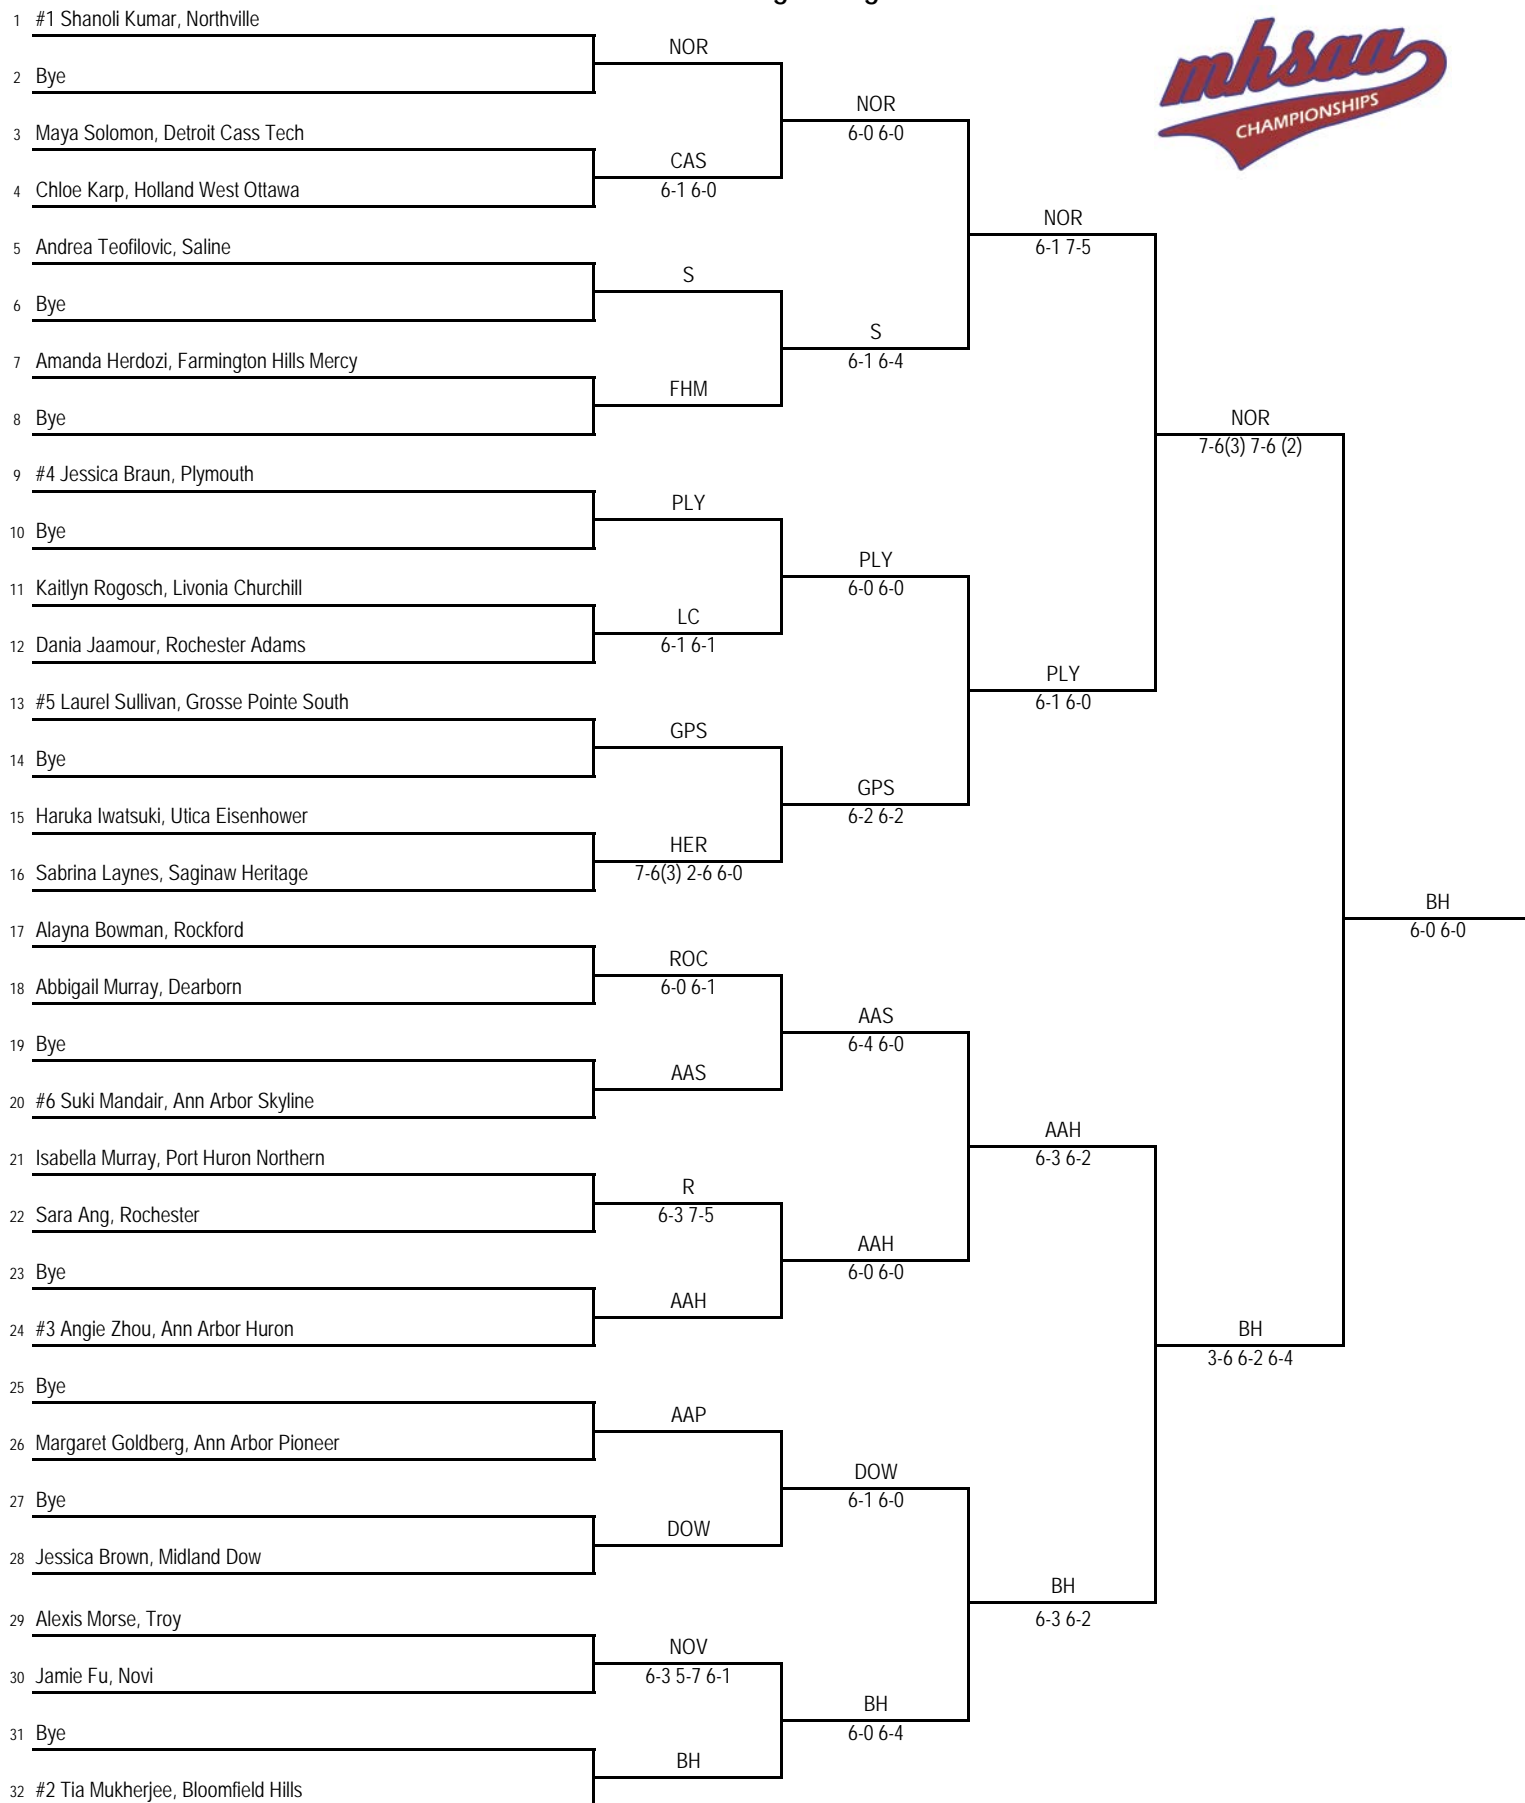

**2018 MHSAA LP Division 1 Girls Tennis Finals
Greater Midland Tennis Center - June 1-2**

Final Standings

1. Northville (NOR) - 32
2. Midland Dow (DOW) - 30
3. Bloomfield Hills (BH) - 28
4. Grosse Pointe South (GPS) - 20
5. Ann Arbor Huron (AAH) - 13
5. Rockford (ROC) - 13
7. Holland West Ottawa (HWO) - 12
8. Ann Arbor Skyline (AAS) - 10
9. Troy (T) - 9
10. Farmington Hills Mercy (FHM) - 7
10. Utica Eisenhower (IKE) - 7
12. Saginaw Heritage (HER) - 6
13. Novi (NOV) - 5
14. Plymouth (PLY) - 3
14. Port Huron Northern (PHN) - 3
16. Ann Arbor Pioneer (AAP) - 2
16. Saline (S) - 2
18. Detroit Cass Tech (CAS) - 1
18. Livonia Chruchill (LC) - 1
18. Rochester (R) - 1
18. Rochester Adams (RA) - 1
22. Dearborn (D) - 0

2018 MHSAA LP Division 1 Girls Tennis Finals - Greater Midland Tennis Center - June 1-2

No. 1 Singles Flight

2018 MHSAA LP Division 1 Girls Tennis Finals - Greater Midland Tennis Center - June 1-2

No. 2 Singles Flight

2018 MHSAA LP Division 1 Girls Tennis Finals - Greater Midland Tennis Center - June 1-2
No. 3 Singles Flight

2018 MHSAA LP Division 1 Girls Tennis Finals - Greater Midland Tennis Center - June 1-2

No. 4 Singles Flight

2018 MHSAA LP Division 1 Girls Tennis Finals - Greater Midland Tennis Center - June 1-2

No. 1 Doubles Flight

2018 MHSAA LP Division 1 Girls Tennis Finals - Greater Midland Tennis Center - June 1-2

No. 2 Doubles Flight