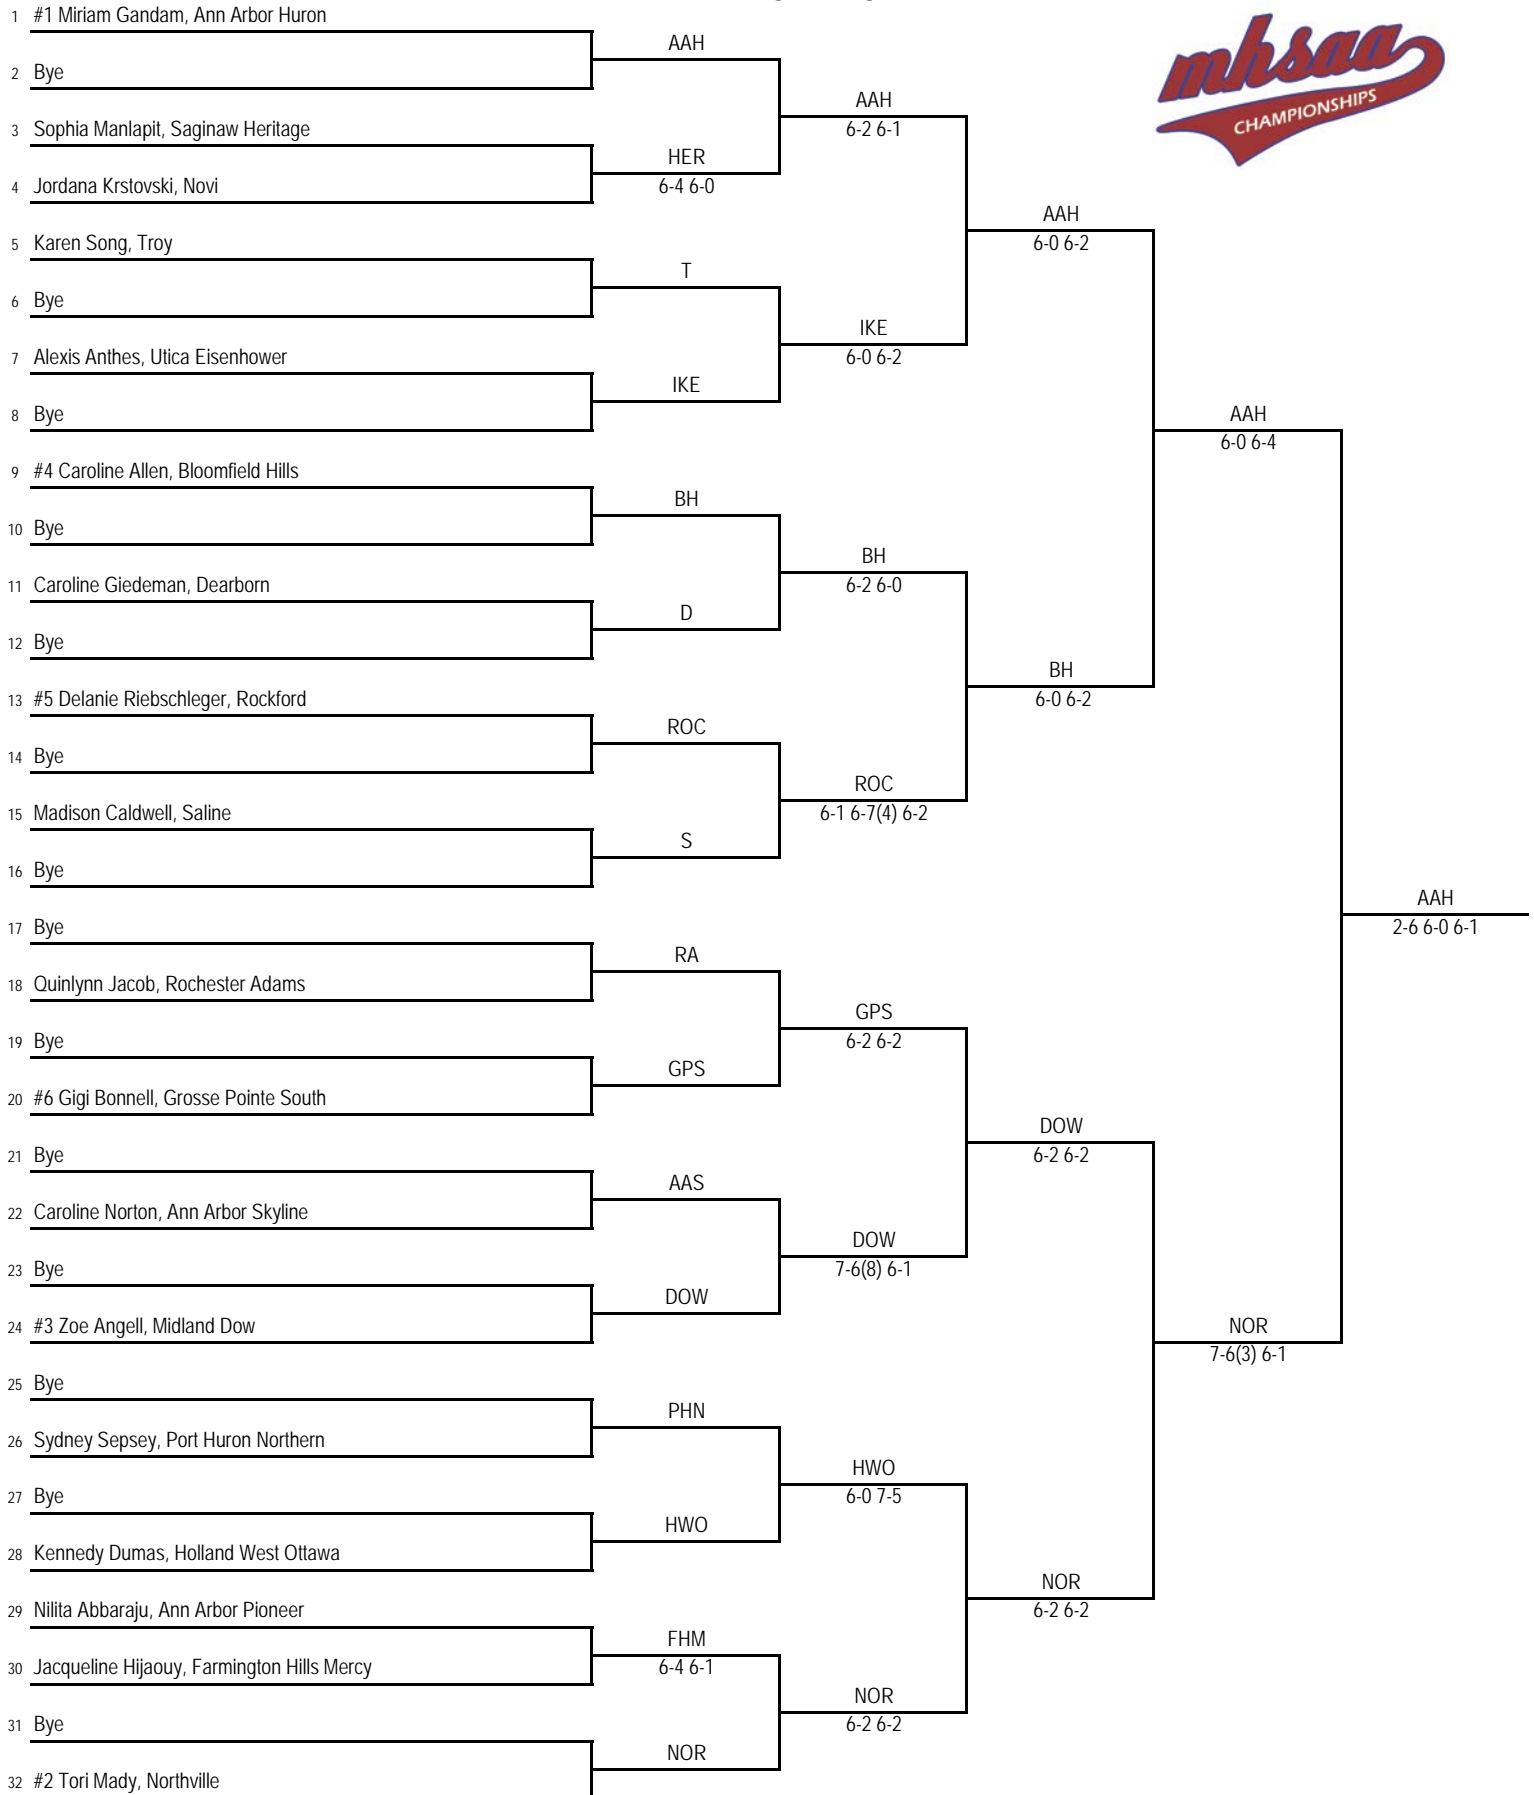

**2018 MHSAA LP Division 1 Girls Tennis Finals
Greater Midland Tennis Center - June 1-2**

Final Standings

1. Northville (NOR) - 32
2. Midland Dow (DOW) - 30
3. Bloomfield Hills (BH) - 28
4. Grosse Pointe South (GPS) - 20
5. Ann Arbor Huron (AAH) - 13
5. Rockford (ROC) - 13
7. Holland West Ottawa (HWO) - 12
8. Ann Arbor Skyline (AAS) - 10
9. Troy (T) - 9
10. Farmington Hills Mercy (FHM) - 7
10. Utica Eisenhower (IKE) - 7
12. Saginaw Heritage (HER) - 6
13. Novi (NOV) - 5
14. Plymouth (PLY) - 3
14. Port Huron Northern (PHN) - 3
16. Ann Arbor Pioneer (AAP) - 2
16. Saline (S) - 2
18. Detroit Cass Tech (CAS) - 1
18. Livonia Chruchill (LC) - 1
18. Rochester (R) - 1
18. Rochester Adams (RA) - 1
22. Dearborn (D) - 0

2018 MHSAA LP Division 1 Girls Tennis Finals - Greater Midland Tennis Center - June 1-2

No. 1 Singles Flight

2018 MHSAA LP Division 1 Girls Tennis Finals - Greater Midland Tennis Center - June 1-2

No. 2 Singles Flight

2018 MHSAA LP Division 1 Girls Tennis Finals - Greater Midland Tennis Center - June 1-2
No. 3 Singles Flight

2018 MHSAA LP Division 1 Girls Tennis Finals - Greater Midland Tennis Center - June 1-2

No. 4 Singles Flight

2018 MHSAA LP Division 1 Girls Tennis Finals - Greater Midland Tennis Center - June 1-2

No. 1 Doubles Flight

2018 MHSAA LP Division 1 Girls Tennis Finals - Greater Midland Tennis Center - June 1-2

No. 2 Doubles Flight