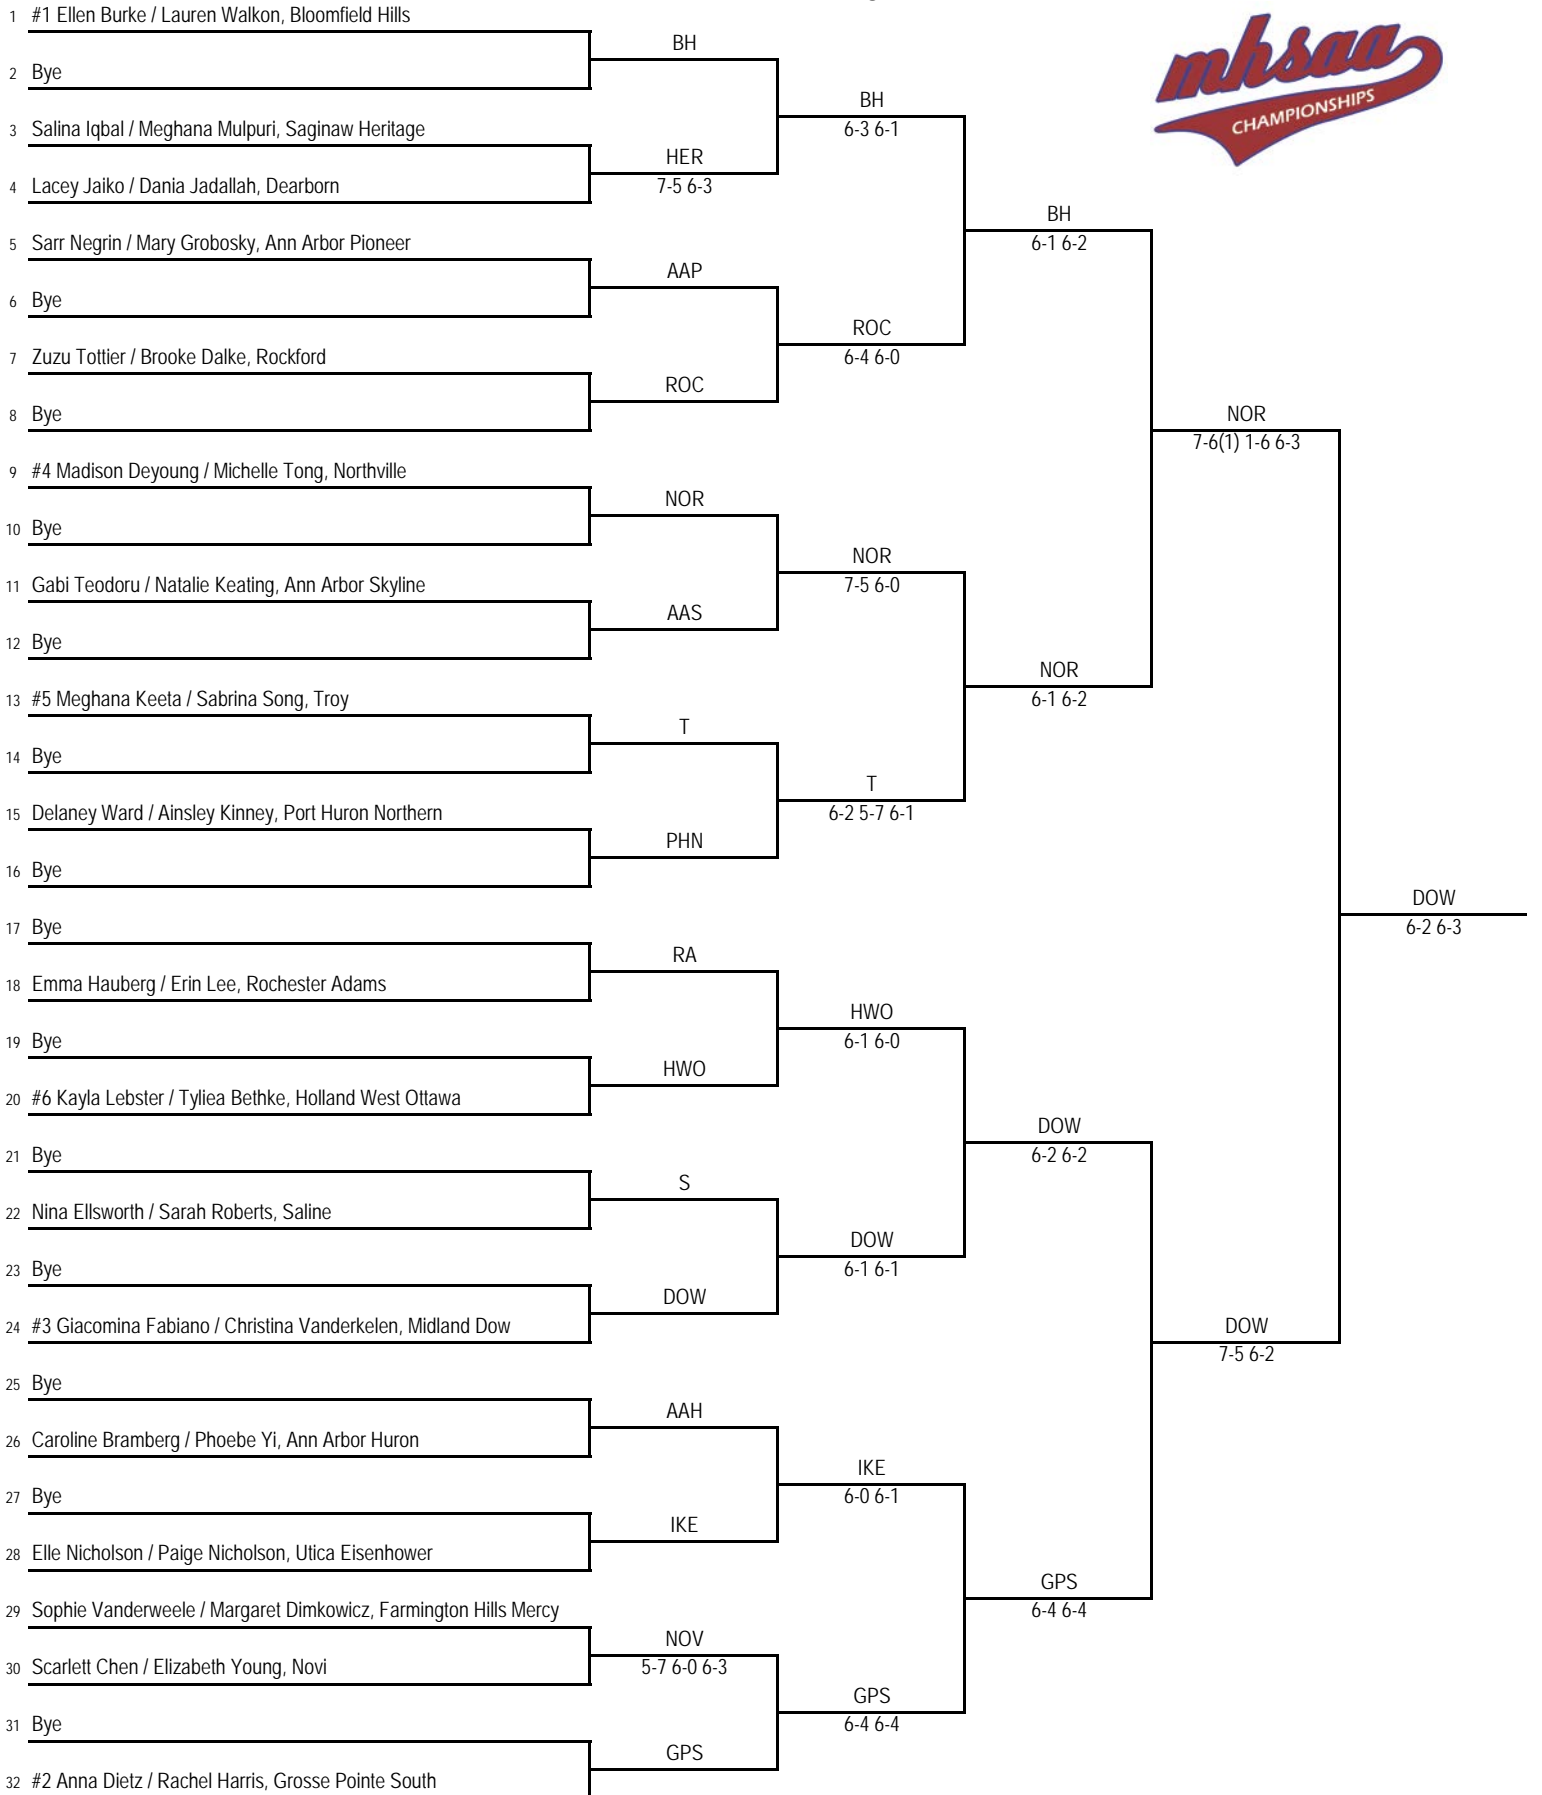

2018 MHSAA LP Division 1 Girls Tennis Finals - Greater Midland Tennis Center - June 1-2

No. 1 Singles Flight

2018 MHSAA LP Division 1 Girls Tennis Finals - Greater Midland Tennis Center - June 1-2

No. 2 Singles Flight

2018 MHSAA LP Division 1 Girls Tennis Finals - Greater Midland Tennis Center - June 1-2
No. 3 Singles Flight

2018 MHSAA LP Division 1 Girls Tennis Finals - Greater Midland Tennis Center - June 1-2

No. 4 Singles Flight

2018 MHSAA LP Division 1 Girls Tennis Finals - Greater Midland Tennis Center - June 1-2

No. 1 Doubles Flight

2018 MHSAA LP Division 1 Girls Tennis Finals - Greater Midland Tennis Center - June 1-2

No. 2 Doubles Flight

2018 MHSAA LP Division 1 Girls Tennis Finals - Greater Midland Tennis Center - June 1-2

No. 3 Doubles Flight

2018 MHSAA LP Division 1 Girls Tennis Finals - Greater Midland Tennis Center - June 1-2

No. 4 Doubles Flight