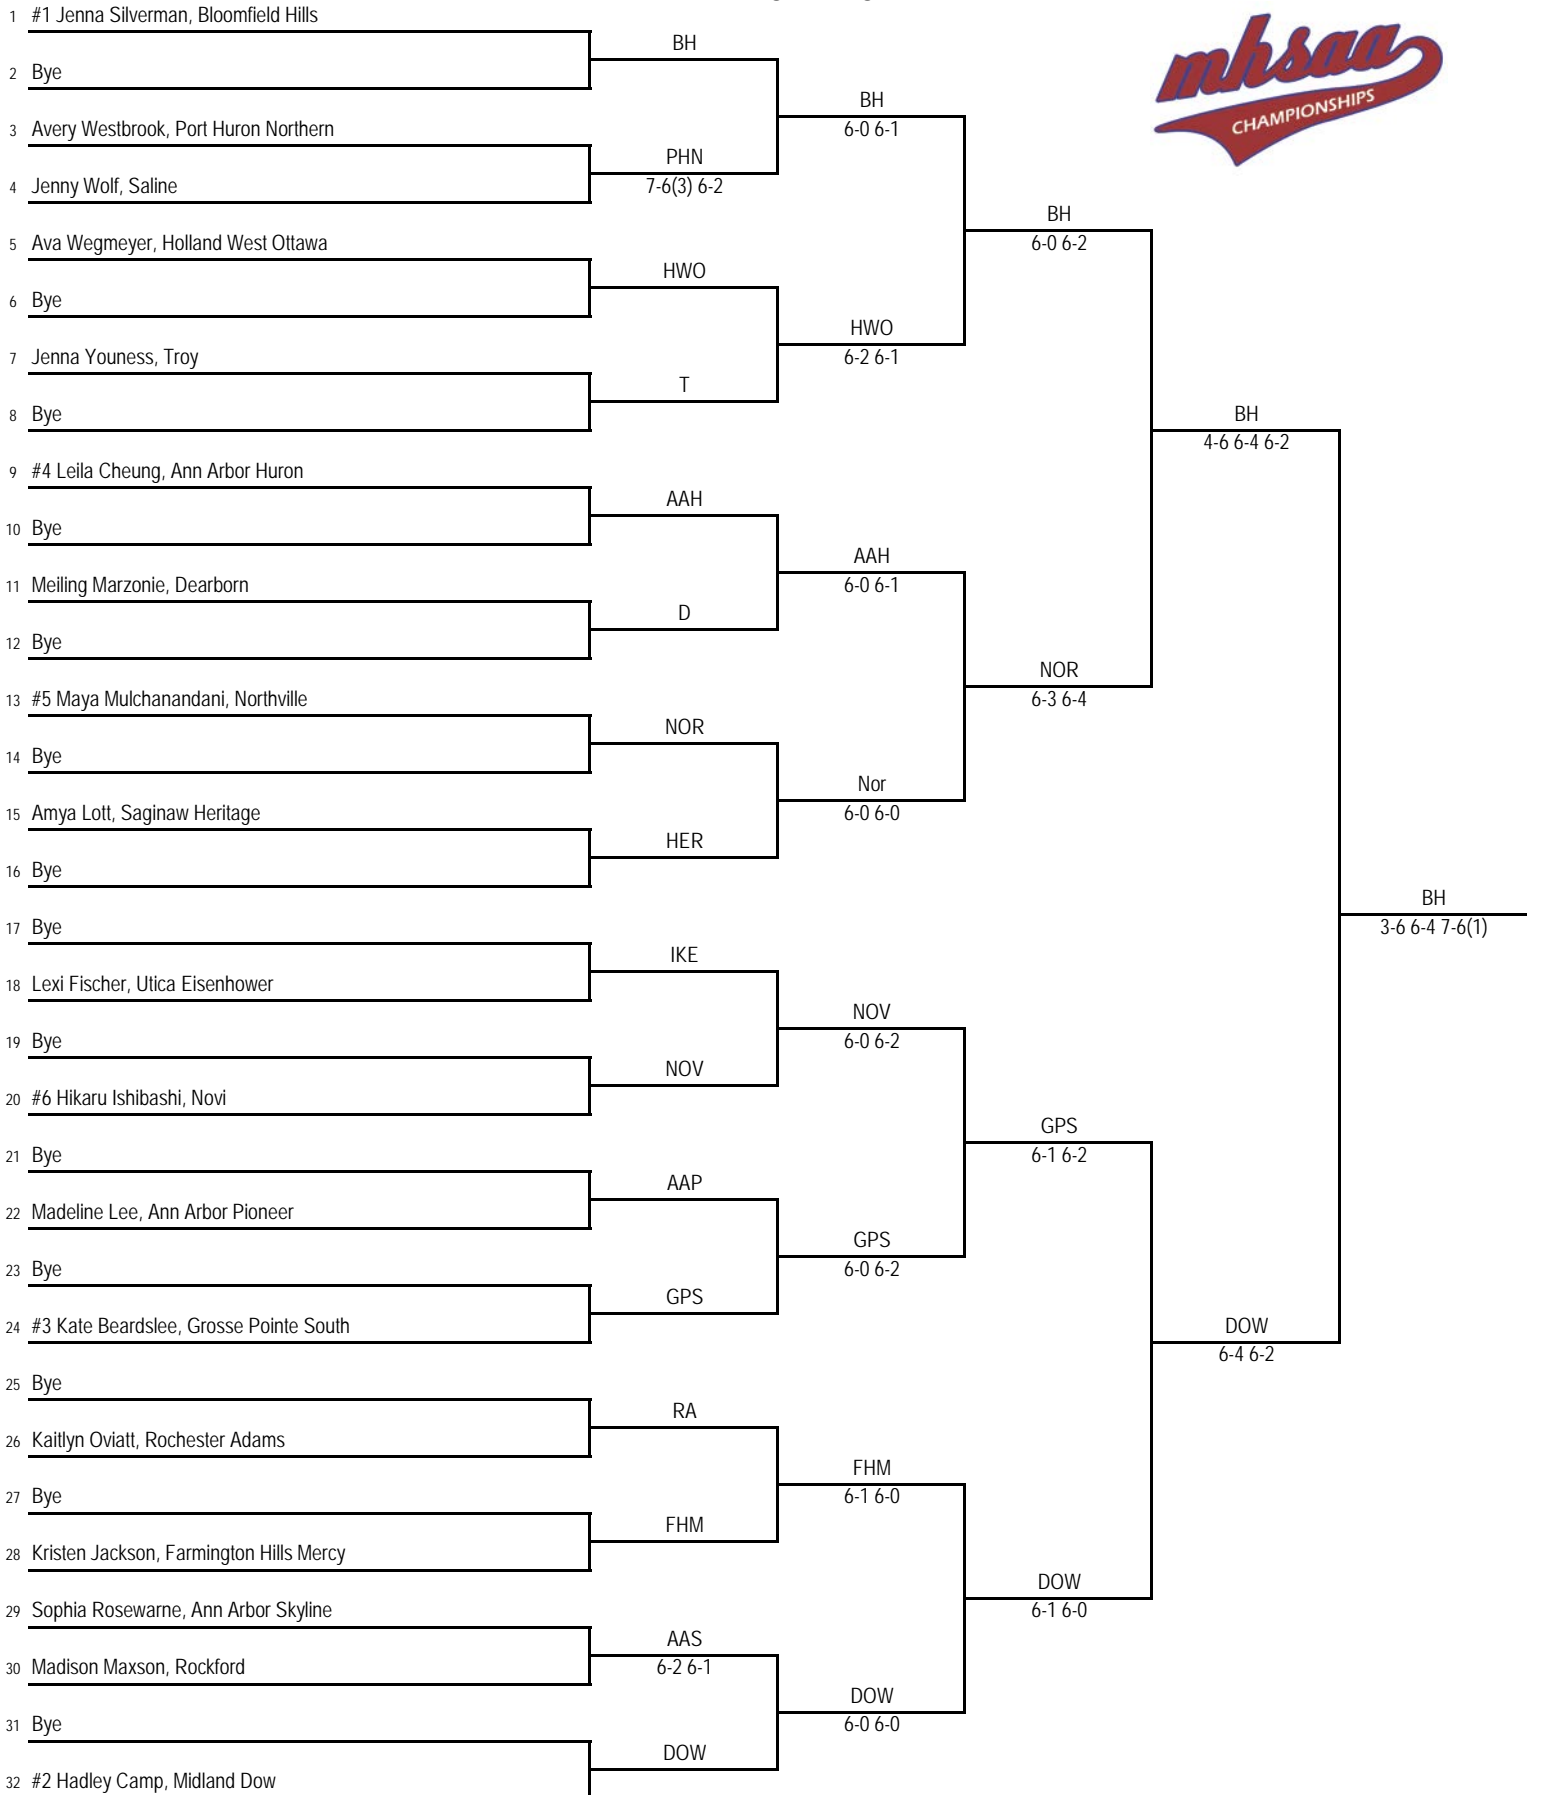

**2018 MHSAA LP Division 1 Girls Tennis Finals
Greater Midland Tennis Center - June 1-2**

Final Standings

1. Northville (NOR) - 32
2. Midland Dow (DOW) - 30
3. Bloomfield Hills (BH) - 28
4. Grosse Pointe South (GPS) - 20
5. Ann Arbor Huron (AAH) - 13
5. Rockford (ROC) - 13
7. Holland West Ottawa (HWO) - 12
8. Ann Arbor Skyline (AAS) - 10
9. Troy (T) - 9
10. Farmington Hills Mercy (FHM) - 7
10. Utica Eisenhower (IKE) - 7
12. Saginaw Heritage (HER) - 6
13. Novi (NOV) - 5
14. Plymouth (PLY) - 3
14. Port Huron Northern (PHN) - 3
16. Ann Arbor Pioneer (AAP) - 2
16. Saline (S) - 2
18. Detroit Cass Tech (CAS) - 1
18. Livonia Chruchill (LC) - 1
18. Rochester (R) - 1
18. Rochester Adams (RA) - 1
22. Dearborn (D) - 0

2018 MHSAA LP Division 1 Girls Tennis Finals - Greater Midland Tennis Center - June 1-2

No. 1 Singles Flight

2018 MHSAA LP Division 1 Girls Tennis Finals - Greater Midland Tennis Center - June 1-2

No. 2 Singles Flight

2018 MHSAA LP Division 1 Girls Tennis Finals - Greater Midland Tennis Center - June 1-2
No. 3 Singles Flight

2018 MHSAA LP Division 1 Girls Tennis Finals - Greater Midland Tennis Center - June 1-2

No. 4 Singles Flight

2018 MHSAA LP Division 1 Girls Tennis Finals - Greater Midland Tennis Center - June 1-2

No. 1 Doubles Flight

2018 MHSAA LP Division 1 Girls Tennis Finals - Greater Midland Tennis Center - June 1-2

No. 2 Doubles Flight