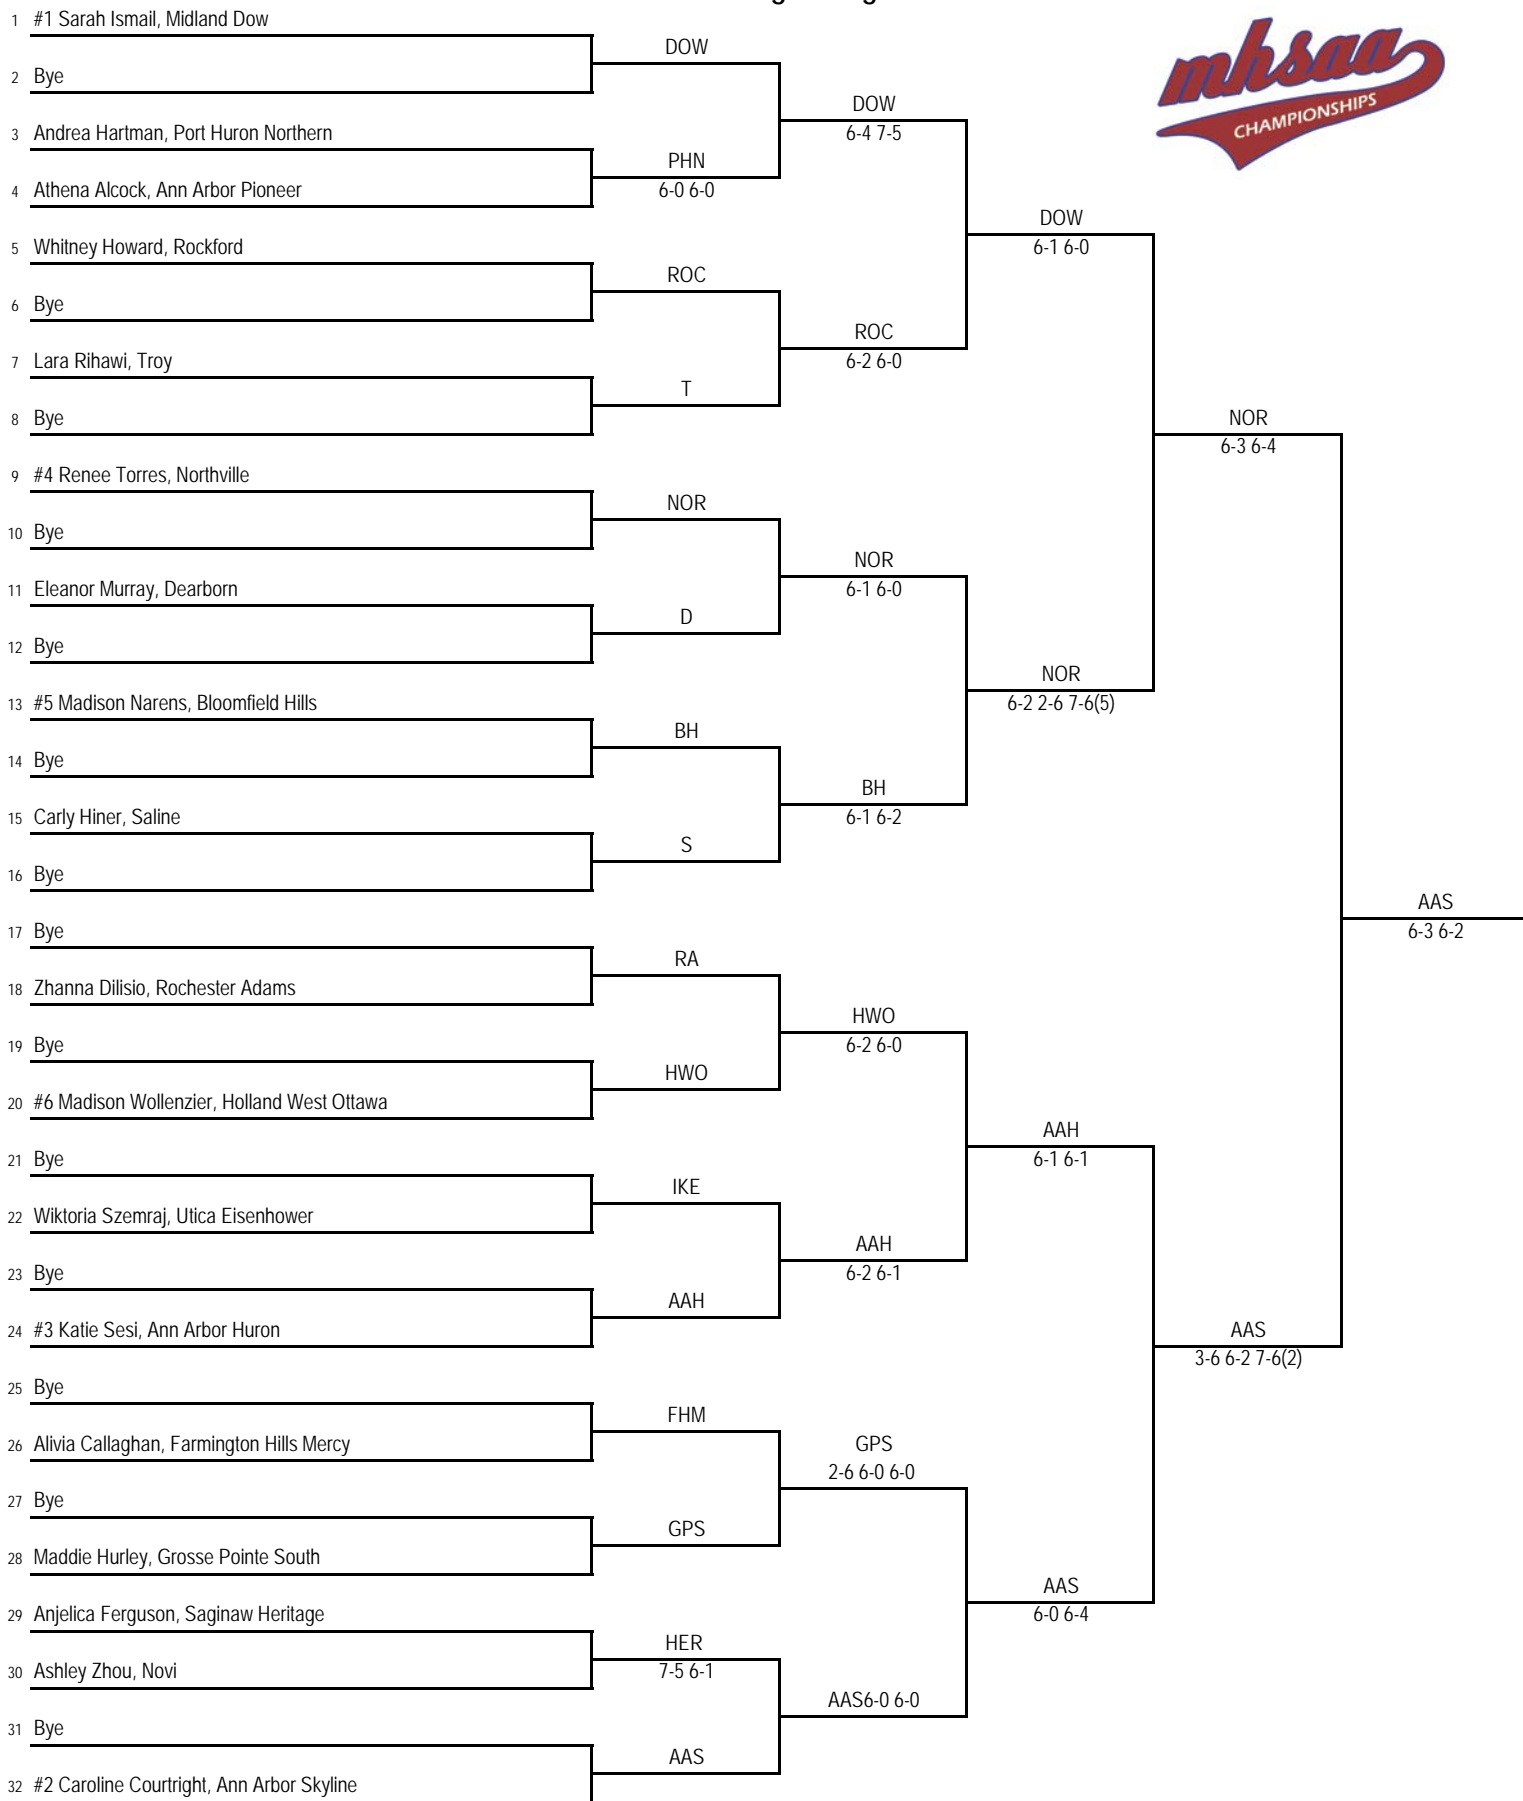

**2018 MHSAA LP Division 1 Girls Tennis Finals
Greater Midland Tennis Center - June 1-2**

Final Standings

1. Northville (NOR) - 32
2. Midland Dow (DOW) - 30
3. Bloomfield Hills (BH) - 28
4. Grosse Pointe South (GPS) - 20
5. Ann Arbor Huron (AAH) - 13
5. Rockford (ROC) - 13
7. Holland West Ottawa (HWO) - 12
8. Ann Arbor Skyline (AAS) - 10
9. Troy (T) - 9
10. Farmington Hills Mercy (FHM) - 7
10. Utica Eisenhower (IKE) - 7
12. Saginaw Heritage (HER) - 6
13. Novi (NOV) - 5
14. Plymouth (PLY) - 3
14. Port Huron Northern (PHN) - 3
16. Ann Arbor Pioneer (AAP) - 2
16. Saline (S) - 2
18. Detroit Cass Tech (CAS) - 1
18. Livonia Chruchill (LC) - 1
18. Rochester (R) - 1
18. Rochester Adams (RA) - 1
22. Dearborn (D) - 0

2018 MHSAA LP Division 1 Girls Tennis Finals - Greater Midland Tennis Center - June 1-2

No. 1 Singles Flight

2018 MHSAA LP Division 1 Girls Tennis Finals - Greater Midland Tennis Center - June 1-2

No. 2 Singles Flight

2018 MHSAA LP Division 1 Girls Tennis Finals - Greater Midland Tennis Center - June 1-2
No. 3 Singles Flight

2018 MHSAA LP Division 1 Girls Tennis Finals - Greater Midland Tennis Center - June 1-2

No. 4 Singles Flight

2018 MHSAA LP Division 1 Girls Tennis Finals - Greater Midland Tennis Center - June 1-2

No. 1 Doubles Flight

2018 MHSAA LP Division 1 Girls Tennis Finals - Greater Midland Tennis Center - June 1-2

No. 2 Doubles Flight