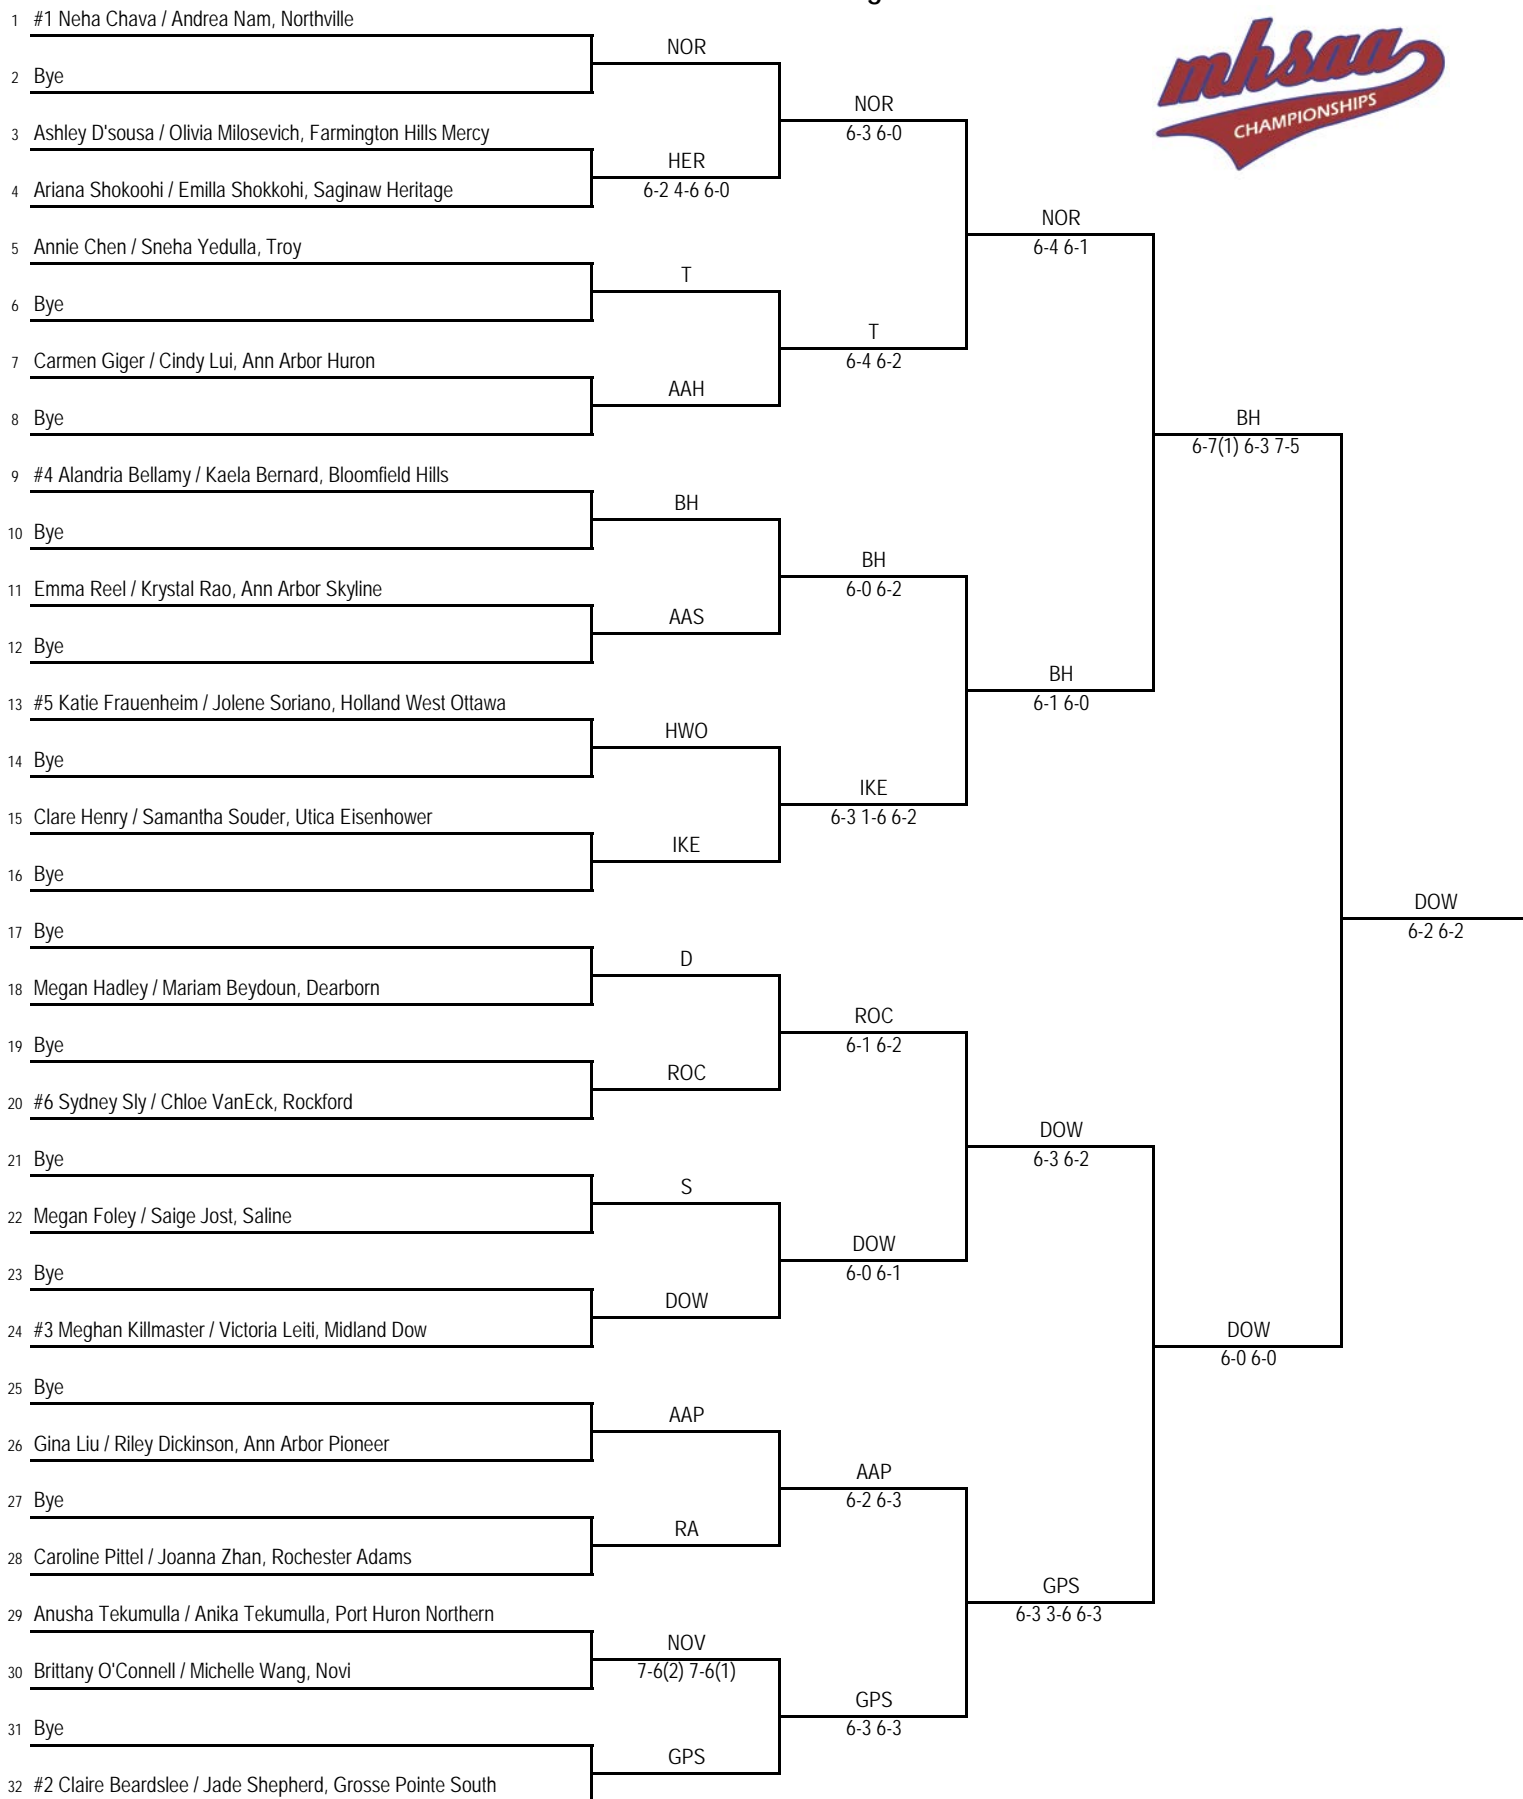

2018 MHSAA LP Division 1 Girls Tennis Finals - Greater Midland Tennis Center - June 1-2

No. 1 Singles Flight

2018 MHSAA LP Division 1 Girls Tennis Finals - Greater Midland Tennis Center - June 1-2

No. 2 Singles Flight

2018 MHSAA LP Division 1 Girls Tennis Finals - Greater Midland Tennis Center - June 1-2
No. 3 Singles Flight

2018 MHSAA LP Division 1 Girls Tennis Finals - Greater Midland Tennis Center - June 1-2

No. 4 Singles Flight

2018 MHSAA LP Division 1 Girls Tennis Finals - Greater Midland Tennis Center - June 1-2

No. 1 Doubles Flight

2018 MHSAA LP Division 1 Girls Tennis Finals - Greater Midland Tennis Center - June 1-2

No. 2 Doubles Flight

2018 MHSAA LP Division 1 Girls Tennis Finals - Greater Midland Tennis Center - June 1-2

No. 3 Doubles Flight

2018 MHSAA LP Division 1 Girls Tennis Finals - Greater Midland Tennis Center - June 1-2

No. 4 Doubles Flight