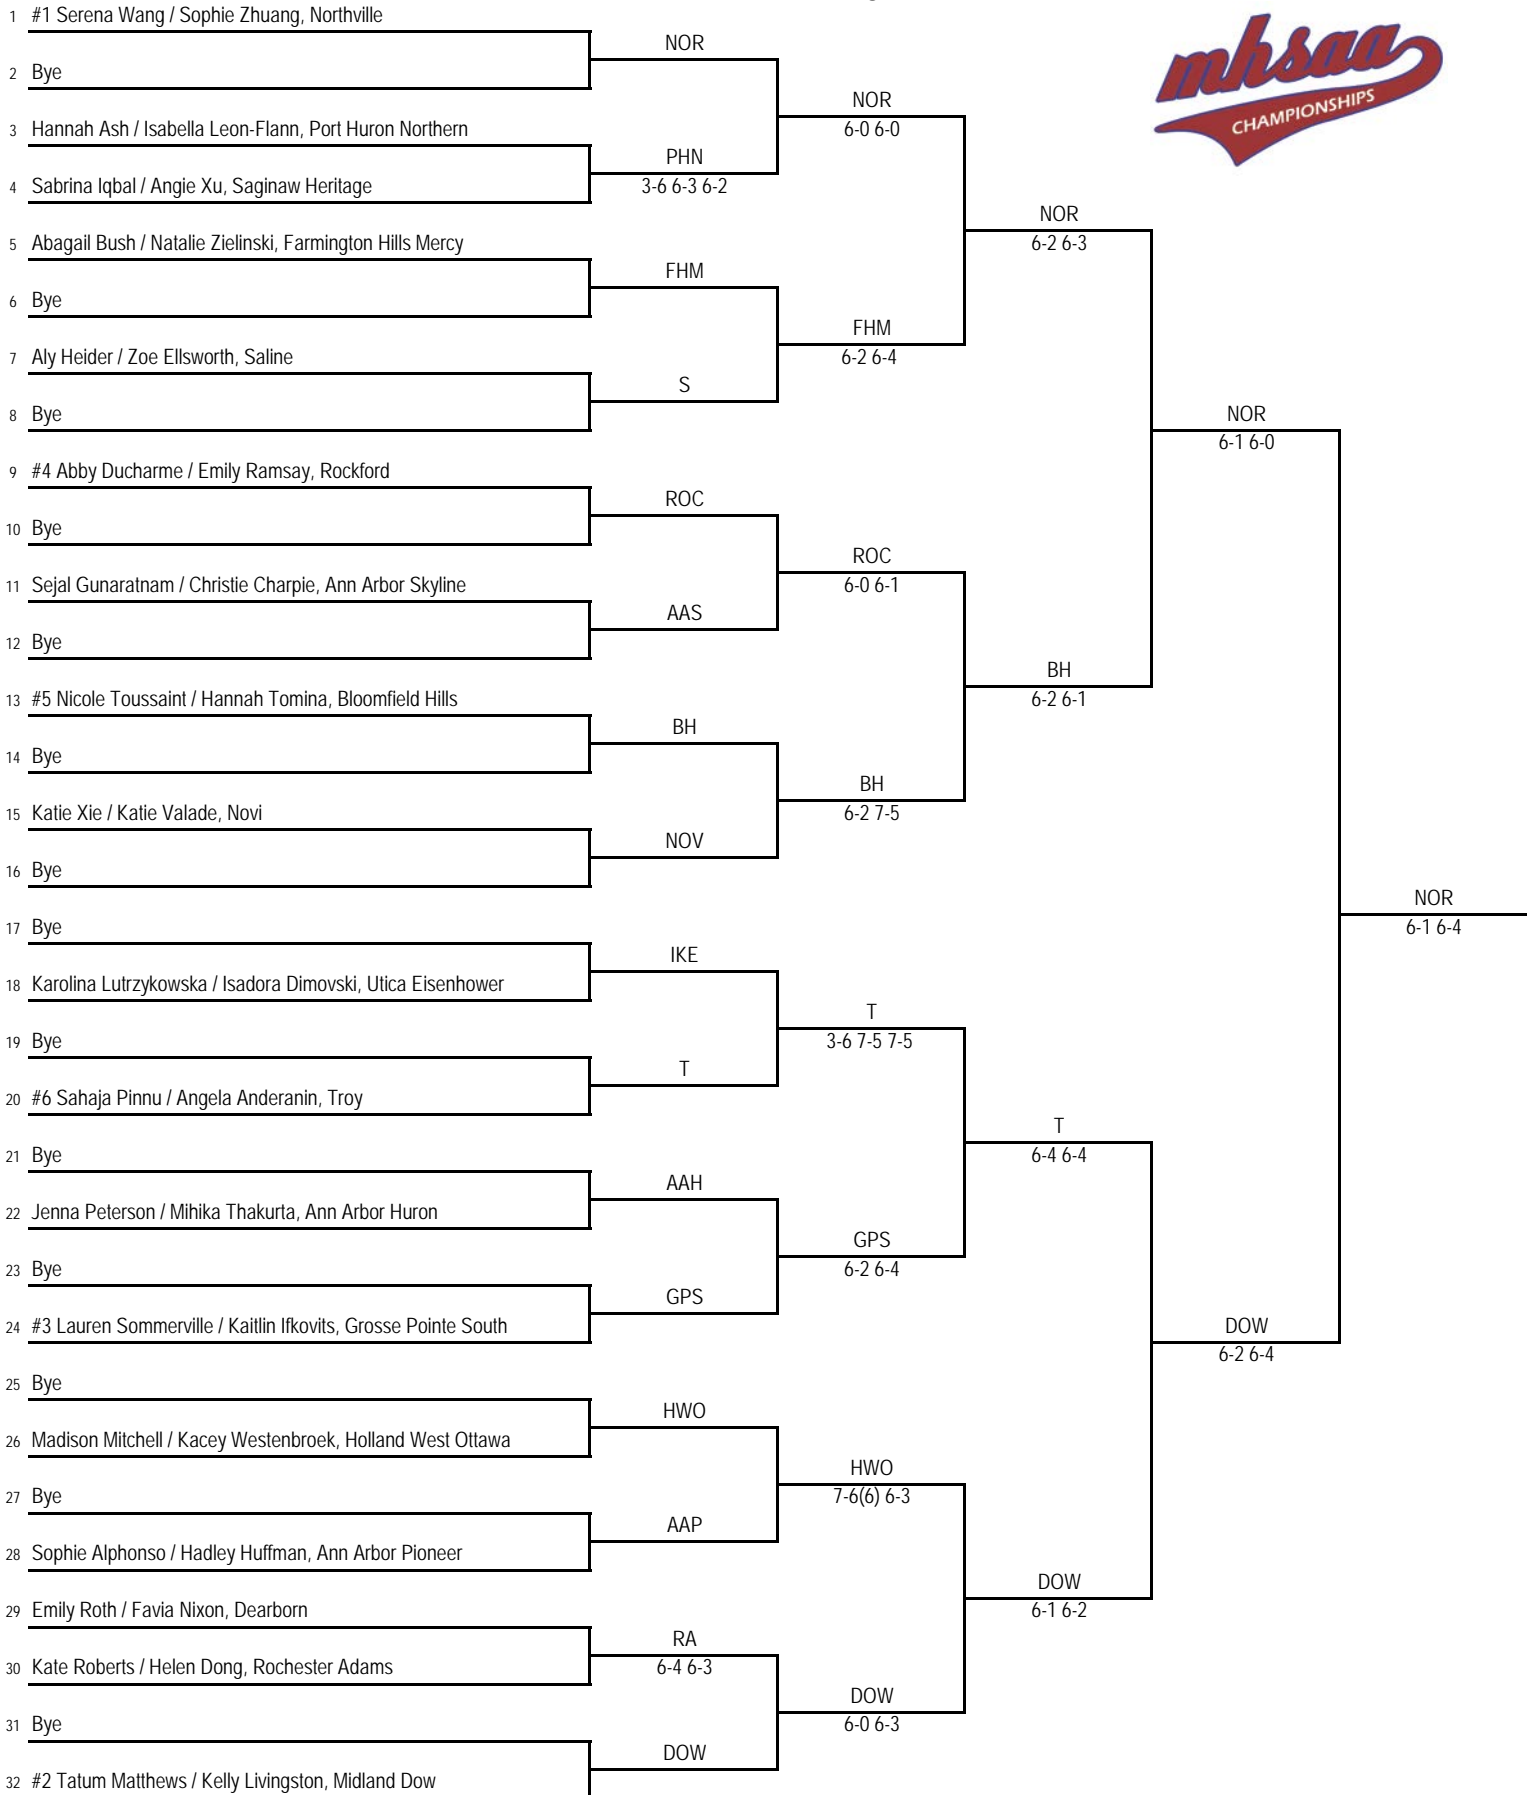

**2018 MHSAA LP Division 1 Girls Tennis Finals
Greater Midland Tennis Center - June 1-2**

Final Standings

1. Northville (NOR) - 32
2. Midland Dow (DOW) - 30
3. Bloomfield Hills (BH) - 28
4. Grosse Pointe South (GPS) - 20
5. Ann Arbor Huron (AAH) - 13
5. Rockford (ROC) - 13
7. Holland West Ottawa (HWO) - 12
8. Ann Arbor Skyline (AAS) - 10
9. Troy (T) - 9
10. Farmington Hills Mercy (FHM) - 7
10. Utica Eisenhower (IKE) - 7
12. Saginaw Heritage (HER) - 6
13. Novi (NOV) - 5
14. Plymouth (PLY) - 3
14. Port Huron Northern (PHN) - 3
16. Ann Arbor Pioneer (AAP) - 2
16. Saline (S) - 2
18. Detroit Cass Tech (CAS) - 1
18. Livonia Chruchill (LC) - 1
18. Rochester (R) - 1
18. Rochester Adams (RA) - 1
22. Dearborn (D) - 0

2018 MHSAA LP Division 1 Girls Tennis Finals - Greater Midland Tennis Center - June 1-2

No. 1 Singles Flight

2018 MHSAA LP Division 1 Girls Tennis Finals - Greater Midland Tennis Center - June 1-2

No. 2 Singles Flight

2018 MHSAA LP Division 1 Girls Tennis Finals - Greater Midland Tennis Center - June 1-2
No. 3 Singles Flight

2018 MHSAA LP Division 1 Girls Tennis Finals - Greater Midland Tennis Center - June 1-2

No. 4 Singles Flight

2018 MHSAA LP Division 1 Girls Tennis Finals - Greater Midland Tennis Center - June 1-2

No. 1 Doubles Flight

2018 MHSAA LP Division 1 Girls Tennis Finals - Greater Midland Tennis Center - June 1-2

No. 2 Doubles Flight