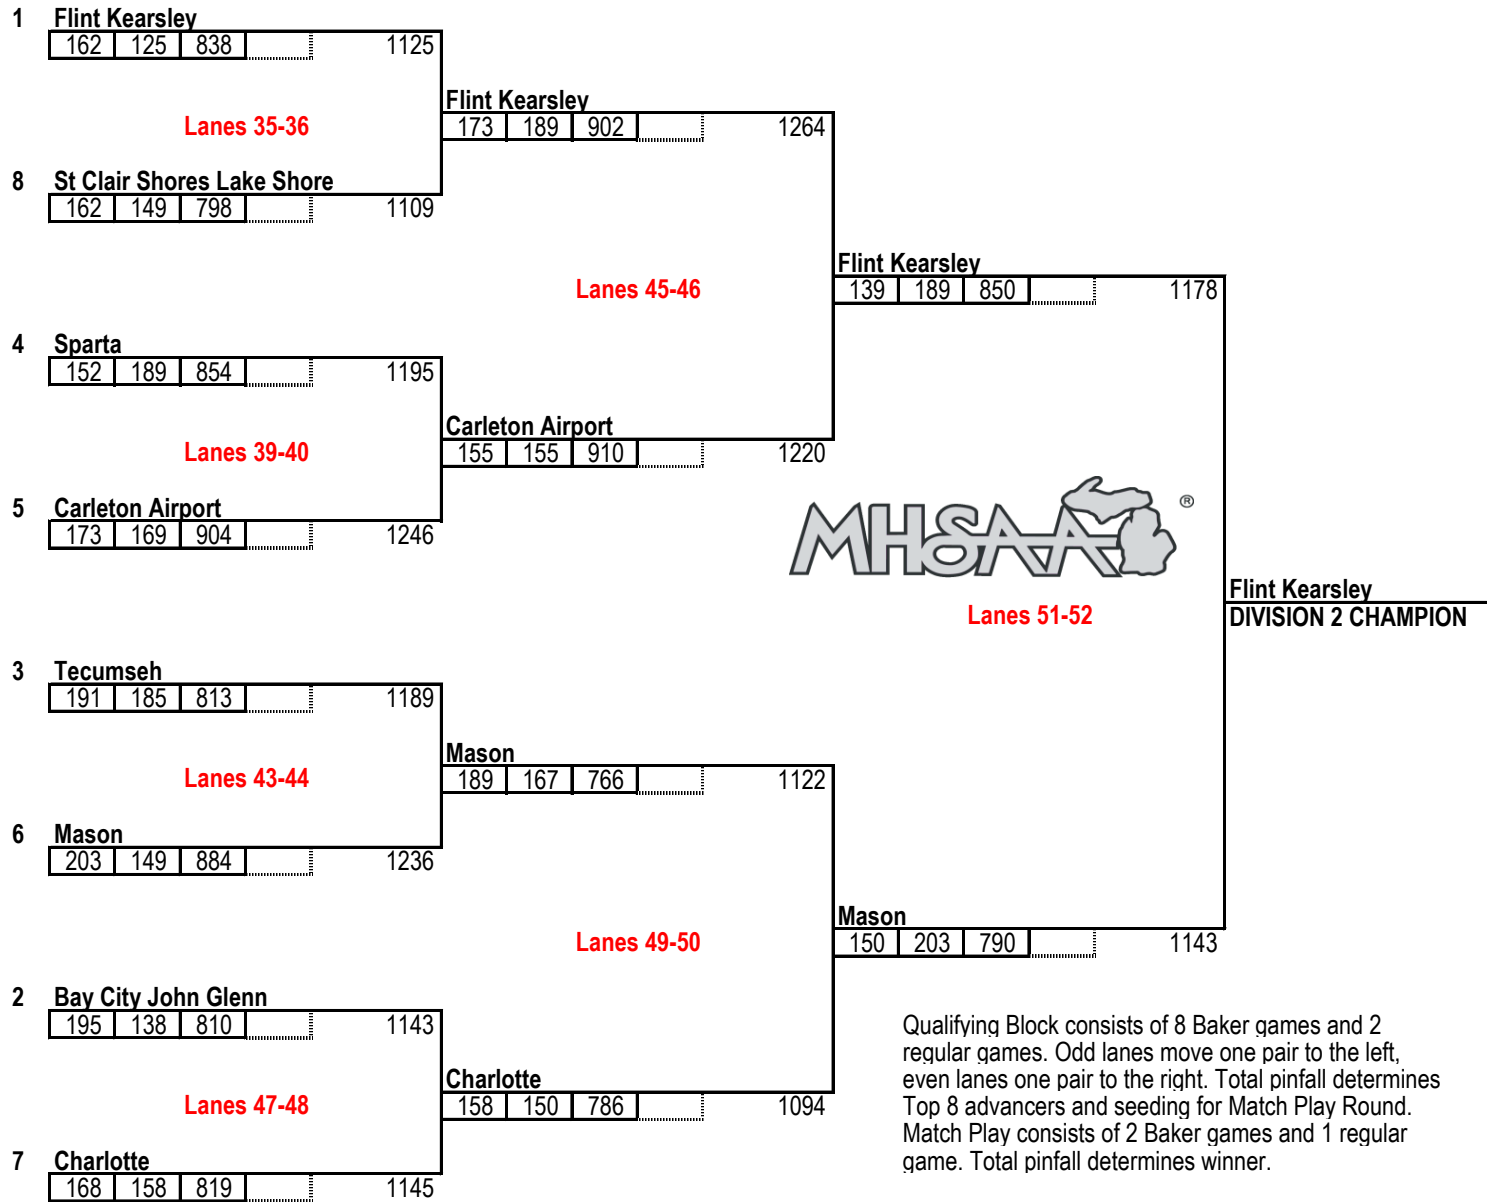

MHSAA TEAM FINALS - DIVISION 2 GIRLS

Super Bowl - Canton | March 4, 2022

QUALIFYING BLOCK

STARTING LANES

- 46 Allegan
- 36 Bay City John Glenn
- 42 Carleton Airport
- 39 Charlotte
- 49 Coldwater
- 45 Coopersville
- 40 Dearborn Divine Child
- 35 Flint Kearsley
- 52 Hastings
- 38 Livonia Clarenceville
- 43 Mason
- 37 South Lyon East
- 48 Sparta
- 47 St Clair Shores Lake Shore
- 44 Swartz Creek
- 51 Tecumseh
- 50 Wayland
- 41 Whitehall

MATCH PLAY - TOP 8 ADVANCE FROM QUALIFYING BLOCK

Qualifying Block consists of 8 Baker games and 2 regular games. Odd lanes move one pair to the left, even lanes one pair to the right. Total pinfall determines Top 8 advancers and seeding for Match Play Round. Match Play consists of 2 Baker games and 1 regular game. Total pinfall determines winner.