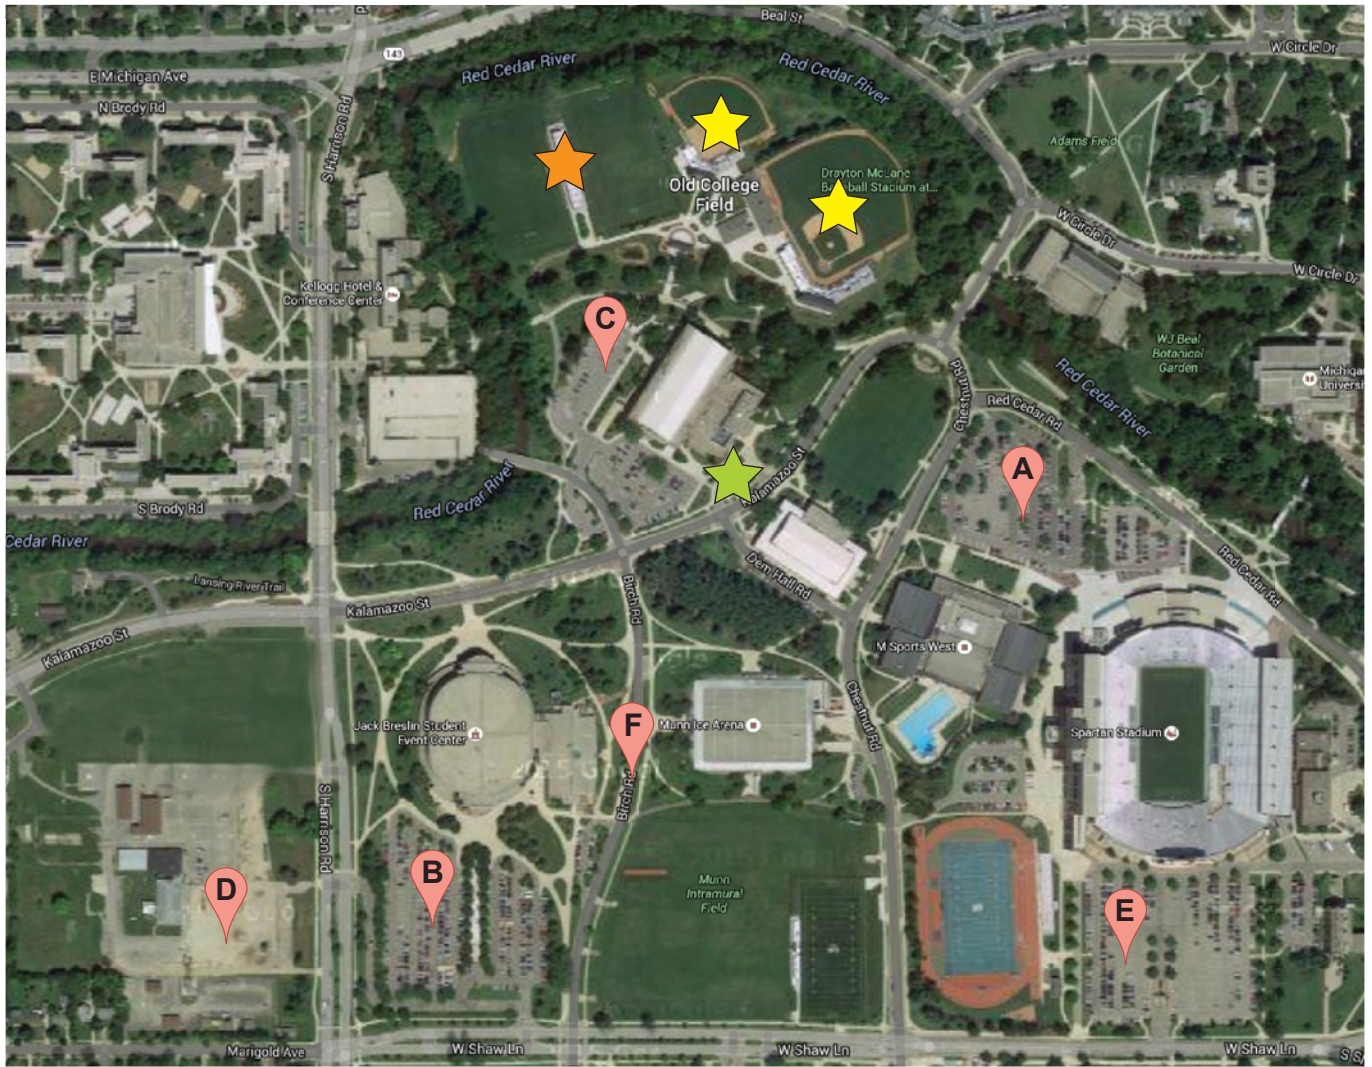

MHSAA BASEBALL, SOFTBALL AND SOCCER PARKING

- A Lot 62 North Stadium**
Thu -Sat. \$5 - staff by MSU Parking
- B Lot 63 SW Breslin Lot**
Thu-Sat - \$5 - staffed by MSU Parking
- C Lot 67 – Jenison Lot**
Pass lot - only for staff & volunteers
Complimentary - Handicap/ Disabled Parking
- D Ramp 7– off Harrison**
Thu.–Sat. - \$- staffed by MSU Parking
- E Lot 79 – South Stadium**
Thu- Sat \$5 - staffed by MSU Parking
- F Team Bus Parking**

- McLane/Secchia Stadium**
- DeMartin Soccer Stadium**
- Team Drop Off**