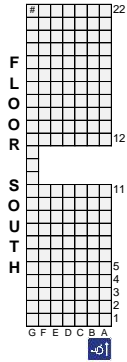

MHSAA Competitive Cheer
All seats are reserved

Division 4 – Competitive Cheer Ticketing
March 5, 2016
2:00 p.m.

Regional	Seating Color	Sections
Michigan Center	Purple	Section 103 (C - M) and Section 102 (M – P)
Sanford Meridian	Red	Section 104 (A – part of L) and Section 102 (Q – T)
Breckenridge	Green	Section 105 (A – part of L) and Section 107 (Q – T)
Houghton Lake	Brown	Section 106 (C – M) and Section 107 (M – part of P)
Hudson	Orange	Section 103 (N – part of V) and Section 102 (C – part of G)
Shelby	Blue	Section 104 (part of L – T) and Section 102 (part of G – L)
Merrill	Yellow	Section 105 (part of L – T) and Section 107 (part of G – L)
Farwell	Gray	Section 106 (N – part of V) and Section 107 (C – part of G)