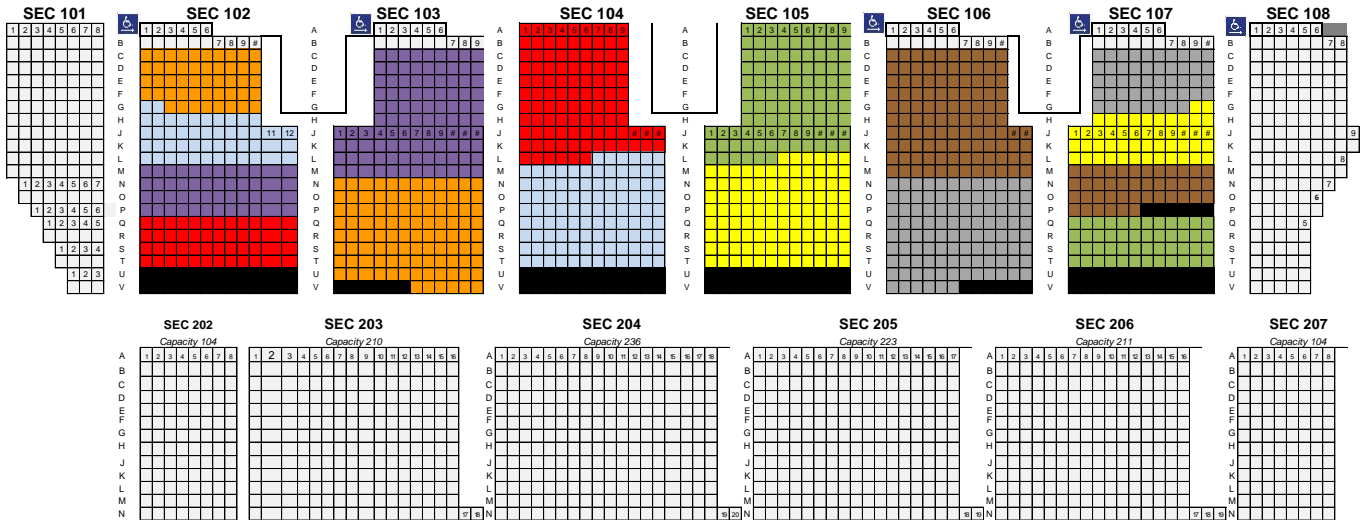

MHSAA Competitive Cheer
All seats are reserved

Division 4 – Competitive Cheer Ticketing
March 5, 2016
2:00 p.m.

Regional	Seating Color	Sections
Michigan Center	Purple	Section 103 (C - M) and Section 102 (M – P)
Sanford Meridian	Red	Section 104 (A – part of L) and Section 102 (Q – T)
Breckenridge	Green	Section 105 (A – part of L) and Section 107 (Q – T)
Houghton Lake	Brown	Section 106 (C – M) and Section 107 (M – part of P)
Hudson	Orange	Section 103 (N – part of V) and Section 102 (C – part of G)
Shelby	Blue	Section 104 (part of L – T) and Section 102 (part of G – L)
Merrill	Yellow	Section 105 (part of L – T) and Section 107 (part of G – L)
Farwell	Gray	Section 106 (N – part of V) and Section 107 (C – part of G)