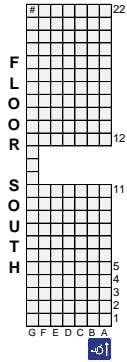

MHSAA Competitive Cheer
All seats are reserved

Division 1 – Competitive Cheer Ticketing
March 4, 2016
6:00 p.m.

Regional	Seating Color	Sections
SH Stevenson	Purple	Section 103 (C - M) and Section 102 (M – P)
Rochester	Red	Section 104 (A – part of L) and Section 102 (Q – T)
Southgate Anderson	Green	Section 105 (A – part of L) and Section 107 (Q – T)
Hudsonville	Brown	Section 106 (C – M) and Section 107 (M – part of P)
Lake Orion	Orange	Section 103 (N – part of V) and Section 102 (C – part of G)
Grandville	Blue	Section 104 (part of L – T) and Section 102 (part of G – L)
East Kentwood	Yellow	Section 105 (part of L – T) and Section 107 (part of G – L)
Troy Athens	Gray	Section 106 (N – part of V) and Section 107 (C – part of G)

MHSAA Competitive Cheer
All seats are reserved

Division 2 – Competitive Cheer Ticketing
March 5, 2016
10:00 a.m.

Regional	Seating Color	Sections
Richland Gull Lake	Purple	Section 103 (C - M) and Section 102 (M – P)
Allen Park	Red	Section 104 (A – part of L) and Section 102 (Q – T)
Mona Shores	Green	Section 105 (A – part of L) and Section 107 (Q – T)
DeWitt	Brown	Section 106 (C – M) and Section 107 (M – part of P)
Trenton	Orange	Section 103 (N – part of V) and Section 102 (C – part of G)
Kenowa Hills	Blue	Section 104 (part of L – T) and Section 102 (part of G – L)
Divine Child	Yellow	Section 105 (part of L – T) and Section 107 (part of G – L)
Gibraltar Carlson	Gray	Section 106 (N – part of V) and Section 107 (C – part of G)