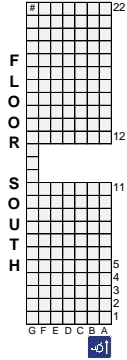

MHSAA Competitive Cheer
All seats are reserved

Division 3 – Competitive Cheer Ticketing
March 5, 2016
6:00 p.m.

Regional	Seating Color	Sections
Monroe Jefferson	Purple	Section 103 (C - M) and Section 102 (M – P)
Ovid Elsie	Red	Section 104 (A – part of L) and Section 102 (Q – T)
Richmond	Green	Section 105 (A – part of L) and Section 107 (Q – T)
Lake Odessa	Brown	Section 106 (C – M) and Section 107 (M – part of
Comstock Park	Orange	Section 103 (N – part of V) and Section 102 (C – part of G)
Notre Dame Prep	Blue	Section 104 (part of L – T) and Section 102 (part of G – L)
Paw Paw	Yellow	Section 105 (part of L – T) and Section 107 (part of G – L)
Escanaba	Gray	Section 106 (N – part of V) and Section 107 (C – part of G)