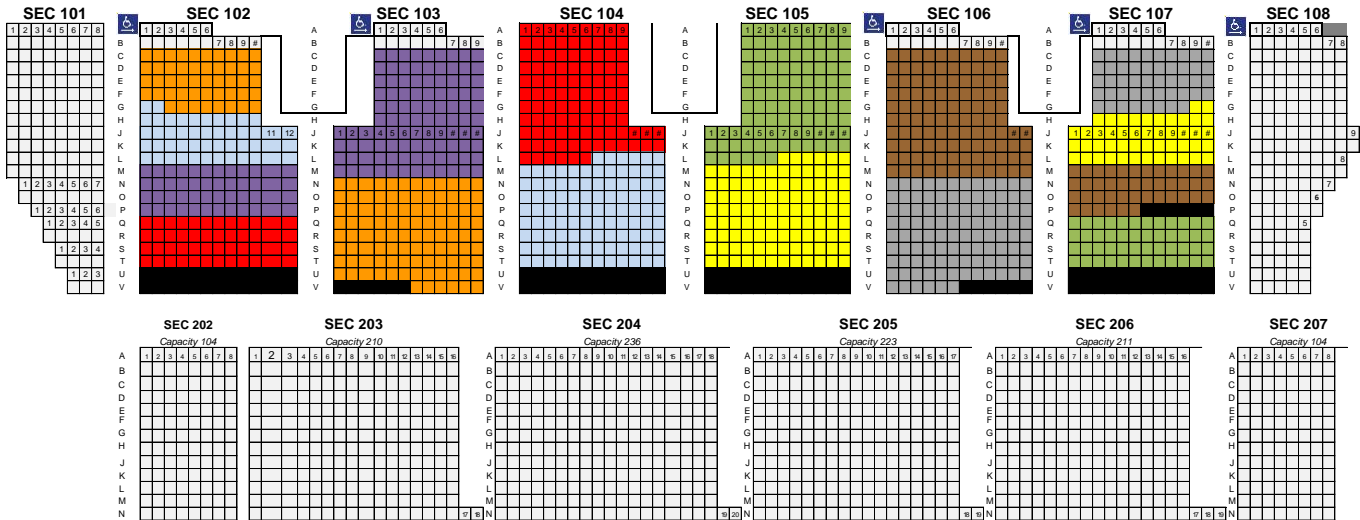

MHSAA Competitive Cheer
All seats are reserved

Division 1 – Competitive Cheer Ticketing
March 4, 2016
6:00 p.m.

Regional	Seating Color	Sections
SH Stevenson	Purple	Section 103 (C - M) and Section 102 (M – P)
Rochester	Red	Section 104 (A – part of L) and Section 102 (Q – T)
Southgate Anderson	Green	Section 105 (A – part of L) and Section 107 (Q – T)
Hudsonville	Brown	Section 106 (C – M) and Section 107 (M – part of P)
Lake Orion	Orange	Section 103 (N – part of V) and Section 102 (C – part of G)
Grandville	Blue	Section 104 (part of L – T) and Section 102 (part of G – L)
East Kentwood	Yellow	Section 105 (part of L – T) and Section 107 (part of G – L)
Troy Athens	Gray	Section 106 (N – part of V) and Section 107 (C – part of G)

MHSAA Competitive Cheer
All seats are reserved

Division 2 – Competitive Cheer Ticketing
March 5, 2016
10:00 a.m.

Regional	Seating Color	Sections
Richland Gull Lake	Purple	Section 103 (C - M) and Section 102 (M – P)
Allen Park	Red	Section 104 (A – part of L) and Section 102 (Q – T)
Mona Shores	Green	Section 105 (A – part of L) and Section 107 (Q – T)
DeWitt	Brown	Section 106 (C – M) and Section 107 (M – part of P)
Trenton	Orange	Section 103 (N – part of V) and Section 102 (C – part of G)
Kenowa Hills	Blue	Section 104 (part of L – T) and Section 102 (part of G – L)
Divine Child	Yellow	Section 105 (part of L – T) and Section 107 (part of G – L)
Gibraltar Carlson	Gray	Section 106 (N – part of V) and Section 107 (C – part of G)