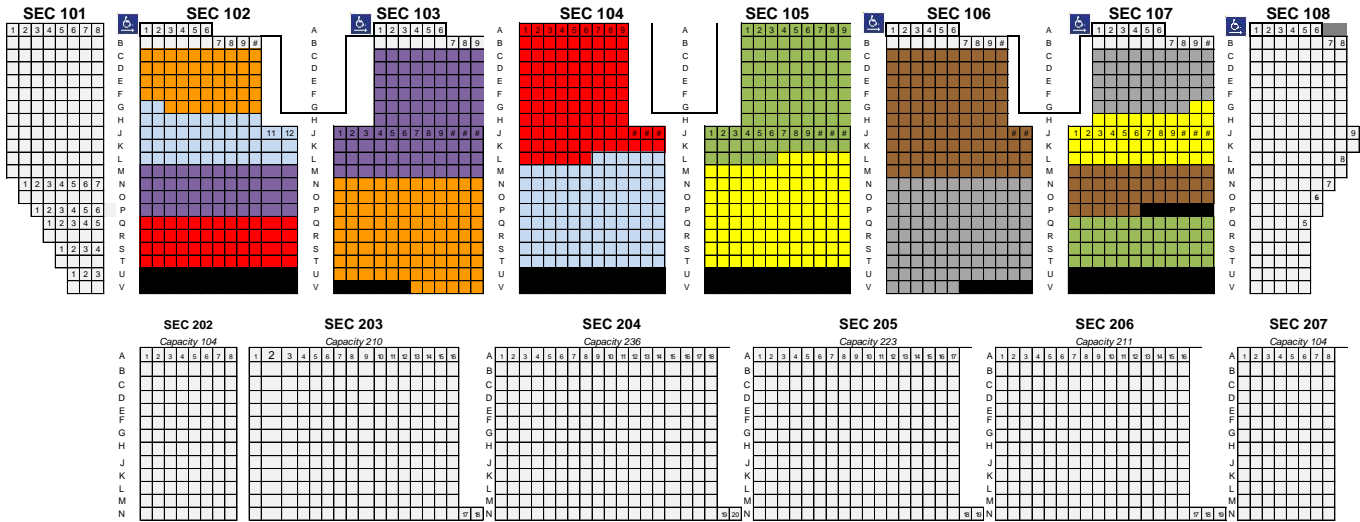

MHSAA Competitive Cheer
All seats are reserved

Division 3 – Competitive Cheer Ticketing
March 5, 2016
6:00 p.m.

Regional	Seating Color	Sections
Monroe Jefferson	Purple	Section 103 (C - M) and Section 102 (M – P)
Ovid Elsie	Red	Section 104 (A – part of L) and Section 102 (Q – T)
Richmond	Green	Section 105 (A – part of L) and Section 107 (Q – T)
Lake Odessa	Brown	Section 106 (C – M) and Section 107 (M – part of
Comstock Park	Orange	Section 103 (N – part of V) and Section 102 (C – part of G)
Notre Dame Prep	Blue	Section 104 (part of L – T) and Section 102 (part of G – L)
Paw Paw	Yellow	Section 105 (part of L – T) and Section 107 (part of G – L)
Escanaba	Gray	Section 106 (N – part of V) and Section 107 (C – part of G)