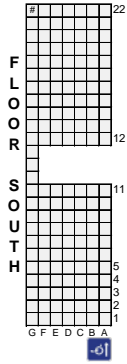

MHSAA Competitive Cheer
All seats are reserved

Division 4 – Competitive Cheer Ticketing
March 3, 2018
2:00 p.m.

Regional	Seating Color	Sections
Merrill	Purple	Section 103 (C - M) and Section 102 (M – P)
Adrian Madison	Red	Section 104 (A – part of L) and Section 102 (Q – T)
Pewamo-Westphalia	Green	Section 105 (A – part of L) and Section 107 (Q – T)
Houghton Lake	Brown	Section 106 (C – M) and Section 107 (M – part of P)
Hudson	Orange	Section 103 (N – part of V) and Section 102 (C – part of G)
Addison	Blue	Section 104 (part of L – T) and Section 102 (part of G – L)
Sanford Meridian	Yellow	Section 105 (part of L – T) and Section 107 (part of G – L)
Farwell	Gray	Section 106 (N – part of V) and Section 107 (C – part of G)