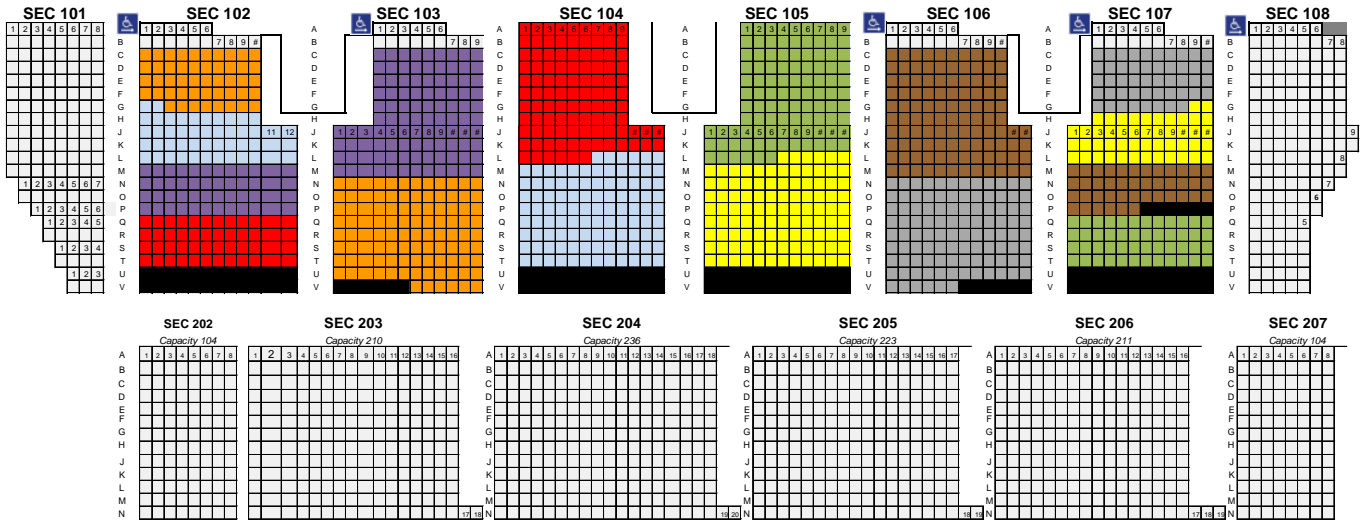

MHSAA Competitive Cheer
All seats are reserved

Division 4 – Competitive Cheer Ticketing
March 3, 2018
2:00 p.m.

Regional	Seating Color	Sections
Merrill	Purple	Section 103 (C - M) and Section 102 (M – P)
Adrian Madison	Red	Section 104 (A – part of L) and Section 102 (Q – T)
Pewamo-Westphalia	Green	Section 105 (A – part of L) and Section 107 (Q – T)
Houghton Lake	Brown	Section 106 (C – M) and Section 107 (M – part of P)
Hudson	Orange	Section 103 (N – part of V) and Section 102 (C – part of G)
Addison	Blue	Section 104 (part of L – T) and Section 102 (part of G – L)
Sanford Meridian	Yellow	Section 105 (part of L – T) and Section 107 (part of G – L)
Farwell	Gray	Section 106 (N – part of V) and Section 107 (C – part of G)