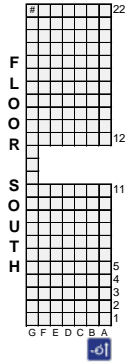

MHSAA Competitive Cheer
All seats are reserved

Division 1 – Competitive Cheer Ticketing
March 2, 2018
6:00 p.m.

Regional	Seating Color	Sections
Grand Blanc	Purple	Section 103 (C - M) and Section 102 (M – P)
Lake Orion	Red	Section 104 (A – part of L) and Section 102 (Q – T)
Stoney Creek	Green	Section 105 (A – part of L) and Section 107 (Q – T)
SH Stevenson	Brown	Section 106 (C – M) and Section 107 (M – part of P)
Grandville	Orange	Section 103 (N – part of V) and Section 102 (C – part of G)
Rochester Adams	Blue	Section 104 (part of L – T) and Section 102 (part of G – L)
East Kentwood	Yellow	Section 105 (part of L – T) and Section 107 (part of G – L)
Rochester	Gray	Section 106 (N – part of V) and Section 107 (C – part of G)

MHSAA Competitive Cheer
All seats are reserved

Division 2 – Competitive Cheer Ticketing
March 3, 2018
10:00 a.m.

Regional	Seating Color	Sections
Southgate Anderson	Purple	Section 103 (C - M) and Section 102 (M – P)
Allen Park	Red	Section 104 (A – part of L) and Section 102 (Q – T)
Mona Shores	Green	Section 105 (A – part of L) and Section 107 (Q – T)
Kenowa Hills	Brown	Section 106 (C – M) and Section 107 (M – part of P)
Gibraltar Carlson	Orange	Section 103 (N – part of V) and Section 102 (C – part of G)
Reeths Puffer	Blue	Section 104 (part of L – T) and Section 102 (part of G – L)
Divine Child	Yellow	Section 105 (part of L – T) and Section 107 (part of G – L)
DeWitt	Gray	Section 106 (N – part of V) and Section 107 (C – part of G)