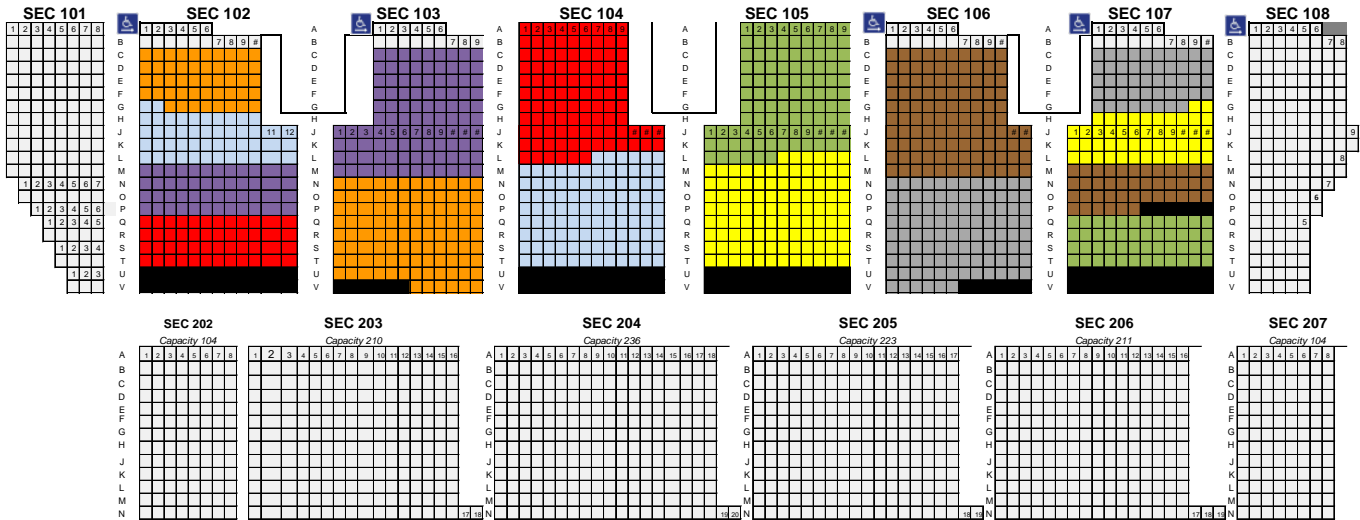

MHSAA Competitive Cheer
All seats are reserved

Division 1 – Competitive Cheer Ticketing
March 2, 2018
6:00 p.m.

Regional	Seating Color	Sections
Grand Blanc	Purple	Section 103 (C - M) and Section 102 (M – P)
Lake Orion	Red	Section 104 (A – part of L) and Section 102 (Q – T)
Stoney Creek	Green	Section 105 (A – part of L) and Section 107 (Q – T)
SH Stevenson	Brown	Section 106 (C – M) and Section 107 (M – part of P)
Grandville	Orange	Section 103 (N – part of V) and Section 102 (C – part of G)
Rochester Adams	Blue	Section 104 (part of L – T) and Section 102 (part of G – L)
East Kentwood	Yellow	Section 105 (part of L – T) and Section 107 (part of G – L)
Rochester	Gray	Section 106 (N – part of V) and Section 107 (C – part of G)

MHSAA Competitive Cheer
All seats are reserved

Division 2 – Competitive Cheer Ticketing
March 3, 2018
10:00 a.m.

Regional	Seating Color	Sections
Southgate Anderson	Purple	Section 103 (C - M) and Section 102 (M – P)
Allen Park	Red	Section 104 (A – part of L) and Section 102 (Q – T)
Mona Shores	Green	Section 105 (A – part of L) and Section 107 (Q – T)
Kenowa Hills	Brown	Section 106 (C – M) and Section 107 (M – part of P)
Gibraltar Carlson	Orange	Section 103 (N – part of V) and Section 102 (C – part of G)
Reeths Puffer	Blue	Section 104 (part of L – T) and Section 102 (part of G – L)
Divine Child	Yellow	Section 105 (part of L – T) and Section 107 (part of G – L)
DeWitt	Gray	Section 106 (N – part of V) and Section 107 (C – part of G)