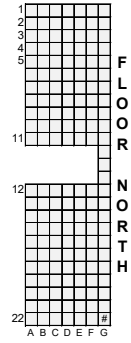

MHSAA Competitive Cheer  
All seats are reserved

**Division 1 – Competitive Cheer Ticketing**  
**March 1, 2019**  
**6:00 p.m.**

Regional	Seating Color	Sections
Hartland	Purple	Section 103 (C - M) and Section 102 (M – P)
Brighton	Red	Section 104 (A – part of L) and Section 102 (Q – T)
Grand Blanc	Green	Section 105 (A – part of L) and Section 107 (Q – T)
Grandville	Brown	Section 106 (C – M) and Section 107 (M – part of P)
Rochester Adams	Orange	Section 103 (N – part of V) and Section 102 (C – part of G)
Eisenhower	Blue	Section 104 (part of L – T) and Section 102 (part of G – L)
Stoney Creek	Yellow	Section 105 (part of L – T) and Section 107 (part of G – L)
SH Stevenson	Gray	Section 106 (N – part of V) and Section 107 (C – part of G)

MHSAA Competitive Cheer  
All seats are reserved

**Division 2 – Competitive Cheer Ticketing**  
**March 2, 2019**  
**10:00 a.m.**

Regional	Seating Color	Sections
Cedar Springs	Purple	Section 103 (C - M) and Section 102 (M – P)
DeWitt	Red	Section 104 (A – part of L) and Section 102 (Q – T)
Divine Child	Green	Section 105 (A – part of L) and Section 107 (Q – T)
WL Western	Brown	Section 106 (C – M) and Section 107 (M – part of P)
Allen Park	Orange	Section 103 (N – part of V) and Section 102 (C – part of G)
Mona Shores	Blue	Section 104 (part of L – T) and Section 102 (part of G – L)
Kenowa Hills	Yellow	Section 105 (part of L – T) and Section 107 (part of G – L)
Gib. Carlson	Gray	Section 106 (N – part of V) and Section 107 (C – part of G)