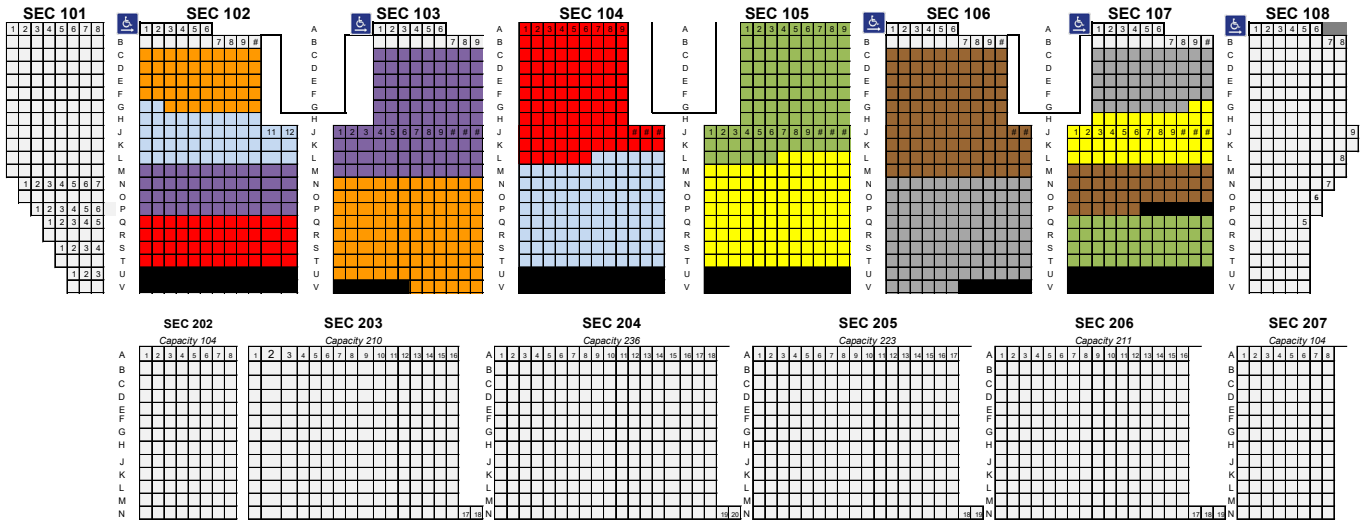

MHSAA Competitive Cheer  
All seats are reserved

**Division 1 – Competitive Cheer Ticketing**  
**March 1, 2019**  
**6:00 p.m.**

Regional	Seating Color	Sections
Hartland	Purple	Section 103 (C - M) and Section 102 (M – P)
Brighton	Red	Section 104 (A – part of L) and Section 102 (Q – T)
Grand Blanc	Green	Section 105 (A – part of L) and Section 107 (Q – T)
Grandville	Brown	Section 106 (C – M) and Section 107 (M – part of P)
Rochester Adams	Orange	Section 103 (N – part of V) and Section 102 (C – part of G)
Eisenhower	Blue	Section 104 (part of L – T) and Section 102 (part of G – L)
Stoney Creek	Yellow	Section 105 (part of L – T) and Section 107 (part of G – L)
SH Stevenson	Gray	Section 106 (N – part of V) and Section 107 (C – part of G)

MHSAA Competitive Cheer  
All seats are reserved

**Division 2 – Competitive Cheer Ticketing**  
**March 2, 2019**  
**10:00 a.m.**

Regional	Seating Color	Sections
Cedar Springs	Purple	Section 103 (C - M) and Section 102 (M – P)
DeWitt	Red	Section 104 (A – part of L) and Section 102 (Q – T)
Divine Child	Green	Section 105 (A – part of L) and Section 107 (Q – T)
WL Western	Brown	Section 106 (C – M) and Section 107 (M – part of P)
Allen Park	Orange	Section 103 (N – part of V) and Section 102 (C – part of G)
Mona Shores	Blue	Section 104 (part of L – T) and Section 102 (part of G – L)
Kenowa Hills	Yellow	Section 105 (part of L – T) and Section 107 (part of G – L)
Gib. Carlson	Gray	Section 106 (N – part of V) and Section 107 (C – part of G)