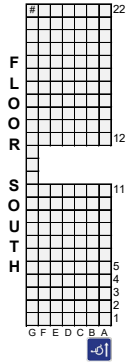

MHSAA Competitive Cheer
All seats are reserved

Division 4 – Competitive Cheer Ticketing
March 2, 2019
2:00 p.m.

Regional	Seating Color	Sections
Adrian Madison	Purple	Section 103 (C - M) and Section 102 (M – P)
Breckenridge	Red	Section 104 (A – part of L) and Section 102 (Q – T)
Michigan Center	Green	Section 105 (A – part of L) and Section 107 (Q – T)
Hudson	Brown	Section 106 (C – M) and Section 107 (M – part of P)
Munising	Orange	Section 103 (N – part of V) and Section 102 (C – part of G)
Pewamo Westphalia	Blue	Section 104 (part of L – T) and Section 102 (part of G – L)
Sanford Meridian	Yellow	Section 105 (part of L – T) and Section 107 (part of G – L)
NorthPointe Christian	Gray	Section 106 (N – part of V) and Section 107 (C – part of G)