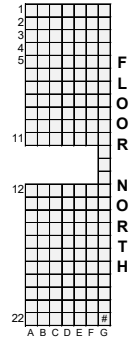

MHSAA Competitive Cheer
All seats are reserved

Division 4 – Competitive Cheer Ticketing
March 2, 2019
2:00 p.m.

Regional	Seating Color	Sections
Adrian Madison	Purple	Section 103 (C - M) and Section 102 (M – P)
Breckenridge	Red	Section 104 (A – part of L) and Section 102 (Q – T)
Michigan Center	Green	Section 105 (A – part of L) and Section 107 (Q – T)
Hudson	Brown	Section 106 (C – M) and Section 107 (M – part of P)
Munising	Orange	Section 103 (N – part of V) and Section 102 (C – part of G)
Pewamo Westphalia	Blue	Section 104 (part of L – T) and Section 102 (part of G – L)
Sanford Meridian	Yellow	Section 105 (part of L – T) and Section 107 (part of G – L)
NorthPointe Christian	Gray	Section 106 (N – part of V) and Section 107 (C – part of G)