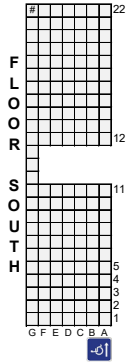

MHSAA Competitive Cheer  
All seats are reserved

**Division 1 – Competitive Cheer Ticketing**  
**March 1, 2019**  
**6:00 p.m.**

Regional	Seating Color	Sections
Hartland	Purple	Section 103 (C - M) and Section 102 (M – P)
Brighton	Red	Section 104 (A – part of L) and Section 102 (Q – T)
Grand Blanc	Green	Section 105 (A – part of L) and Section 107 (Q – T)
Grandville	Brown	Section 106 (C – M) and Section 107 (M – part of P)
Rochester Adams	Orange	Section 103 (N – part of V) and Section 102 (C – part of G)
Eisenhower	Blue	Section 104 (part of L – T) and Section 102 (part of G – L)
Stoney Creek	Yellow	Section 105 (part of L – T) and Section 107 (part of G – L)
SH Stevenson	Gray	Section 106 (N – part of V) and Section 107 (C – part of G)

MHSAA Competitive Cheer  
All seats are reserved

**Division 2 – Competitive Cheer Ticketing**  
**March 2, 2019**  
**10:00 a.m.**

Regional	Seating Color	Sections
Cedar Springs	Purple	Section 103 (C - M) and Section 102 (M – P)
DeWitt	Red	Section 104 (A – part of L) and Section 102 (Q – T)
Divine Child	Green	Section 105 (A – part of L) and Section 107 (Q – T)
WL Western	Brown	Section 106 (C – M) and Section 107 (M – part of P)
Allen Park	Orange	Section 103 (N – part of V) and Section 102 (C – part of G)
Mona Shores	Blue	Section 104 (part of L – T) and Section 102 (part of G – L)
Kenowa Hills	Yellow	Section 105 (part of L – T) and Section 107 (part of G – L)
Gib. Carlson	Gray	Section 106 (N – part of V) and Section 107 (C – part of G)