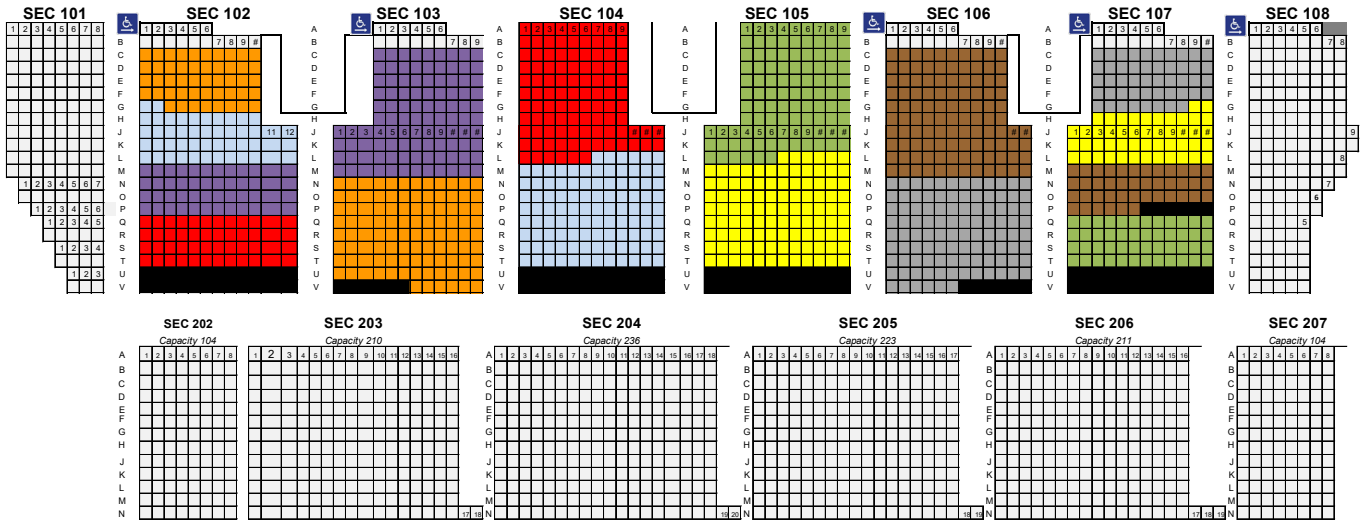

MHSAA Competitive Cheer
All seats are reserved

Division 4 – Competitive Cheer Ticketing
March 2, 2019
2:00 p.m.

Regional	Seating Color	Sections
Adrian Madison	Purple	Section 103 (C - M) and Section 102 (M – P)
Breckenridge	Red	Section 104 (A – part of L) and Section 102 (Q – T)
Michigan Center	Green	Section 105 (A – part of L) and Section 107 (Q – T)
Hudson	Brown	Section 106 (C – M) and Section 107 (M – part of P)
Munising	Orange	Section 103 (N – part of V) and Section 102 (C – part of G)
Pewamo Westphalia	Blue	Section 104 (part of L – T) and Section 102 (part of G – L)
Sanford Meridian	Yellow	Section 105 (part of L – T) and Section 107 (part of G – L)
NorthPointe Christian	Gray	Section 106 (N – part of V) and Section 107 (C – part of G)