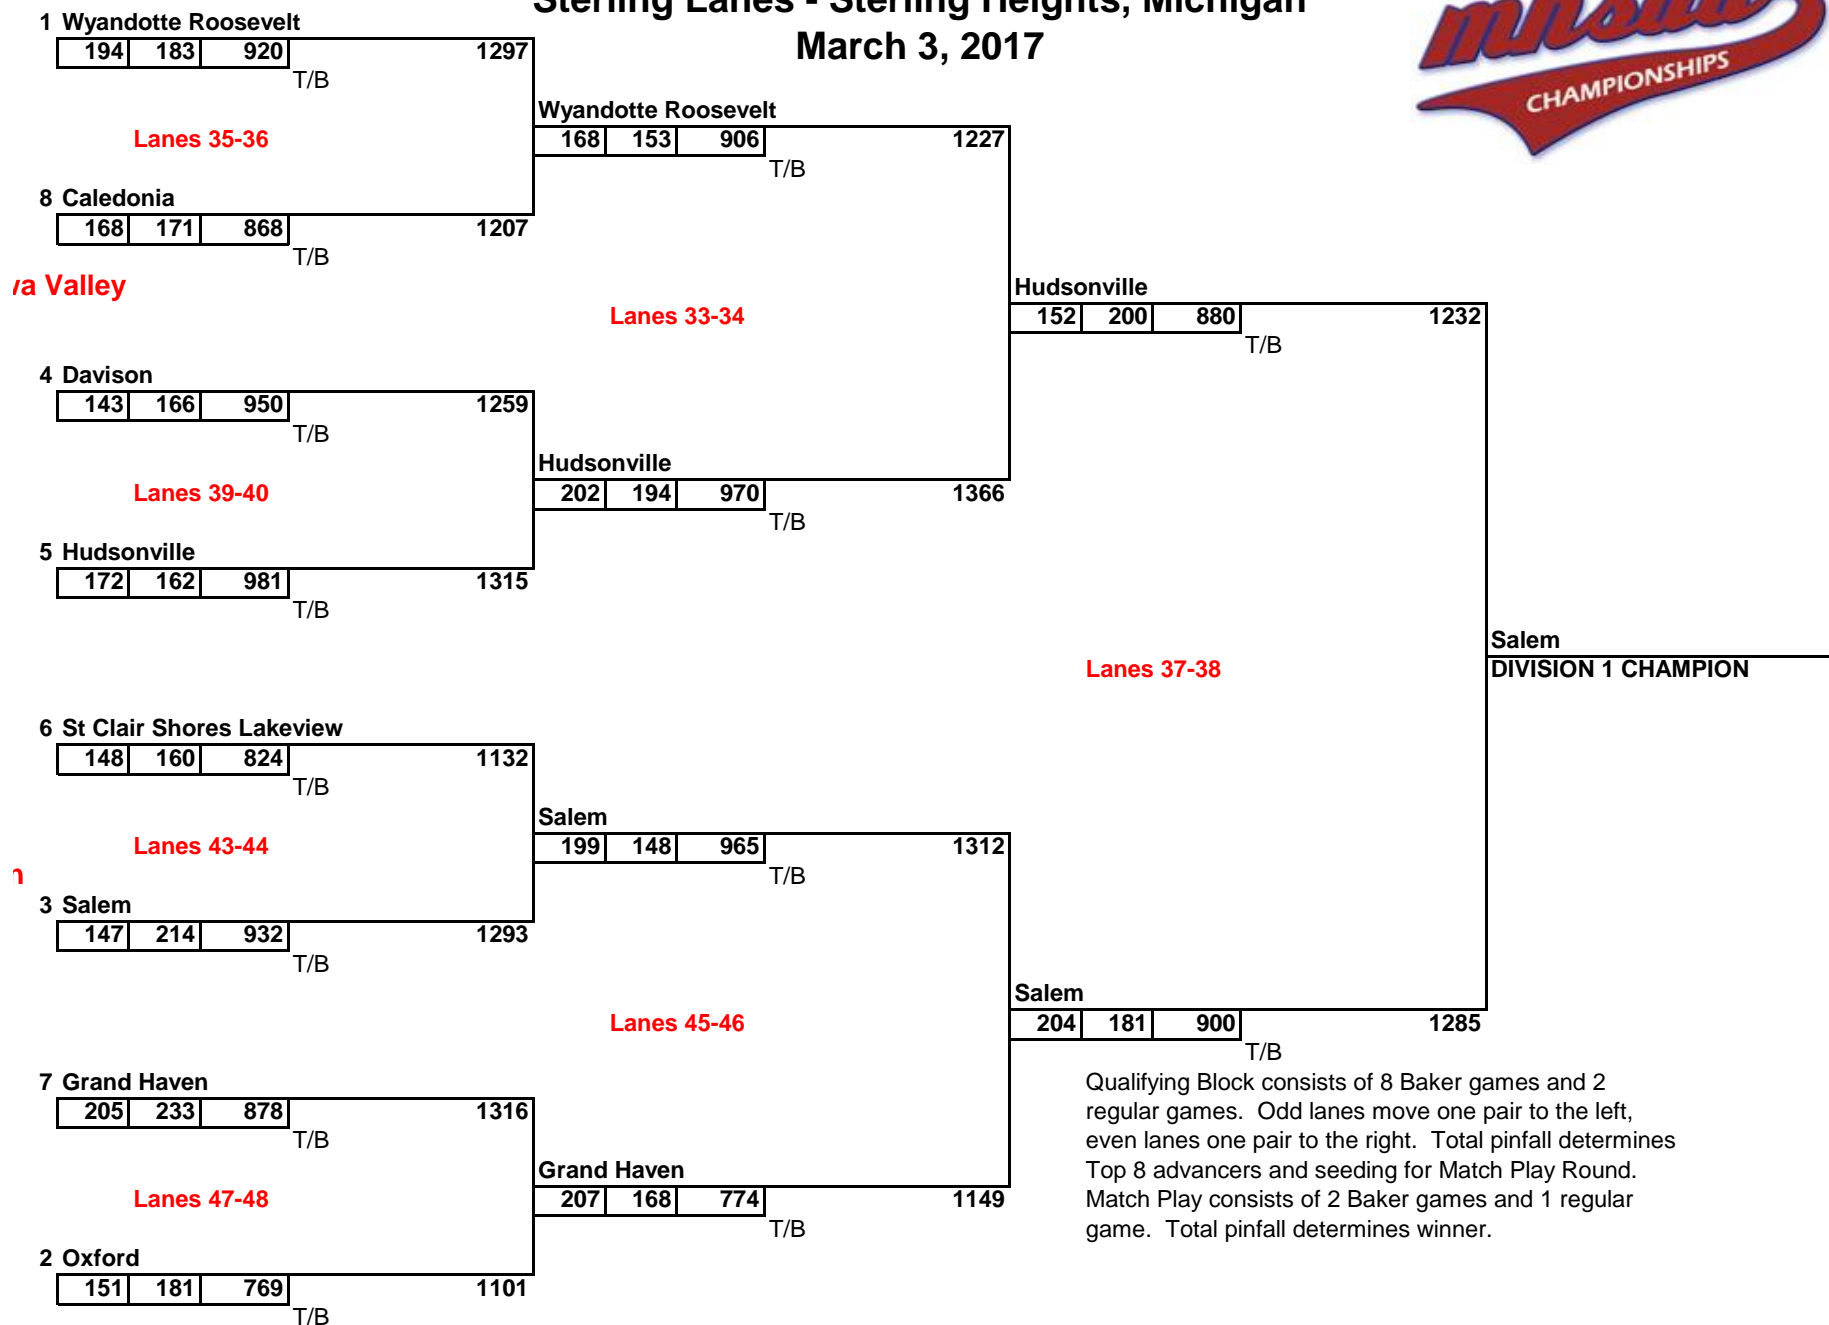

Team Finals - Division 1 Boys

Sterling Lanes - Sterling Heights, Michigan

March 3, 2017

Qualifying Block consists of 8 Baker games and 2 regular games. Odd lanes move one pair to the left, even lanes one pair to the right. Total pinfall determines Top 8 advancers and seeding for Match Play Round. Match Play consists of 2 Baker games and 1 regular game. Total pinfall determines winner.

CHAMPIONSHIP
Team Match Play

Year:	2017
Division:	D1 Boys

TEAM: SALEM

Baker Games	Score
Game #1	204
Game #2	181

Regular Game Bowler Name	Score
Shane Rusinek	175
Joshua Hall	169
Ryan Gonyea	173
Alex Mattson	193
Mitchell Rusinek	190
Brendan Kwapis	
Noah Samuels	

BAKER TOTAL **385** + REGULAR GAME TOTAL **900** = TOTAL PINFALL **1285**

Coach Signature

TEAM: HUDSONVILLE

Baker Games	Score
Game #1	152
Game #2	200

Regular Game Bowler Name	Score
Brendan Bentley	201
Mitchell Ross	162
Spencer Havens	
Austin Blouw	195
Jason Dalman	152
Sam Alward	
Jagger Wicker	
Split	170