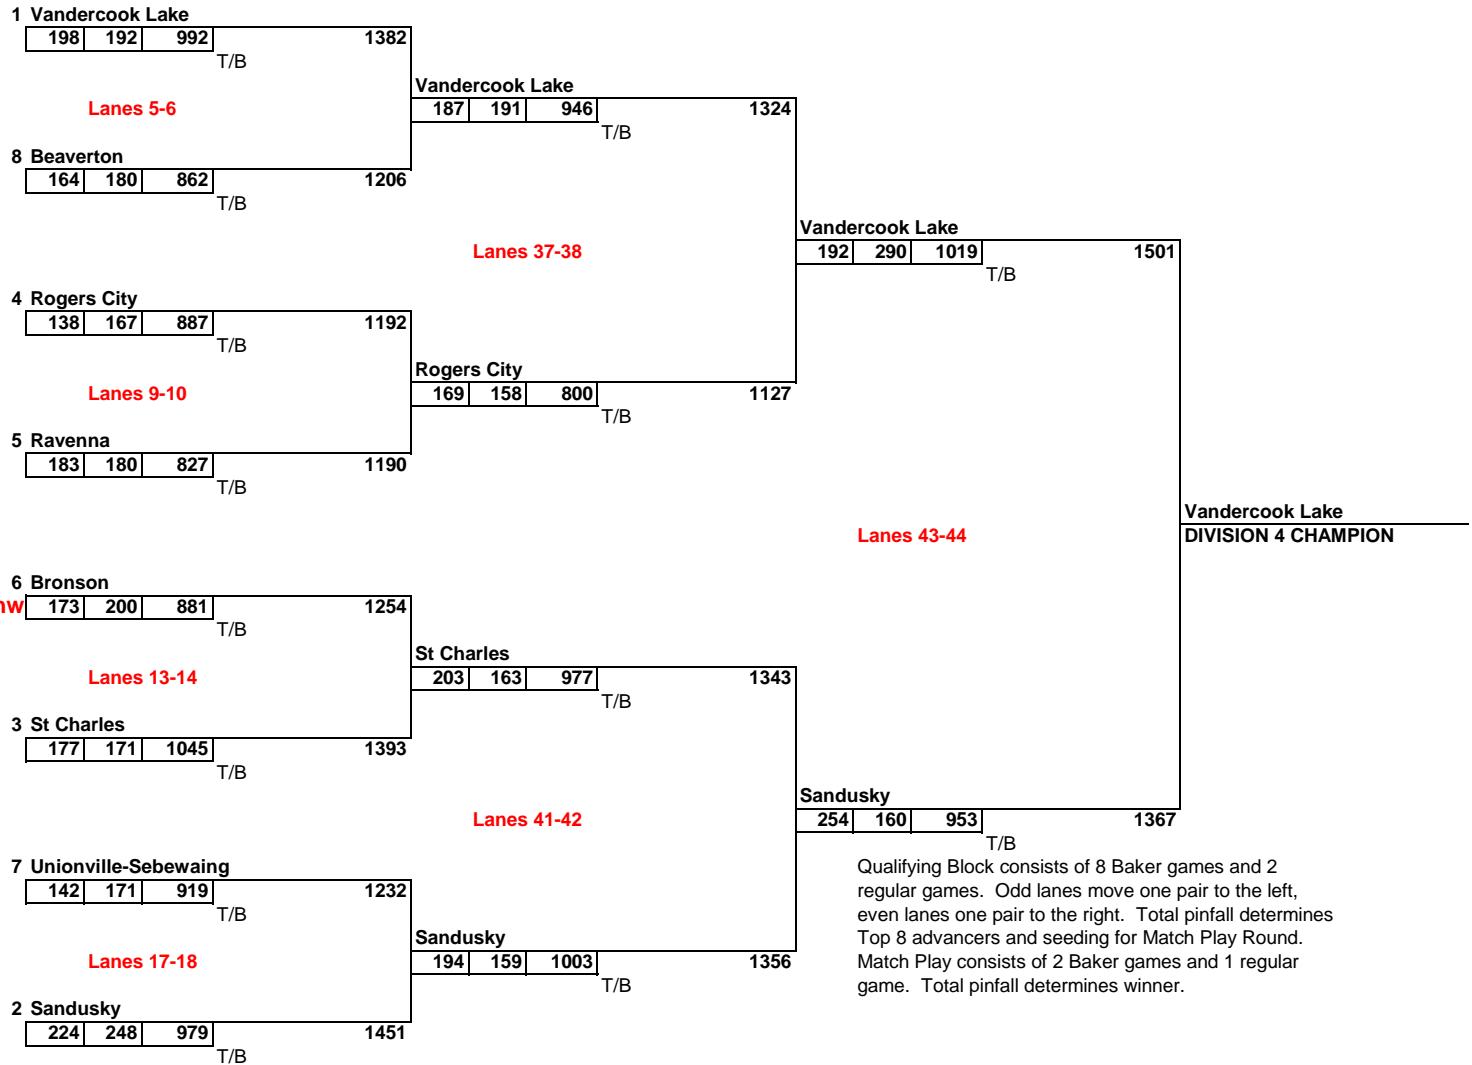

**TEAM FINALS - DIVISION 4 BOYS**  
**Royal Scot - Grand Ledge, Michigan**  
**March 3, 2017**

**QUALIFYING BLOCK**

**STARTING LANE ASSIGNMENT**

- 6 Allen Park Cabrini
- 13 Beaverton
- 20 Bronson
- 8 Burton Bentley
- 5 Dryden
- 9 Elk Rapids
- 12 Genesee
- 4 Napoleon
- 17 Oscoda
- 3 Ravenna
- 15 Riverview Gabriel Richard
- 18 Rochester Hills Lutheran Northw
- 7 Rogers City
- 11 Sandusky
- 10 St Charles
- 14 St Louis
- 16 Unionville-Sebewaing
- 19 Vandercook Lake

**MATCH PLAY - TOP 8 ADVANCE FROM QUALIFYING BLOCK**

CHAMPIONSHIP  
Team Match Play

Year:	2017
Division:	D4 Boys

TEAM: **VANDERCOOK LAKE**

Baker Games	Score
Game #1	192
Game #2	290

Regular Game Bowler Name	Score
Hunter Storm	186
Keegan Campbell	220
Zach Cecil	189
Conner Lackey	167
Korey Reichard	257
Tyler Strawser	

BAKER TOTAL **482** + REGULAR GAME TOTAL **1019** = TOTAL PINFALL **1501**

\_\_\_\_\_  
Coach Signature

TEAM: **SANDUSKY**

Baker Games	Score
Game #1	254
Game #2	160

Regular Game Bowler Name	Score
Brandon Hughes	222
Dakota Pallas	175
John Dorman	187
Jared Jagotka	184
Cody Johnston	185
Trenton Pardy	
Lucas Smith	