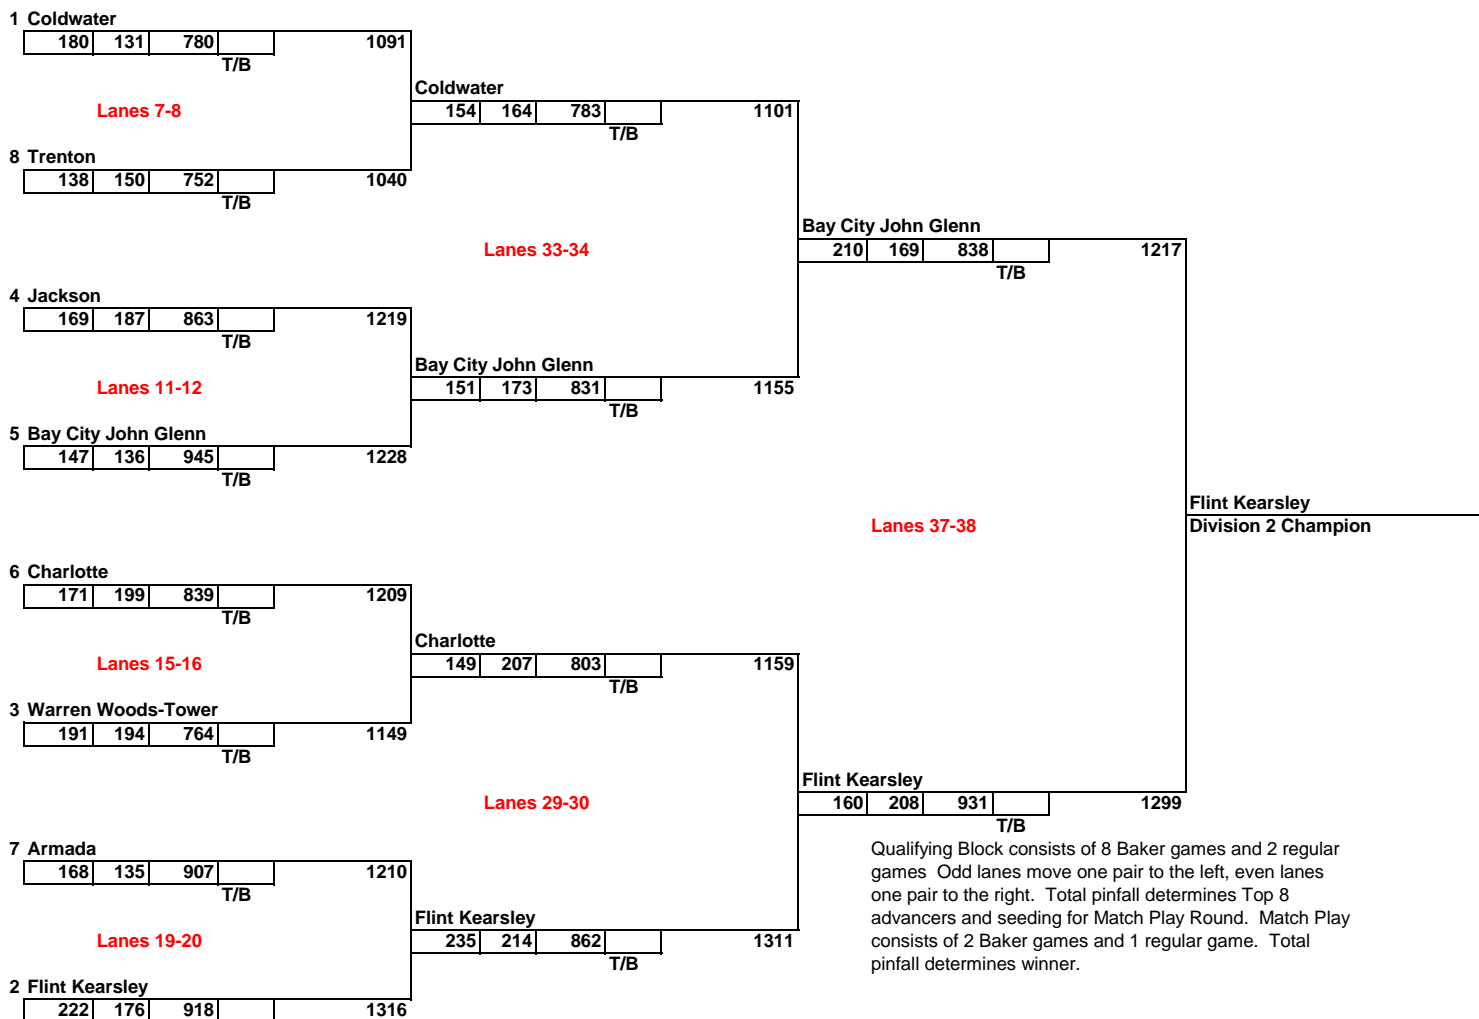

TEAM FINALS - DIVISION 2 GIRLS
Super Bowl - Canton, Michigan
March 3, 2017

- | Starting Lanes | Qualifying Round |
|----------------|---------------------------|
| 11 | Armada |
| 16 | Bay City John Glenn |
| 20 | Cedar Springs |
| 8 | Charlotte |
| 9 | Coldwater |
| 21 | Flint Kearsley |
| 13 | Gaylord |
| 7 | Grand Rapids Northview |
| 6 | Haslett |
| 10 | Iron Mountain/Kingsford |
| 18 | Jackson |
| 22 | New Boston Huron |
| 14 | Pontiac Notre Dame Prep |
| 15 | Sparta |
| 17 | St Clair Shores Lakeshore |
| 19 | Taylor Kennedy |
| 5 | Trenton |
| 12 | Warren Woods-Tower |

Qualifying Block consists of 8 Baker games and 2 regular games. Odd lanes move one pair to the left, even lanes one pair to the right. Total pinfall determines Top 8 advancers and seeding for Match Play Round. Match Play consists of 2 Baker games and 1 regular game. Total pinfall determines winner.

CHAMPIONSHIP
Team Match Play

Year:	2017
Division:	D2 Girls

TEAM: **BAY CITY JOHN GLENN**

Baker Games	Score
Game #1	210
Game #2	169

Regular Game Bowler Name	Score
Logan Switala	159
Gabby Janiskee	
Victoria Auger	212
Alexyss DeLong	173
Loryn Jones	193
Sally Pudvan	
Split Score	101