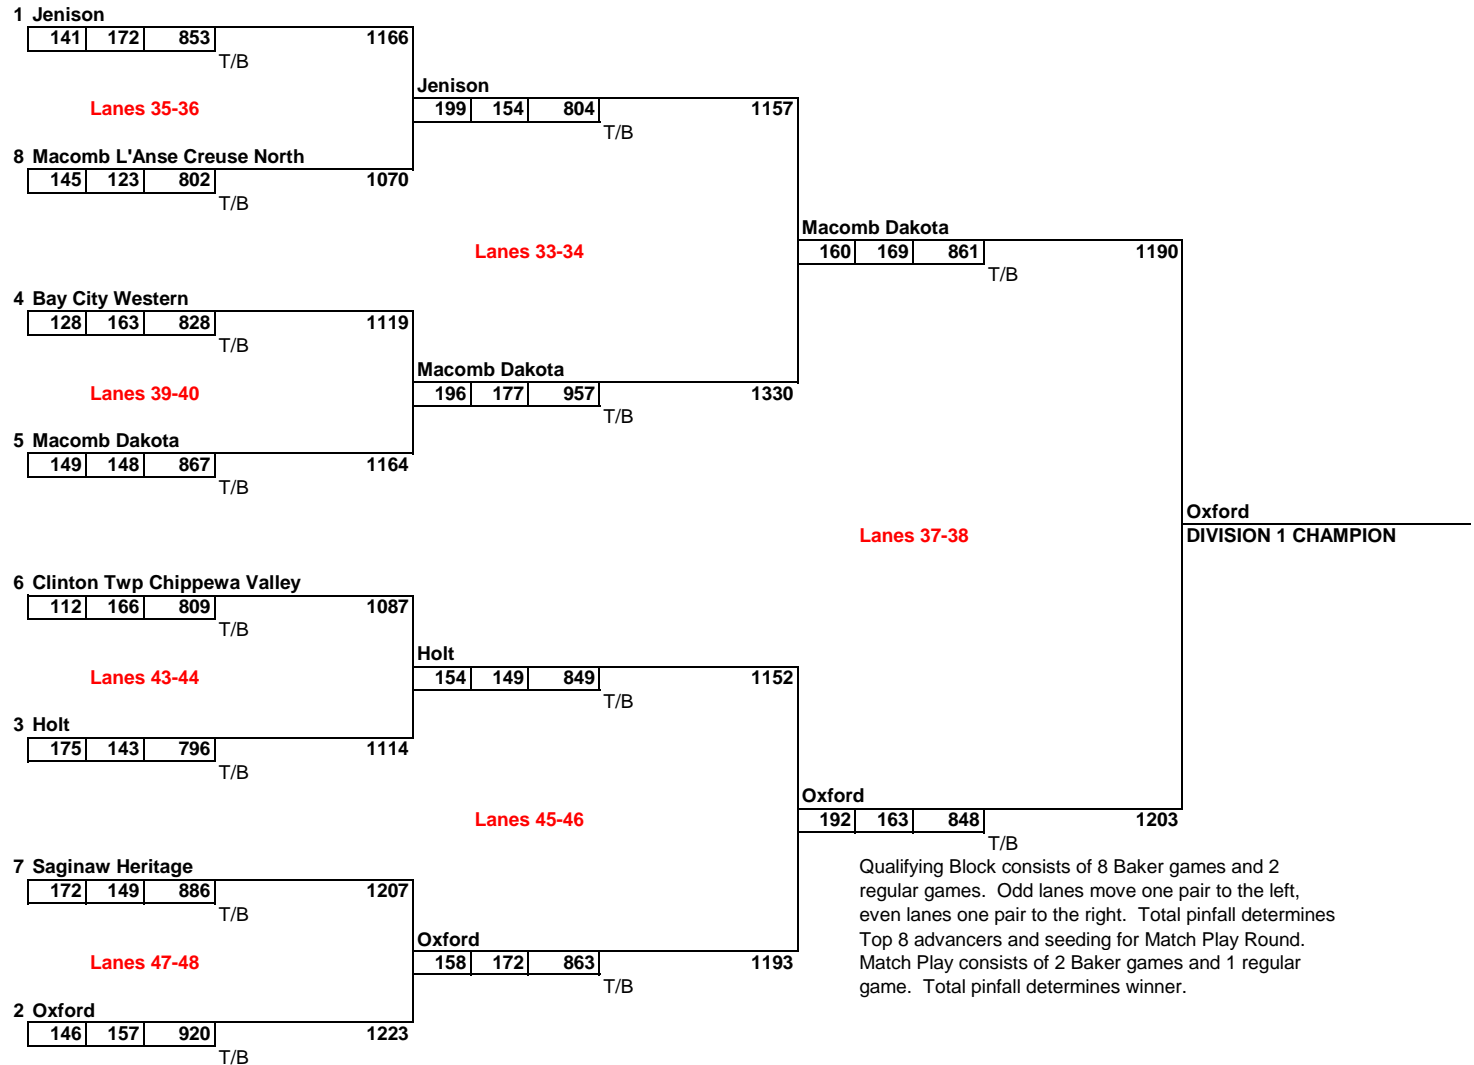

TEAM FINALS - DIVISION 1 GIRLS
Sterling Lanes - Sterling Heights, Michigan
March 2, 2018

QUALIFYING BLOCK

STARTING LANE ASSIGNMENT

- 34 Bay City Western
- 49 Belleville
- 47 Brighton
- 38 Brownstown Woodhaven
- 33 Caledonia
- 48 Clinton Twp Chippewa Valley
- 43 Farmington Hills Harrison
- 35 Holt
- 45 Hudsonville
- 39 Jenison
- 36 Macomb Dakota
- 42 Macomb L'Anse Creuse North
- 40 Oxford
- 46 Saginaw Heritage
- 50 Warren Cousino
- 37 Westland John Glenn
- 41 White Lake Lakeland
- 44 Wyandotte Roosevelt

MATCH PLAY - TOP 8 ADVANCE FROM QUALIFYING BLOCK

CHAMPIONSHIP
Team Match Play

Year:	2018
Division:	D1 Girls

TEAM: **MACOMB DAKOTA**

Baker Games	Score
Game #1	160
Game #2	169

Regular Game Bowler Name	Score
Carly Scanlon	168
Emma Price	145
Rachel Copley	198
Jordan Reiss	203
Danielle McBride	147

BAKER TOTAL **329** + REGULAR GAME TOTAL **861** = TOTAL PINFALL **1190**

Coach Signature

TEAM: **OXFORD**

Baker Games	Score
Game #1	192
Game #2	163

Regular Game Bowler Name	Score
Mya Bruno	171
Grace Meyer	169
Deanna Staser	204
Megan Armbruster	159
Claire Sandstrom	145
Marissa Smith	
Jenny Legault	