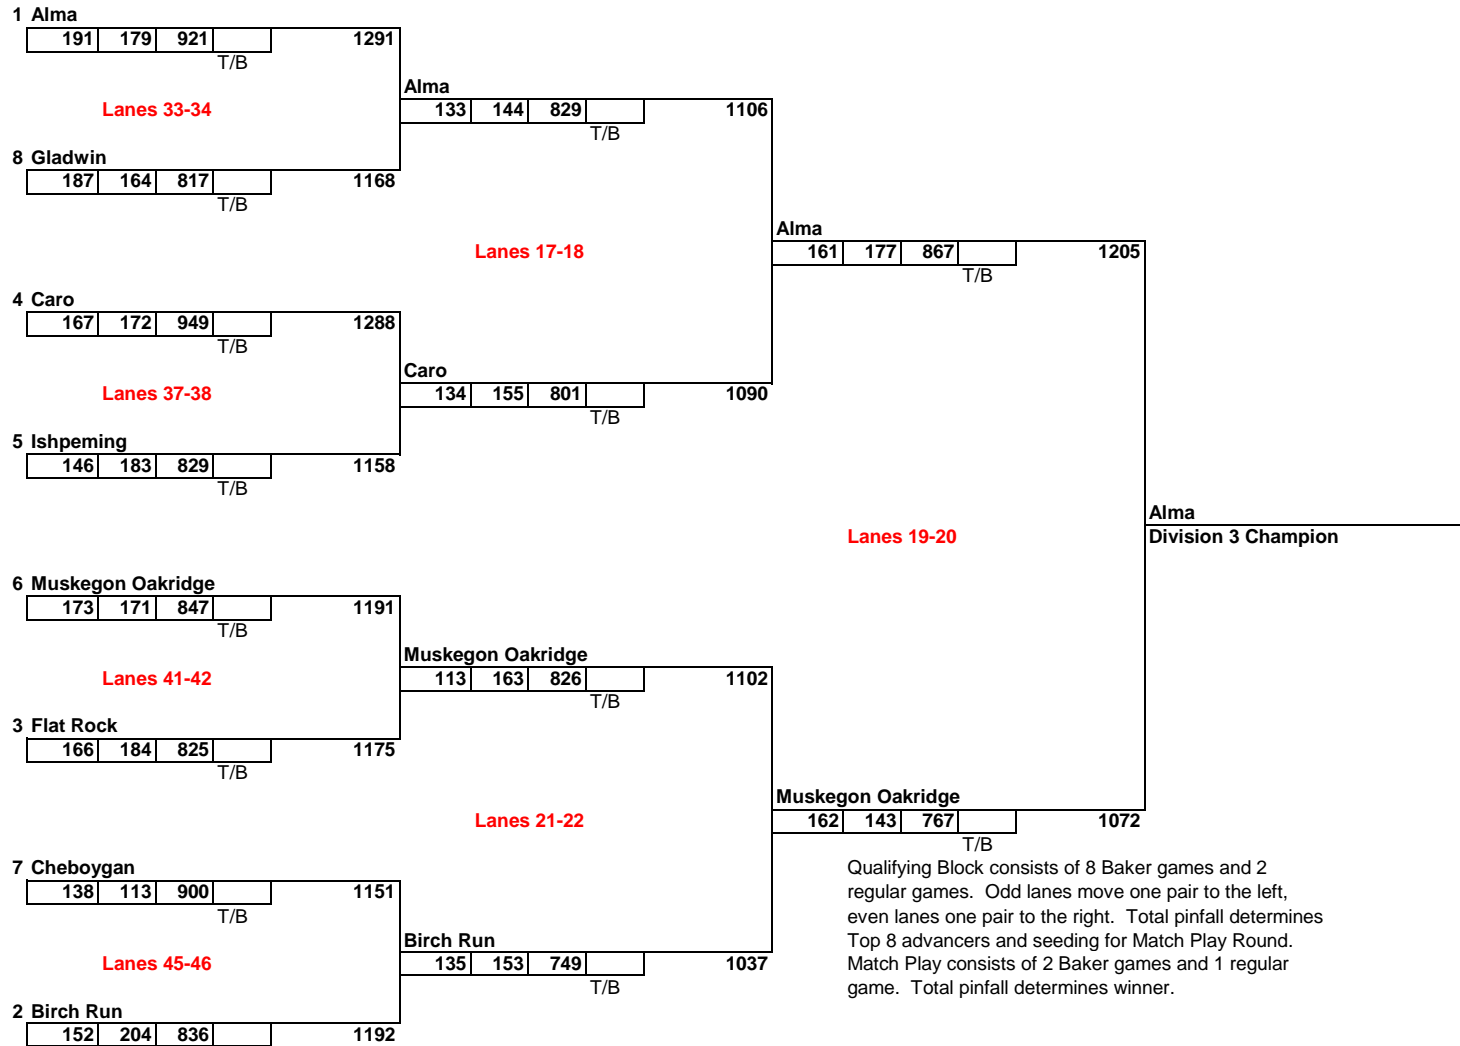

**TEAM FINALS - DIVISION 3 GIRLS**  
**Northway Lanes - Muskegon, Michigan**  
**March 2, 2018**

**Match Play - Top 8 Advance From Qualifying Block**

Starting Lanes	Qualifying Round
46	Algonac
35	Alma
41	Birch Run
34	Caro
36	Cheboygan
40	Clinton Twp Clintondale
44	Coloma
47	Essexville Garber
45	Flat Rock
42	Gladwin
31	Hudsonville Unity Christian
48	Ishpeming
39	Jonesville
33	Leslie
37	Muskegon Oakridge
32	Portland
38	Quincy
43	Stanton Central Montcalm

CHAMPIONSHIP  
Team Match Play

Year:	2018
Division:	D3 Girls

TEAM: **ALMA**

Baker Games	Score
Game #1	161
Game #2	177

Regular Game Bowler Name	Score
Aaliyah Wilson	181
Morgan Johnson	178
Hallie Weaver	172
Sarah Gadde	165
Kemmie Synk	171
Morgan Lindsey	
Shauna Brenner	

BAKER TOTAL **338** + REGULAR GAME TOTAL **867** = TOTAL PINFALL **1205**

Coach Signature

TEAM: **MUSKEGON OAKRIDGE**

Baker Games	Score
Game #1	162
Game #2	143

Regular Game Bowler Name	Score
Teresa Hall	124
Kirsten Buchner	148
Morgan Foster	151
Zoe Cerchiori	177
Alyssa Major	167
Alexis Florez	