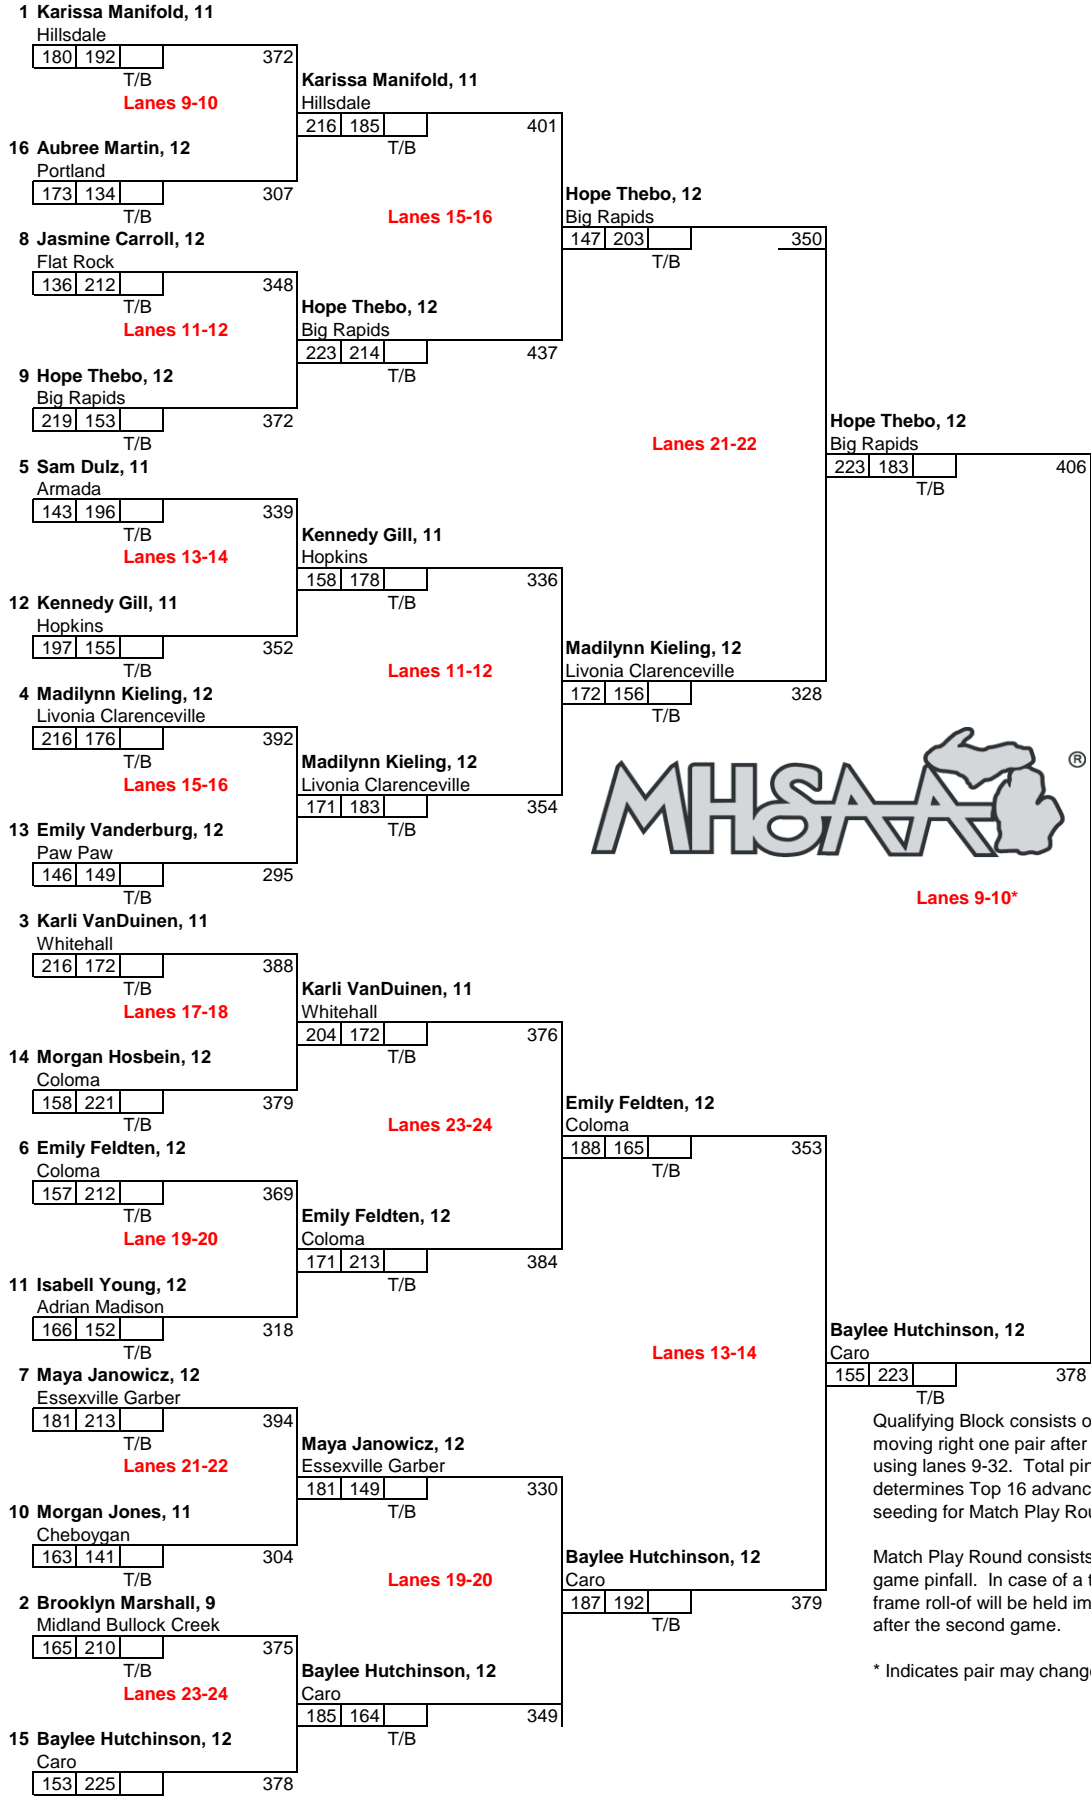

**SINGLES FINALS - DIVISION 3 GIRL'S**  
**JAX 60 - Jackson, Michigan**  
**March 7, 2020**

**Hope Thebo, 12**  
Big Rapids  
Division 3 CHAMPION

Qualifying Block consists of 6 games, moving right one pair after each game, using lanes 9-32. Total pinfall determines Top 16 advancers and seeding for Match Play Round.

Match Play Round consists of total two-game pinfall. In case of a tie, a nine-ten frame roll-of will be held immediately after the second game.

\* Indicates pair may change.

**SINGLES QUALIFYING - DIVISION 3 GIRL'S**