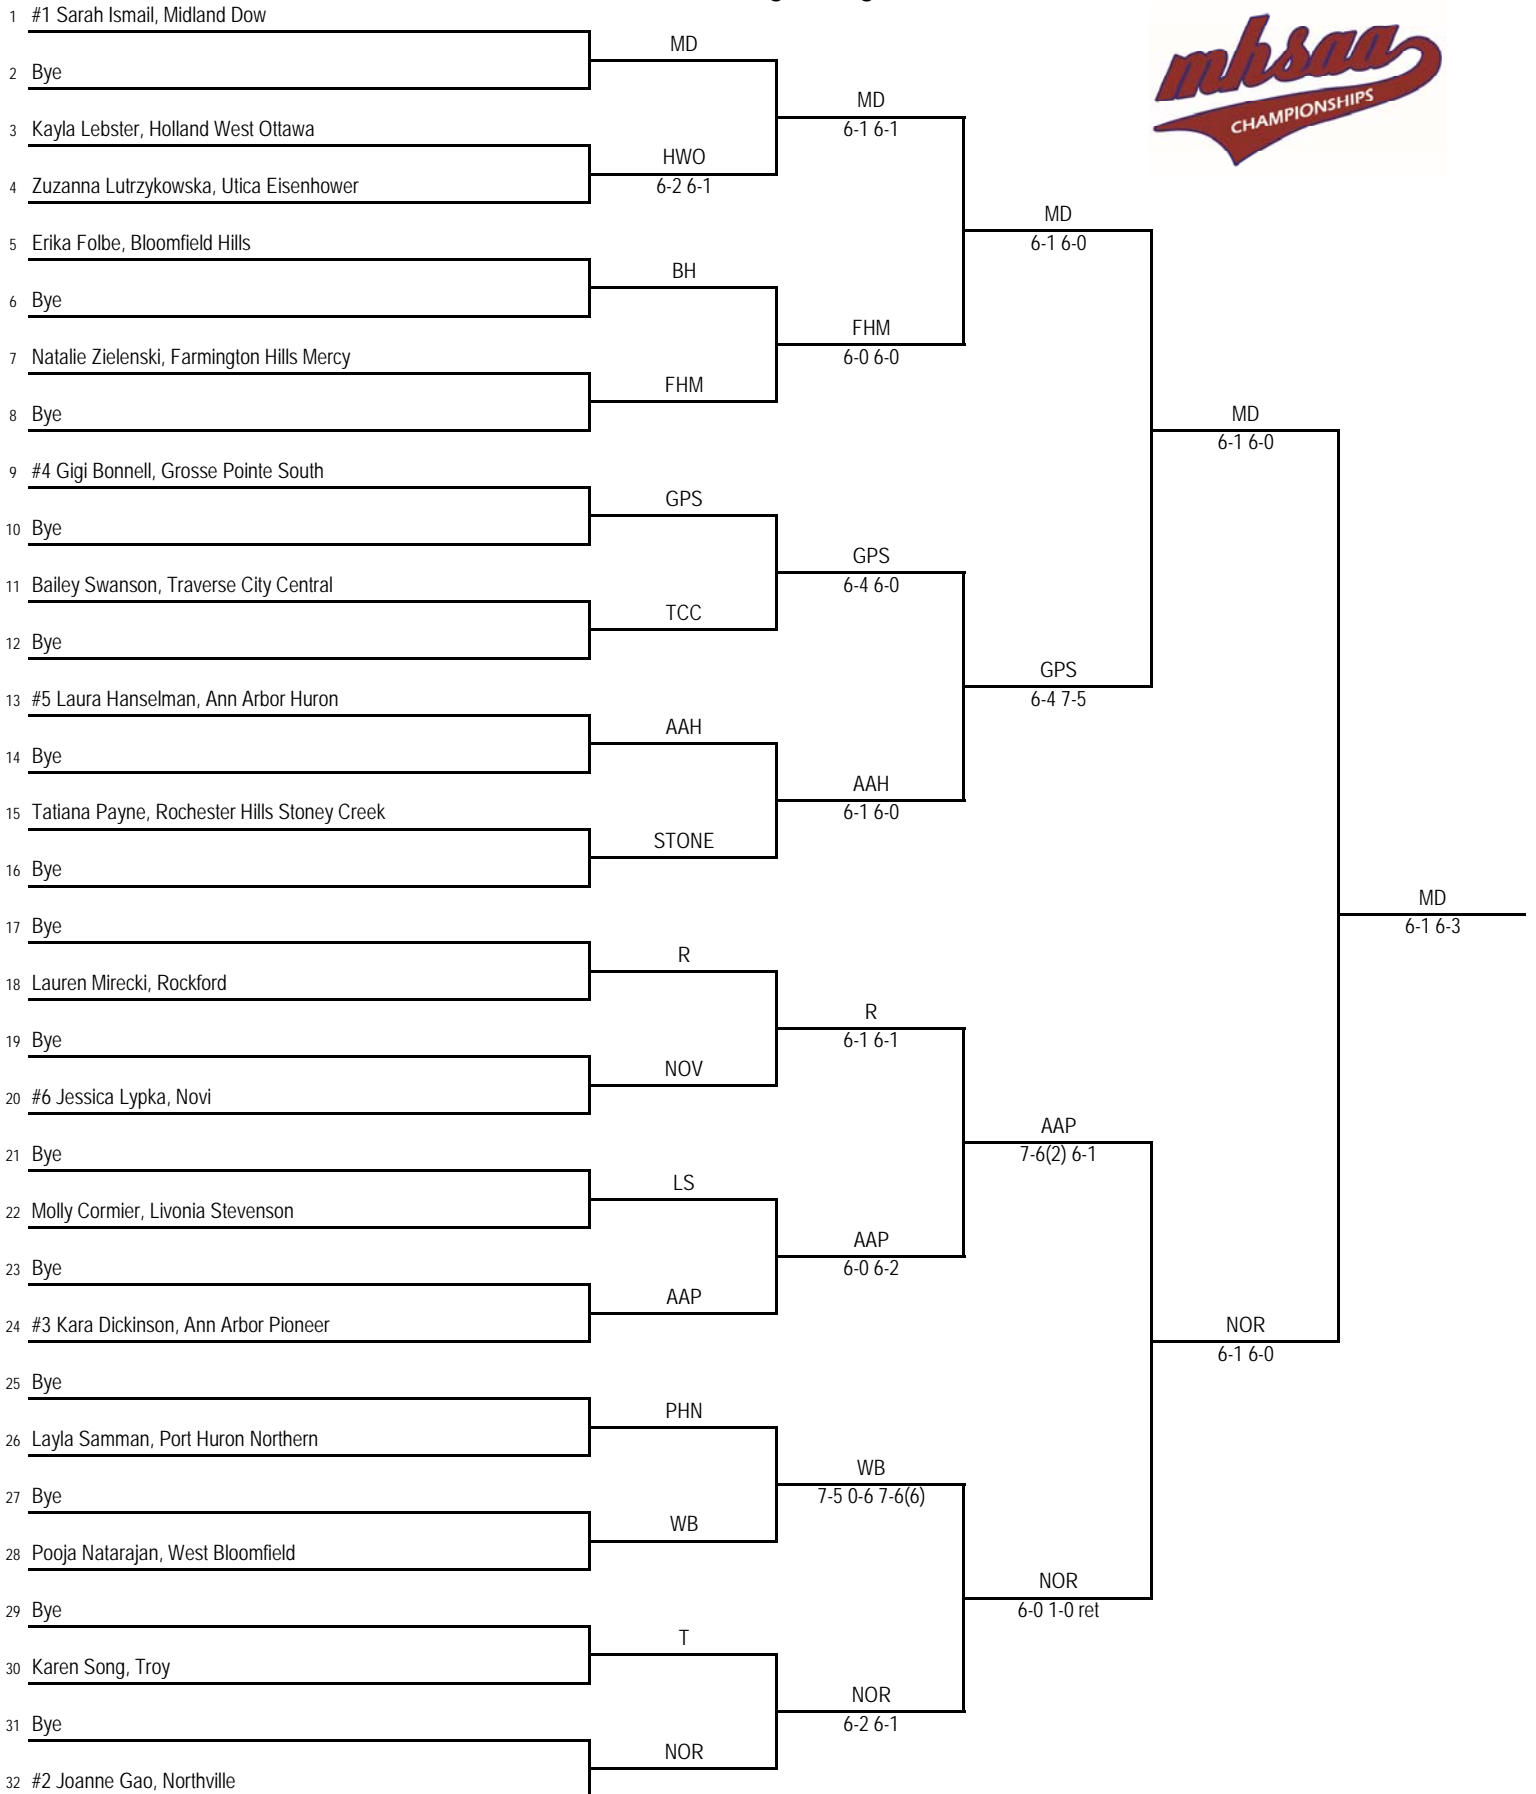

**2016 MHSAA LP Division 1 Girls Tennis Finals
Midland Tennis Center - June 3-4**

Final Standings

1. Midland Dow (MD) - 33
2. Northville (NOR) - 30
3. Grosse Pointe South (GPS) - 18
4. Ann Arbor Pioneer (AAP) - 17
5. Rockford (R) - 14
6. Ann Arbor Huron (AAH) - 13
7. West Bloomfield (WB) - 12
8. Bloomfield Hills (BH) - 11
9. Farmington Hills Mercy (FHM) - 9
9. Troy (T) - 9
11. Utica Eisenhower (IKE) - 8
12. Holland West Ottawa (HWO) - 5
12. Traverse City Central (TCC) - 5
14. Novi (NOV) - 4
15. Port Huron Northern (PHN) - 3
16. Brighton (BR) - 2
16. Grand Blanc (GB) - 2
16. Plymouth (PLY) - 2
16. Rochester Hills Stoney Creek (STONE) - 2
20. Grandville (G) - 0
20. Livonia Churchill (LC) - 0
20. Livonia Stevenson (LS) - 0
20. Utica Ford (FORD) - 0

2016 MHSAA LP Division 1 Girls Tennis Finals - Midland Tennis Center - June 3-4

No. 2 Singles Flight

2016 MHSAA LP Division 1 Girls Tennis Finals - Midland Tennis Center - June 3-4

No. 3 Singles Flight

2016 MHSAA LP Division 1 Girls Tennis Finals - Midland Tennis Center - June 3-4

No. 4 Singles Flight

2016 MHSAA LP Division 1 Girls Tennis Finals - Midland Tennis Center - June 3-4

No. 1 Doubles Flight

2016 MHSAA LP Division 1 Girls Tennis Finals - Midland Tennis Center - June 3-4

No. 2 Doubles Flight