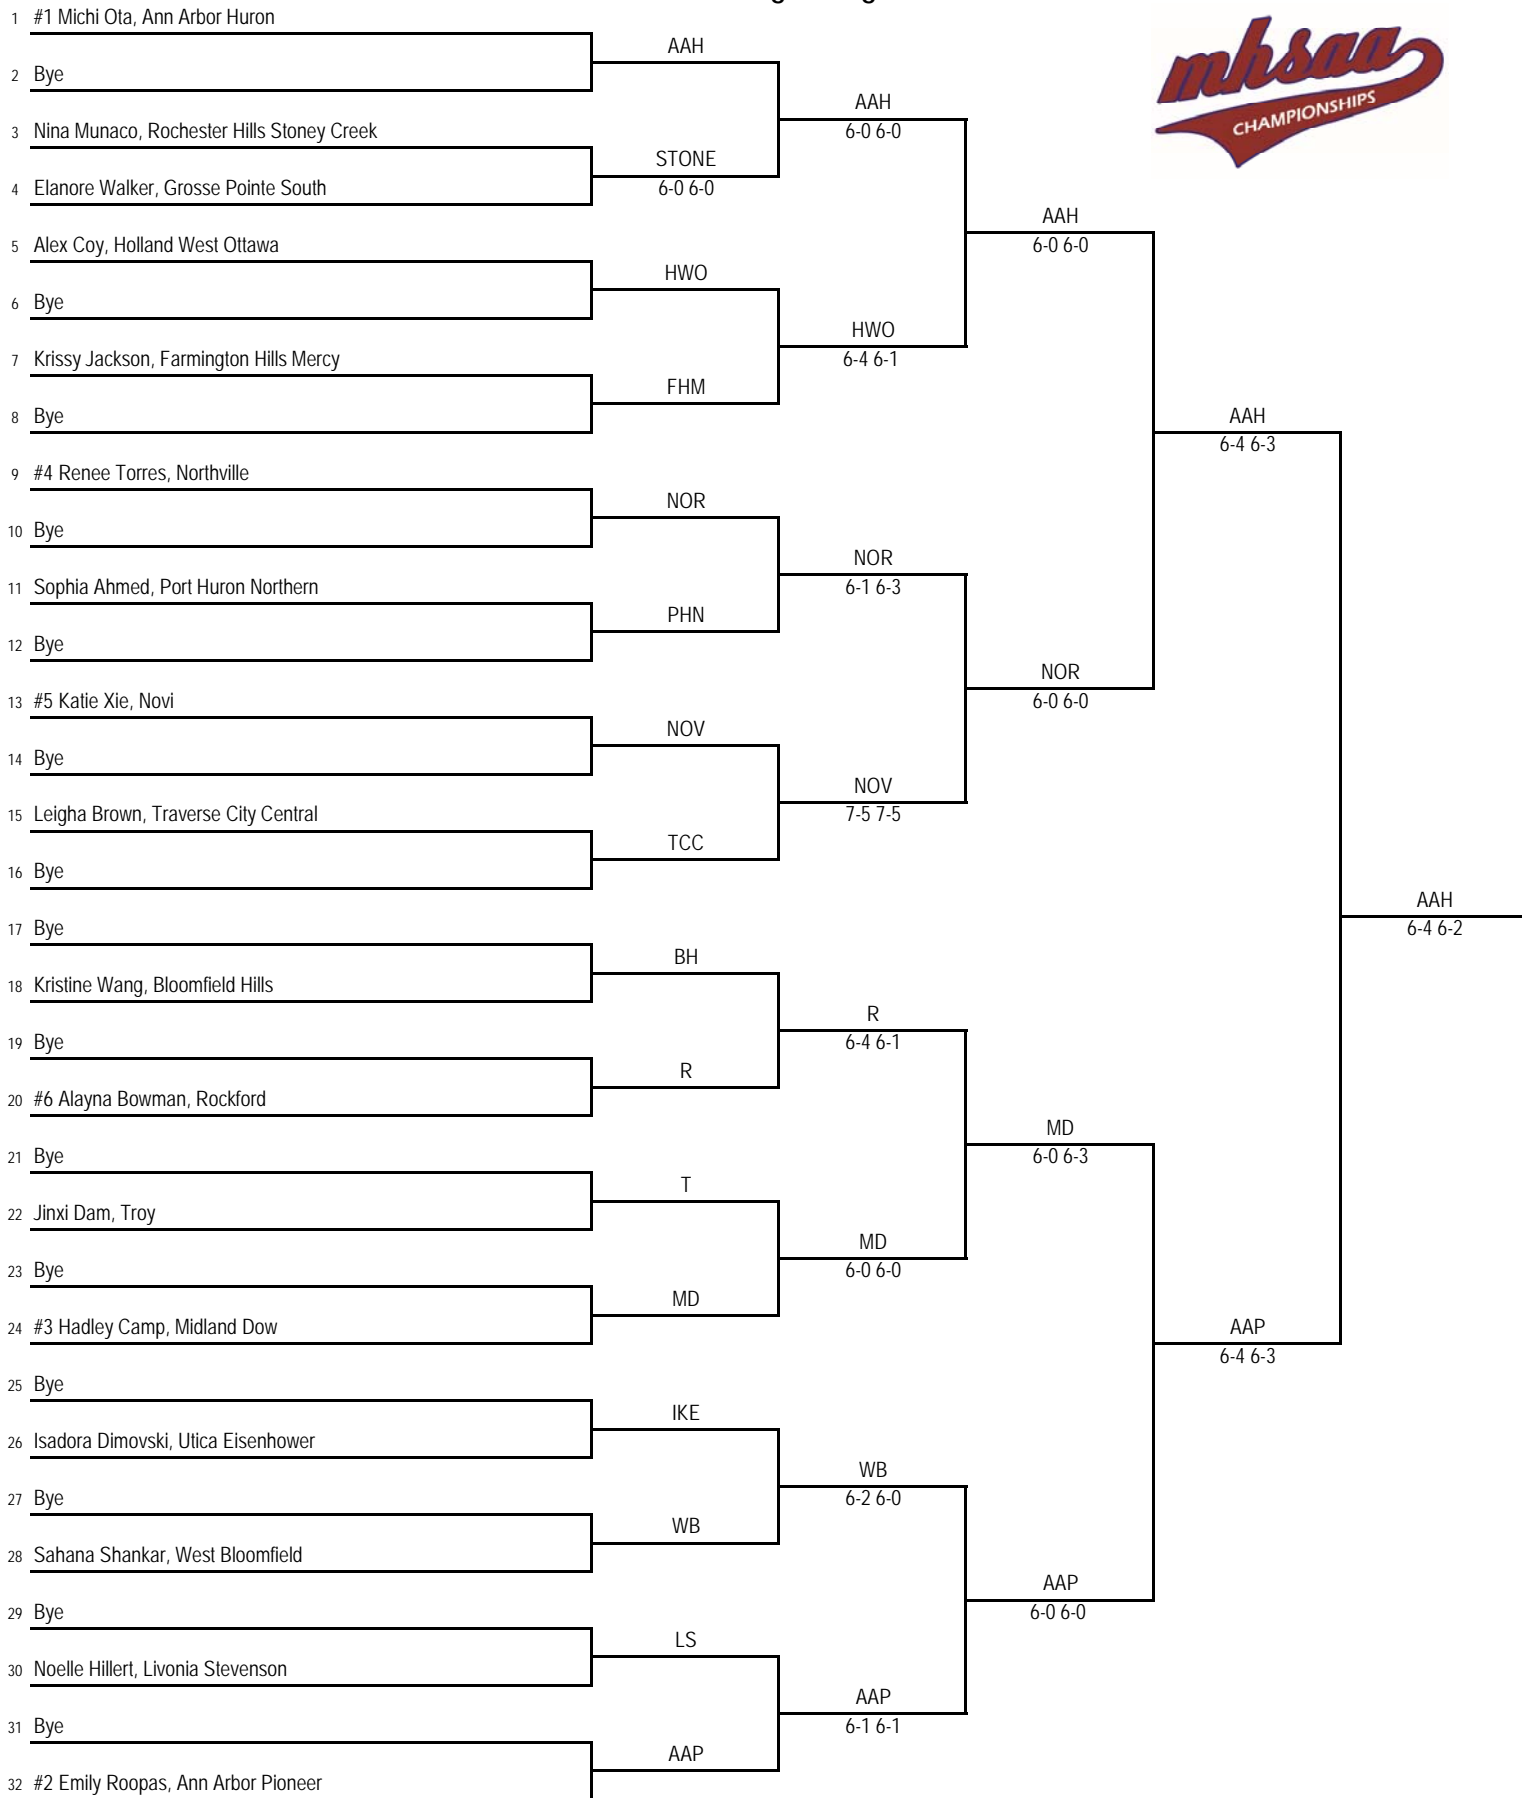

**2016 MHSAA LP Division 1 Girls Tennis Finals
Midland Tennis Center - June 3-4**

Final Standings

1. Midland Dow (MD) - 33
2. Northville (NOR) - 30
3. Grosse Pointe South (GPS) - 18
4. Ann Arbor Pioneer (AAP) - 17
5. Rockford (R) - 14
6. Ann Arbor Huron (AAH) - 13
7. West Bloomfield (WB) - 12
8. Bloomfield Hills (BH) - 11
9. Farmington Hills Mercy (FHM) - 9
9. Troy (T) - 9
11. Utica Eisenhower (IKE) - 8
12. Holland West Ottawa (HWO) - 5
12. Traverse City Central (TCC) - 5
14. Novi (NOV) - 4
15. Port Huron Northern (PHN) - 3
16. Brighton (BR) - 2
16. Grand Blanc (GB) - 2
16. Plymouth (PLY) - 2
16. Rochester Hills Stoney Creek (STONE) - 2
20. Grandville (G) - 0
20. Livonia Churchill (LC) - 0
20. Livonia Stevenson (LS) - 0
20. Utica Ford (FORD) - 0

2016 MHSAA LP Division 1 Girls Tennis Finals - Midland Tennis Center - June 3-4

No. 2 Singles Flight

2016 MHSAA LP Division 1 Girls Tennis Finals - Midland Tennis Center - June 3-4

No. 3 Singles Flight

2016 MHSAA LP Division 1 Girls Tennis Finals - Midland Tennis Center - June 3-4

No. 4 Singles Flight

2016 MHSAA LP Division 1 Girls Tennis Finals - Midland Tennis Center - June 3-4

No. 1 Doubles Flight

2016 MHSAA LP Division 1 Girls Tennis Finals - Midland Tennis Center - June 3-4

No. 2 Doubles Flight