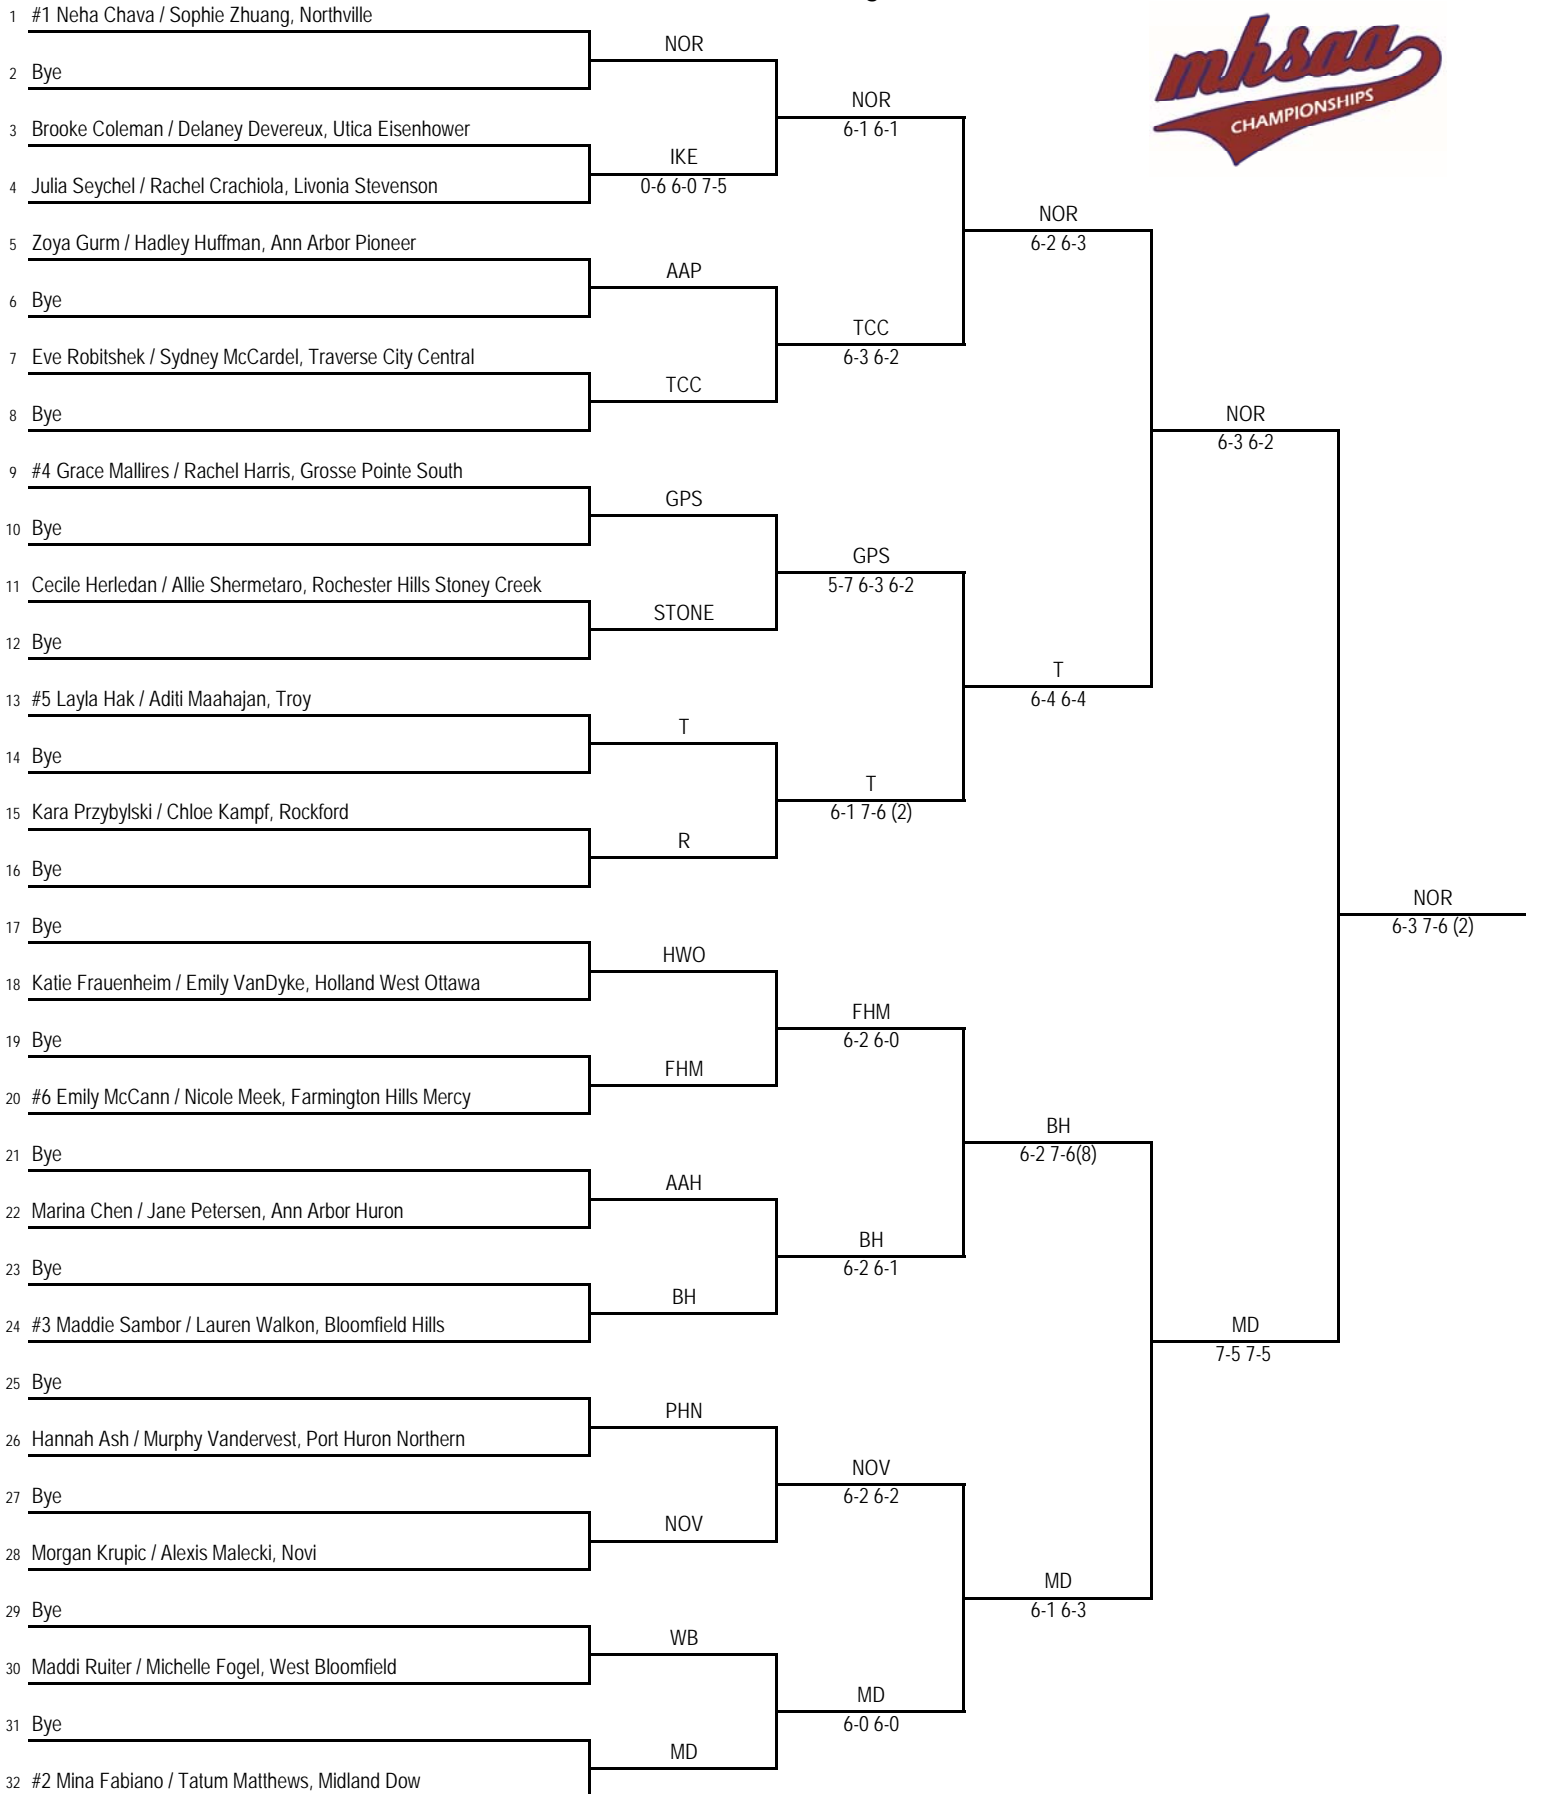

**2016 MHSAA LP Division 1 Girls Tennis Finals
Midland Tennis Center - June 3-4**

Final Standings

1. Midland Dow (MD) - 33
2. Northville (NOR) - 30
3. Grosse Pointe South (GPS) - 18
4. Ann Arbor Pioneer (AAP) - 17
5. Rockford (R) - 14
6. Ann Arbor Huron (AAH) - 13
7. West Bloomfield (WB) - 12
8. Bloomfield Hills (BH) - 11
9. Farmington Hills Mercy (FHM) - 9
9. Troy (T) - 9
11. Utica Eisenhower (IKE) - 8
12. Holland West Ottawa (HWO) - 5
12. Traverse City Central (TCC) - 5
14. Novi (NOV) - 4
15. Port Huron Northern (PHN) - 3
16. Brighton (BR) - 2
16. Grand Blanc (GB) - 2
16. Plymouth (PLY) - 2
16. Rochester Hills Stoney Creek (STONE) - 2
20. Grandville (G) - 0
20. Livonia Churchill (LC) - 0
20. Livonia Stevenson (LS) - 0
20. Utica Ford (FORD) - 0

2016 MHSAA LP Division 1 Girls Tennis Finals - Midland Tennis Center - June 3-4

No. 2 Singles Flight

2016 MHSAA LP Division 1 Girls Tennis Finals - Midland Tennis Center - June 3-4

No. 3 Singles Flight

2016 MHSAA LP Division 1 Girls Tennis Finals - Midland Tennis Center - June 3-4

No. 4 Singles Flight

2016 MHSAA LP Division 1 Girls Tennis Finals - Midland Tennis Center - June 3-4

No. 1 Doubles Flight

2016 MHSAA LP Division 1 Girls Tennis Finals - Midland Tennis Center - June 3-4

No. 2 Doubles Flight

2016 MHSAA LP Division 1 Girls Tennis Finals - Midland Tennis Center - June 3-4

No. 3 Doubles Flight

2016 MHSAA LP Division 1 Girls Tennis Finals - Midland Tennis Center - June 3-4

No. 4 Doubles Flight