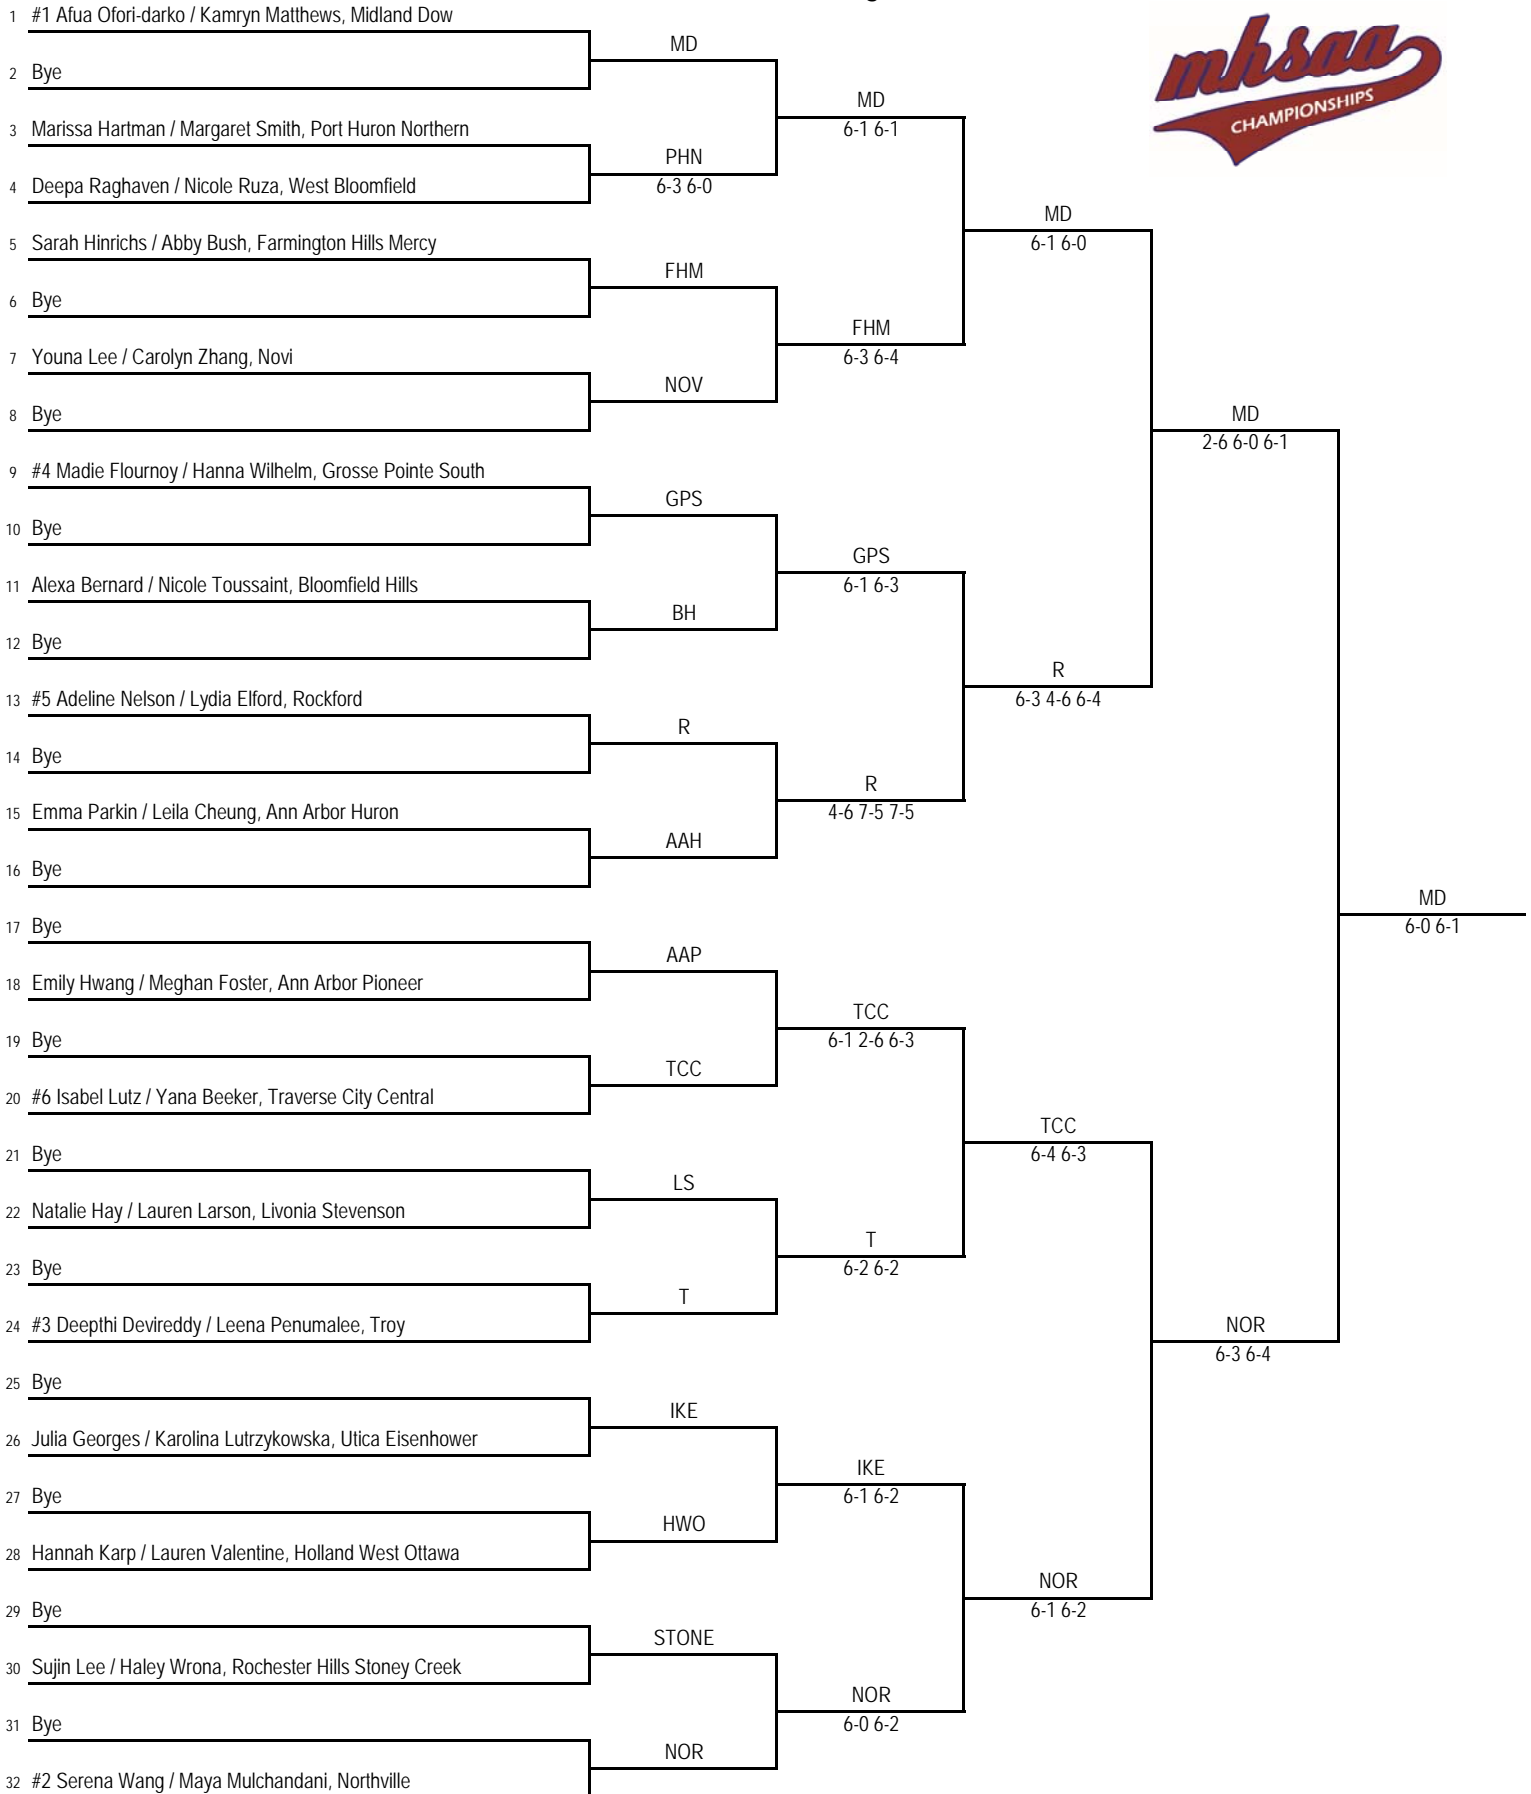

**2016 MHSAA LP Division 1 Girls Tennis Finals
Midland Tennis Center - June 3-4**

Final Standings

1. Midland Dow (MD) - 33
2. Northville (NOR) - 30
3. Grosse Pointe South (GPS) - 18
4. Ann Arbor Pioneer (AAP) - 17
5. Rockford (R) - 14
6. Ann Arbor Huron (AAH) - 13
7. West Bloomfield (WB) - 12
8. Bloomfield Hills (BH) - 11
9. Farmington Hills Mercy (FHM) - 9
9. Troy (T) - 9
11. Utica Eisenhower (IKE) - 8
12. Holland West Ottawa (HWO) - 5
12. Traverse City Central (TCC) - 5
14. Novi (NOV) - 4
15. Port Huron Northern (PHN) - 3
16. Brighton (BR) - 2
16. Grand Blanc (GB) - 2
16. Plymouth (PLY) - 2
16. Rochester Hills Stoney Creek (STONE) - 2
20. Grandville (G) - 0
20. Livonia Churchill (LC) - 0
20. Livonia Stevenson (LS) - 0
20. Utica Ford (FORD) - 0

2016 MHSAA LP Division 1 Girls Tennis Finals - Midland Tennis Center - June 3-4

No. 2 Singles Flight

2016 MHSAA LP Division 1 Girls Tennis Finals - Midland Tennis Center - June 3-4

No. 3 Singles Flight

2016 MHSAA LP Division 1 Girls Tennis Finals - Midland Tennis Center - June 3-4

No. 4 Singles Flight

2016 MHSAA LP Division 1 Girls Tennis Finals - Midland Tennis Center - June 3-4

No. 1 Doubles Flight

2016 MHSAA LP Division 1 Girls Tennis Finals - Midland Tennis Center - June 3-4

No. 2 Doubles Flight