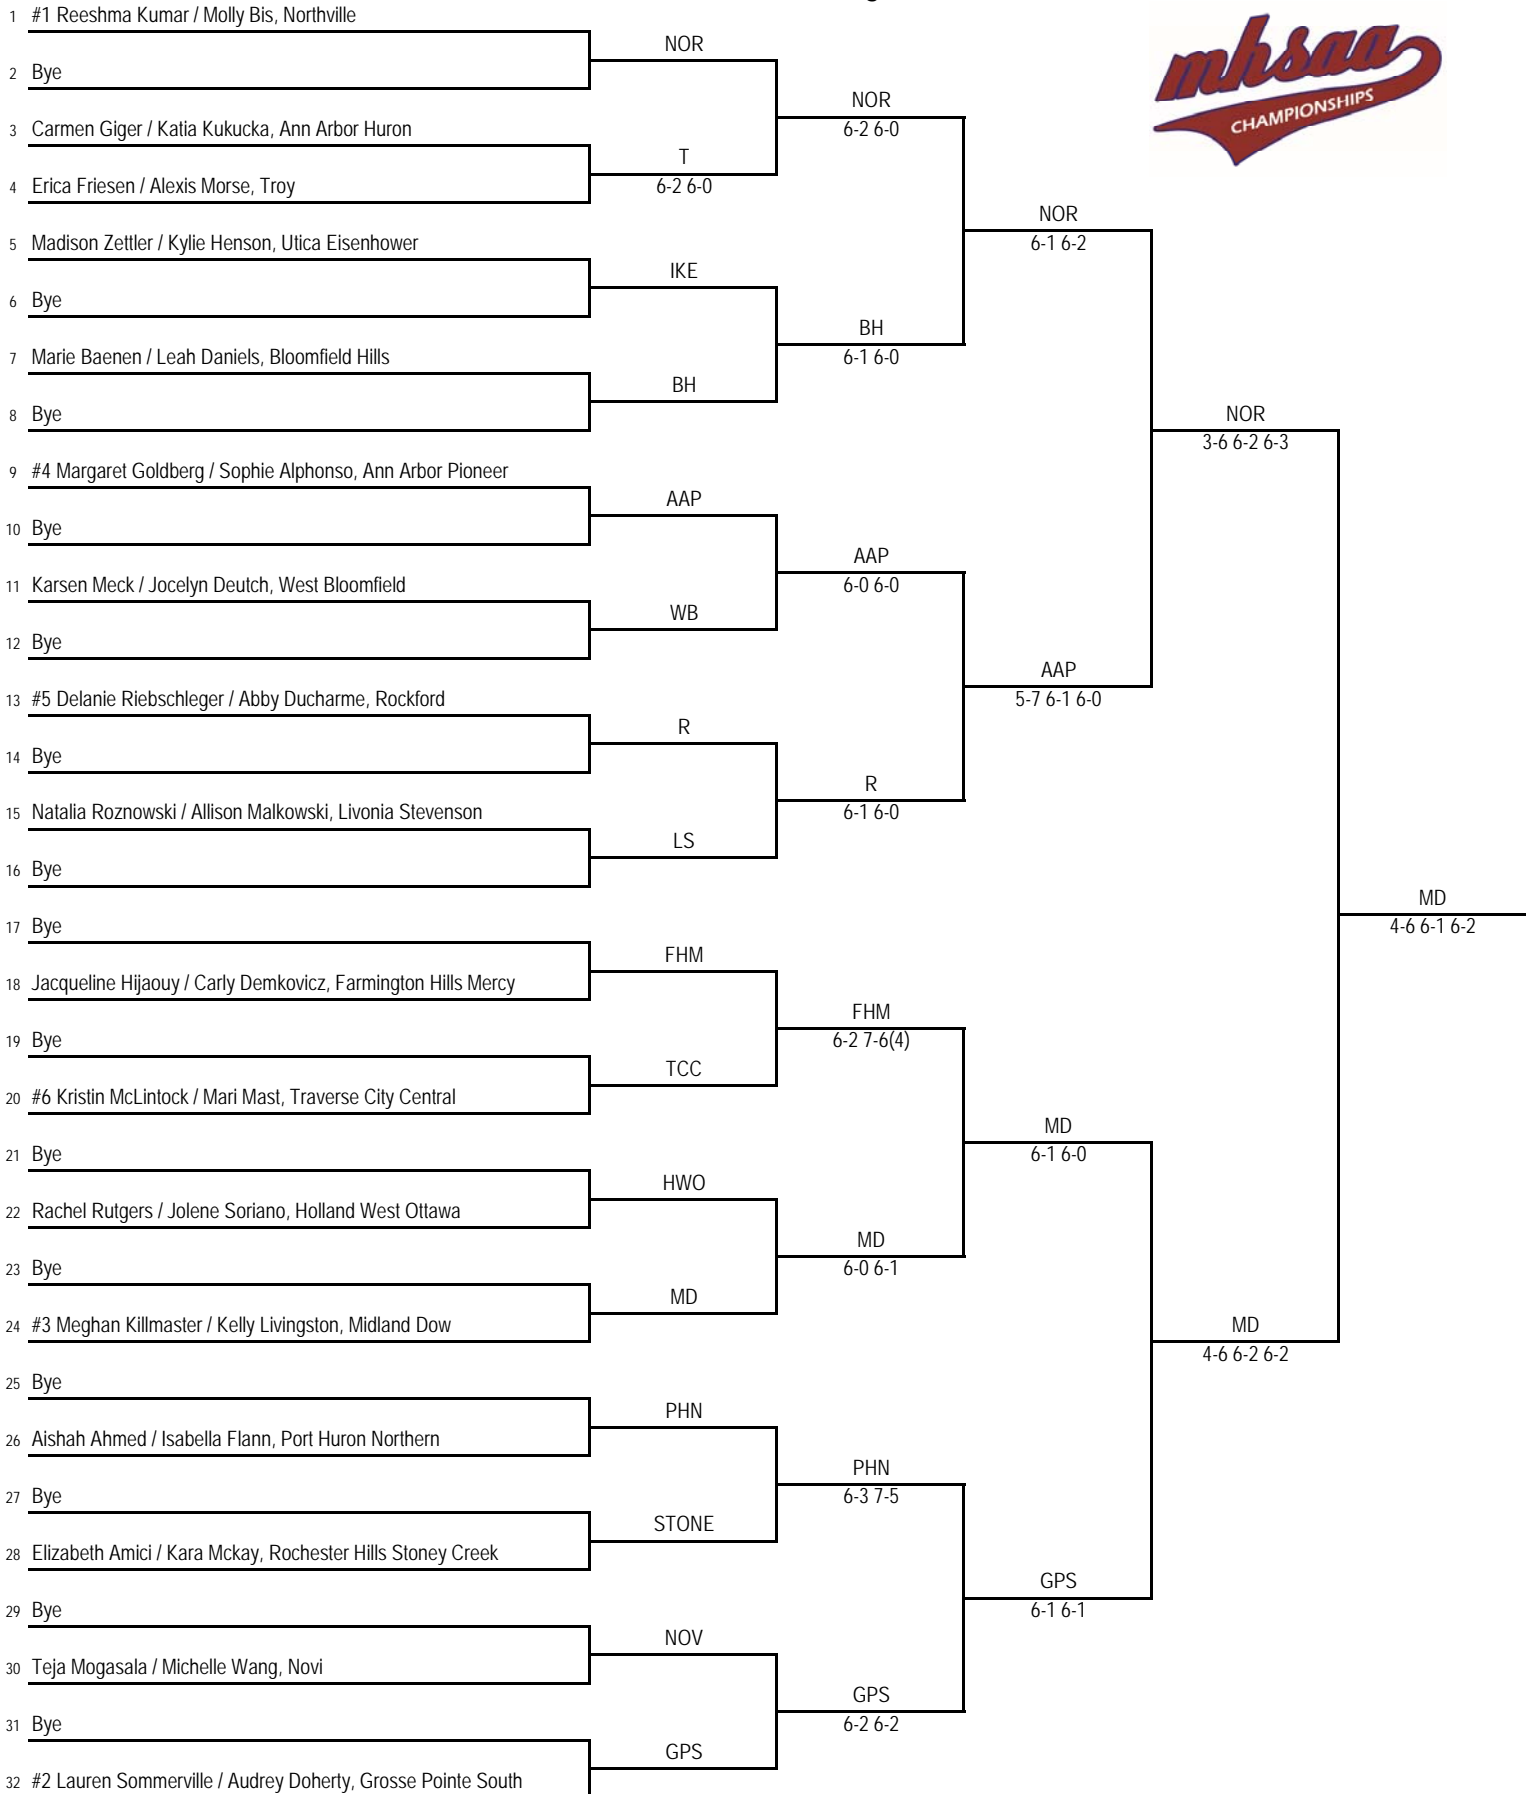

**2016 MHSAA LP Division 1 Girls Tennis Finals
Midland Tennis Center - June 3-4**

Final Standings

1. Midland Dow (MD) - 33
2. Northville (NOR) - 30
3. Grosse Pointe South (GPS) - 18
4. Ann Arbor Pioneer (AAP) - 17
5. Rockford (R) - 14
6. Ann Arbor Huron (AAH) - 13
7. West Bloomfield (WB) - 12
8. Bloomfield Hills (BH) - 11
9. Farmington Hills Mercy (FHM) - 9
9. Troy (T) - 9
11. Utica Eisenhower (IKE) - 8
12. Holland West Ottawa (HWO) - 5
12. Traverse City Central (TCC) - 5
14. Novi (NOV) - 4
15. Port Huron Northern (PHN) - 3
16. Brighton (BR) - 2
16. Grand Blanc (GB) - 2
16. Plymouth (PLY) - 2
16. Rochester Hills Stoney Creek (STONE) - 2
20. Grandville (G) - 0
20. Livonia Churchill (LC) - 0
20. Livonia Stevenson (LS) - 0
20. Utica Ford (FORD) - 0

2016 MHSAA LP Division 1 Girls Tennis Finals - Midland Tennis Center - June 3-4

No. 2 Singles Flight

2016 MHSAA LP Division 1 Girls Tennis Finals - Midland Tennis Center - June 3-4

No. 3 Singles Flight

2016 MHSAA LP Division 1 Girls Tennis Finals - Midland Tennis Center - June 3-4

No. 4 Singles Flight

2016 MHSAA LP Division 1 Girls Tennis Finals - Midland Tennis Center - June 3-4

No. 1 Doubles Flight

2016 MHSAA LP Division 1 Girls Tennis Finals - Midland Tennis Center - June 3-4

No. 2 Doubles Flight

2016 MHSAA LP Division 1 Girls Tennis Finals - Midland Tennis Center - June 3-4

No. 3 Doubles Flight

2016 MHSAA LP Division 1 Girls Tennis Finals - Midland Tennis Center - June 3-4

No. 4 Doubles Flight