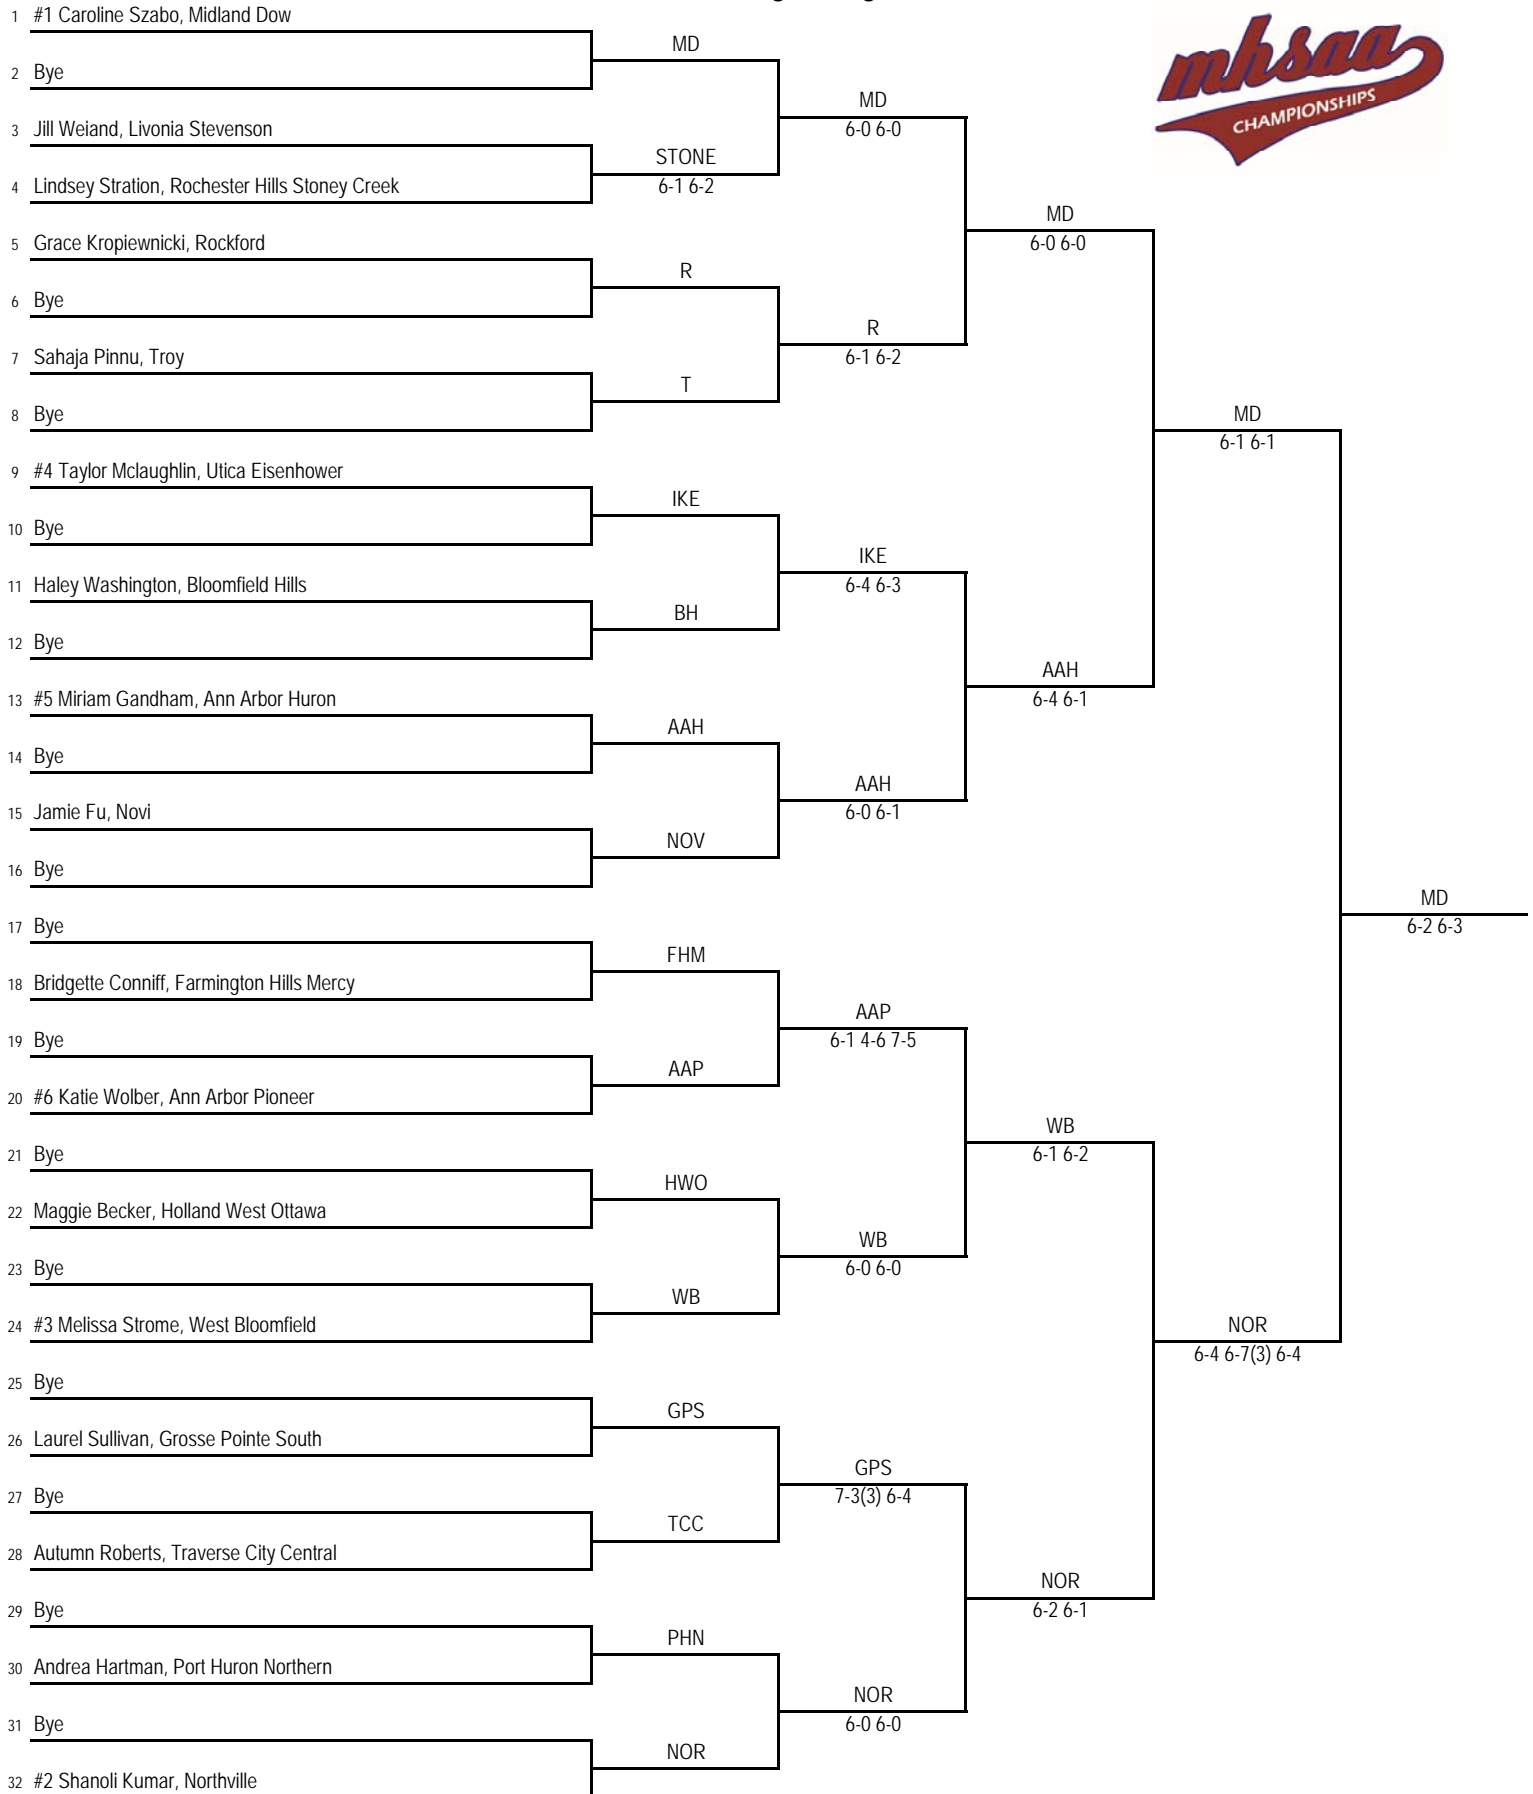

**2016 MHSAA LP Division 1 Girls Tennis Finals
Midland Tennis Center - June 3-4**

Final Standings

1. Midland Dow (MD) - 33
2. Northville (NOR) - 30
3. Grosse Pointe South (GPS) - 18
4. Ann Arbor Pioneer (AAP) - 17
5. Rockford (R) - 14
6. Ann Arbor Huron (AAH) - 13
7. West Bloomfield (WB) - 12
8. Bloomfield Hills (BH) - 11
9. Farmington Hills Mercy (FHM) - 9
9. Troy (T) - 9
11. Utica Eisenhower (IKE) - 8
12. Holland West Ottawa (HWO) - 5
12. Traverse City Central (TCC) - 5
14. Novi (NOV) - 4
15. Port Huron Northern (PHN) - 3
16. Brighton (BR) - 2
16. Grand Blanc (GB) - 2
16. Plymouth (PLY) - 2
16. Rochester Hills Stoney Creek (STONE) - 2
20. Grandville (G) - 0
20. Livonia Churchill (LC) - 0
20. Livonia Stevenson (LS) - 0
20. Utica Ford (FORD) - 0

2016 MHSAA LP Division 1 Girls Tennis Finals - Midland Tennis Center - June 3-4

No. 2 Singles Flight

2016 MHSAA LP Division 1 Girls Tennis Finals - Midland Tennis Center - June 3-4

No. 3 Singles Flight

2016 MHSAA LP Division 1 Girls Tennis Finals - Midland Tennis Center - June 3-4

No. 4 Singles Flight

2016 MHSAA LP Division 1 Girls Tennis Finals - Midland Tennis Center - June 3-4

No. 1 Doubles Flight

2016 MHSAA LP Division 1 Girls Tennis Finals - Midland Tennis Center - June 3-4

No. 2 Doubles Flight

2016 MHSAA LP Division 1 Girls Tennis Finals - Midland Tennis Center - June 3-4

No. 3 Doubles Flight

2016 MHSAA LP Division 1 Girls Tennis Finals - Midland Tennis Center - June 3-4

No. 4 Doubles Flight