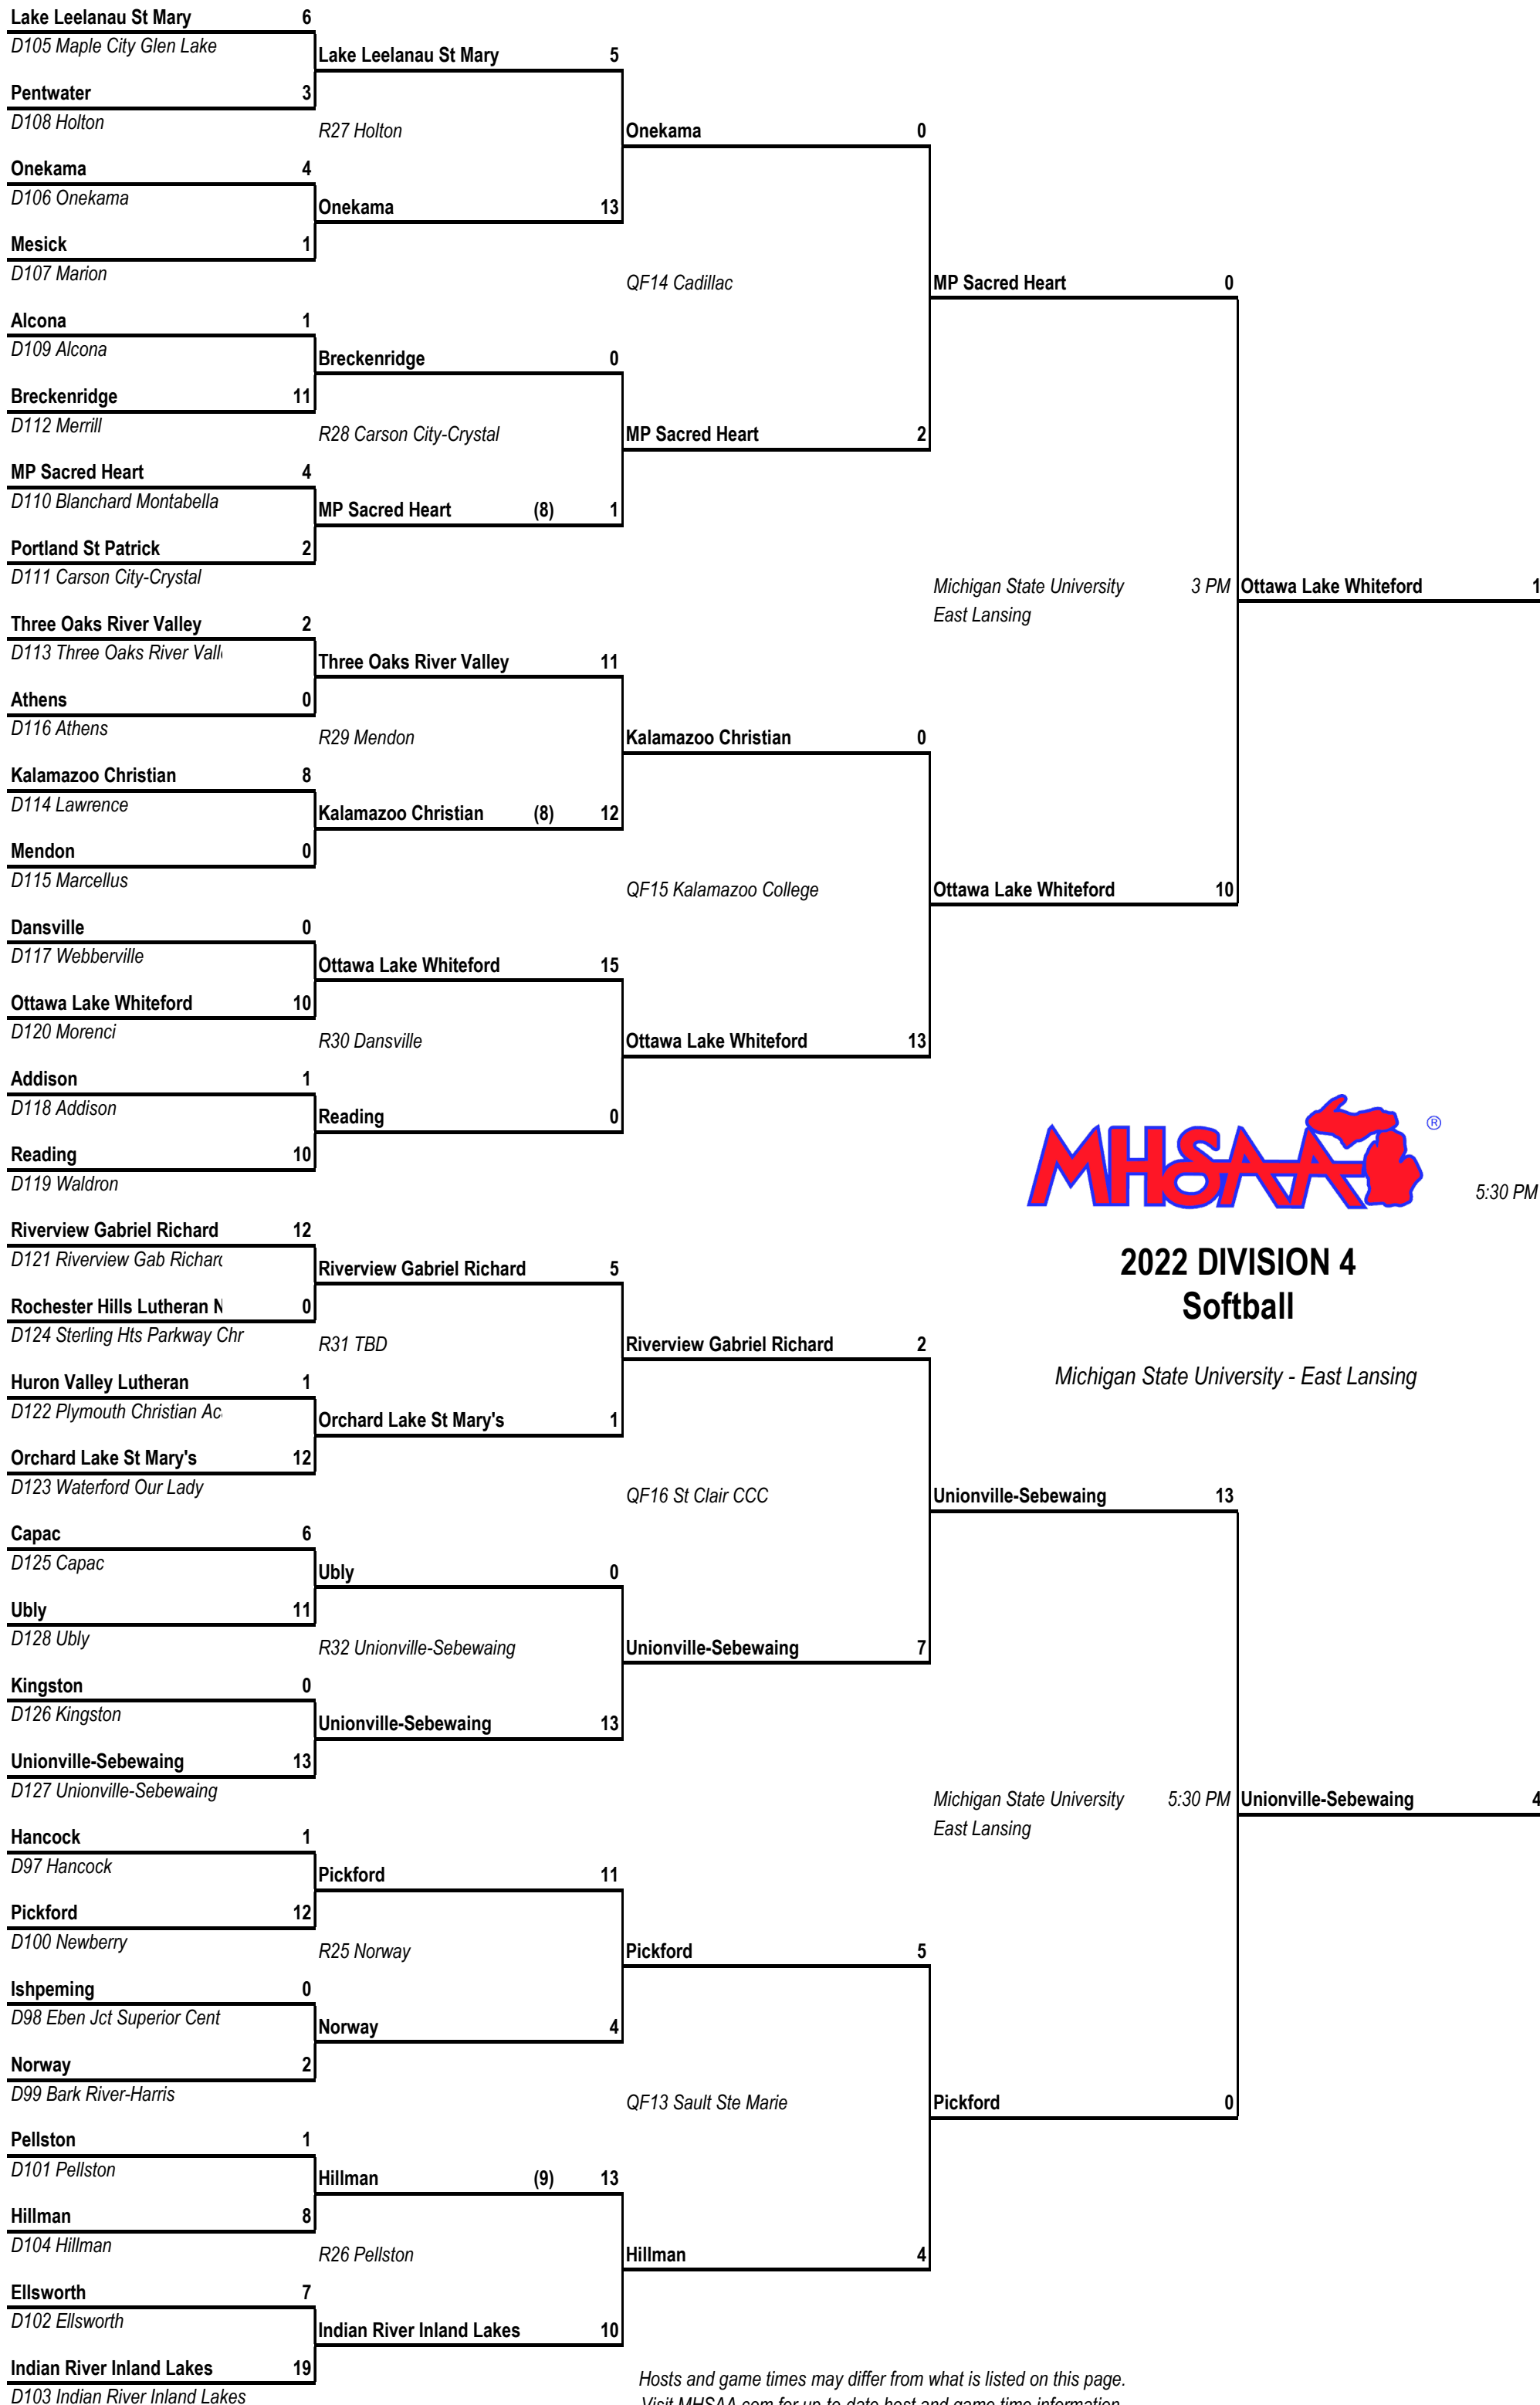

REGIONAL SEMIFINAL  
June 11, 2022

REGIONAL FINAL  
June 11, 2022

QUARTERFINAL  
June 14, 2022

SEMIFINAL  
June 17, 2022

MHSAA FINAL  
June 18, 2022

CHAMPION

2022 DIVISION 4  
Softball

Michigan State University - East Lansing