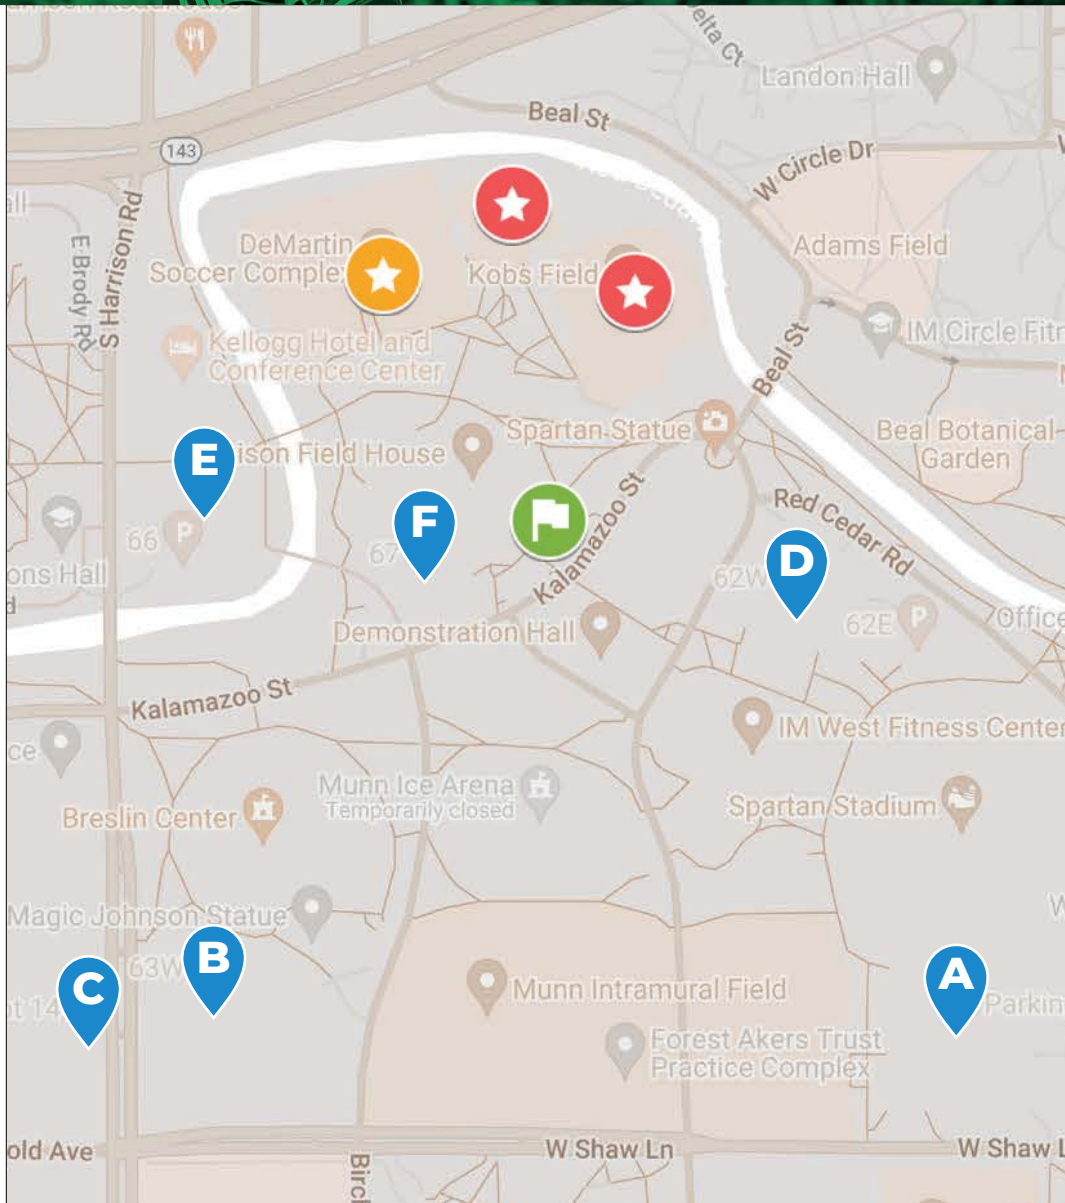

BASEBALL, SOFTBALL AND SOCCER PARKING

-  **DeMartin Soccer Stadium**
-  **McLane/Secchia Stadium**
-  **Team Drop Off**

PARKING

-  **Lot 79 – South Stadium**
\$5.00 | Staffed by MSU Parking
-  **Lot 63W – Breslin Lot**
\$5.00 | Staffed by MSU Parking
-  **Ramp 7 – off Harrison Rd.**
\$5.00 | Staffed by MSU Parking
-  **Lot 62W – North Stadium**
\$5.00 | Staffed by MSU Parking
-  **Kellogg Center Parking Ramp**
\$5.00 | Staffed by MSU Parking
-  **Lot 67 – Jenison Lot**
Pass Lot | Only for staff & volunteers