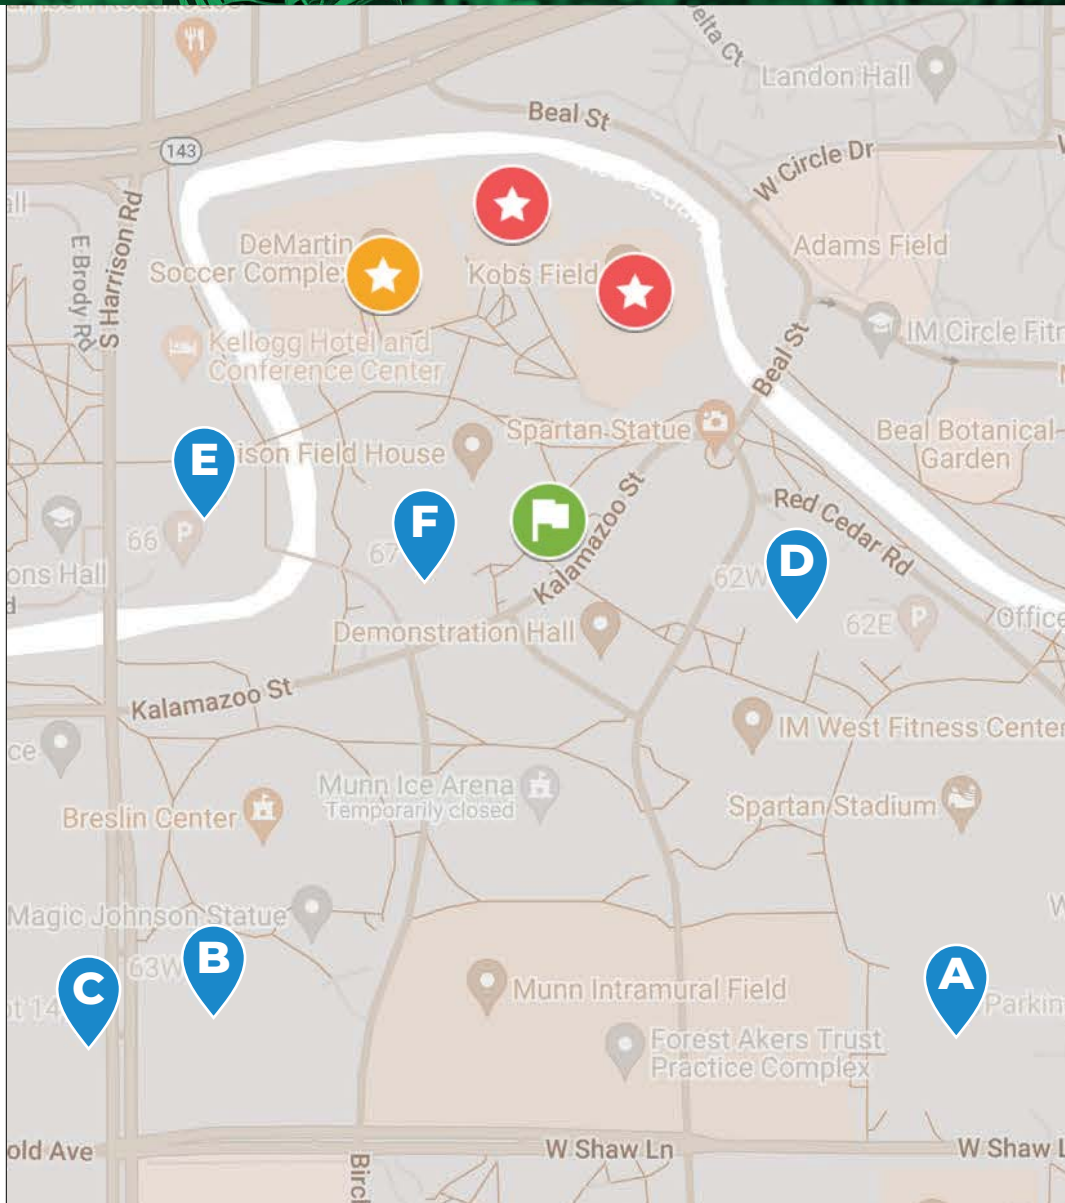

# BASEBALL, SOFTBALL AND SOCCER PARKING

-  **DeMartin Soccer Stadium**
-  **McLane/Secchia Stadium**
-  **Team Drop Off**

## PARKING

-  **Lot 79 – South Stadium**  
\$5.00 | Staffed by MSU Parking
-  **Lot 63W – Breslin Lot**  
\$5.00 | Staffed by MSU Parking
-  **Ramp 7 – off Harrison Rd.**  
\$5.00 | Staffed by MSU Parking
-  **Lot 62W – North Stadium**  
\$5.00 | Staffed by MSU Parking
-  **Kellogg Center Parking Ramp**  
\$5.00 | Staffed by MSU Parking
-  **Lot 67 – Jenison Lot**  
Pass Lot | Only for staff & volunteers