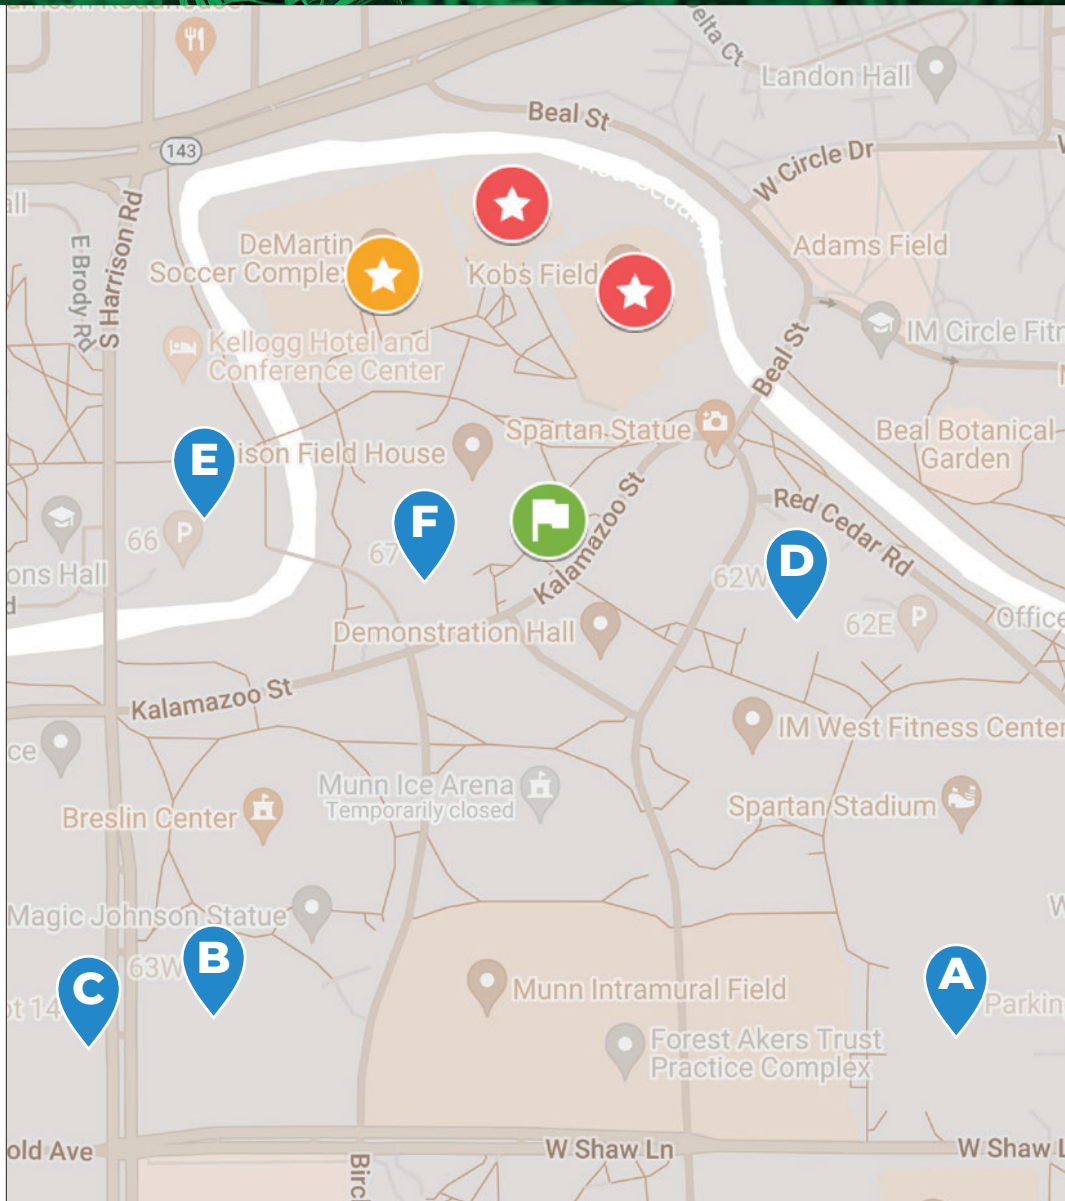

BASEBALL, SOFTBALL AND SOCCER PARKING

-  DeMartin Soccer Stadium
-  McLane/Secchia Stadium
-  Team Drop Off

PARKING

-  **Lot 79 – South Stadium**
\$5.00 | Staffed by MSU Parking
-  **Lot 63W – Breslin Lot**
\$5.00 | Staffed by MSU Parking
-  **Ramp 7 – off Harrison Rd.**
\$5.00 | Staffed by MSU Parking
-  **Lot 62W – North Stadium**
\$5.00 | Staffed by MSU Parking
-  **Kellogg Center Parking Ramp**
\$5.00 | Staffed by MSU Parking
-  **Lot 67 – Jenison Lot**
Pass Lot | Only for staff & volunteers

Accessible parking available in all lots

Proud Partner of Spartan Athletics