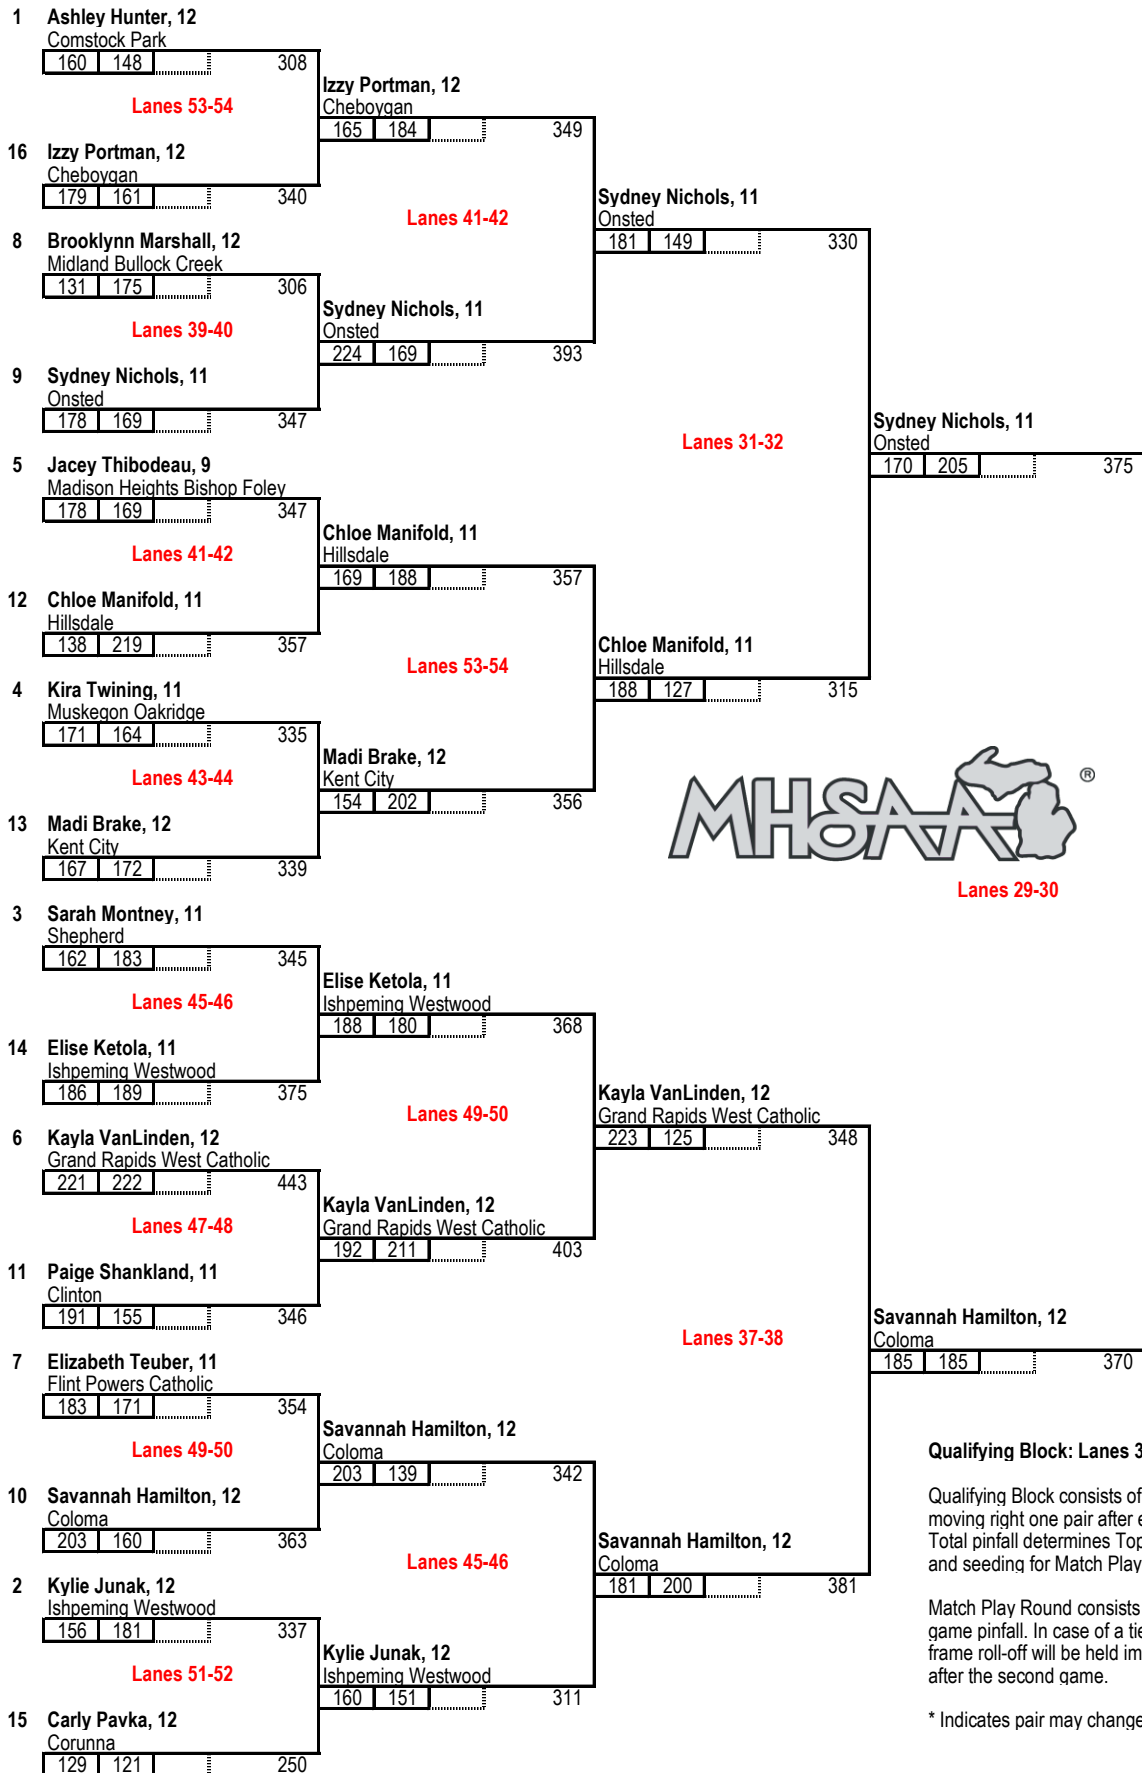

MHSAA SINGLES FINALS - DIVISION 3 GIRLS

JAX60 - Jackson | March 4, 2023

Sydney Nichols, 11
Onsted
DIVISION 3 CHAMPION

Qualifying Block: Lanes 35-58
Qualifying Block consists of 6 games, moving right one pair after each game. Total pinfall determines Top 16 Advancers and seeding for Match Play Round.

Match Play Round consists of total two-game pinfall. In case of a tie, a nine-ten frame roll-off will be held immediately after the second game.

* Indicates pair may change.

SINGLES QUALIFYING BLOCK**DIVISION 3 GIRLS**