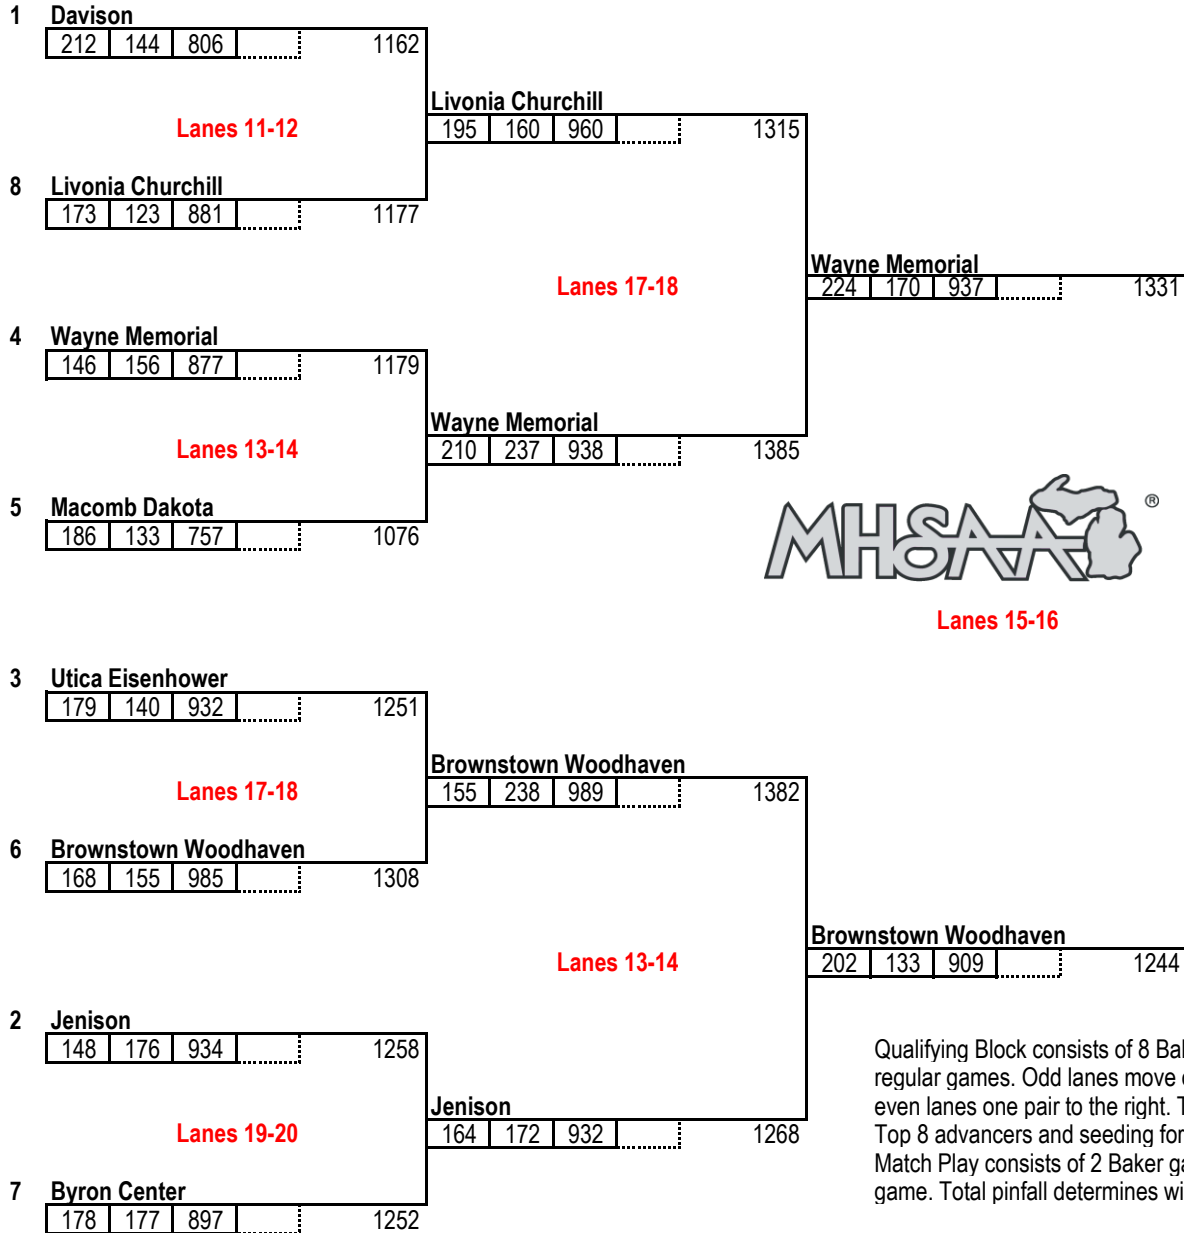

MHSAA TEAM FINALS - DIVISION 1 BOYS

Thunderbowl Lanes - Allen Park | March 3, 2023

QUALIFYING BLOCK

STARTING LANES

- 58 Belleville
- 62 Brownstown Woodhaven
- 66 Byron Center
- 63 Davison
- 72 Detroit U-D Jesuit
- 70 Grandville
- 64 Jenison
- 55 Livonia Churchill
- 57 Macomb Dakota
- 71 Milford
- 67 North Farmington
- 59 Oxford
- 68 St Clair Shores Lakeview
- 69 Swartz Creek
- 61 Traverse City Central
- 60 Utica Eisenhower
- 56 Utica Ford
- 65 Wayne Memorial

MATCH PLAY - TOP 8 ADVANCE FROM QUALIFYING BLOCK

Wayne Memorial
DIVISION 1 CHAMPION

Qualifying Block consists of 8 Baker games and 2 regular games. Odd lanes move one pair to the left, even lanes one pair to the right. Total pinfall determines Top 8 advancers and seeding for Match Play Round. Match Play consists of 2 Baker games and 1 regular game. Total pinfall determines winner.

**CHAMPIONSHIP
Team Match Play**

Year:	2023
Division:	D1 Boys

TEAM:	WAYNE MEMORIAL
--------------	-----------------------

Baker Games	Score
Game #1	224
Game #2	170

Regular Game Bowler Name	Score
Jeremiah Hodge	212
Elliot Hill	166
Santray Trottier	168
Kyle Webster	202
Donovan Uselman	189