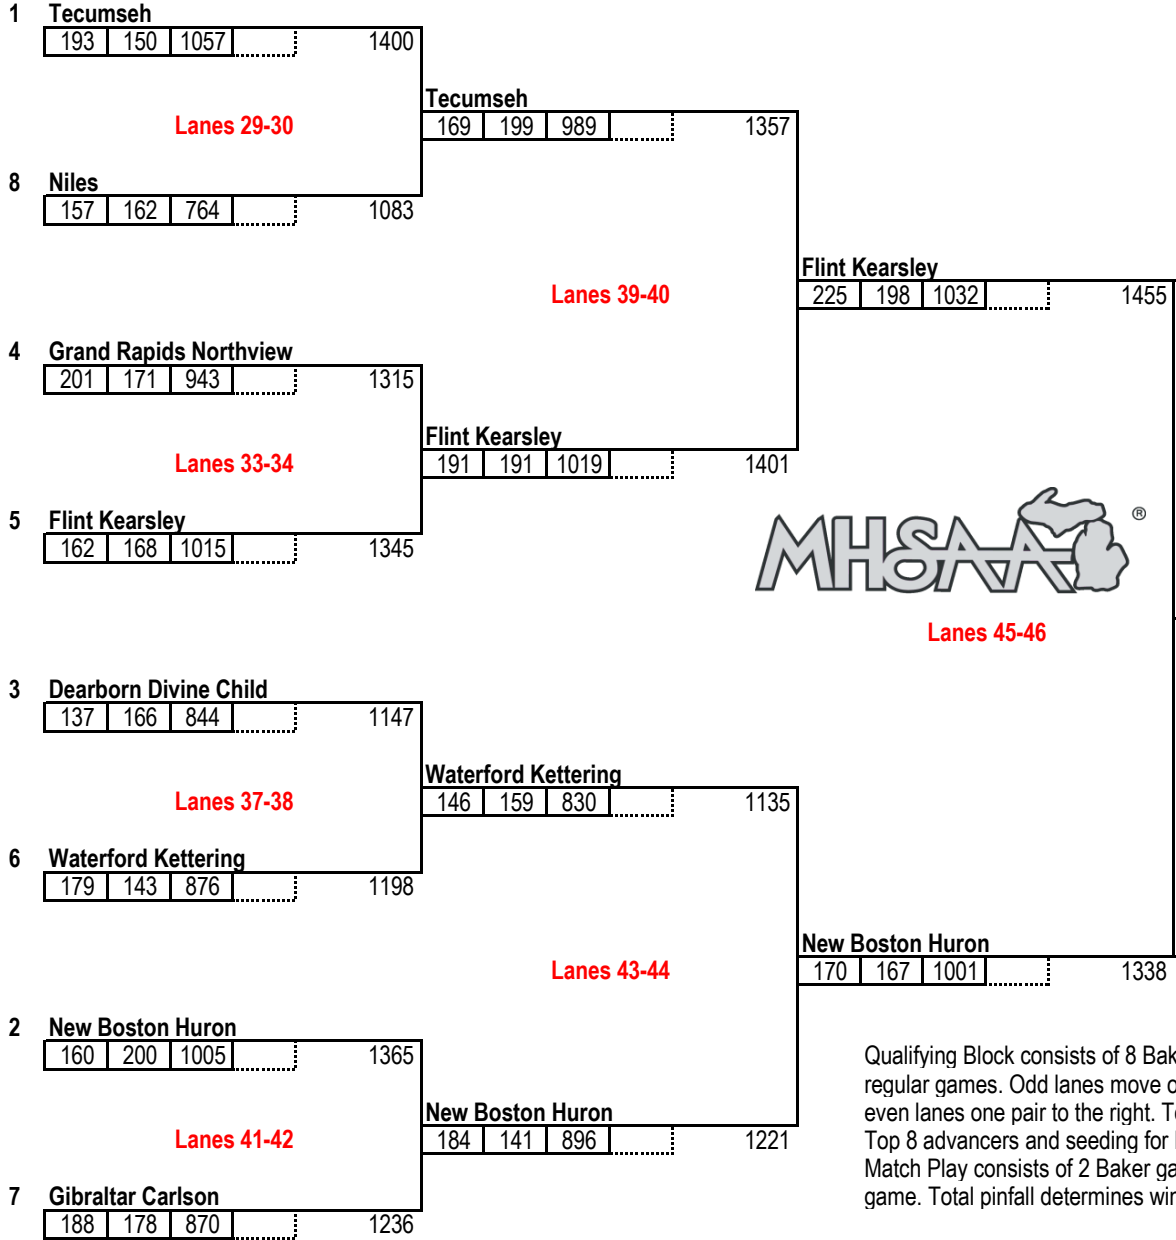

MHSAA TEAM FINALS - DIVISION 2 BOYS

Century Lanes - Waterford | March 3, 2023

QUALIFYING BLOCK

STARTING LANES

- 46 Bay City John Glenn
- 32 Bay City Western
- 39 Crosswell-Lexington
- 42 Dearborn Divine Child
- 41 DeWitt
- 34 Flint Kearsley
- 38 Fruitport
- 44 Gibraltar Carlson
- 35 Grand Rapids Northview
- 37 Mason
- 30 New Boston Huron
- 31 Niles
- 40 Sparta
- 36 Sturgis
- 45 Tecumseh
- 43 Warren Woods Tower
- 29 Waterford Kettering
- 33 Wayland

MATCH PLAY - TOP 8 ADVANCE FROM QUALIFYING BLOCK

Qualifying Block consists of 8 Baker games and 2 regular games. Odd lanes move one pair to the left, even lanes one pair to the right. Total pinfall determines Top 8 advancers and seeding for Match Play Round. Match Play consists of 2 Baker games and 1 regular game. Total pinfall determines winner.

**CHAMPIONSHIP
Team Match Play**

Year:	2023
Division:	D2 Boys

TEAM: **FLINT KEARSLEY**

Baker Games	Score
Game #1	225
Game #2	198

Regular Game Bowler Name	Score
Caden Boychuck	
Gavin Haack	
Howard Hammond	234
Tristan Hubbard	212
Jacob Hager	217
Jameson Vanier	162
Trent Zemore	
Split	207