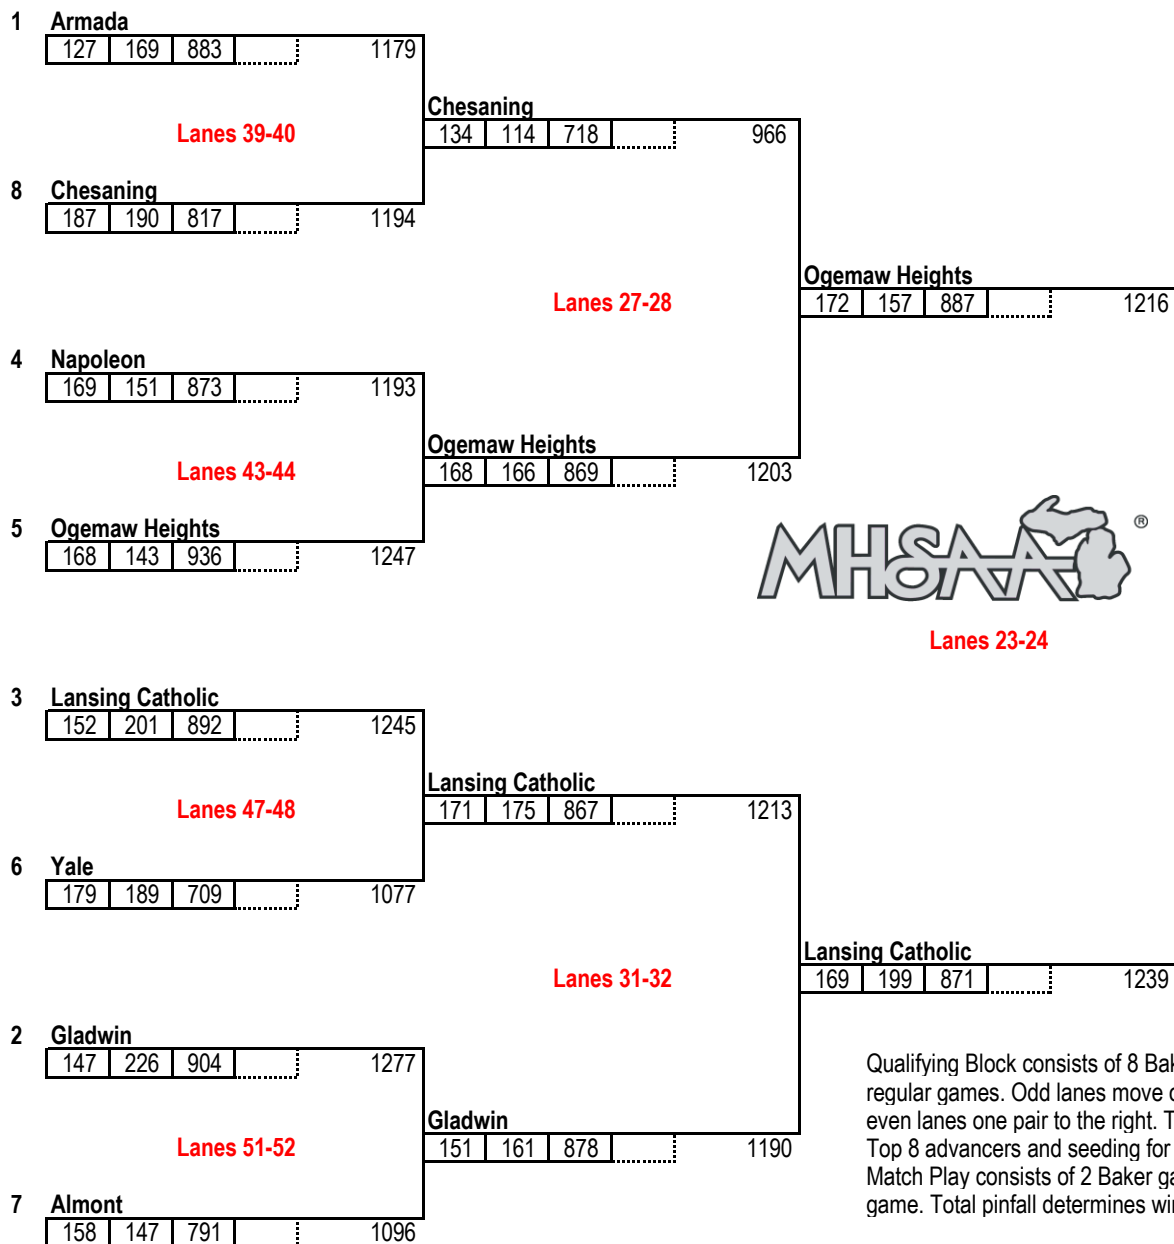

MHSAA TEAM FINALS - DIVISION 3 BOYS

JAX60 - Jackson | March 3, 2023

QUALIFYING BLOCK

STARTING LANES

- 56 Almont
- 51 Armada
- 40 Cheboygan
- 53 Chesaning
- 54 Clinton
- 50 Gladwin
- 44 Hazel Park
- 46 Hudsonville Unity Christian
- 48 Lansing Catholic
- 49 Midland Bullock Creek
- 42 Muskegon Orchard View
- 52 Napoleon
- 43 Ogemaw Heights
- 55 Portland
- 47 Romulus Summit Academy North
- 45 Sanford Meridian
- 41 Three Rivers
- 39 Yale

MATCH PLAY - TOP 8 ADVANCE FROM QUALIFYING BLOCK

Lansing Catholic
DIVISION 3 CHAMPION

Qualifying Block consists of 8 Baker games and 2 regular games. Odd lanes move one pair to the left, even lanes one pair to the right. Total pinfall determines Top 8 advancers and seeding for Match Play Round. Match Play consists of 2 Baker games and 1 regular game. Total pinfall determines winner.

**CHAMPIONSHIP
Team Match Play**

Year:	2023
Division:	D3 Boys

TEAM:	OGEMAW HEIGHTS
--------------	-----------------------

Baker Games	Score
Game #1	172
Game #2	157

Regular Game Bowler Name	Score
Danny Gassman	198
Derek Malone	197
Mark Hamilton	169
Tyler Downs	145
Colin Matheson	178