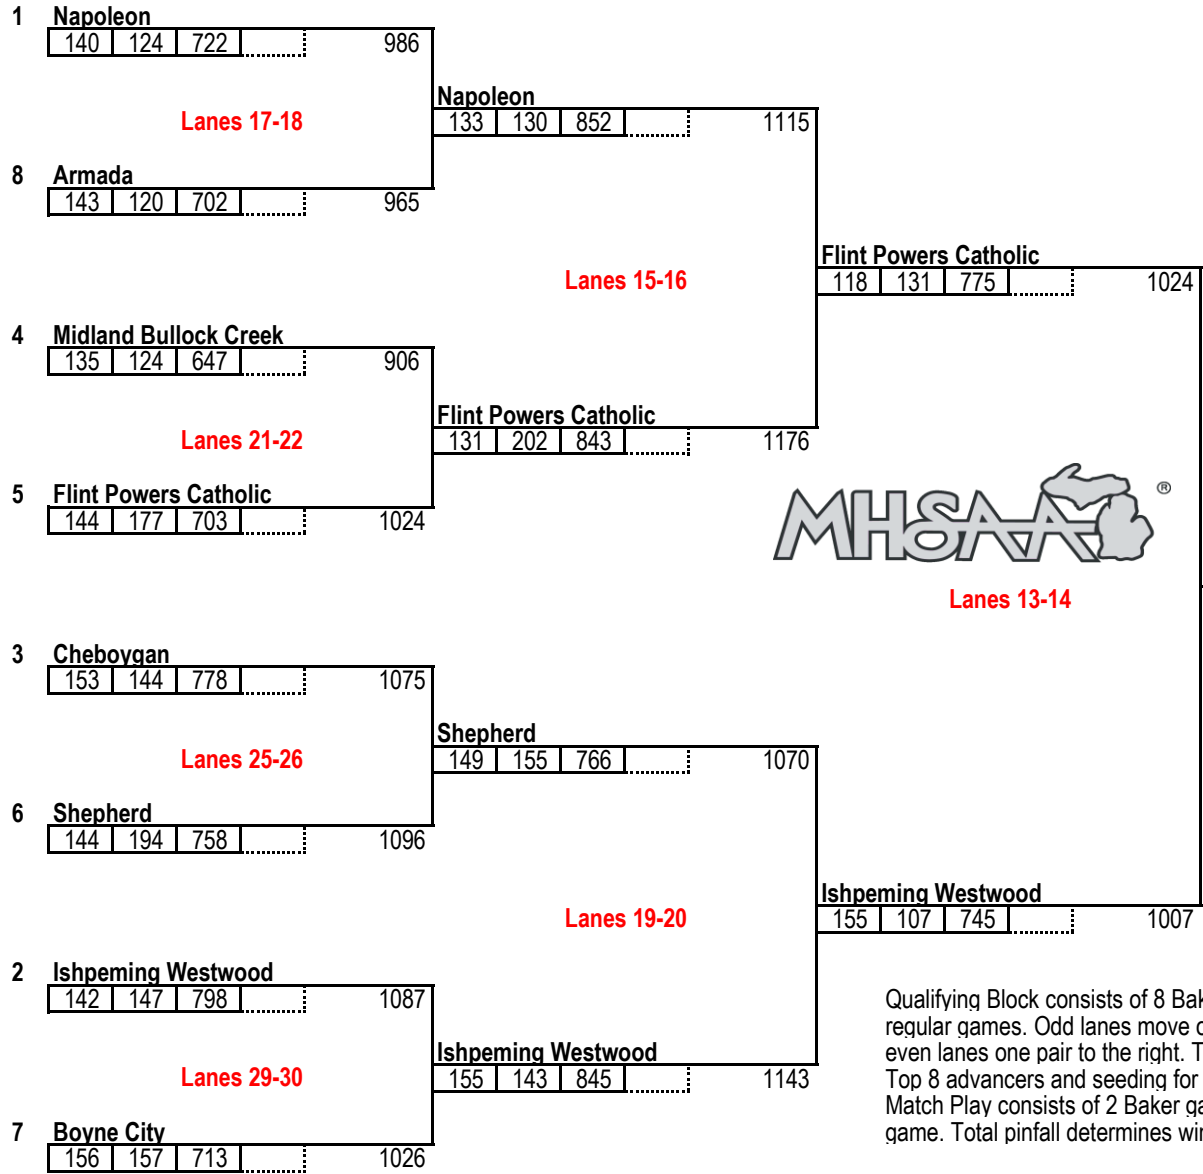

MHSAA TEAM FINALS - DIVISION 3 GIRLS

JAX60 - Jackson | March 3, 2023

QUALIFYING BLOCK

STARTING LANES

- 15 Armada
- 17 Boyne City
- 18 Caro
- 16 Cheboygan
- 13 Clinton
- 21 Comstock Park
- 27 Dundee
- 29 Flint Powers Catholic
- 30 Grand Rapids West Catholic
- 26 Hazel Park
- 22 Hudsonville Unity Christian
- 25 Ishpeming Westwood
- 23 Madison Heights Bishop Foley
- 24 Midland Bullock Creek
- 14 Napoleon
- 19 Olivet
- 28 Shepherd
- 20 Three Rivers

MATCH PLAY - TOP 8 ADVANCE FROM QUALIFYING BLOCK

Flint Powers Catholic
DIVISION 3 CHAMPION

Qualifying Block consists of 8 Baker games and 2 regular games. Odd lanes move one pair to the left, even lanes one pair to the right. Total pinfall determines Top 8 advancers and seeding for Match Play Round. Match Play consists of 2 Baker games and 1 regular game. Total pinfall determines winner.