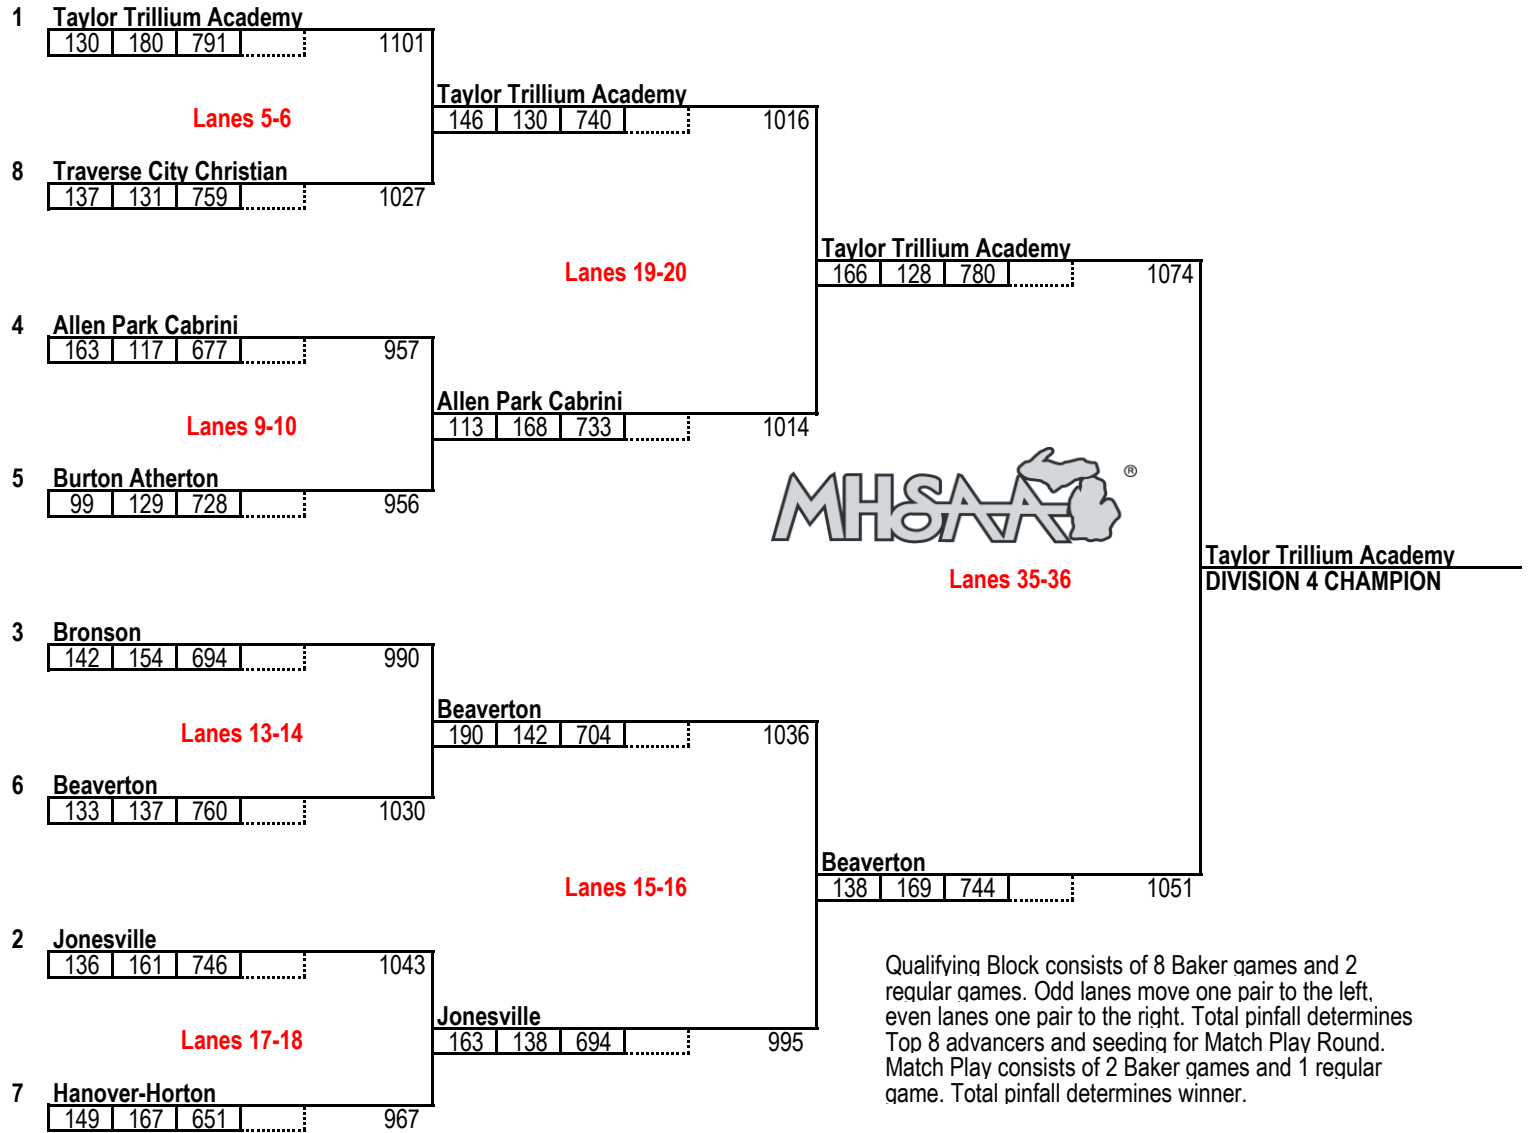

MHSAA TEAM FINALS - DIVISION 4 GIRLS

M-66 Bowl - Battle Creek | March 3, 2023

QUALIFYING BLOCK

STARTING LANES

- 13 Allen Park Cabrini
- 12 Bad Axe
- 15 Beaverton
- 7 Breckenridge
- 5 Bronson
- 18 Burton Atherton
- 9 Genesee
- 3 Gobles
- 19 Hanover-Horton
- 17 Holton
- 16 Jonesville
- 6 Manchester
- 20 Maple City Glen Lake
- 14 New Lothrop
- 8 Ravenna
- 10 Saginaw Valley Lutheran
- 11 Taylor Trillium Academy
- 4 Traverse City Christian

MATCH PLAY - TOP 8 ADVANCE FROM QUALIFYING BLOCK

Qualifying Block consists of 8 Baker games and 2 regular games. Odd lanes move one pair to the left, even lanes one pair to the right. Total pinfall determines Top 8 advancers and seeding for Match Play Round. Match Play consists of 2 Baker games and 1 regular game. Total pinfall determines winner.

**CHAMPIONSHIP
Team Match Play**

Year:	2023
Division:	D4 Girls

TEAM:	TAYLOR TRILLIUM ACADEMY
--------------	--------------------------------

Baker Games	Score
Game #1	166
Game #2	128

Regular Game Bowler Name	Score
Abby Slaven	140
Emily Yagley	172
Alivia Schmer	179
Mackenzie Peplinski	167
Arianna Lask	122
Sara Brunell	
Sara Boiler	